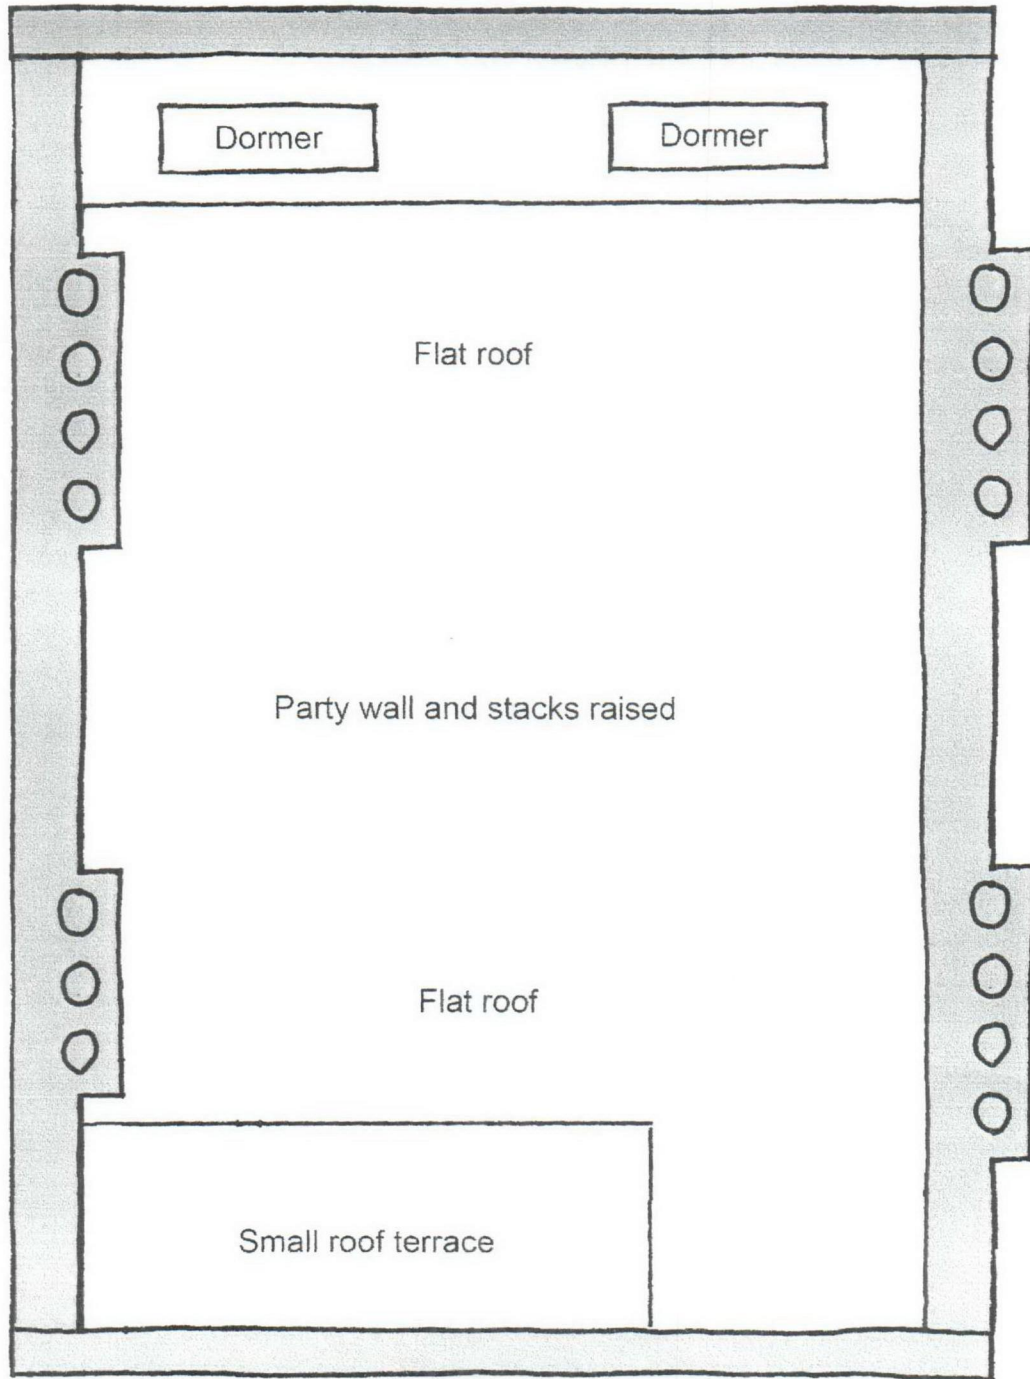

A

Front

A'

Roof plan: as proposed
scale 1:50

metres