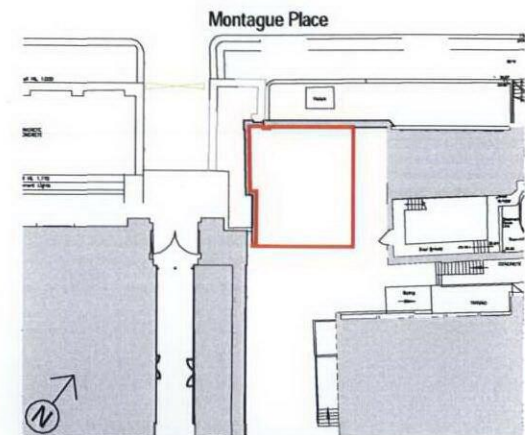

LOCATION PLAN - British Museum
Scale: 1:1250 @ A3

Site Location Plan. Scale 1:500

Montague Place - looking South West

Existing workshop (to be demolished) looking West

Existing workshop (to be demolished) looking North West

▭ Site Boundary
▭ Ownership Boundary
PLANNING & LISTED BUILDING CONSENT

REVISION	DATE	DRAWN	CHECKED	DESCRIPTION	SCALE	DATE
					1:2500@A3	06 Mar 2009
				CLIENT		
				British Museum		
				PROJECT		
				EDF Substation		
				DRAWING TITLE		
				Site Location & Site Plan		
				JOB NUMBER		
				231755		
				DRAWING NO.		
				000		
				REVISION		
				-		