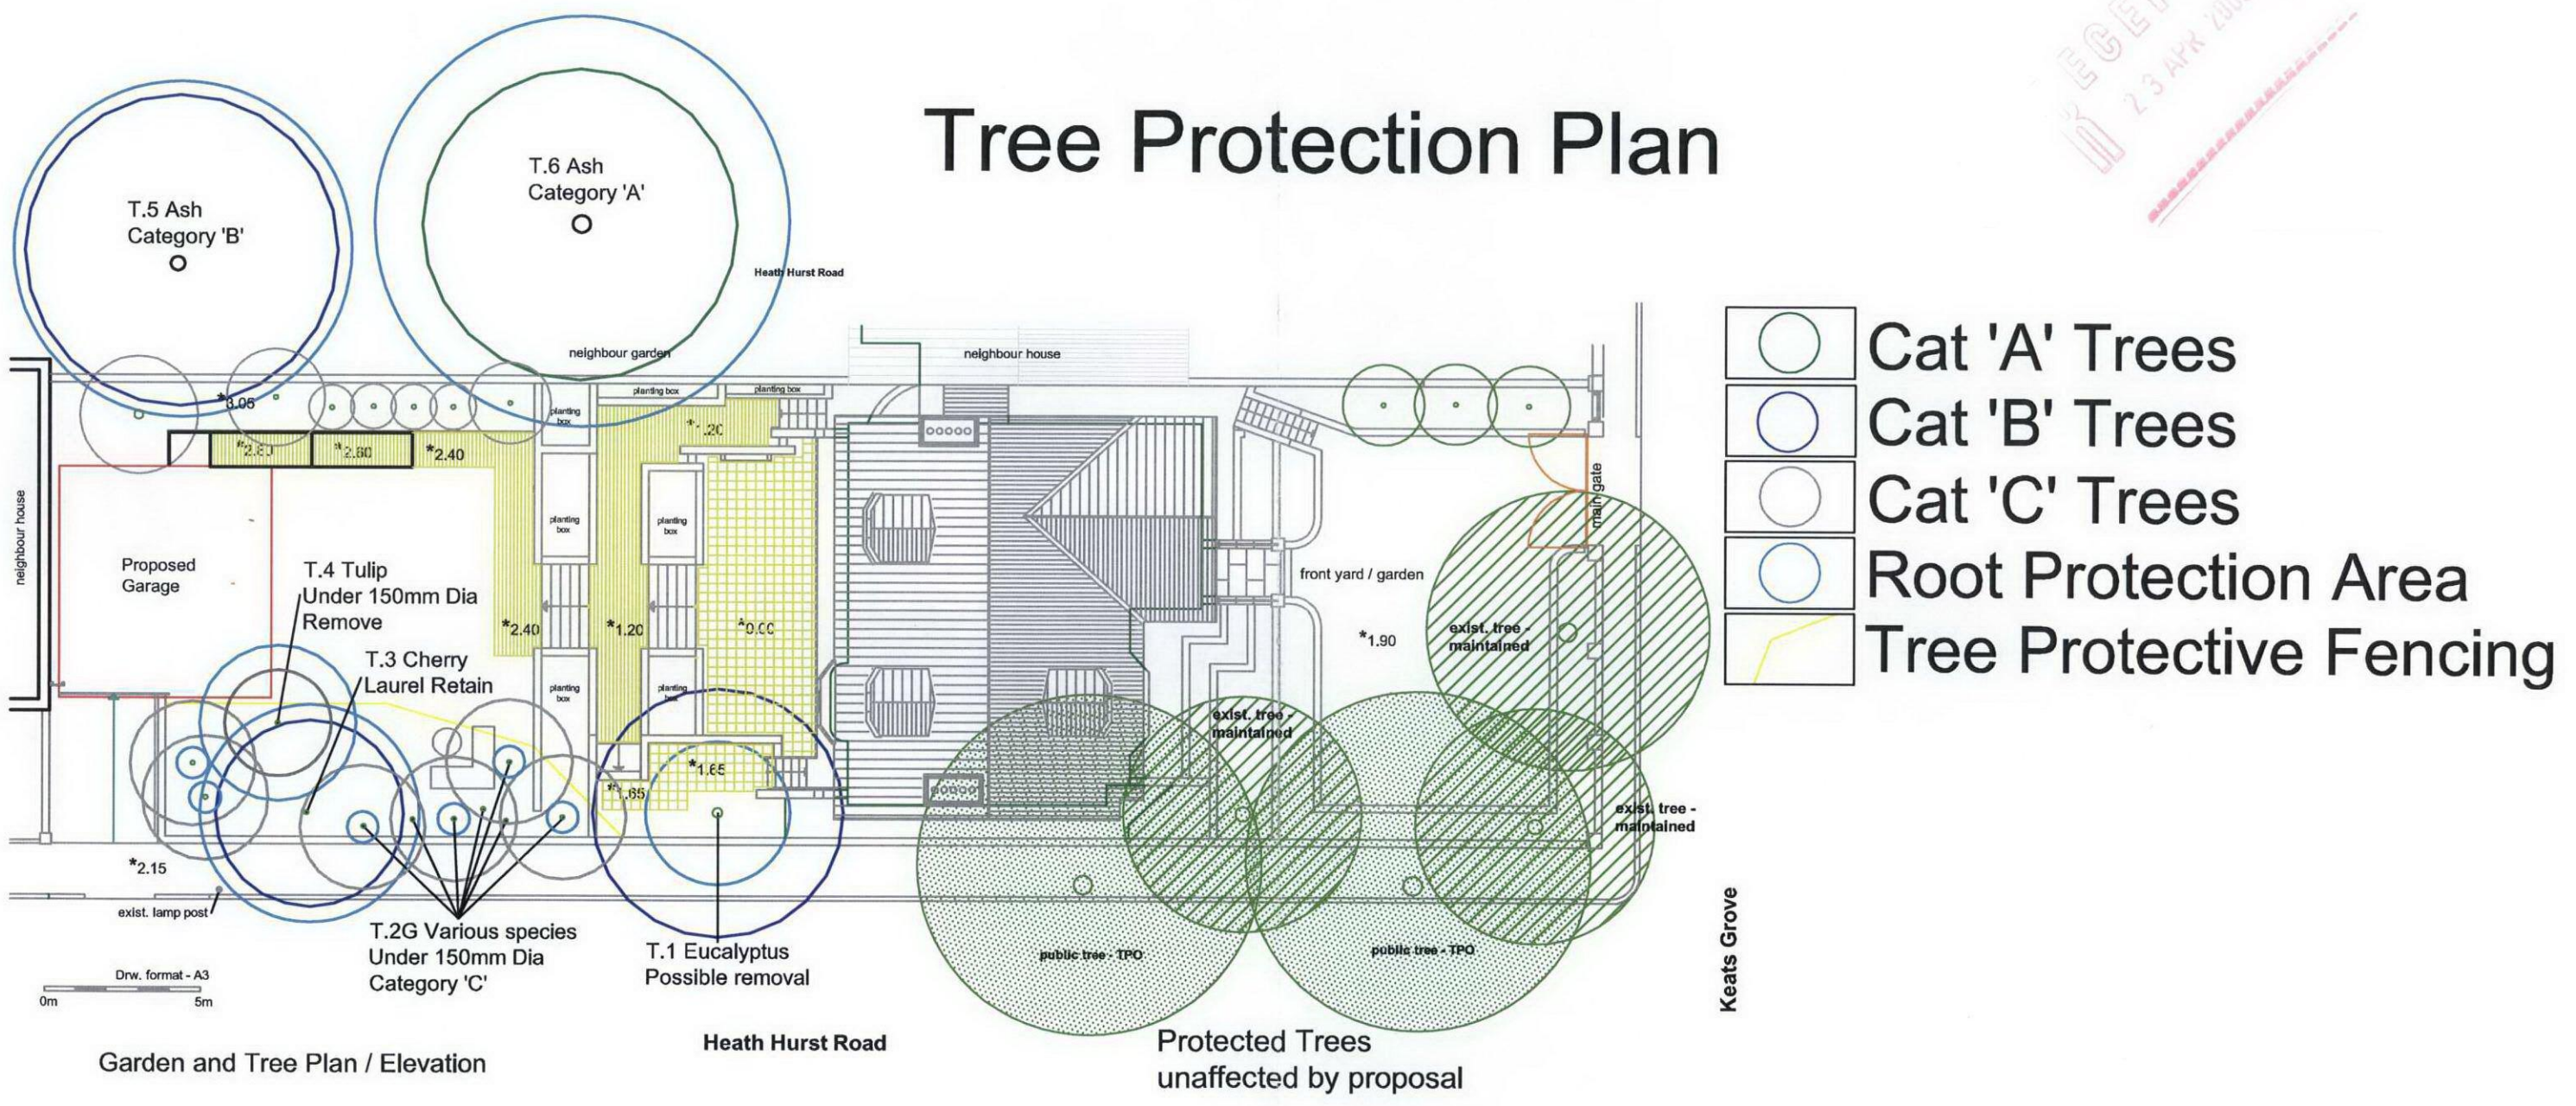

RECEIVED
23 APR 2019

Tree Protection Plan

-  Cat 'A' Trees
-  Cat 'B' Trees
-  Cat 'C' Trees
-  Root Protection Area
-  Tree Protective Fencing

Garden and Tree Plan / Elevation

Heath Hurst Road

Protected Trees unaffected by proposal

Keats Grove