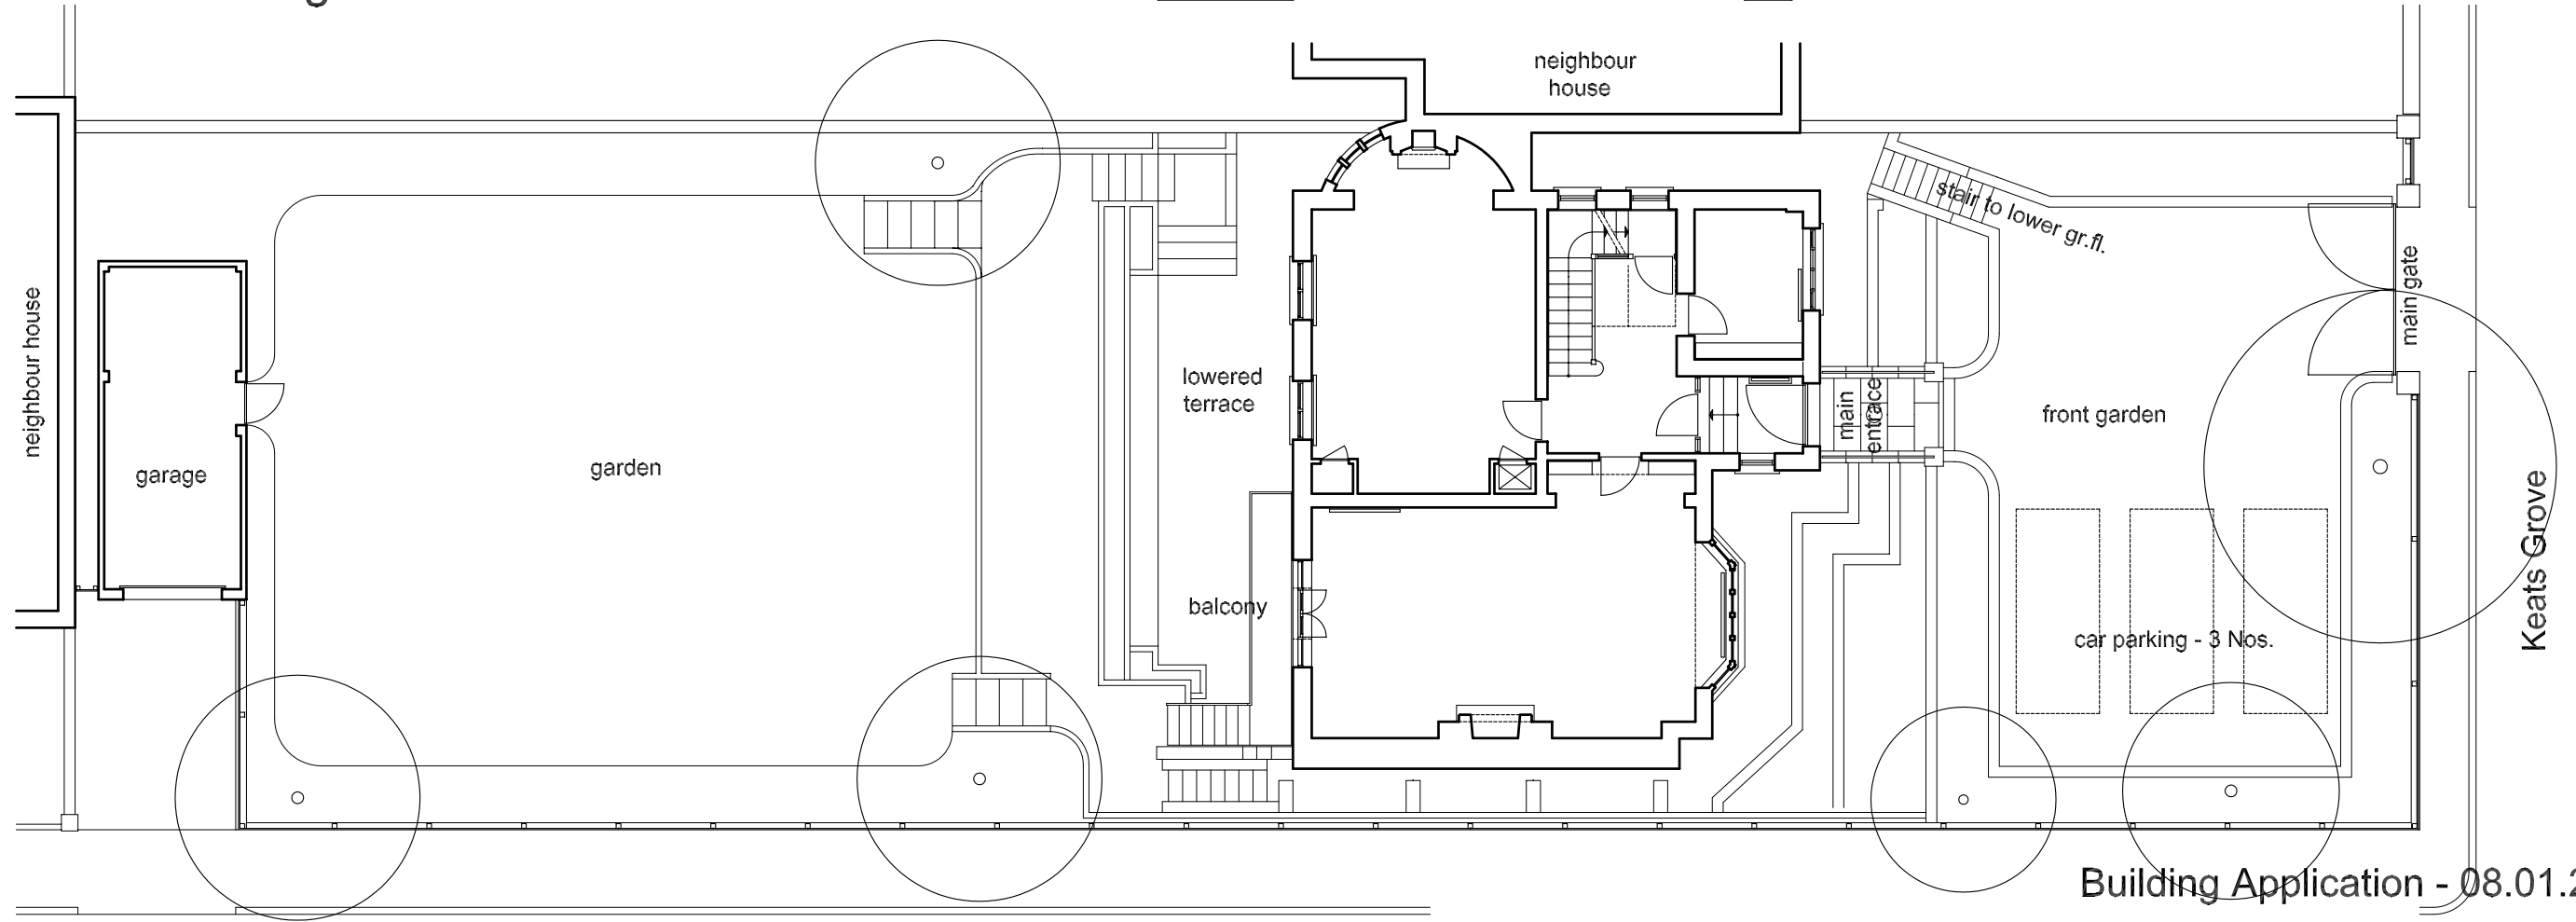

Site - Longitudinal Section

Site / Garden Plan - Existing

Heath Hurst Road

Keats Grove

Building Application - 08.01.2009

ILLUM / DAVIS - Extension - 6 Keats Grove, Hampstead, London NW3 2RT

subject	scale	dwg. number	rev
Existing Site / Garden Plan and Section	1:150		
	date		
	08.01.09		X.01