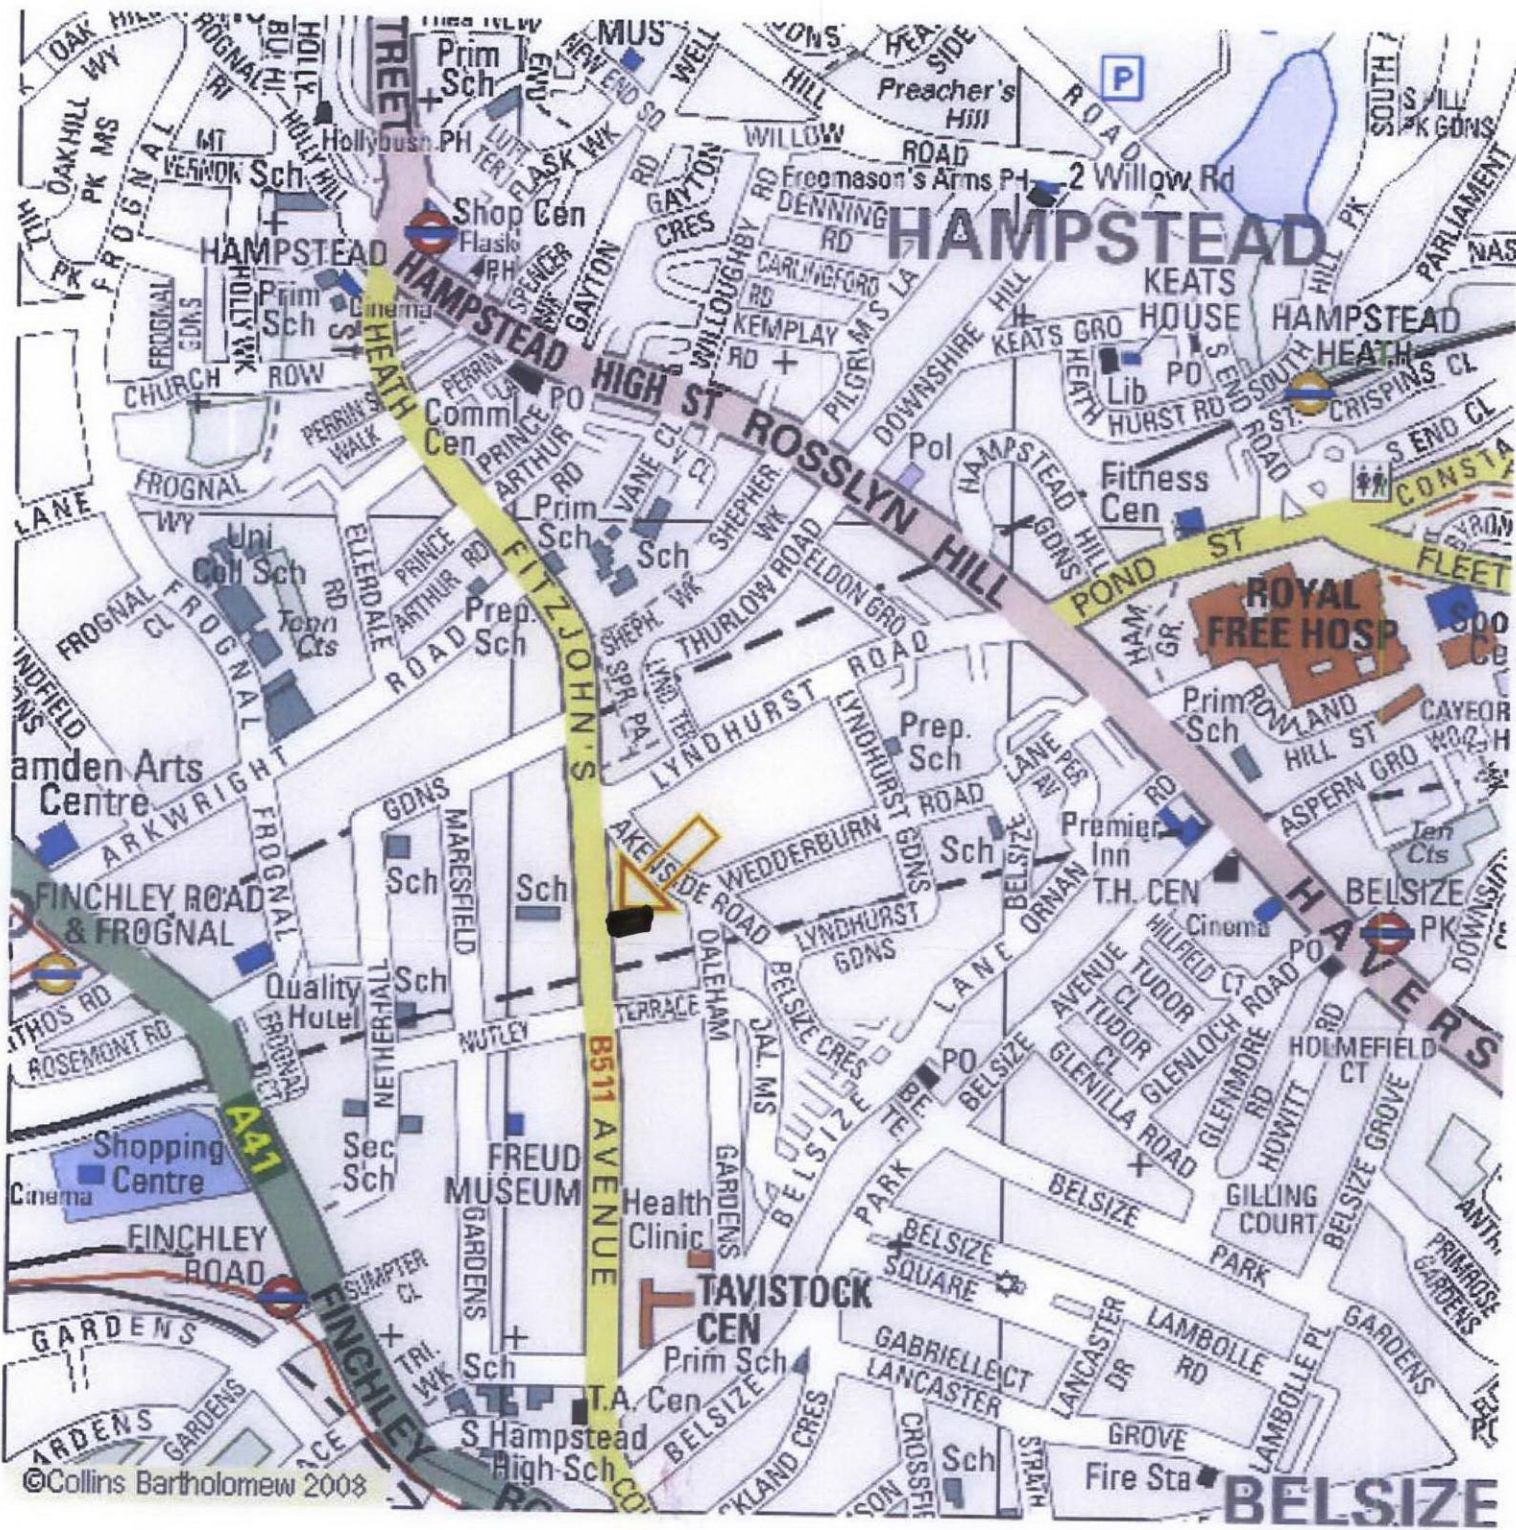

CITY HEIGHTS LONDON

Doc REF: 112/1-58NW3/3 (MAP)

CITY HEIGHTS (LONDON) LIMITED

Head Office, 750 Sidcup Road, LONDON, SE9 3NS

Tel: 020 8857 7393

E-mail: cityheightsgroup@yahoo.co.uk

RECEIVED 06 MAR 2008