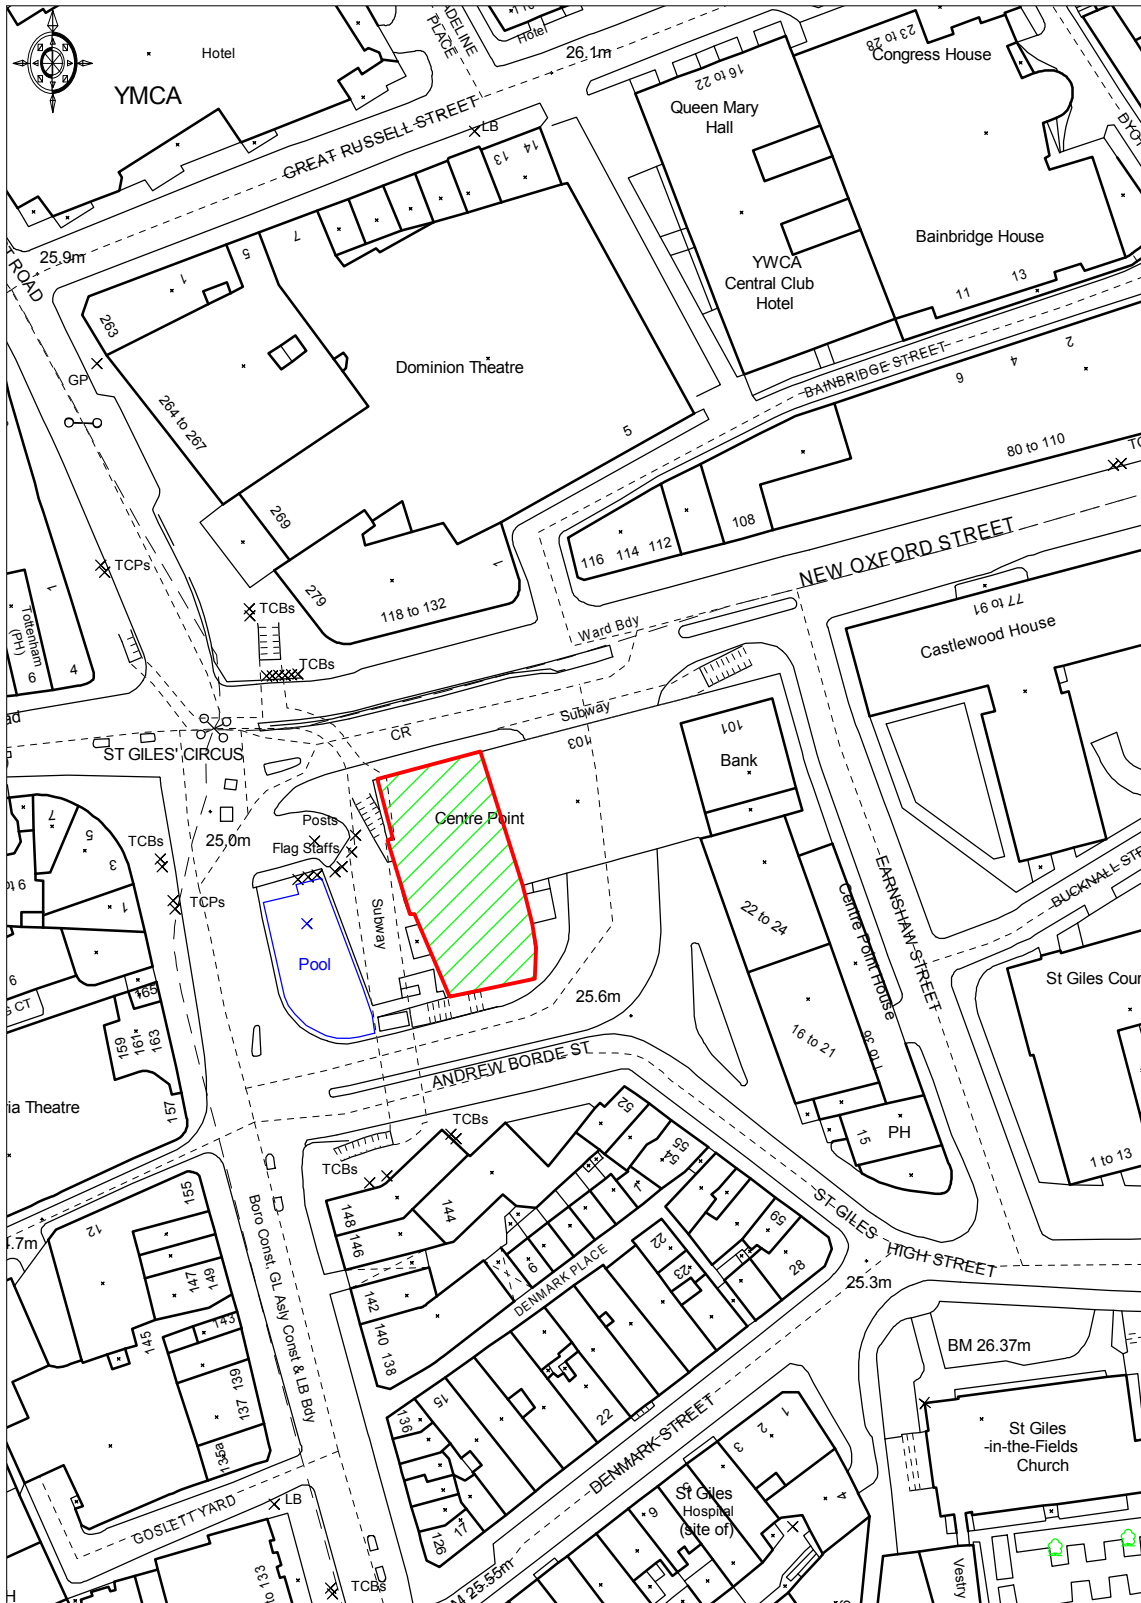

Centre Point

Ordnance Survey

© Crown Copyright 2008. All rights reserved. Licence number 100020449. Plotted Scale - 1:1250

ROLFE JUDD LTD, OLD CHURCH COURT, CLAYLANDS ROAD, THE OVAL, LONDON SW8 1NZ