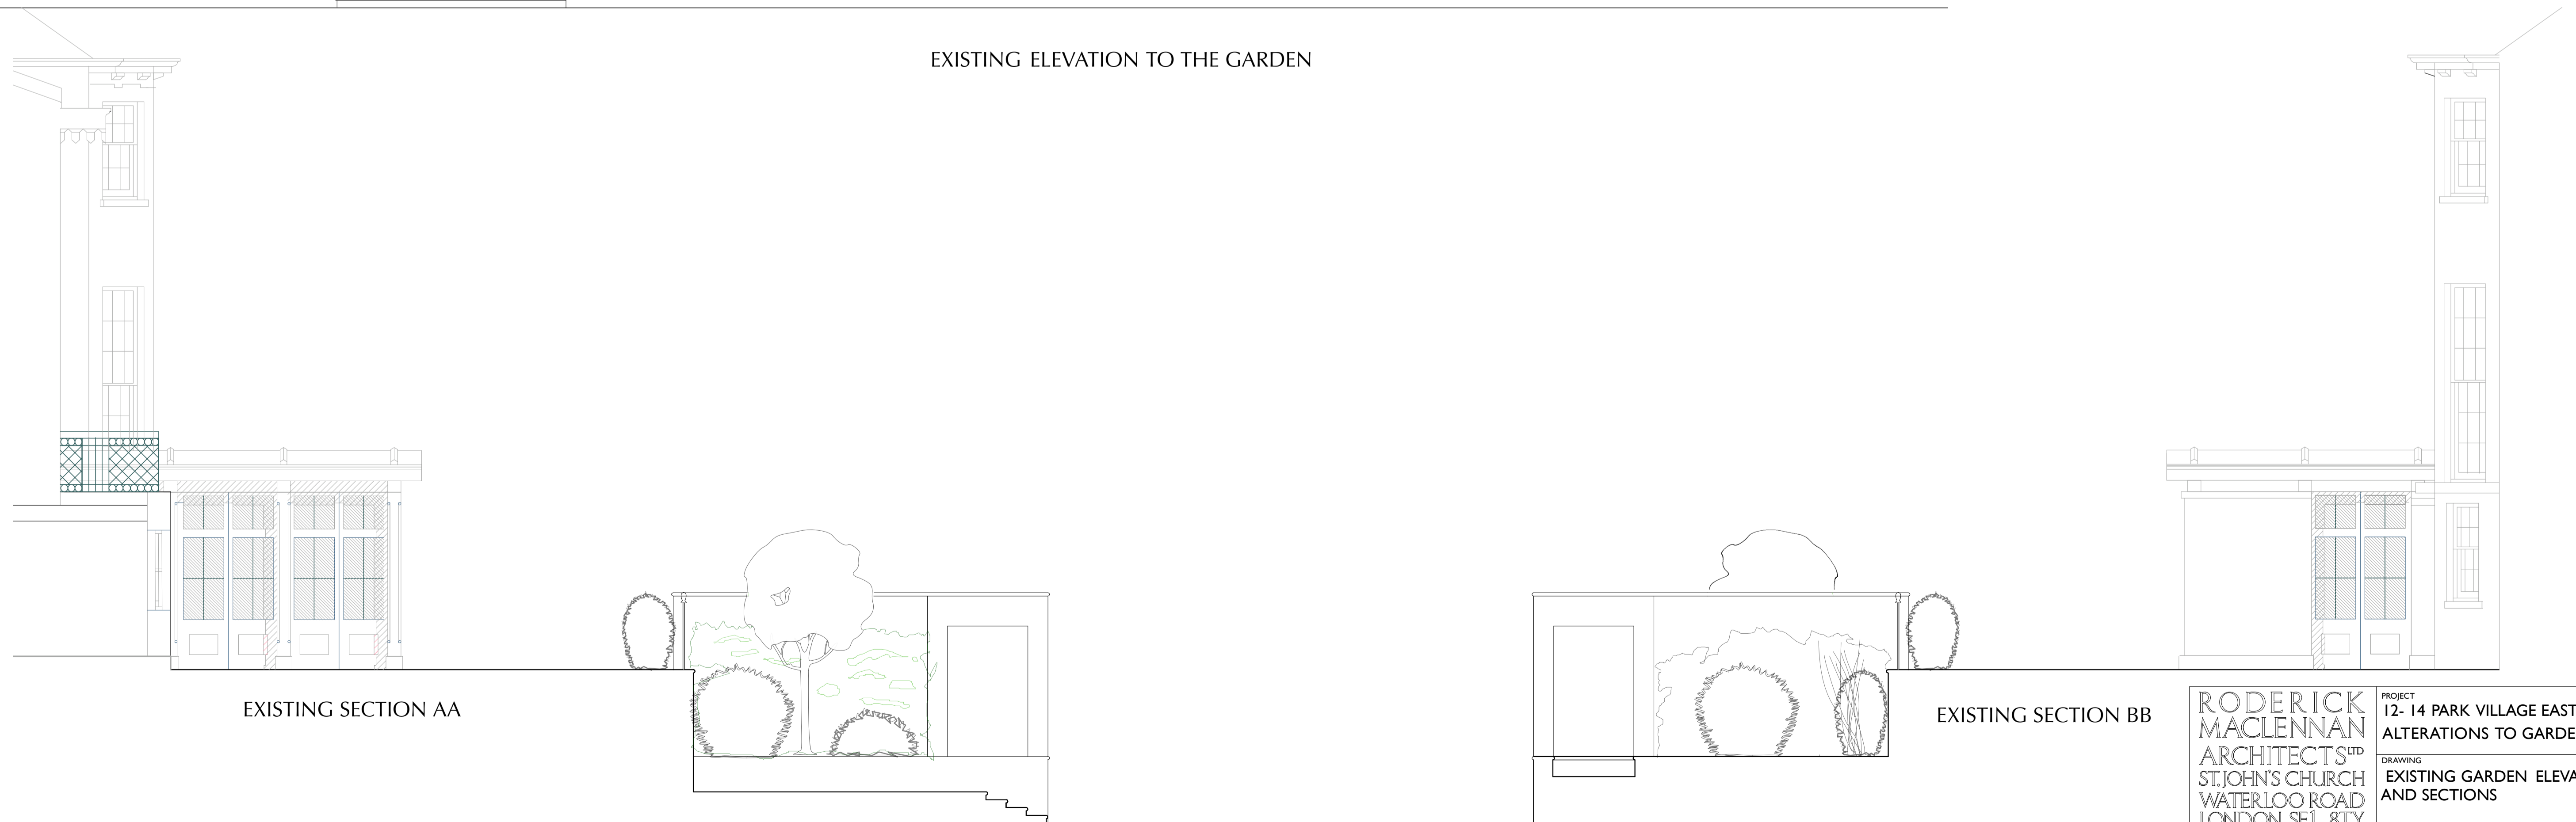

EXISTING ELEVATION TO THE GARDEN

EXISTING SECTION AA

EXISTING SECTION BB

RODERICK MACLENNAN ARCHITECTS LTD ST. JOHN'S CHURCH WATERLOO ROAD LONDON SE1 8TY TEL. 0207 401 8112 MOB. 07979 068 301 roderick@maclennanarchitects.com www.maclennanarchitects.com			
PROJECT 12- 14 PARK VILLAGE EAST ALTERATIONS TO GARDEN	DRAWING EXISTING GARDEN ELEVATION AND SECTIONS	DATE CREATED 19-05-08	SCALE 1:50 @ A1
DATE REVISED	NUMBER P 03	REVISION	