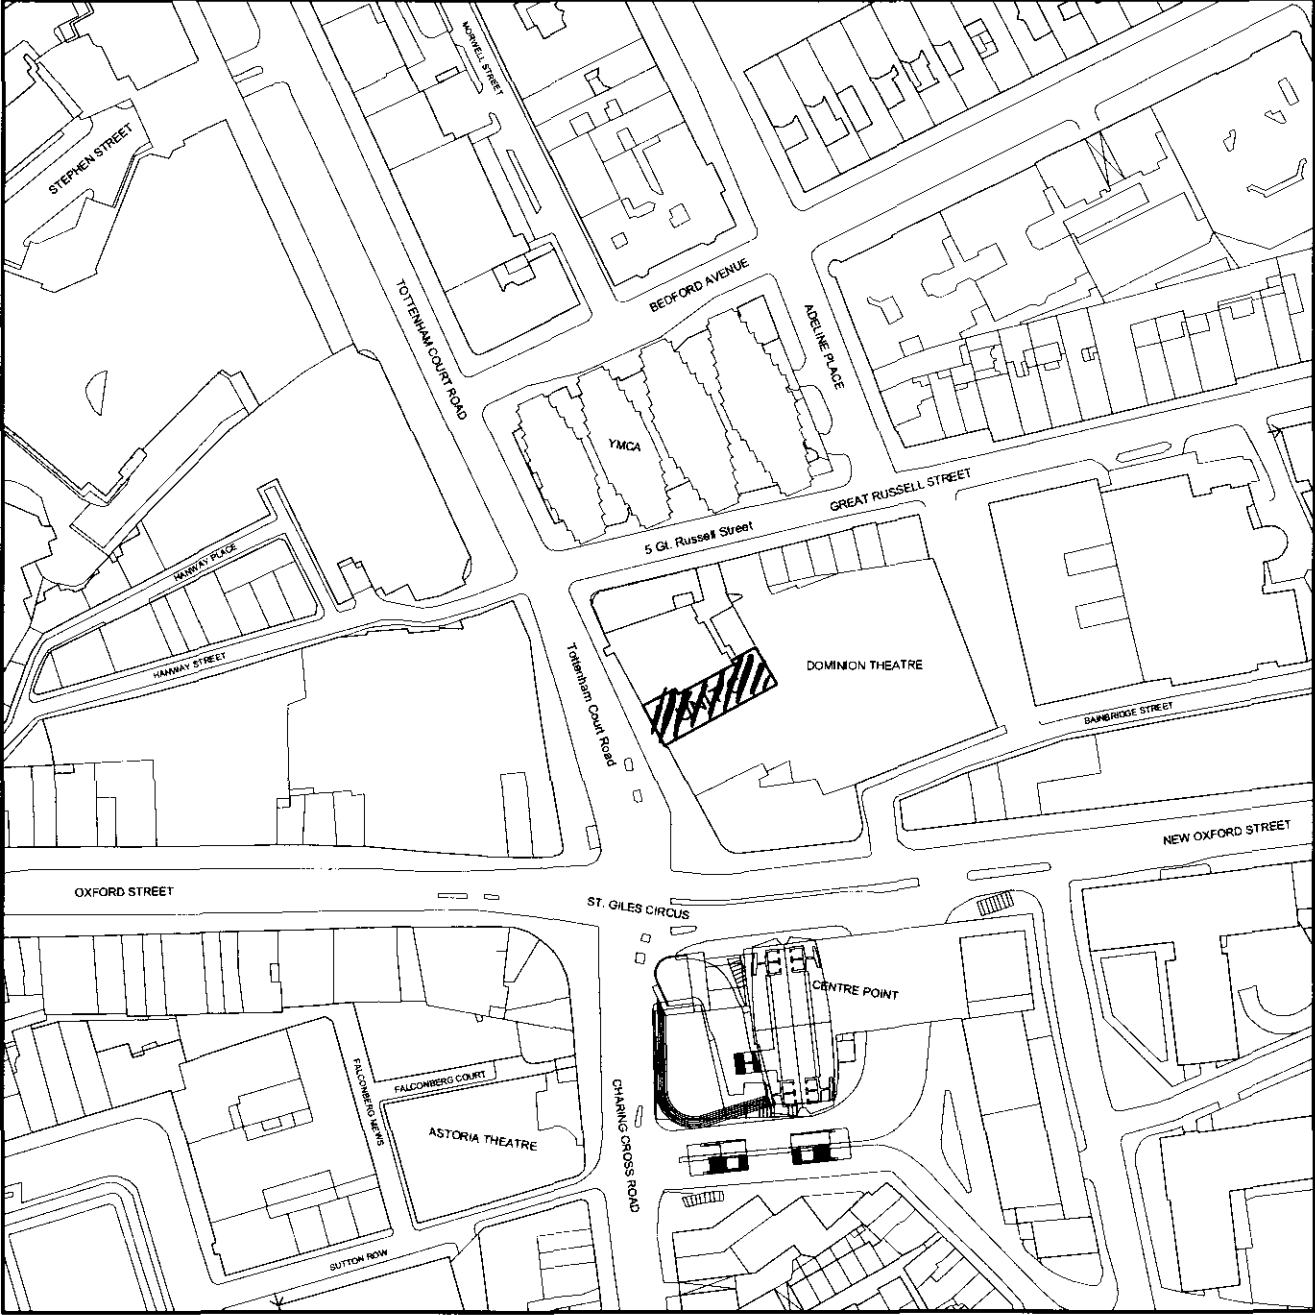

**PROPOSED GARFUNKELS RESTAURANT
UNIT C 265 TOTTENHAM COURT ROAD**

LOCATION PLAN (SCALE 1:1250@A3)

**NICHOLSON
DESIGN
PARTNERSHIP**

HIGH BRIDGE HOUSE
21 HIGH BRIDGE
NEWCASTLE UPON TYNE
NE1 1EW

TEL: 0191 221 0366 FAX: 0191 221 2166
E-MAIL: NOP@nicholson-design.com