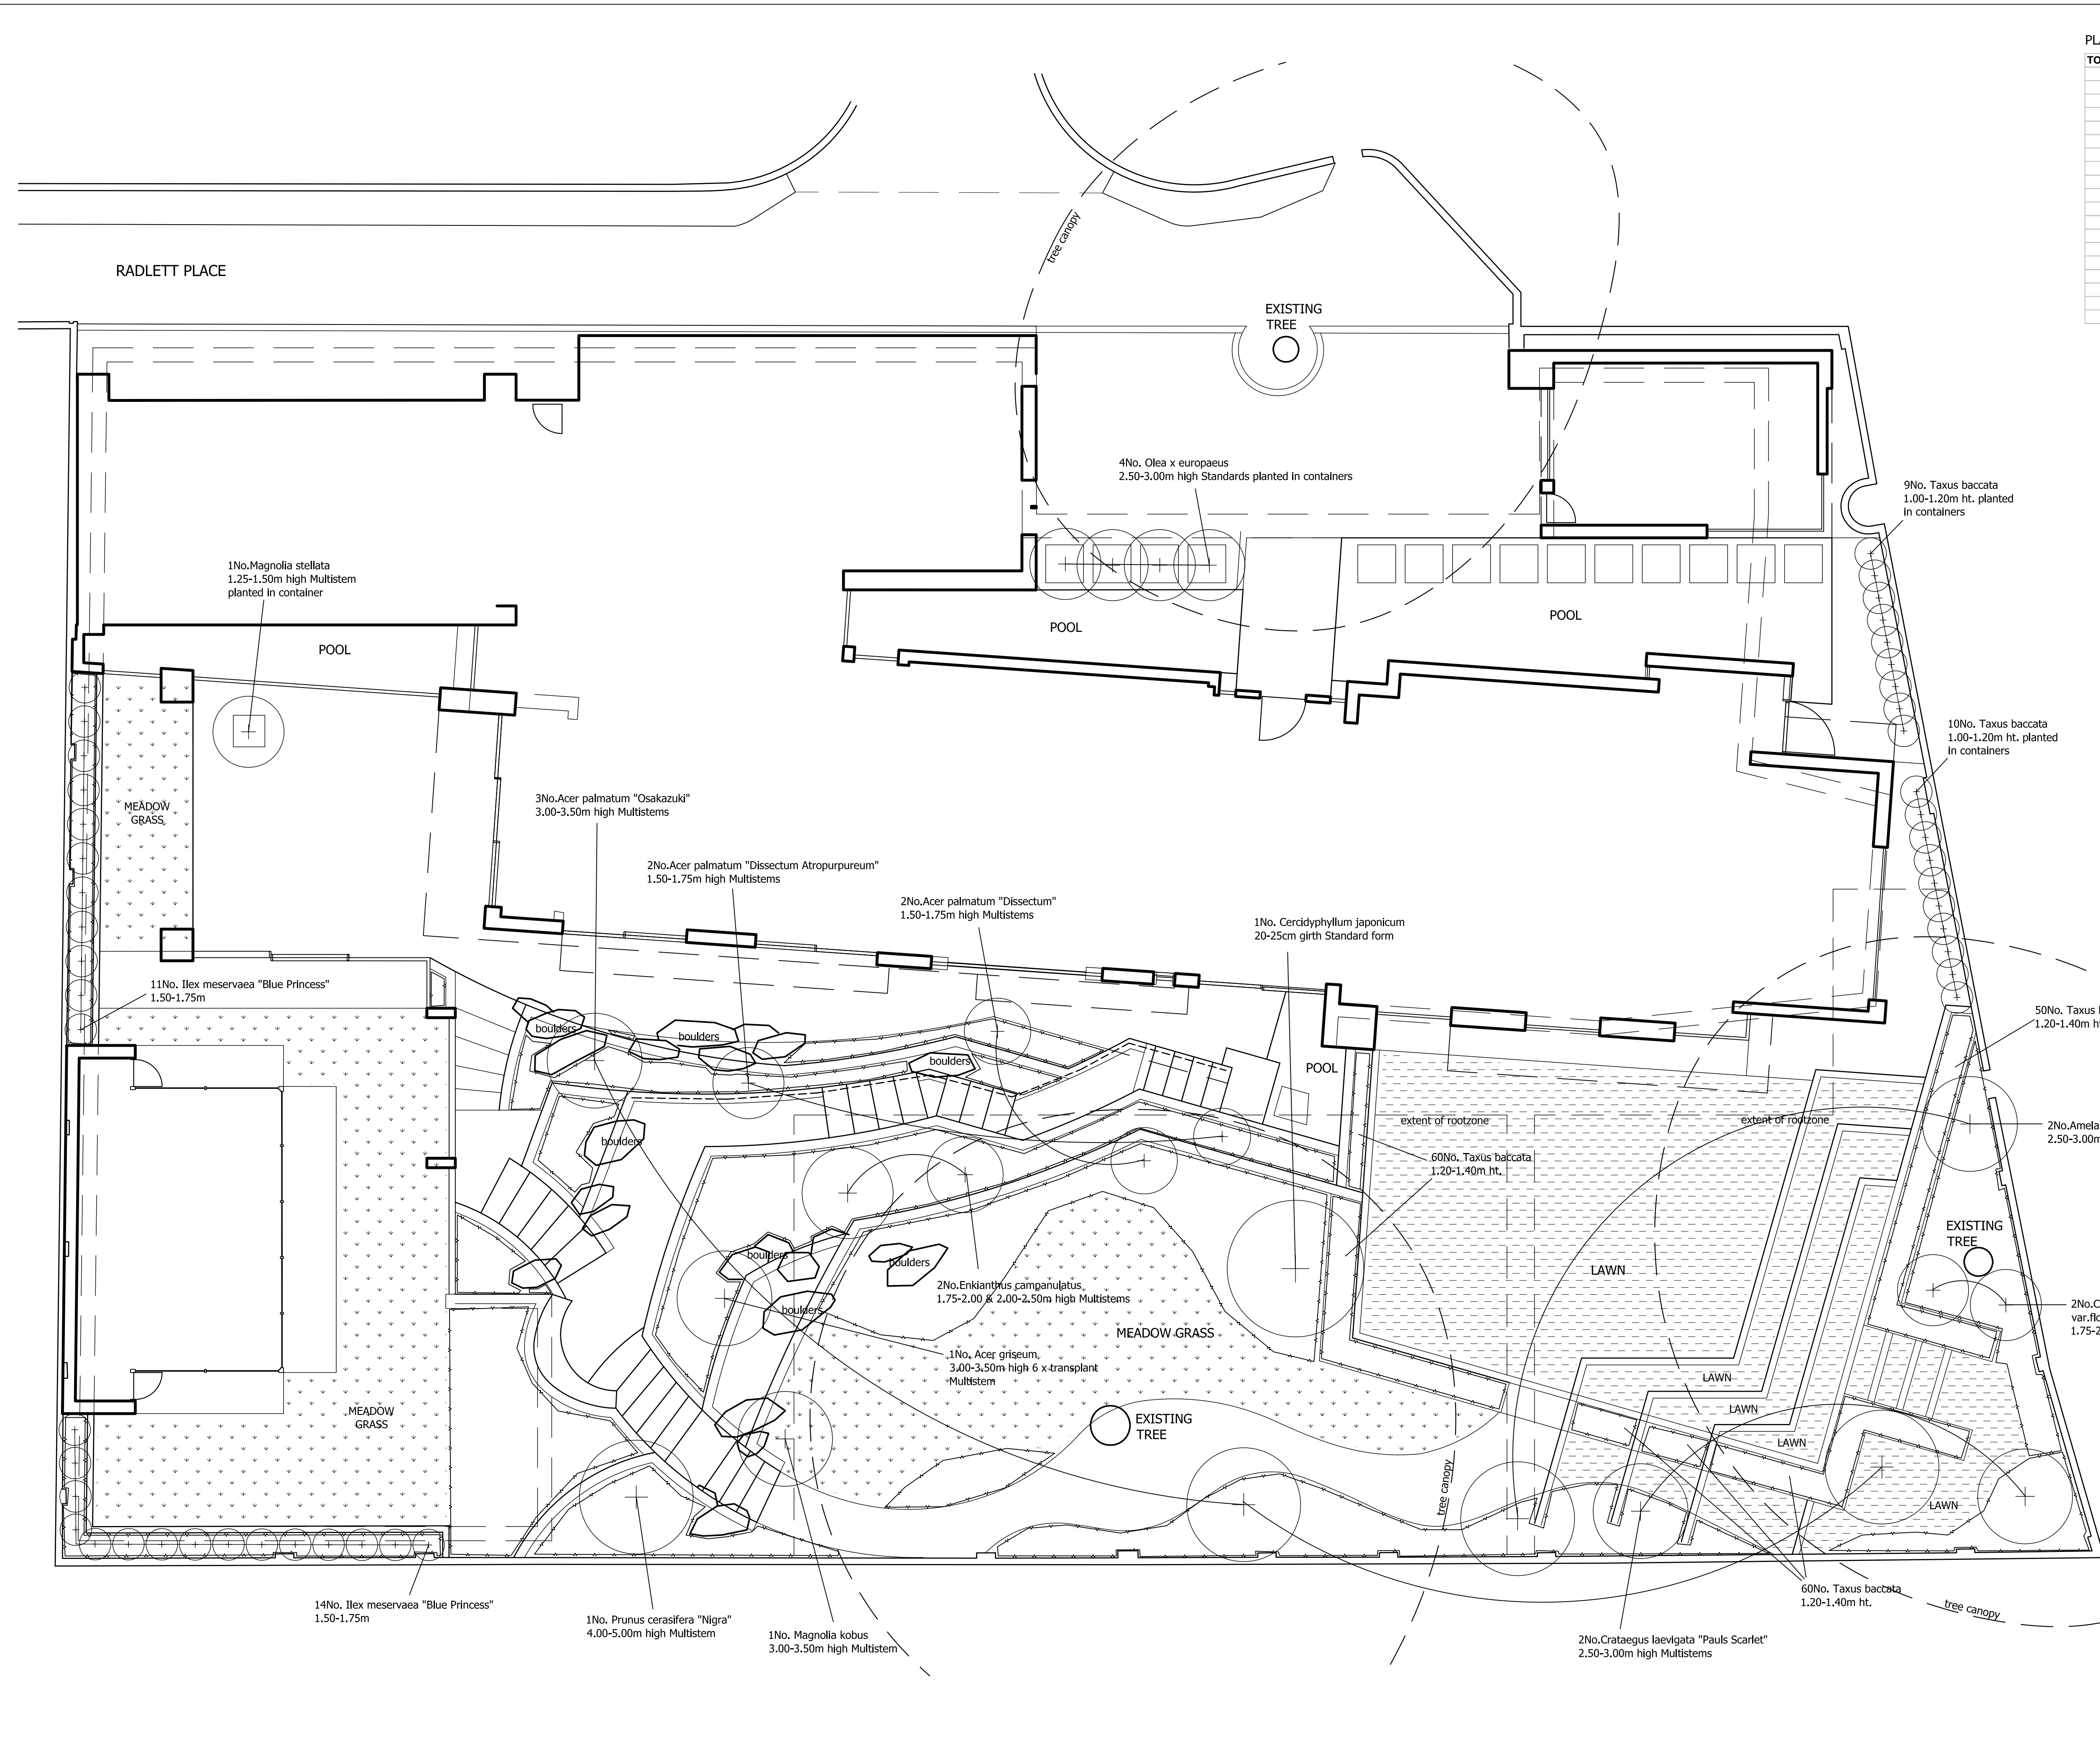

TOTAL	SPECIES	SIZE	FORM
1	Acer griseum	3.00-3.50m ht	Multistem
2	Acer palmatum "Dissectum Atropurpureum"	1.50-1.75m ht	Multistem
2	Acer palmatum "Dissectum"	1.50-1.75m ht	Multistem
3	Acer palmatum "Osakazuki"	3.00-3.50m ht	Multistem
2	Amelanchier laevis	2.50-3.00m ht	Multistem
1	Cercidiphyllum japonicum	20-25cm girth	Standard
2	Cotoneaster salicifolius var.floccosus	1.75-2.00m ht	Specimen
2	Crataegus laevigata "Pauls Scarlet"	2.50-3.00m ht	Multistem
1	Enkianthus campanulatus	1.75-2.00m ht	Multistem
1	Enkianthus campanulatus	2.00-2.50m ht	Multistem
25	Ilex meserveae "Blue Princess"	1.50-1.75m ht	Hedge plant
1	Magnolia kobus	3.00-3.50m ht	Multistem
1	Magnolia stellata	1.25-1.50m ht	Multistem
4	Olea x europaeus	2.50-3.00m ht	Standard
1	Prunus cerasifera "Nigra"	4.00-5.00m ht	Multistem
19	Taxus baccata	1.00-1.20m ht	Specimen
110	Taxus baccata	1.20-1.40m ht	Hedge plant

CLIENT
ADDRESS
RADLETT PLACE, LONDON NW8
DRAWING TITLE
TREE & MULTI-STEM PLANTING
Sheet A
JOB/DRAWING NO
8163.19.01
SCALE
1:100 @ A1
REVISION
DATE
JUNE 2008