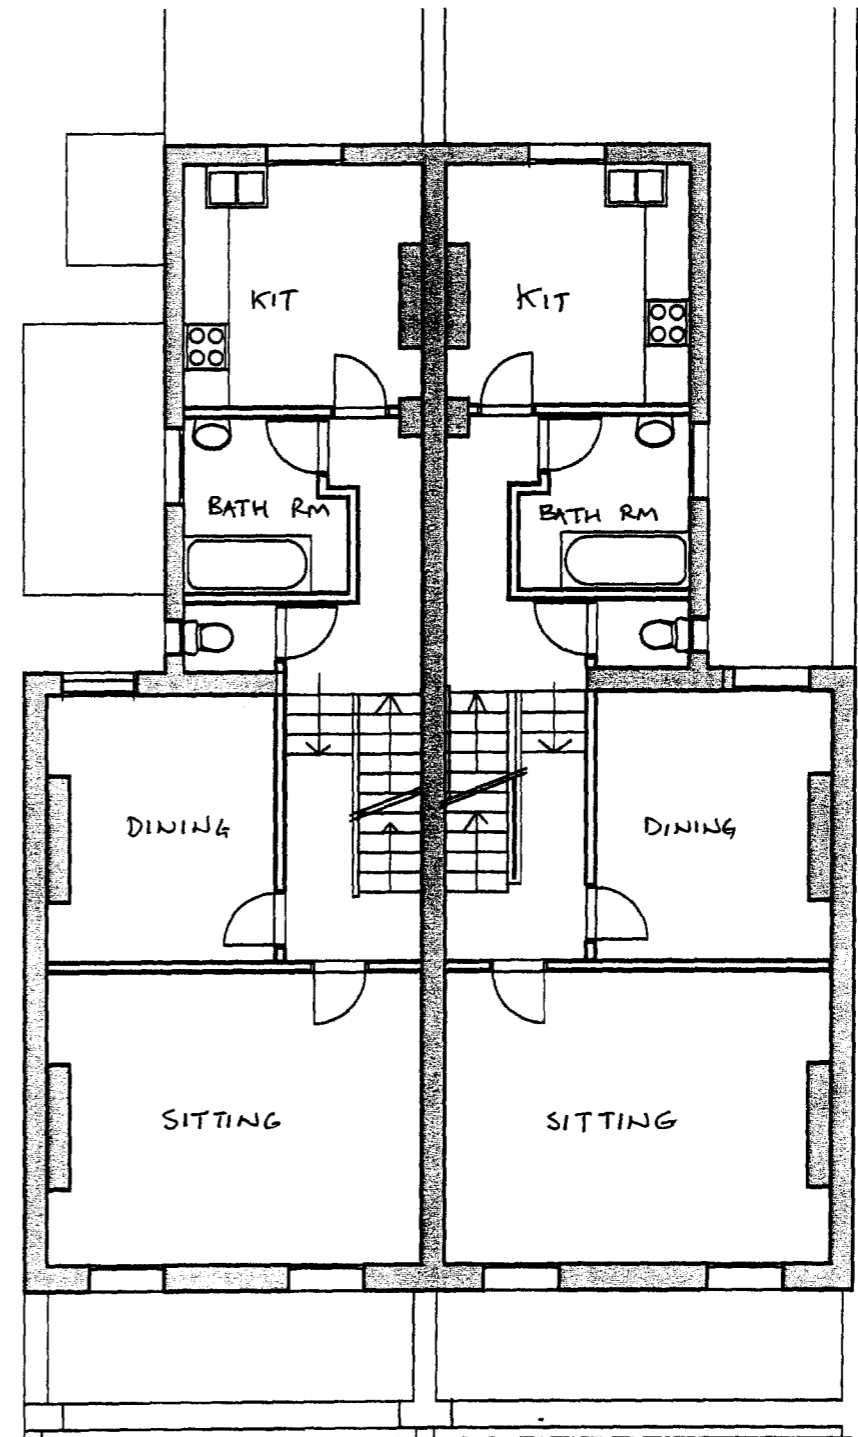

SECOND

FIRST

Architect:
P W Lee and Associates
13 Langton Place
London SW18 5AZ
T: 020 8870 2261

Project title:
**108 - 110 Cricklewood
Broadway London
NW2 3EJ**

**New entrance to
residential
accommodation above
shops**

Drawing title:
**First & Second Floor
Plans as Existing**

Scale: 1: 100 @ A3
Date: 22/01/2009

Drg No. J371/02

2009 / 0 6 9 2 / P