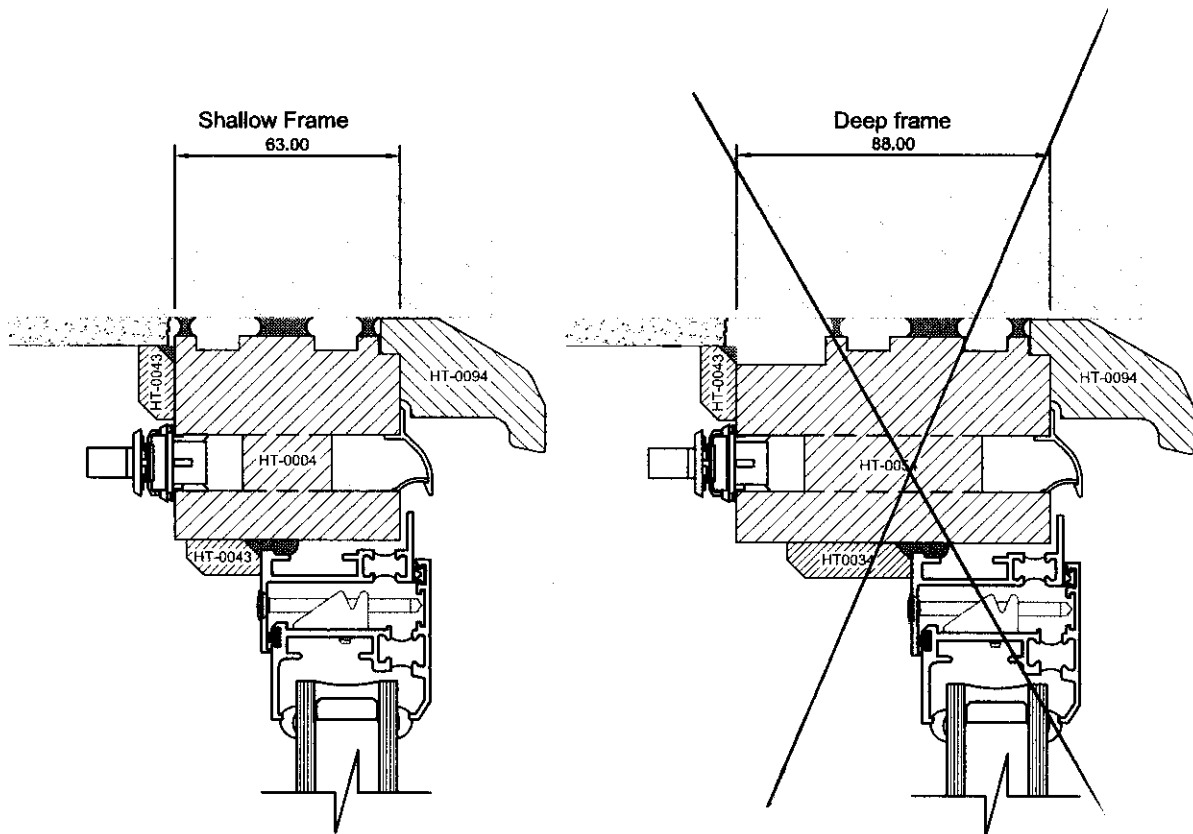

HEAD NIGHT VENT DETAIL

Return to
Top Page

Return to
Elevation Page

Scale 1:2