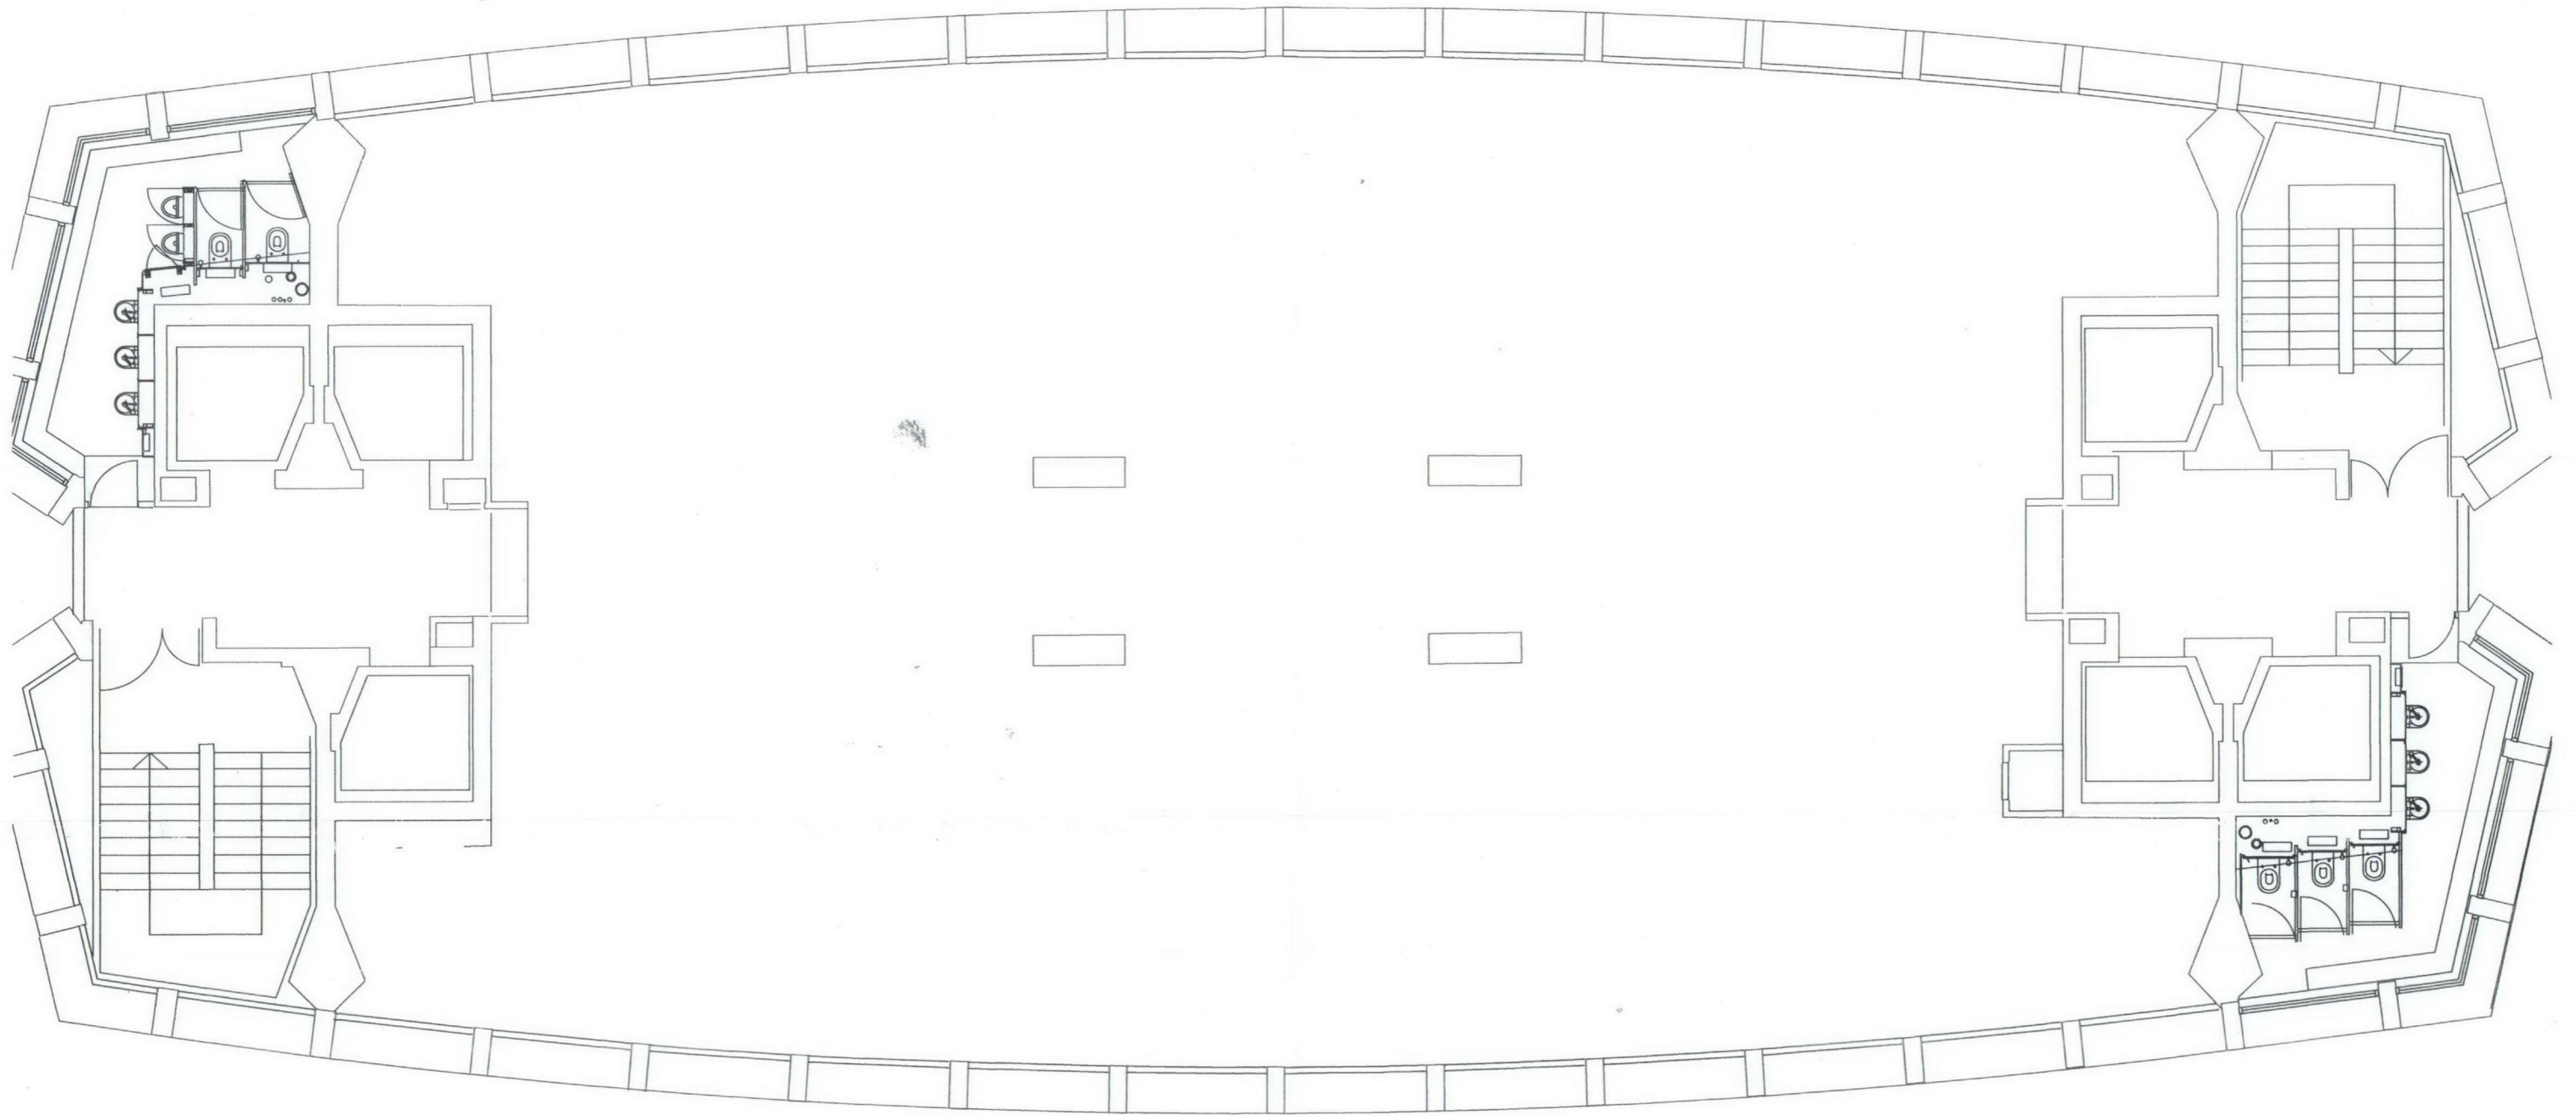

analytica

Existing Layout
Level 29
Centre Point
London

Scale 1:50 @ A1

05 AUG 2009

space
workplace design and build