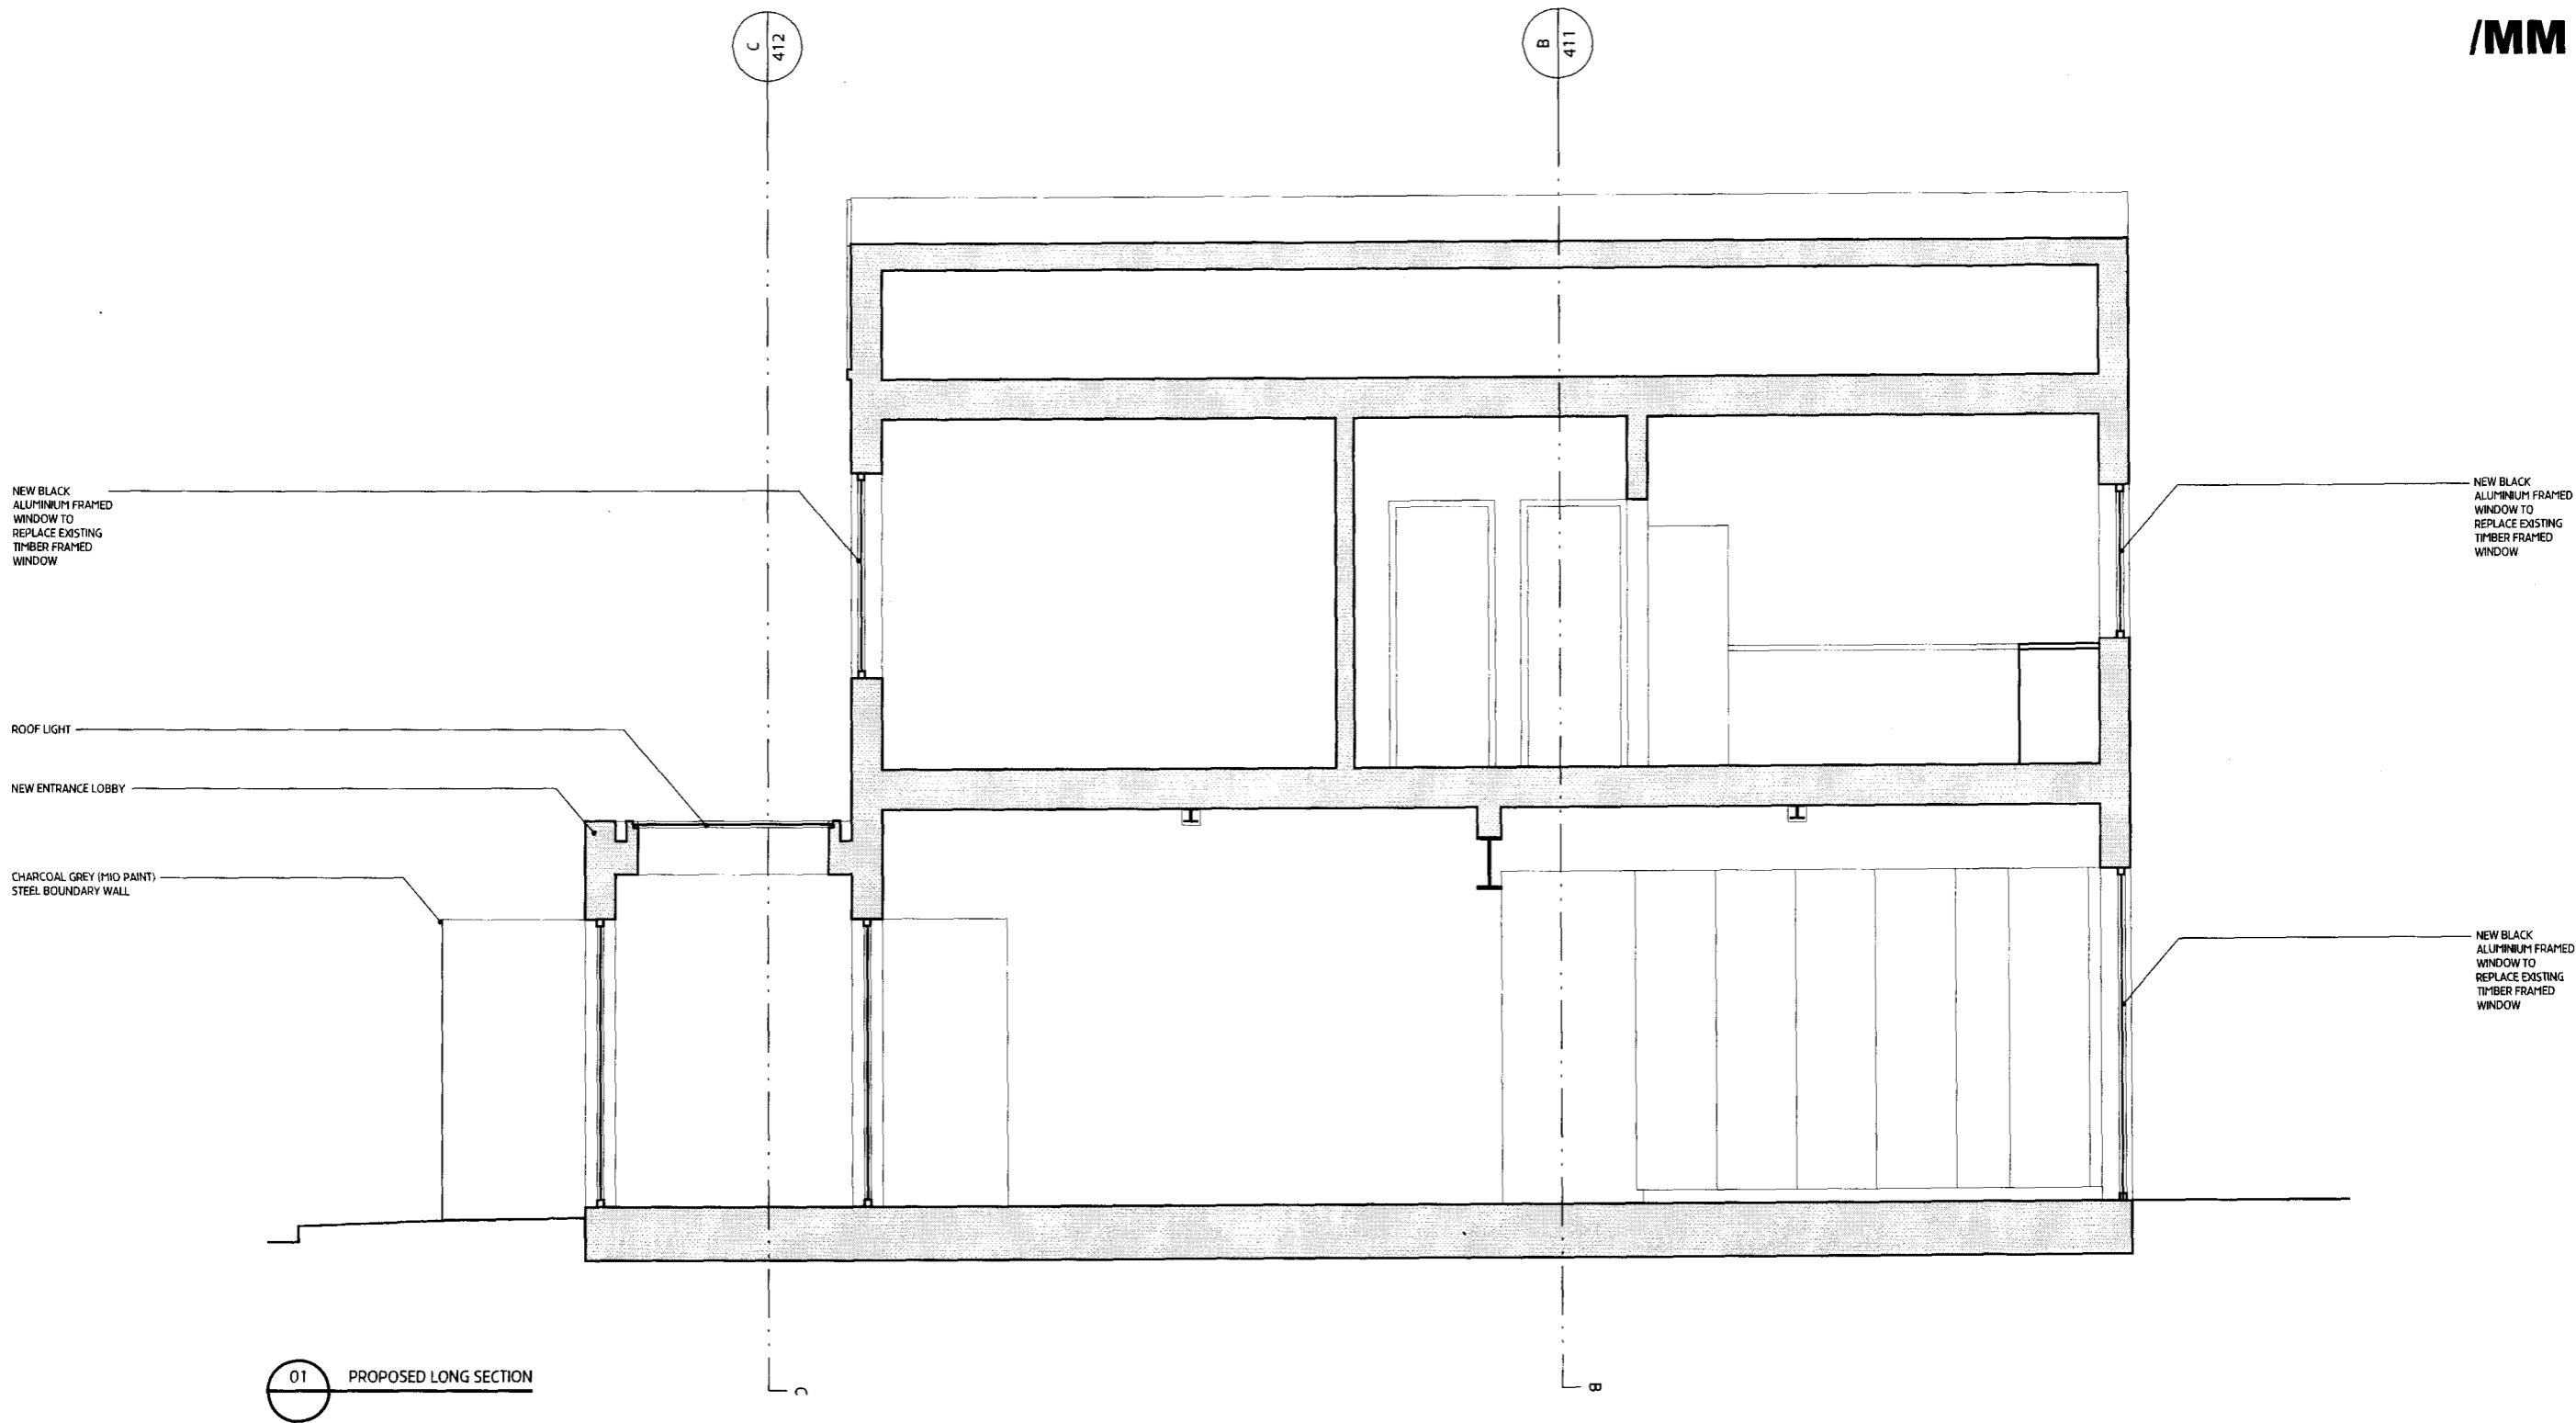

**257
/MM**

NOTES

Moxon Architects Limited
This drawing is copyright. All rights reserved.
Do not scale from this drawing: work from figured dimensions only.

LONDON
Chepstow Studios, 102 Chepstow Road, London W2 5QS t: 0207 034 0088 mail@moxonarchitects.com
f: 0207 034 0099 www.moxonarchitects.com

A ISSUED FOR PLANNING

TJB 10.07.09

PROJECT TITLE		47 MURRAY MEWS			
DRAWING TITLE		PROPOSED LONG SECTION A			
DWG STATUS		PLANNING			
DRAWN	TJB	FILE	257/MM	DATE	30.05.09
CHECKED	BMA	JOB NO.	257	SCALE	1:50
		REVISION	A		
		DWG NO.	257_410