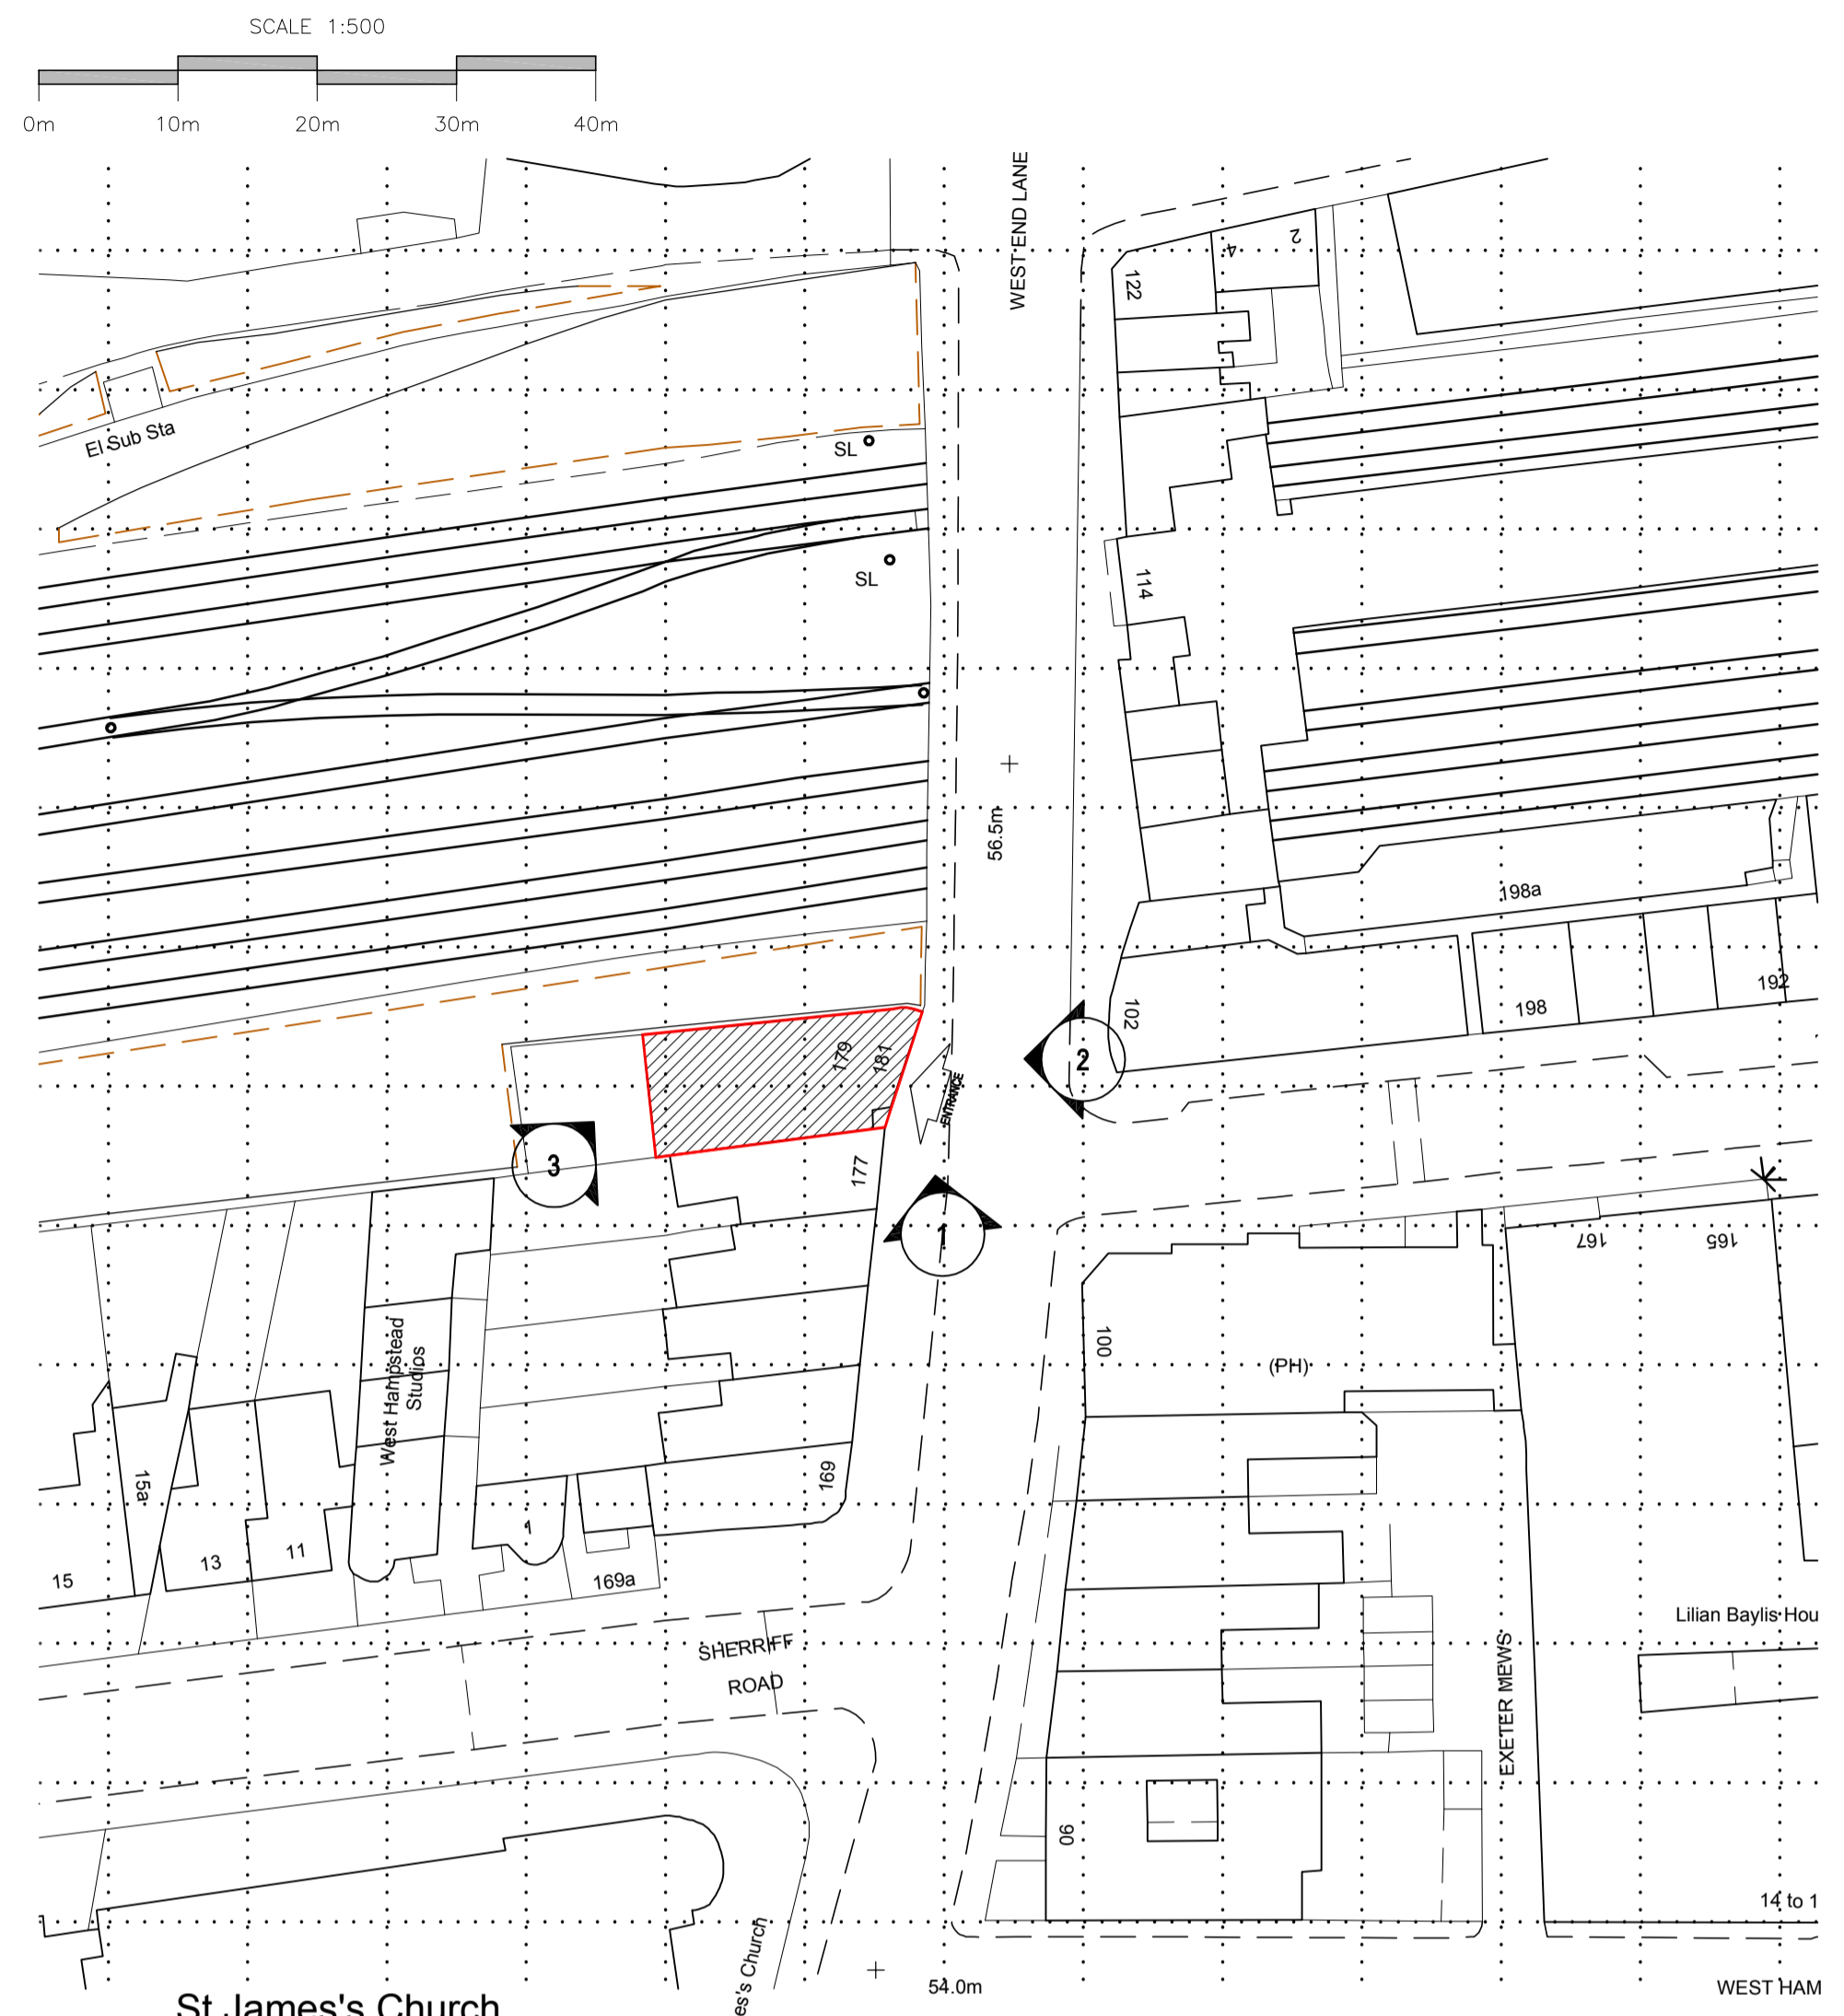

1 SITE LOCATION PLAN
1:1250

2 SITE LOCATION PLAN
1:500

1 VIEW FROM FRONT
SCALE

2 VIEW FROM FRONT
SCALE

3 VIEW FROM REAR COURTYARD
SCALE

11	ISSUED FOR INFORMATION	AW	RM	05.06.09
Revisions	Drawn	Checked	Date	

INFORMATION
tp bennett architects
 architecture
 design
 planning
 tp bennett LLP, One America Street, London SE1 0NE
 t 020 7208 2000 f 020 7208 2020 www.tpbennett.co.uk

Project
MPS Safer Neighbourhoods
 179 Westend Lane, London
 NW6 2LH (2 Wards) [CAM-G-RL-2]

Drawing
Site Plan & Site Photographs

Drawn	Checked	Date	Scale @ A1	CAD Files
AW	RM	JUN 09	AS NOTED	A9704 D 051 100
Project	Series	Ext	Drawing No.	Rev
A9704	D 051	100	11	