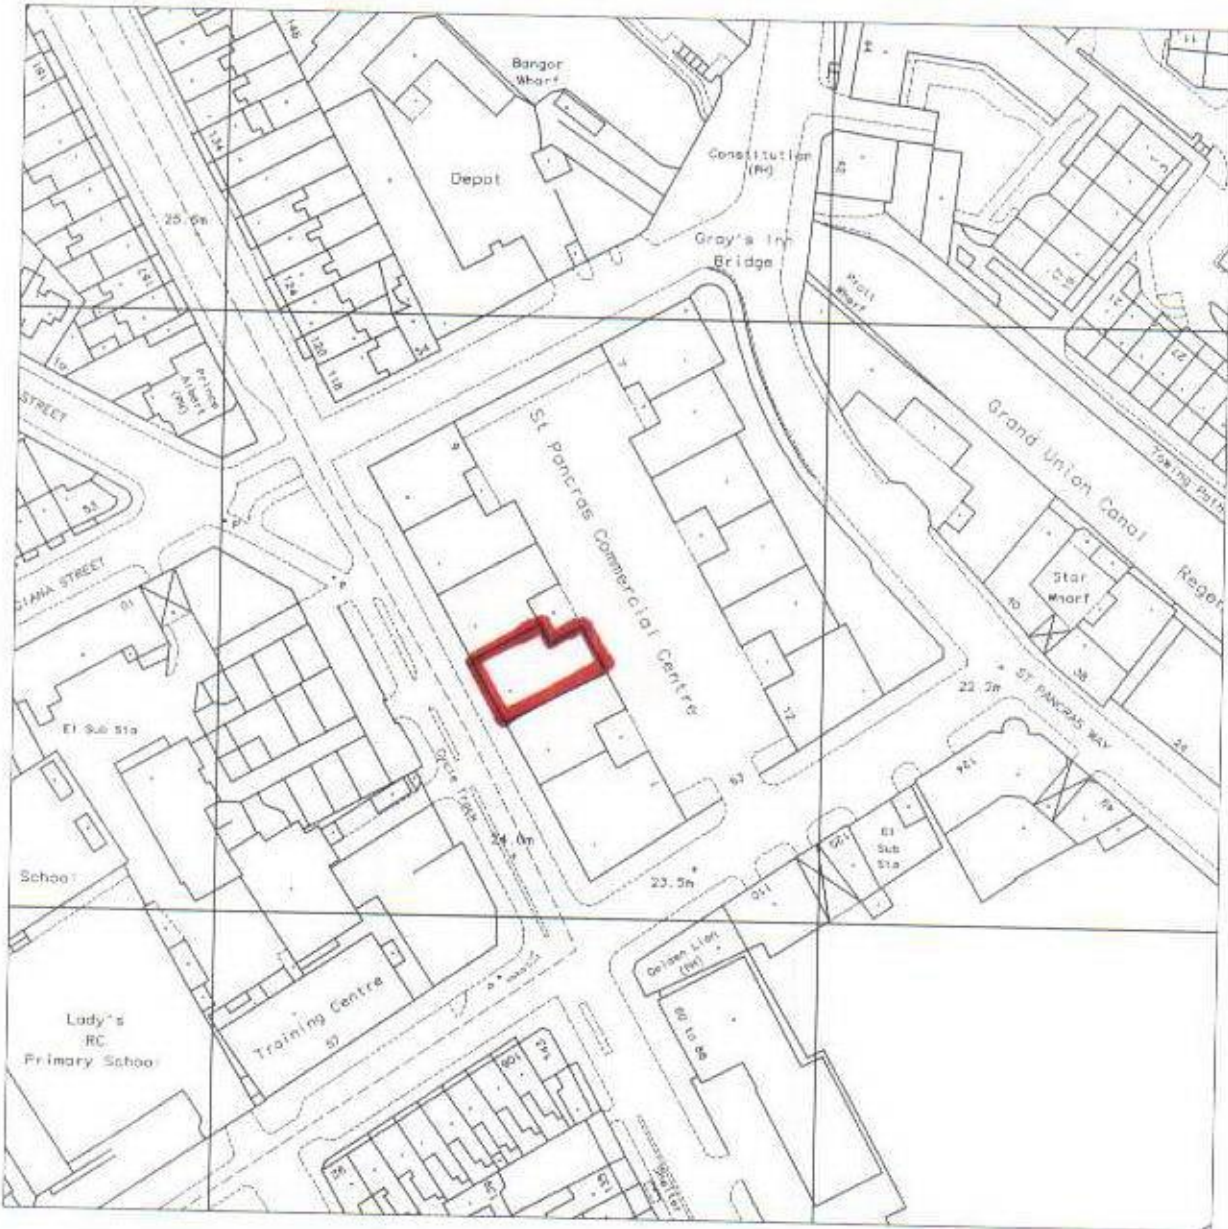

**Siteplan®**

1:1250 Scale

Produced 28 Jun 2004 from Ordnance Survey digital data and incorporating surveyed revision available at this date. © Crown Copyright 2004.

Reproduction in whole or in part is prohibited without the prior permission of Ordnance Survey.

Ordnance Survey and the OS symbol are registered trade marks and Siteplan a trade mark of Ordnance Survey, the national mapping agency of Great Britain.

Centre Coordinates: 529366 183950

National Grid sheet reference at centre of this Siteplan: TQ2983NW