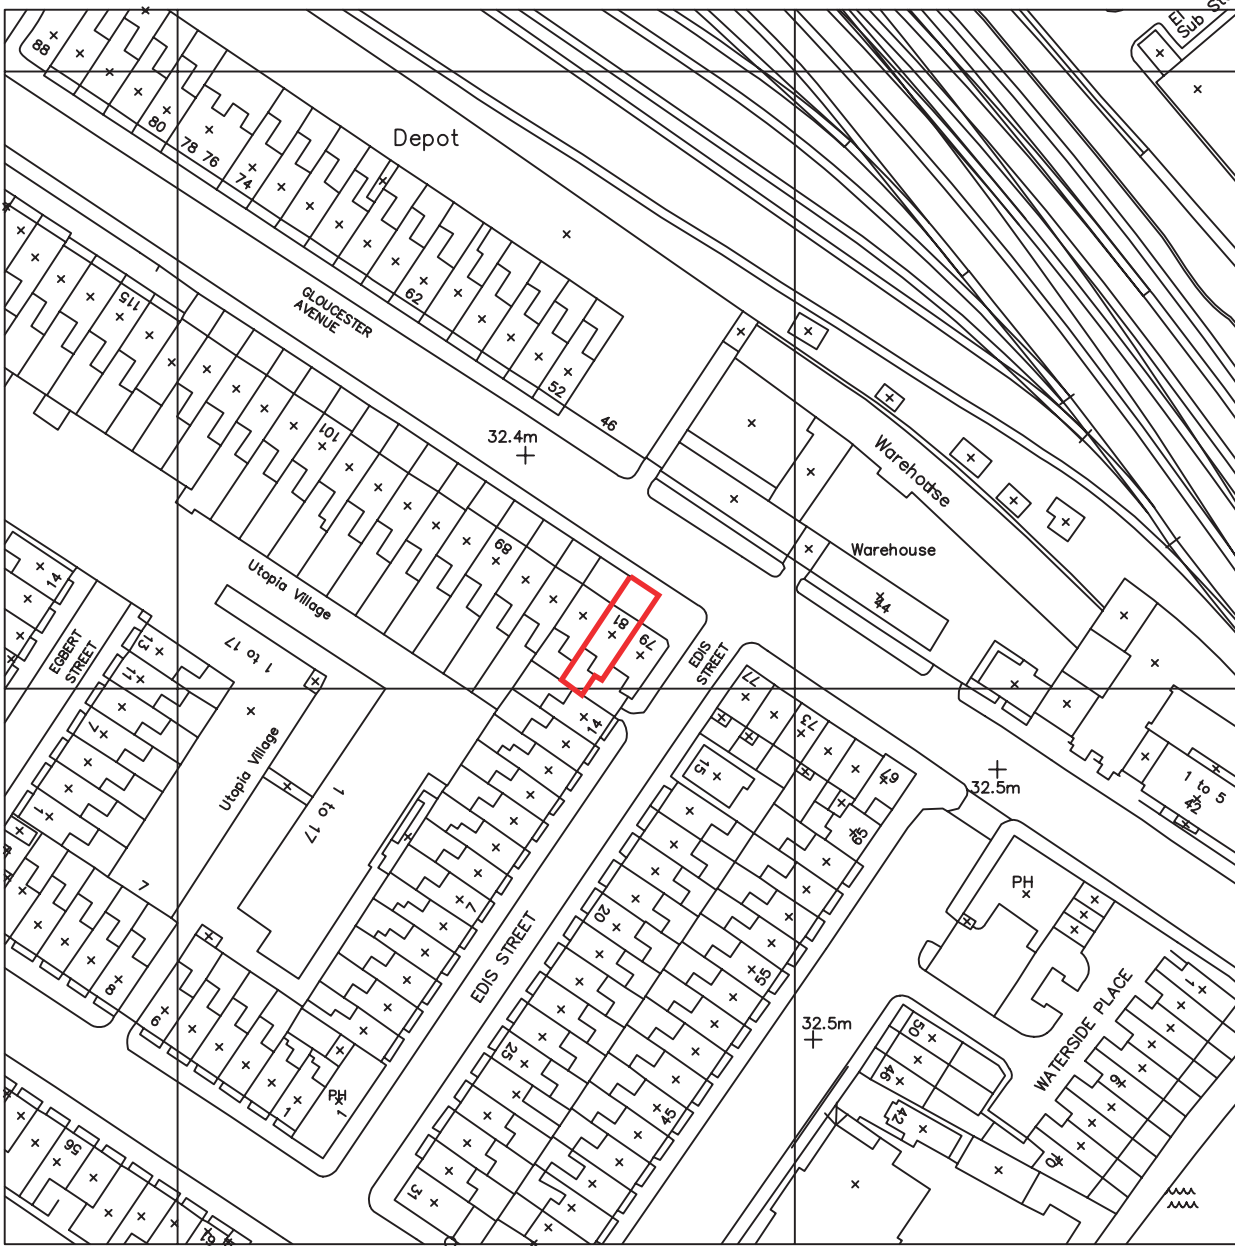

5281 72m

5283 72m

282

283

1841 10m

841

840

1839 10m

282

283

Metres

© Crown Copyright 2008

Reproduction in whole or in part is prohibited without the prior permission of Ordnance Survey

MKS Architects	Studio One Utopia Village 7 Chalcot Road London NW1 8LH Telephone 020 7483 4552 Fax 020 7483 3026 email: office@mksarchitects.com	Client Michelle Cuttler John Van De North	Scale 1:1250 @ A4	Drwg. No.
		Job 81 Gloucester Avenue London NW1 8LB	Date 210808	P-100
		Drwg. Site Map	Dwn. KO	Rev