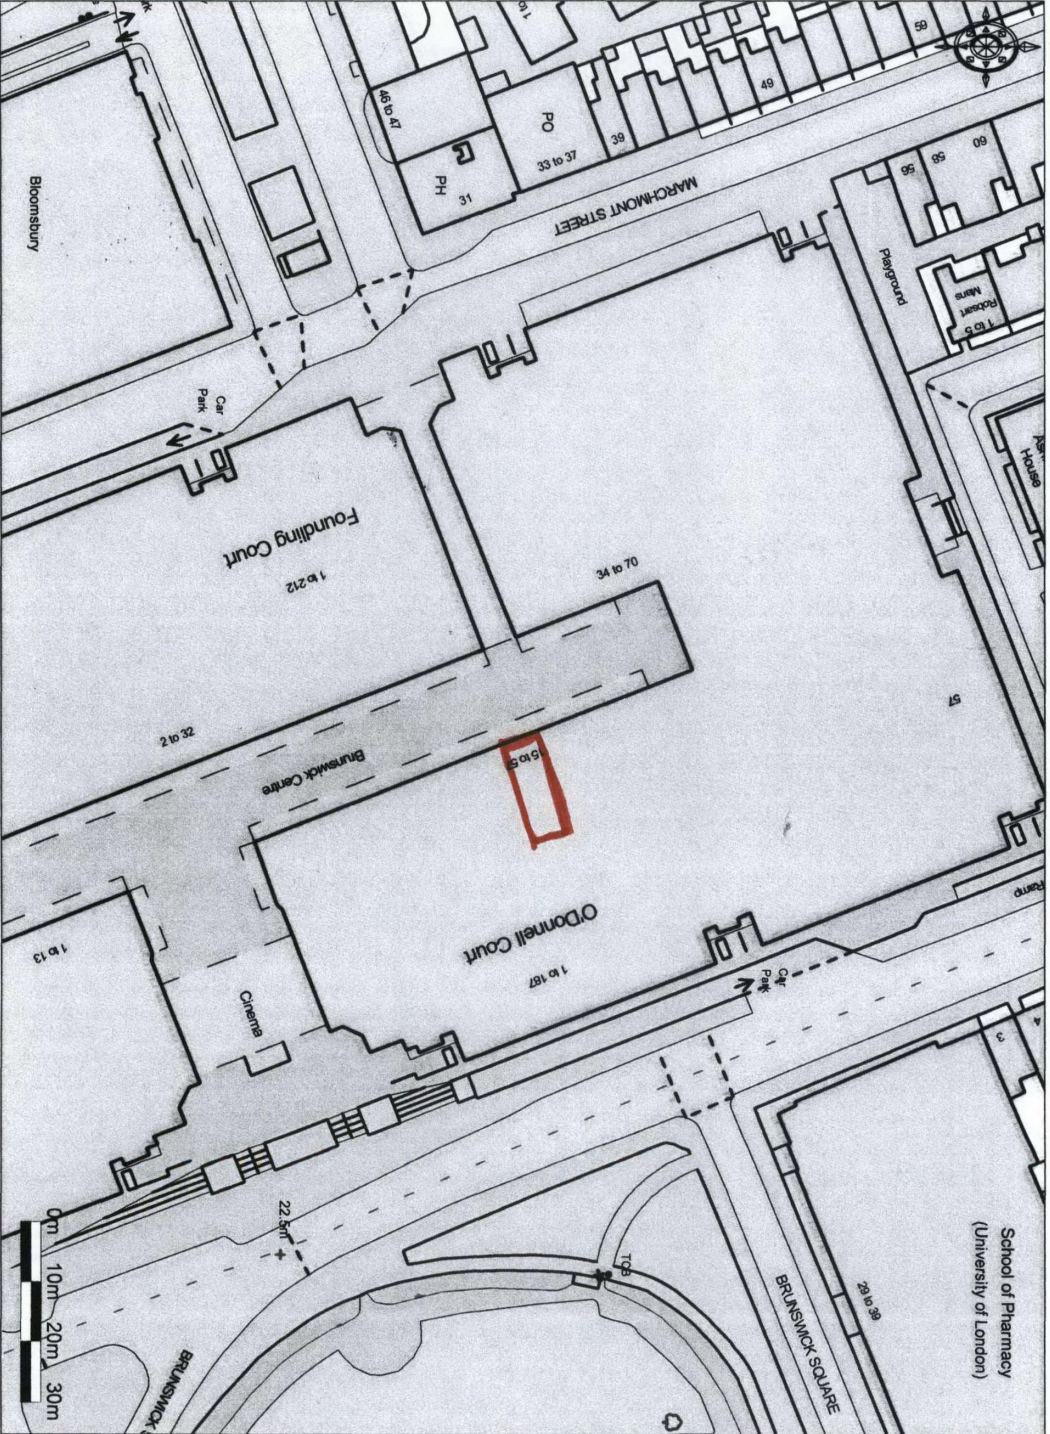

25-27 BRUNSWICK CENTRE
BRUNSWICK SQUARE
BLOOMSBURY
LONDON WC1N 1AF

© Crown Copyright 2009. All rights reserved. Licence number 100020449. Plotted Scale - 1:1250