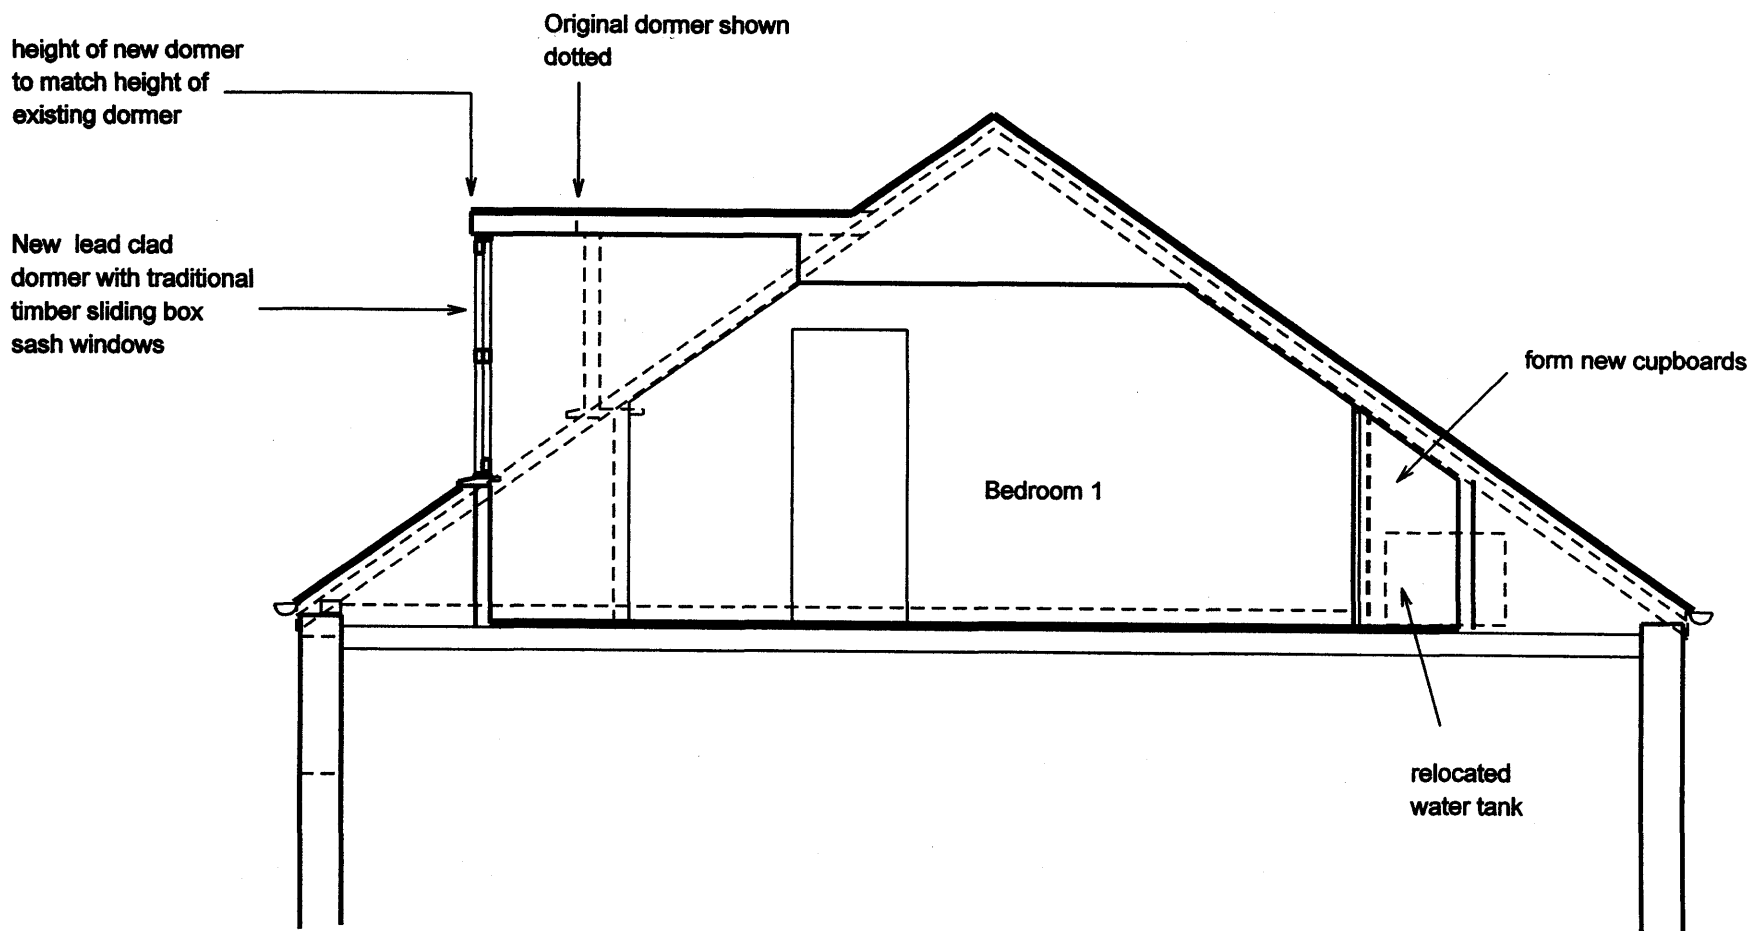

Attic plan as proposed

Section AA as proposed

Project:	44 Mansfield Road London NW3		
Client:	Helen Bowron & Tom Jenkins		
Drawing title:	Plan and Section AA as Proposed		
Scale:	1:50 @ A3	Date:	March 2004
Project number:		Drawing number:	PD03
Status:	PRELIMINARY		

All dimensions must be checked on site and not scaled from this drawing.