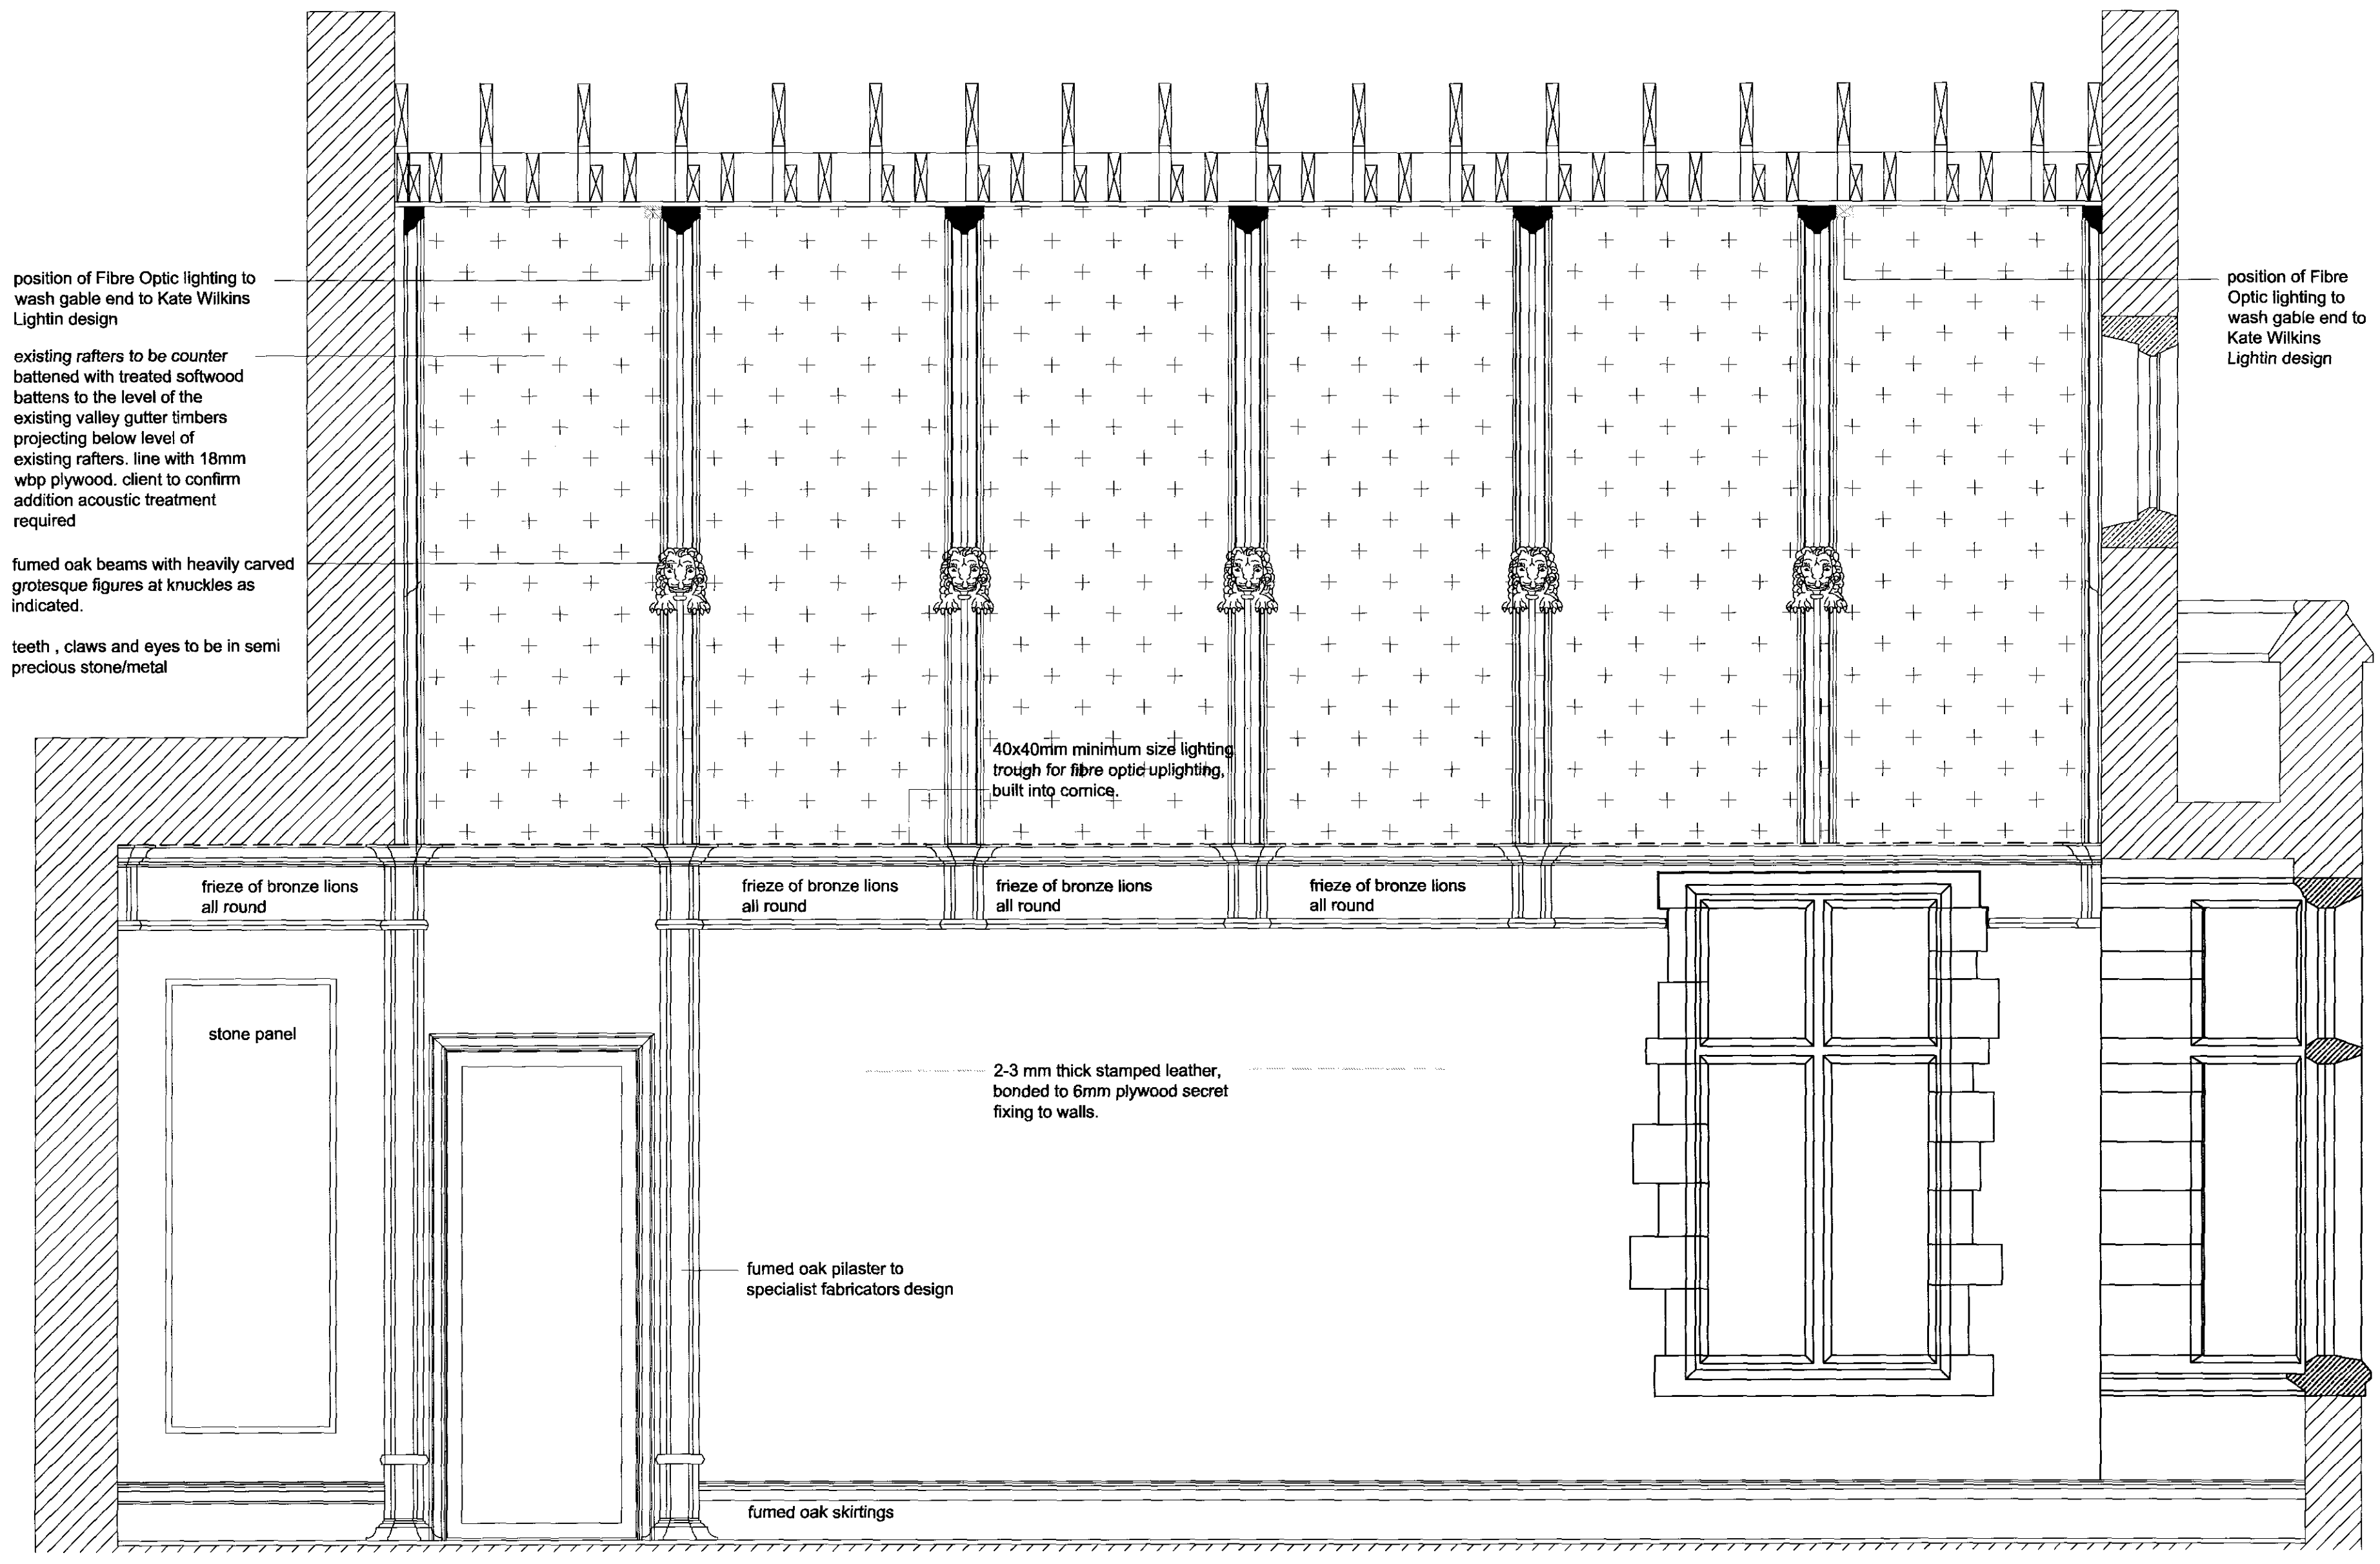

HATCHED AREAS AT GABLE ENDS:
HEAVY CARVED LIMESTONE

HATCHED AREAS IN-BETWEEN RAFTERS:
STONE LOOK-ALIKE PANELS TO MATCH
GABLE END STONE.

1 MASTER BEDROOM - SECTION
AS 203 scale 1:20 @ A1