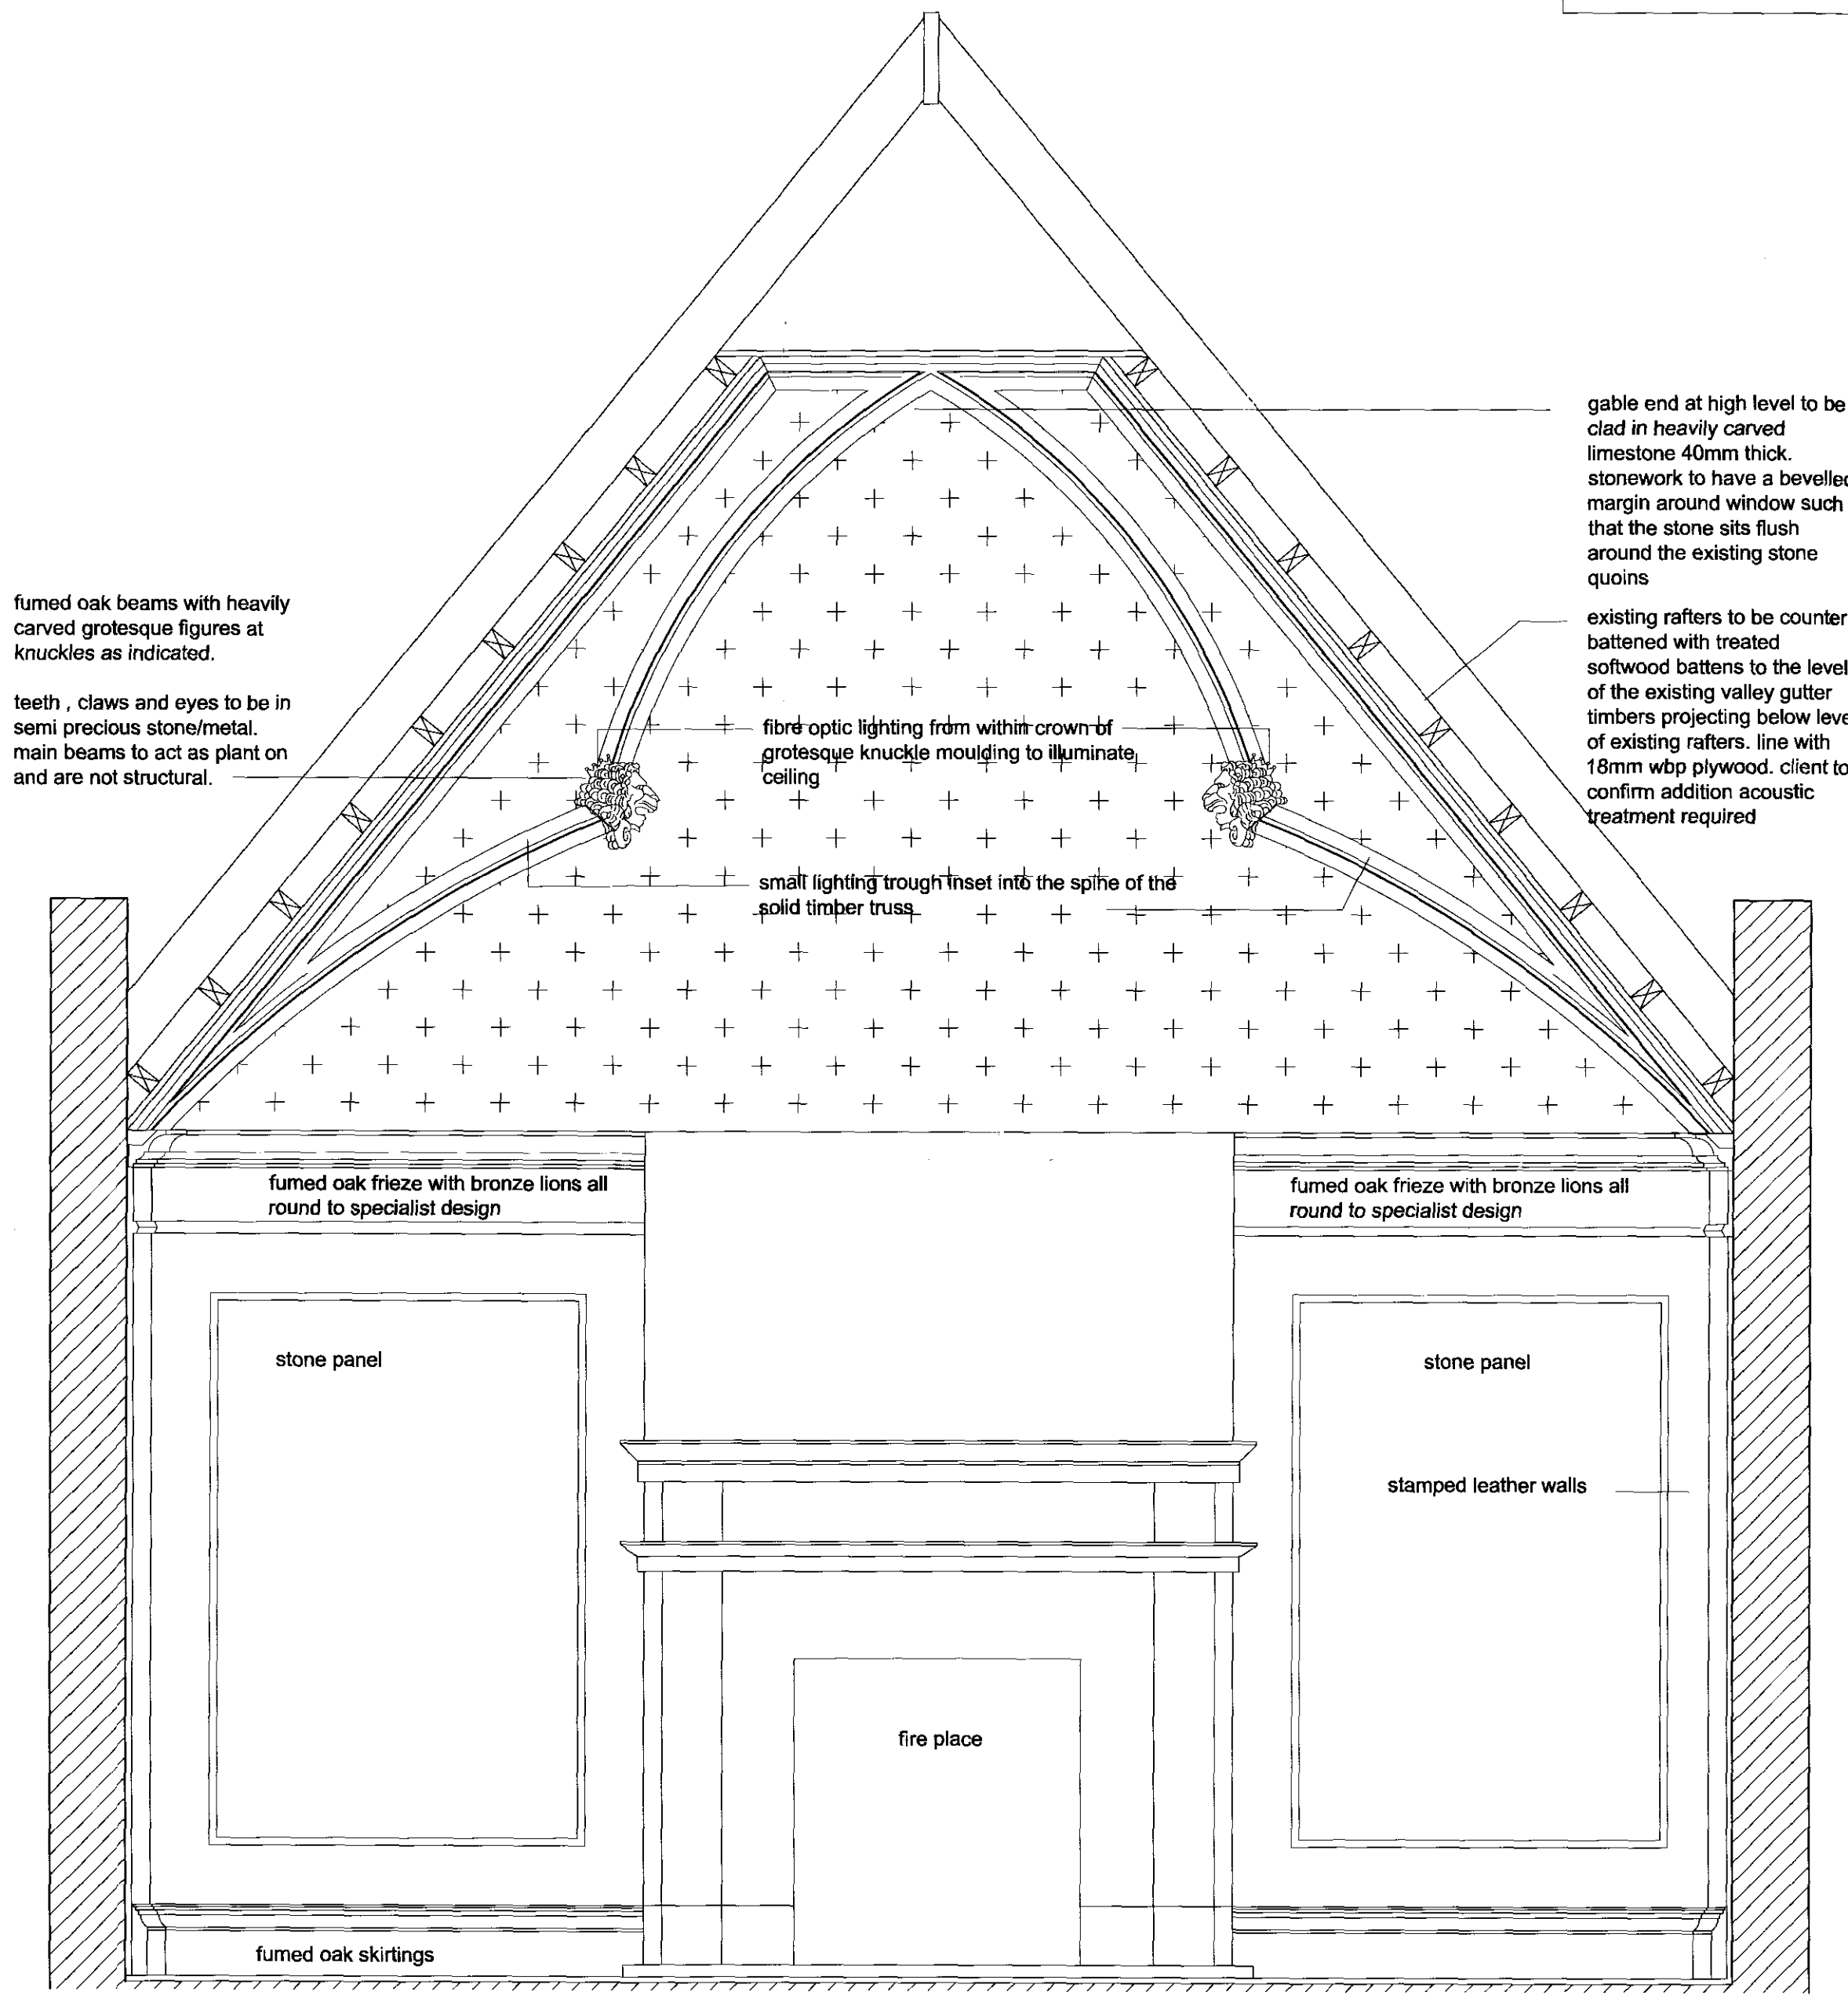

2 MASTER BEDROOM - SECTION
AS 203 scale 1:20 @ A1

PLANNING

LAURENCE KIRSCHER
SARUM CHASE
MASTER BEDROOM CEILING
SECTIONS
SCALE 1:50 @ A1
August 2009

DWG AS 203