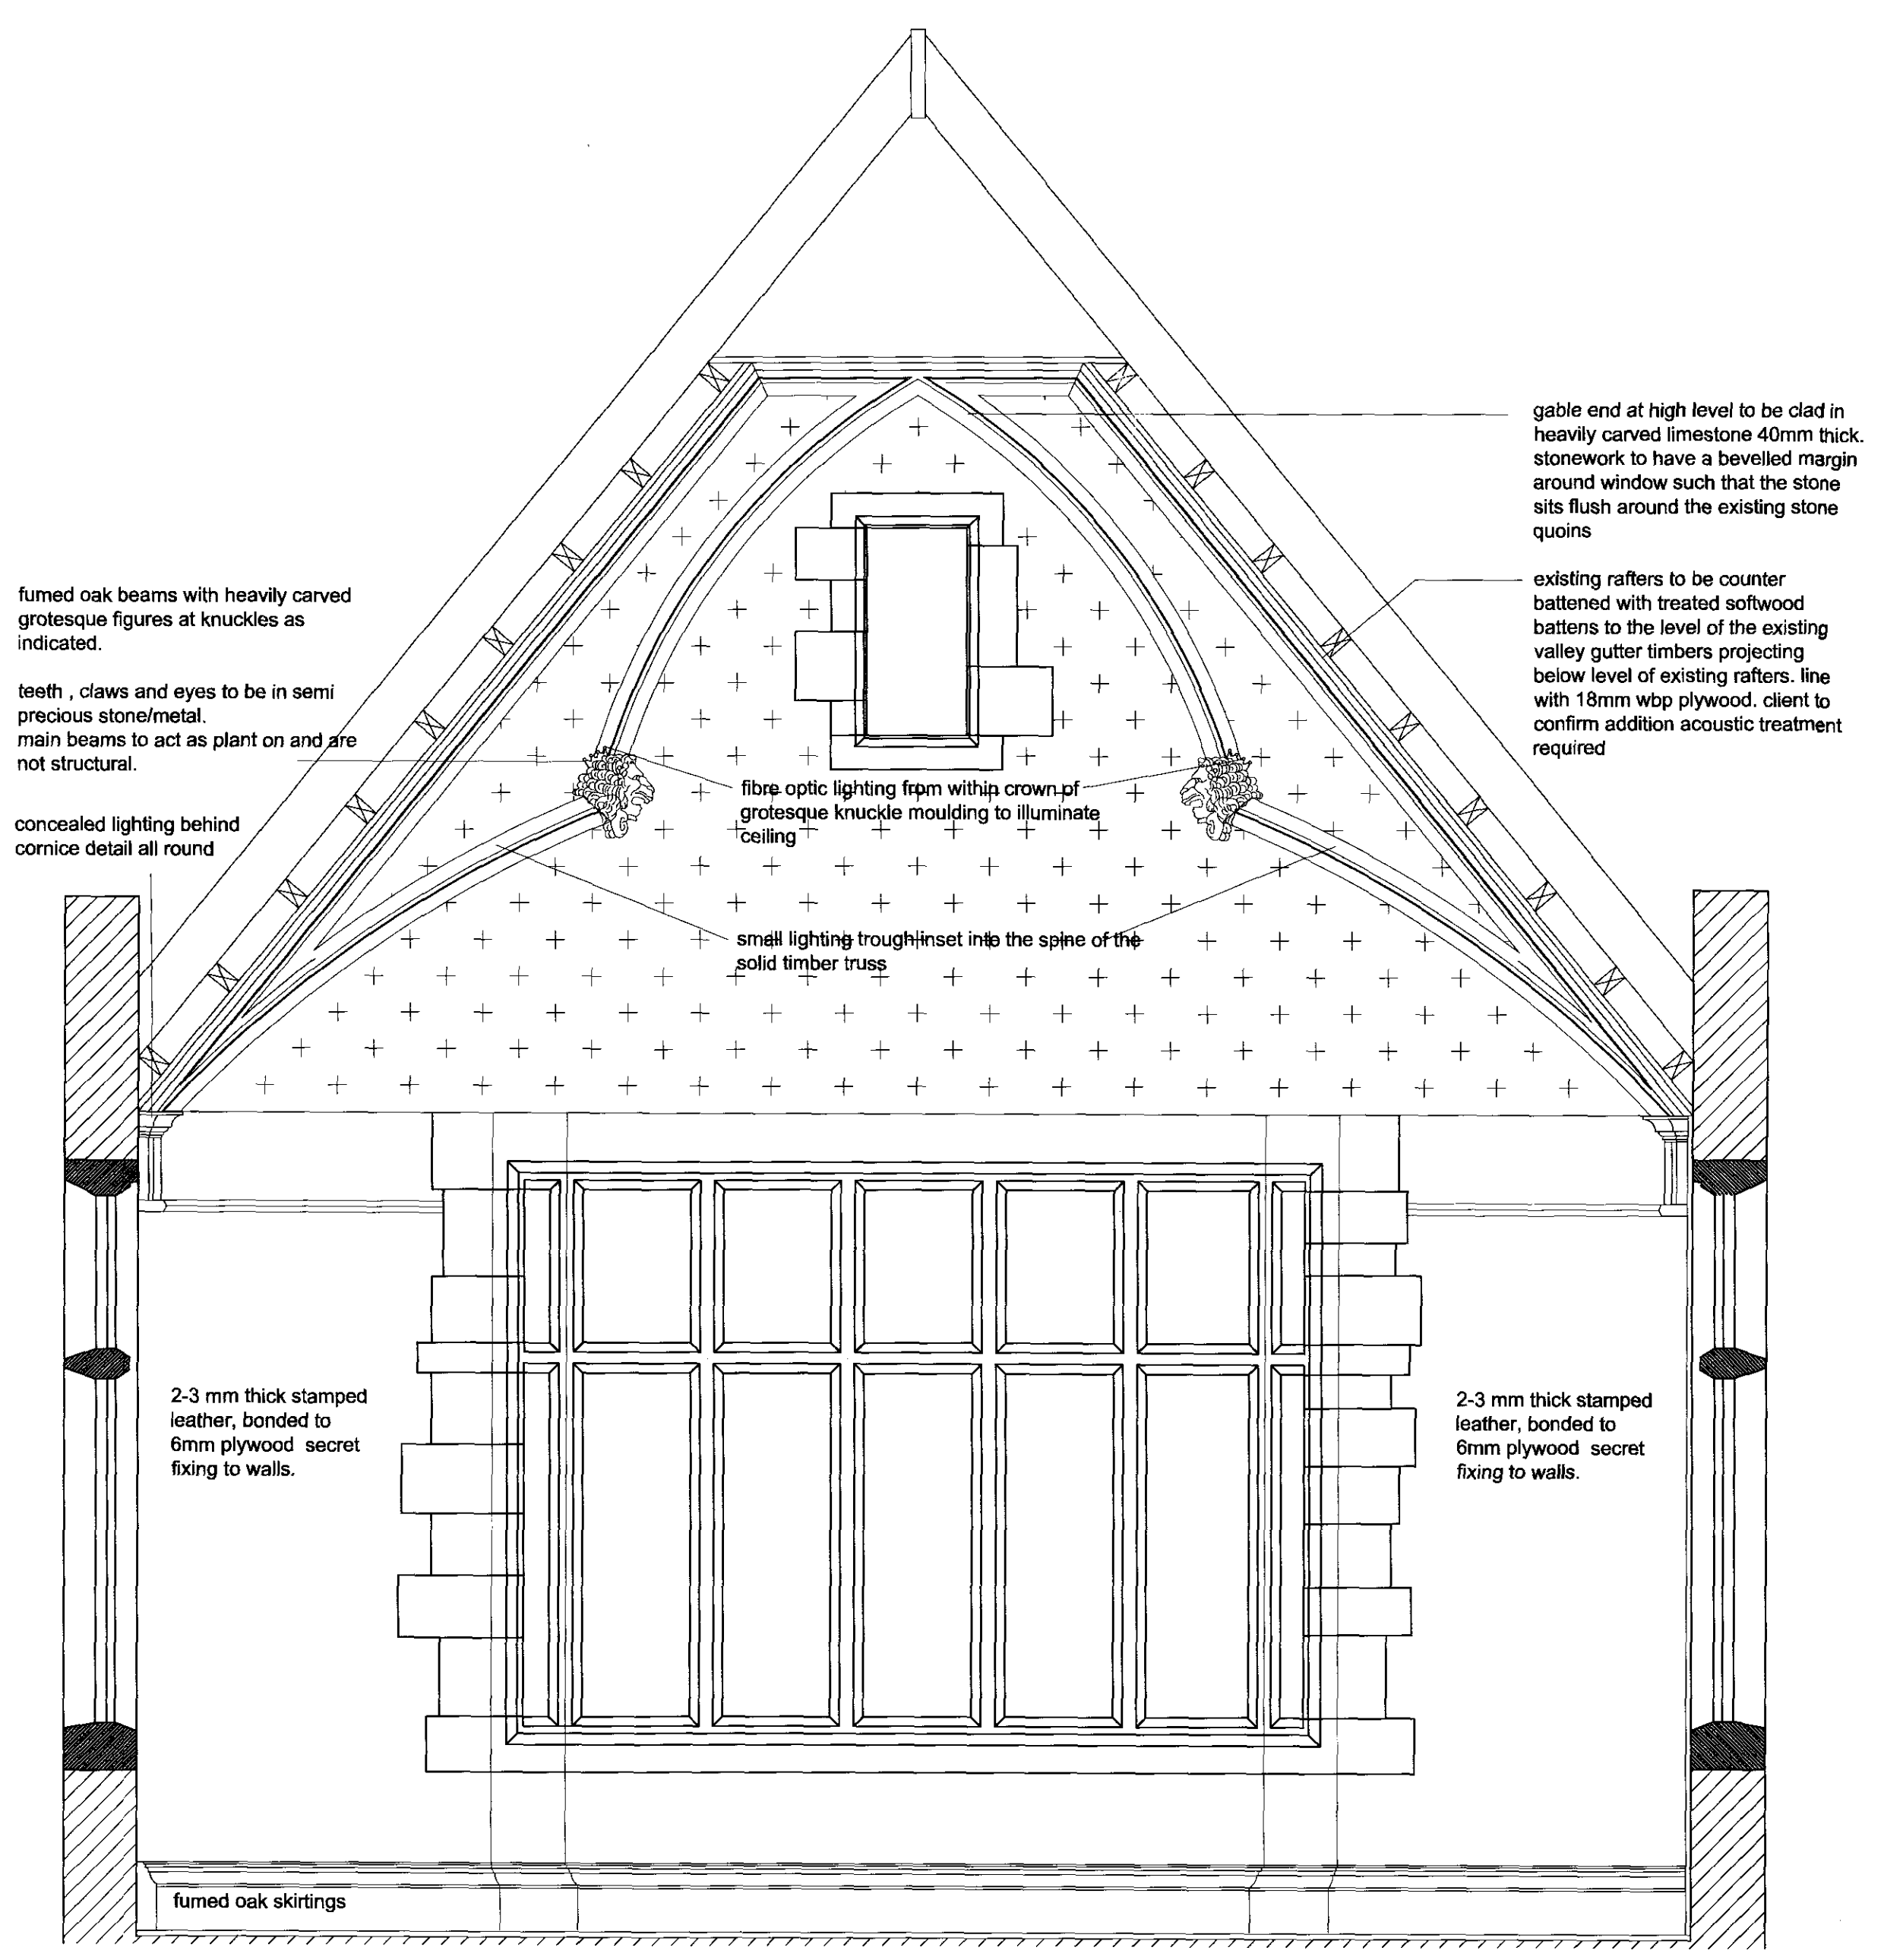

2 MASTER BEDROOM - SECTION
AS 202 scale 1:20 @ A1

PLANNING

LAURENCE KIRSCHER
SARUM CHASE
MASTER BEDROOM CEILING
SECTIONS
SCALE 1:50 @ A1
August 2009