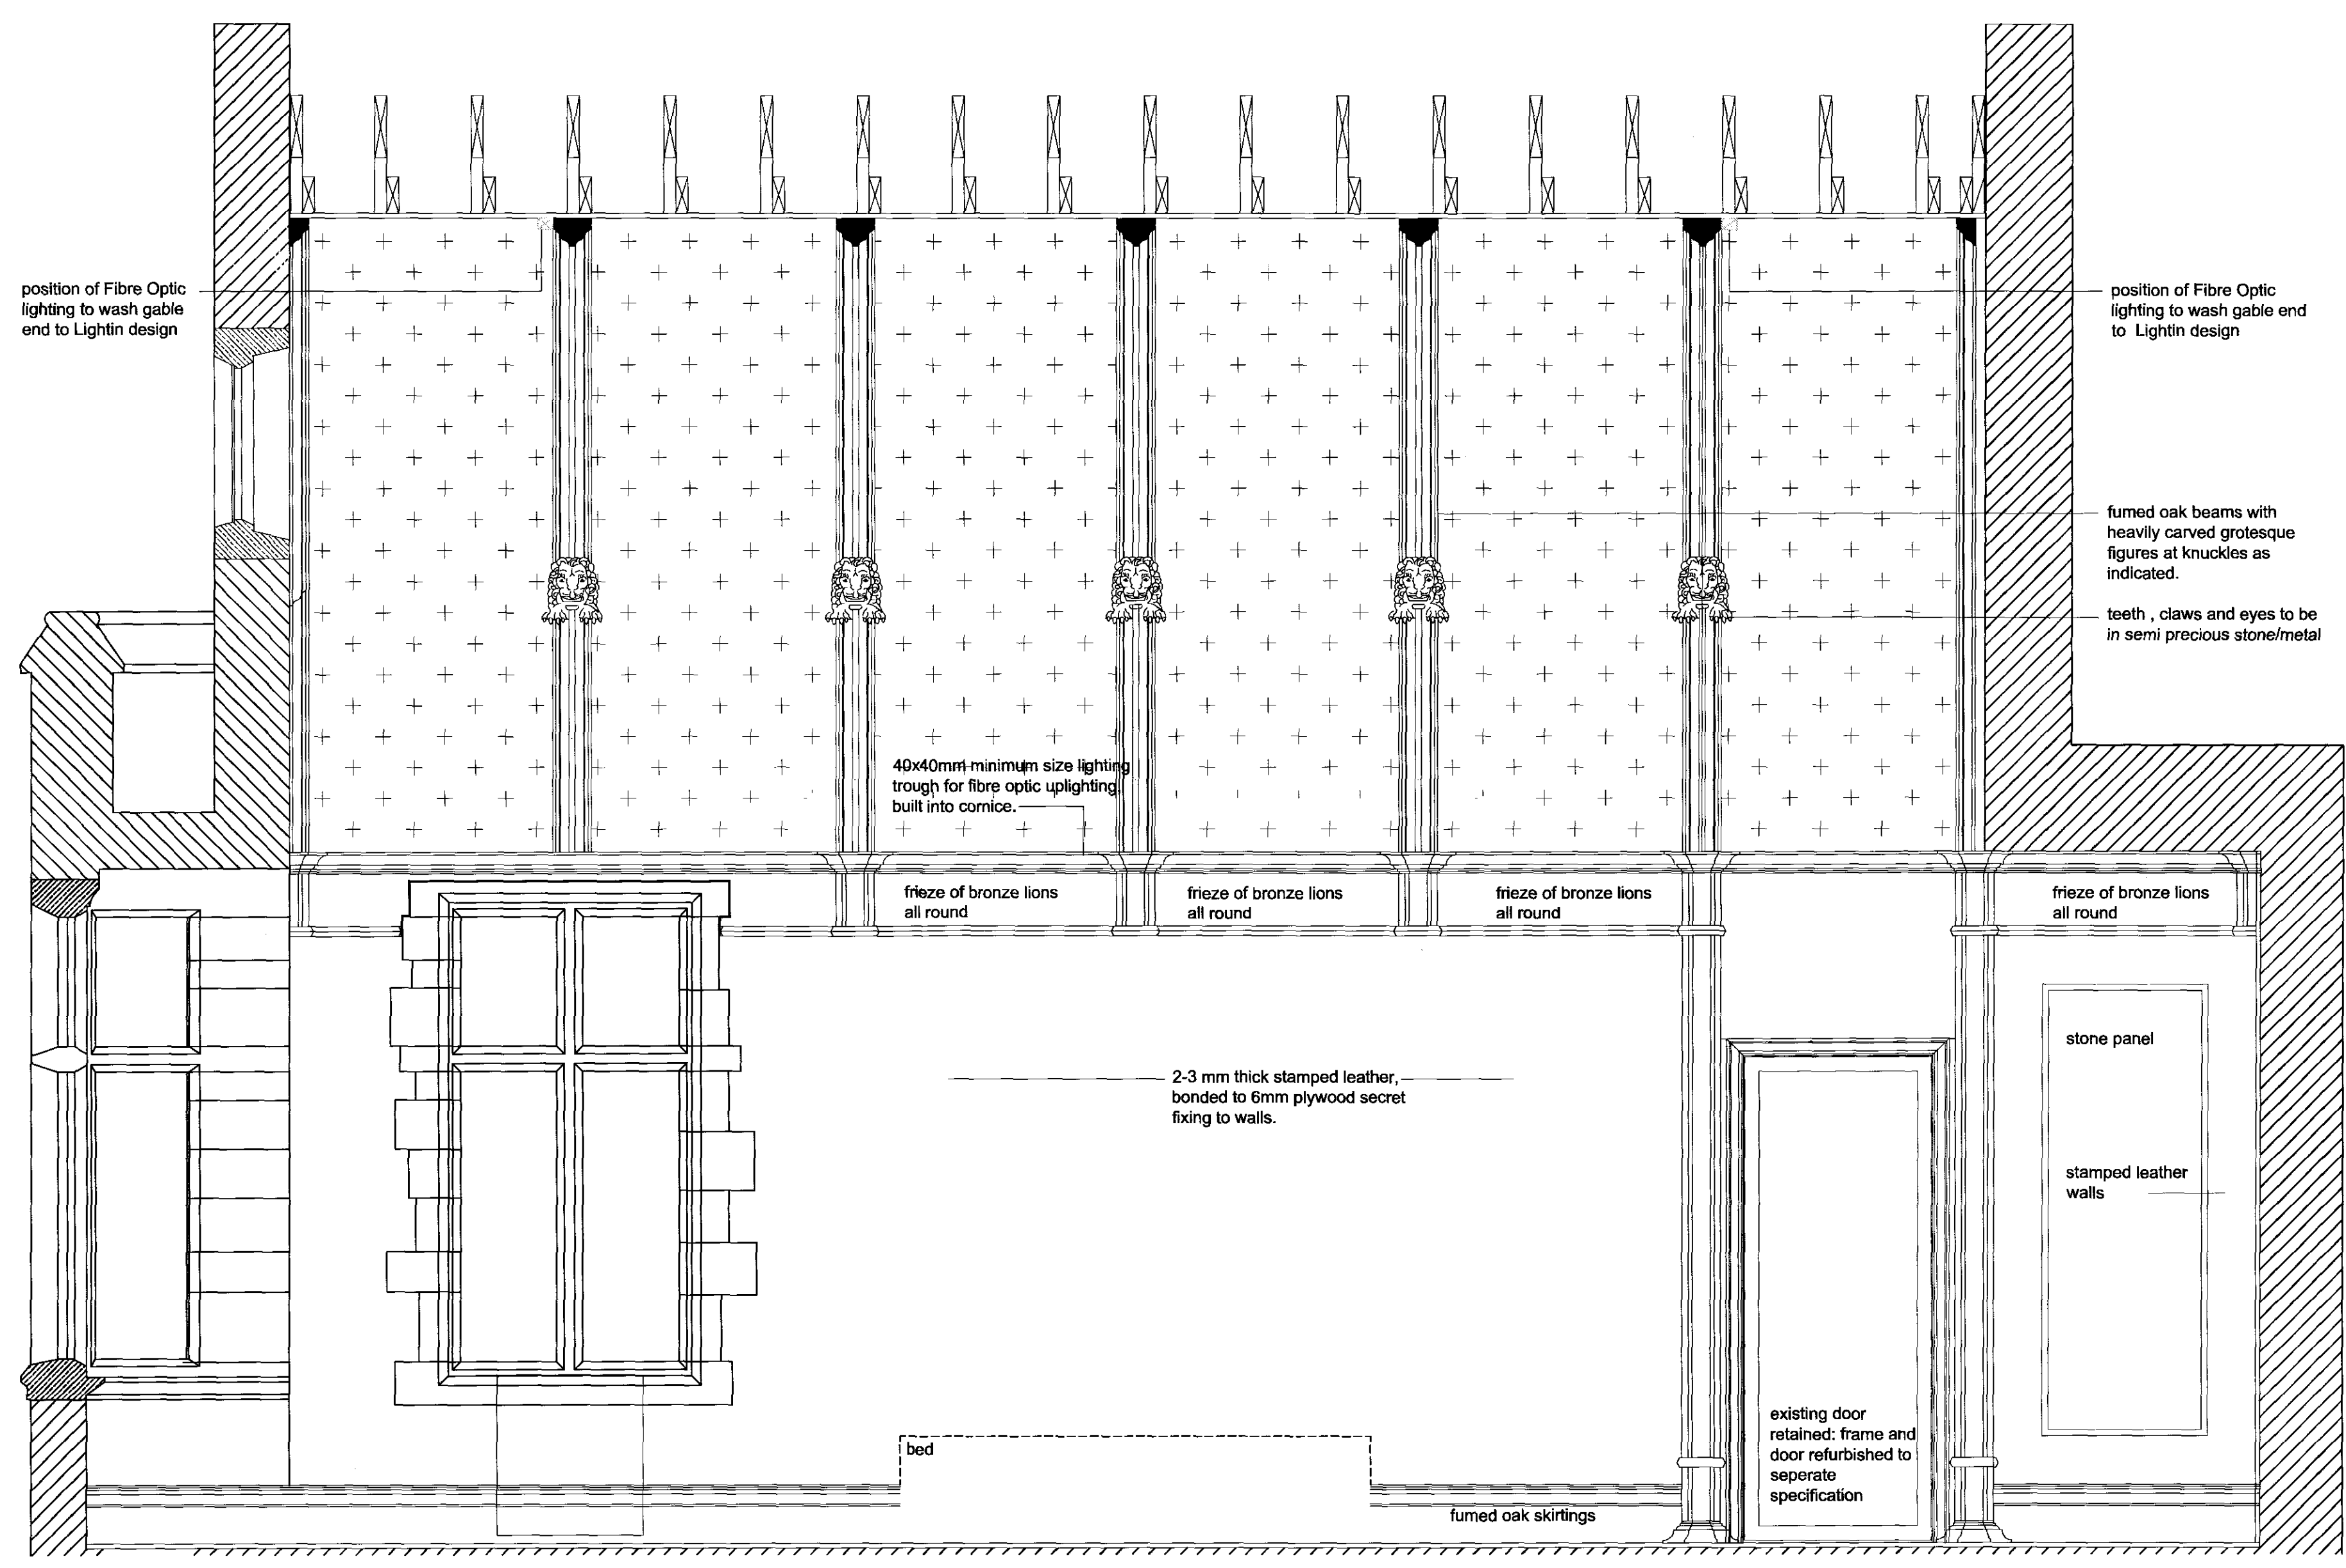

HATCHED AREAS AT GABLE ENDS:
HEAVY CARVED LIMESTONE

HATCHED AREAS IN-BETWEEN RAFTERS:
STONE LOOK-ALIKE PANELS TO MATCH
GABLE END STONE.

1 MASTER BEDROOM - SECTION
AS 202 scale 1:20 @ A1