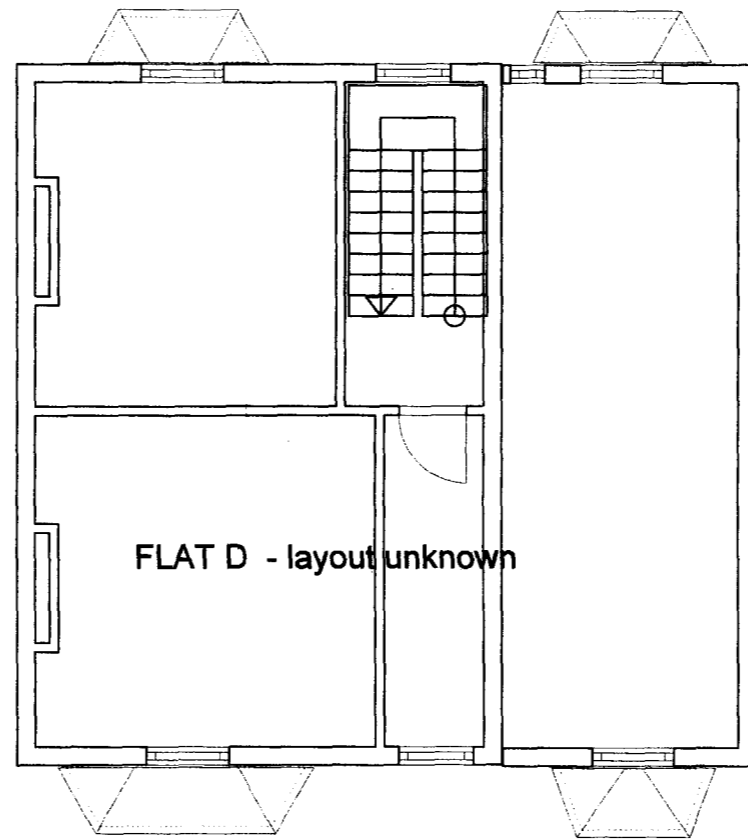

first floor plan

second floor

existing layouts

0249 / 05

Project:	alterations 30 South Hill Park London NW3
Owner:	Mr P Ellis 30A South Hill Park London NW3
Architect:	AJ architects - 020 8446 6797 - copyright 2A Woodberry Gardens London N12 0HD
File name:	249 01 exlay
Scale:	1 : 100 Date: 07/09/2009 1st & second floors