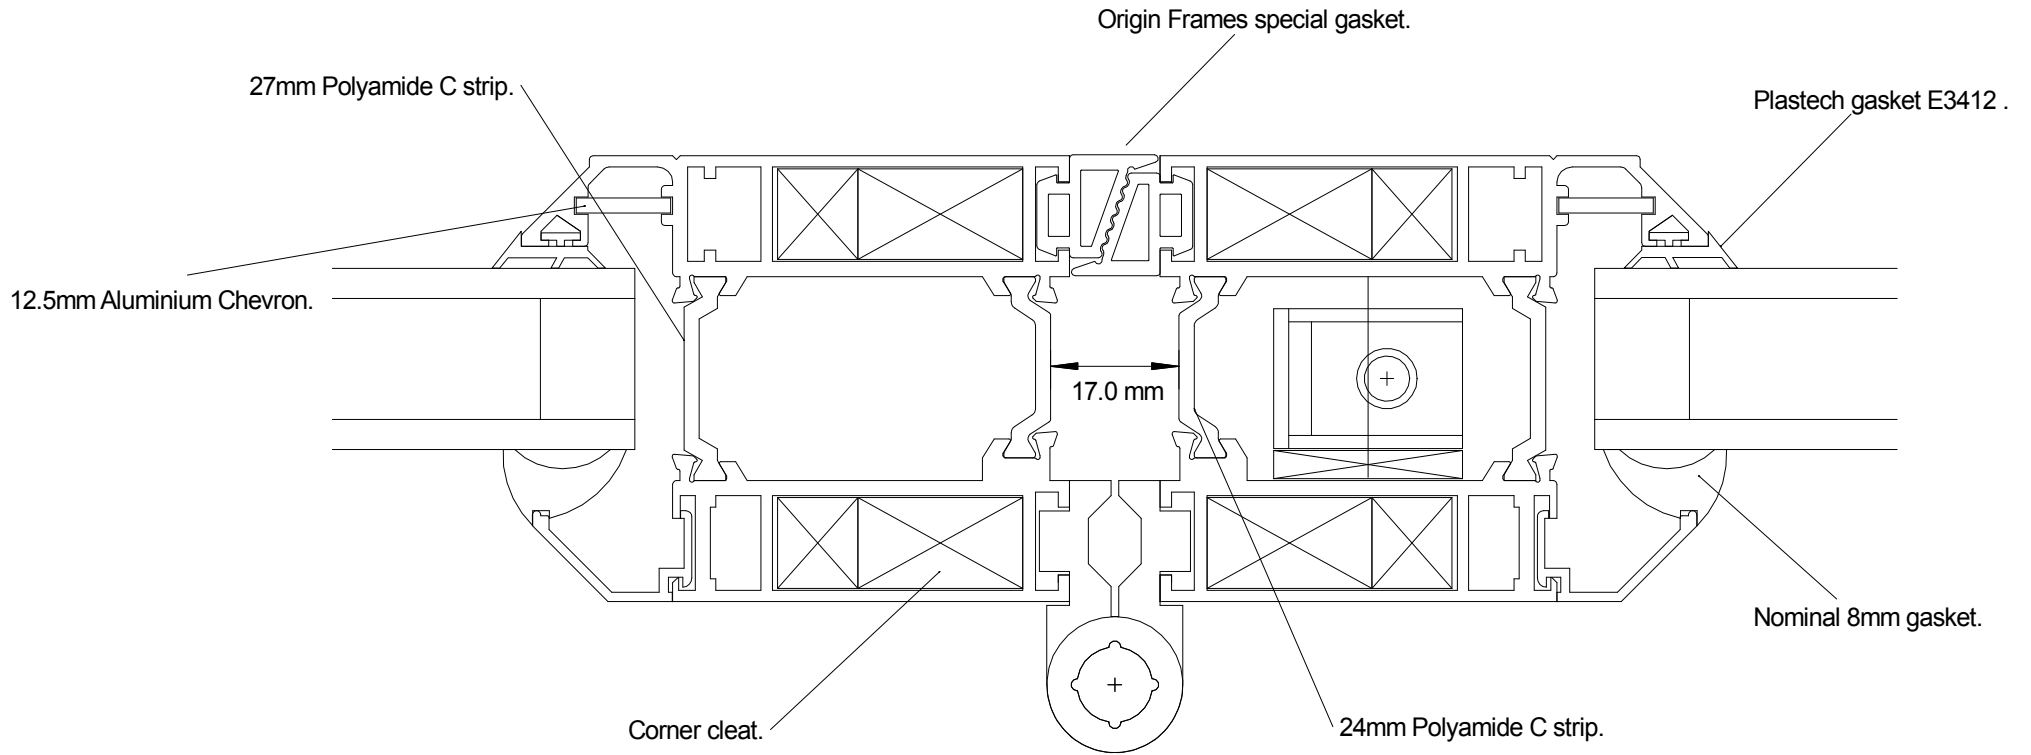

Outward opening Stiles.

			SCALE	DATE	DRAWING TITLE	PART No	
			1:1 @ A4	Feb 04	Origin Frames. Easifold 3000 doors.		
			CHECKED	MATERIAL			
			DRAWN	FINISH	HingeStile Details.	REV	DRAWING No
A	27.11.02	Throat dim on threshold increased at request of Technoform. Was 17mm.	NJF			A	OF-002a
REV	DATE	DETAILS.					