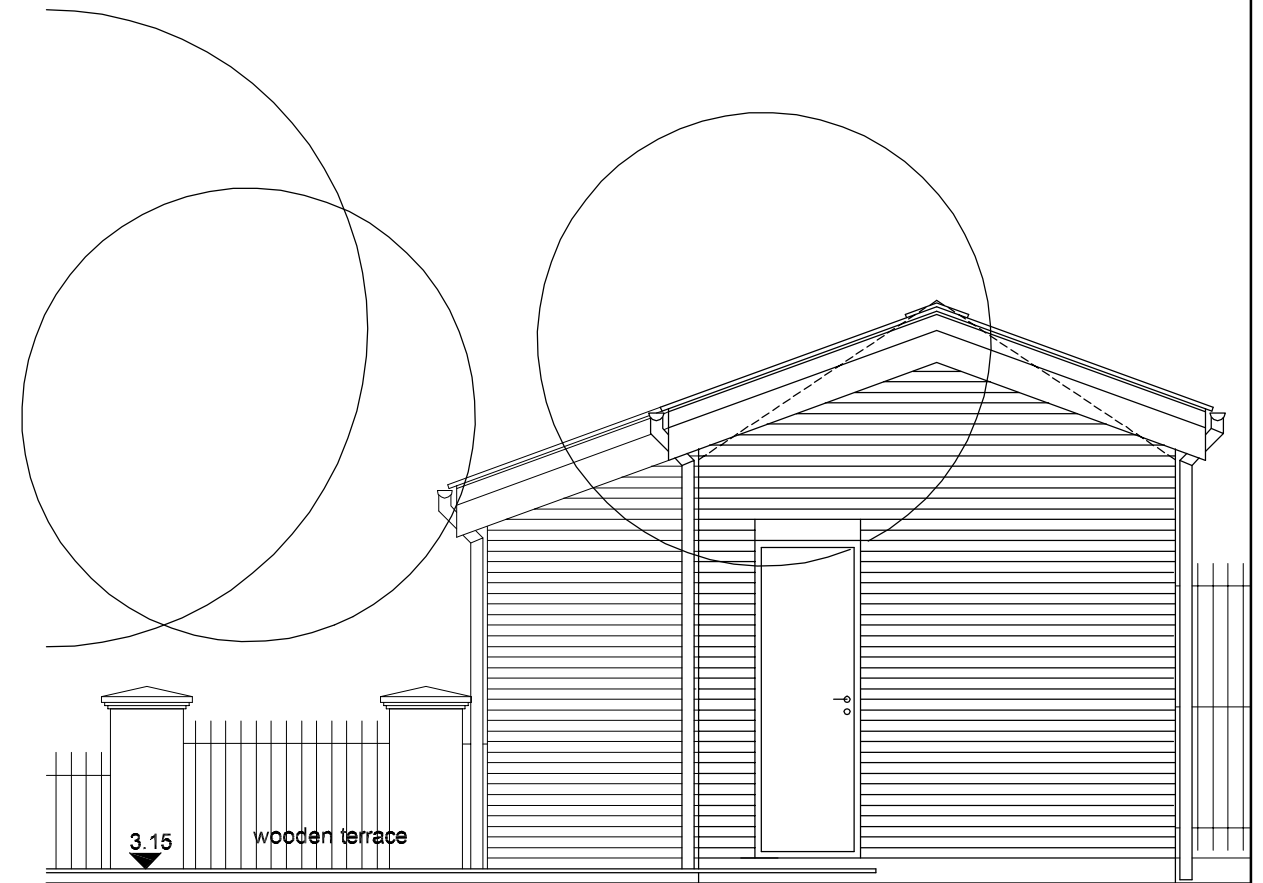

Ground Floor Plan
Garage Conversation - Storage / Atelier

Roof Plan

ILLUM / DAVIS - Extension - 6 Keats Grove, Hampstead, London NW3 2RT

subject	scale	drw. number	rev
Garage Conversation - Storage / Atelier Ground Floor / Roof - Plans	1:50	AG2-1.02	
	date		
	26.09.09		

- Roof :
- laminated roof beams - exposed
 - wooden roof joists
 - roof tiling as per main house
 - membranes / insulation
 - plasterboard, painted

Facade - Garden
Garage Conversation - Storage / Atelier

ILLUM / DAVIS - Extension - 6 Keats Grove, Hampstead, London NW3 2RT

subject	scale	drw. number	rev
Garage Conversation - Storage / Atelier Facade - Garden	1:50	AG2-1.04	
	date		
	26.09.09		

Facade - Heat Hurst Road
Garage Conversation - Storage / Atelier

Facade - Garden Gable

neighbour house

ILLUM / DAVIS - Extension - 6 Keats Grove, Hampstead, London NW3 2RT

subject	scale	drw. number	rev
Garage Conversation - Storage / Atelier Facade - Street / Neighbour Gable	1:50	AG2-1.05	
	date		
	26.09.09		