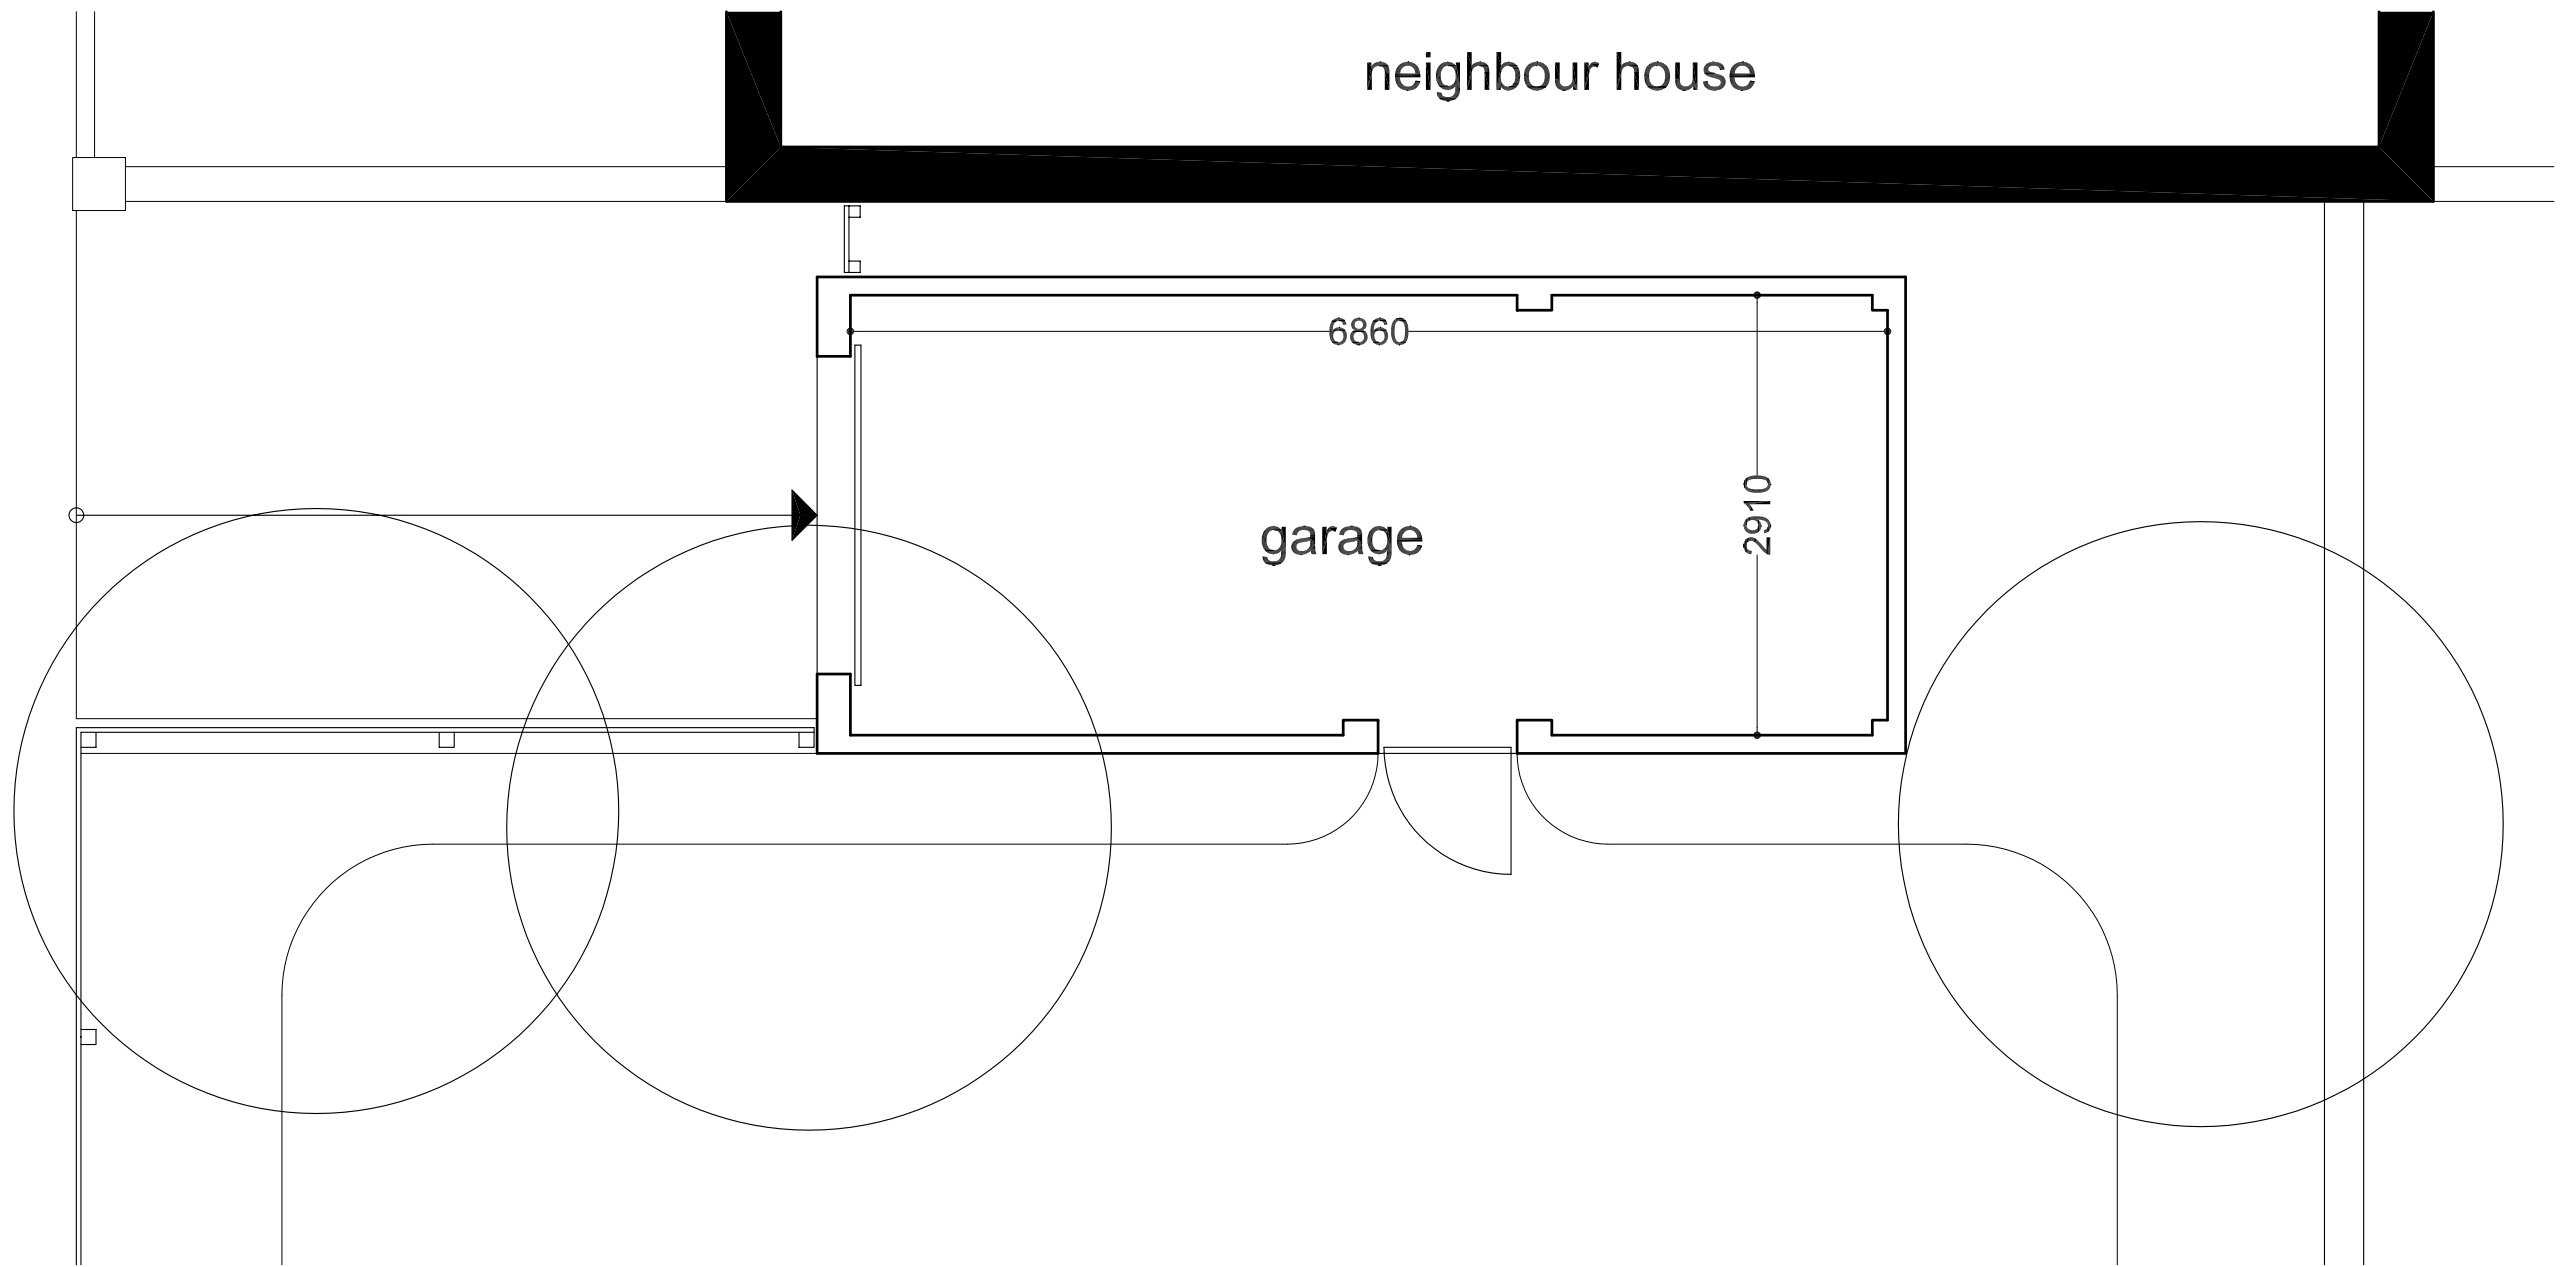

Heath Hurst Road

Existing - Plan - Garage