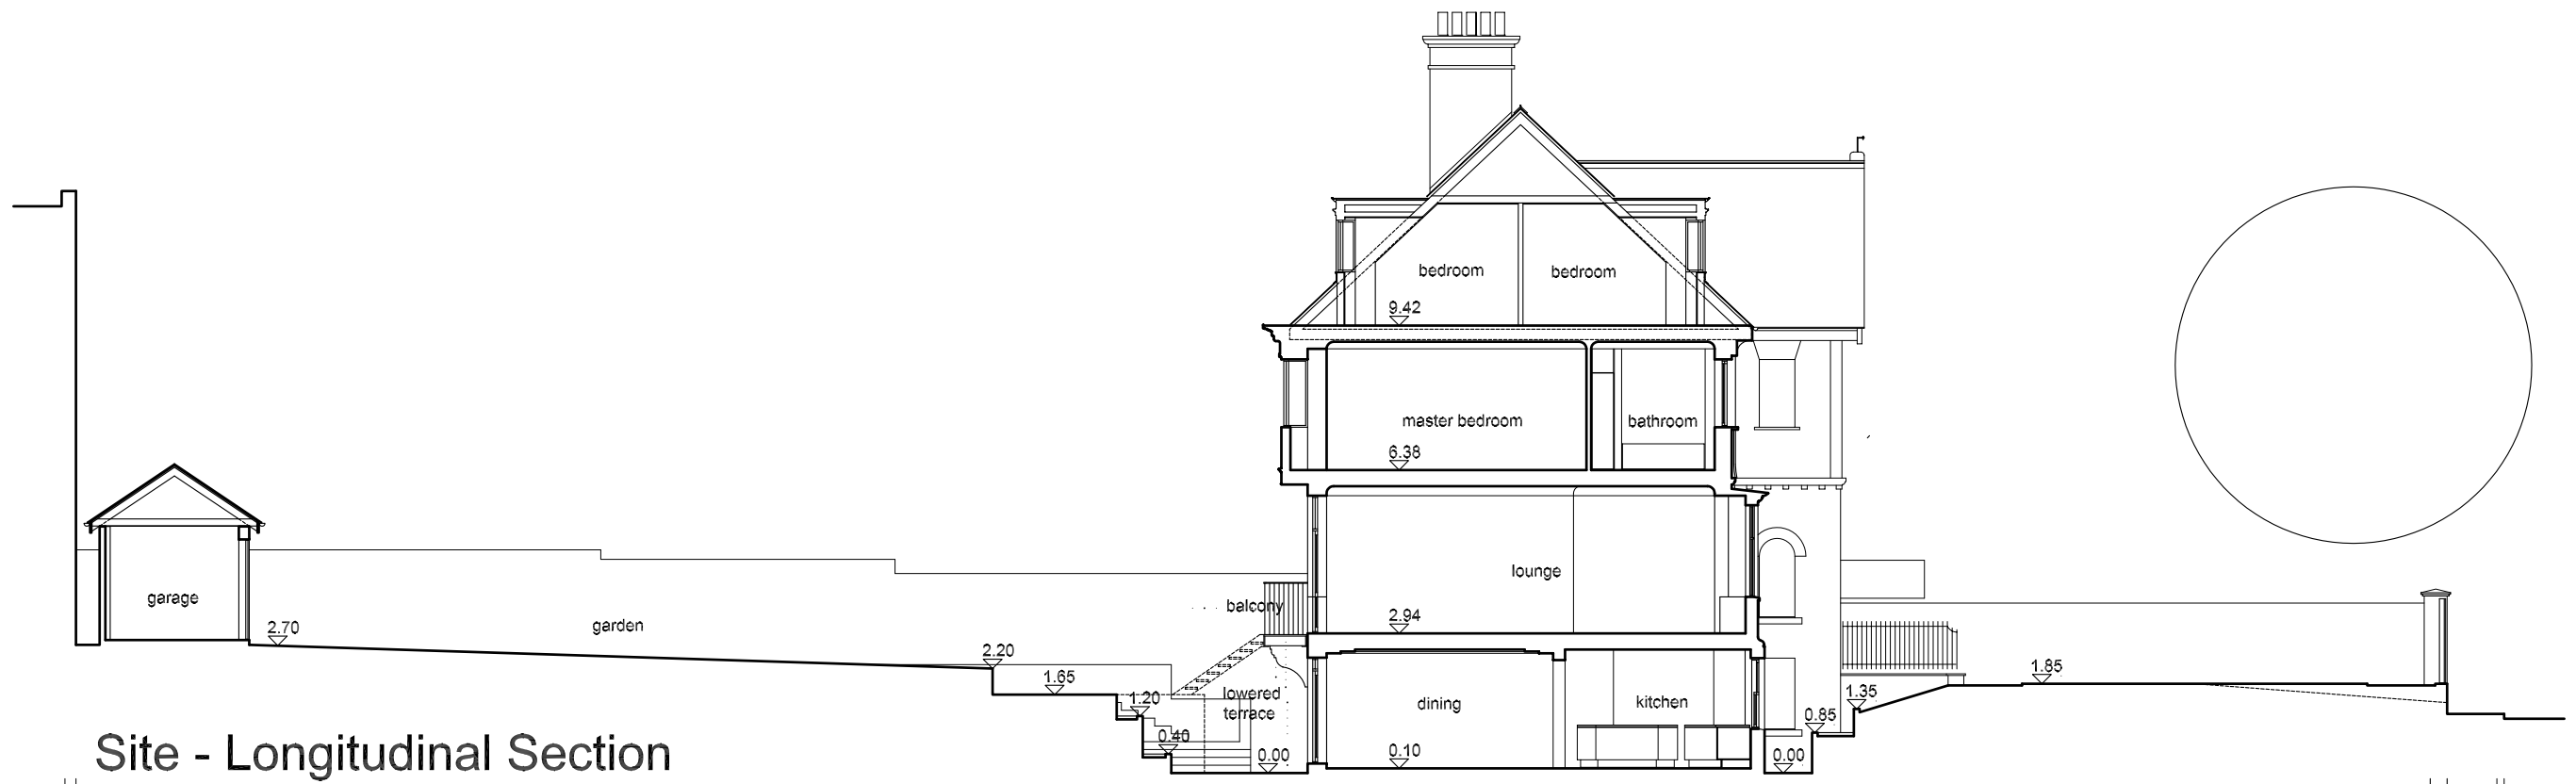

Facade - Neighbour
Garage Conversation - Storage / Atelier

ILLUM / DAVIS - Extension - 6 Keats Grove, Hampstead, London NW3 2RT

subject	scale	drw. number	rev
	Garage Conversation - Storage / Atelier	1:50	
	date	AG2-1.06	
	26.09.09		