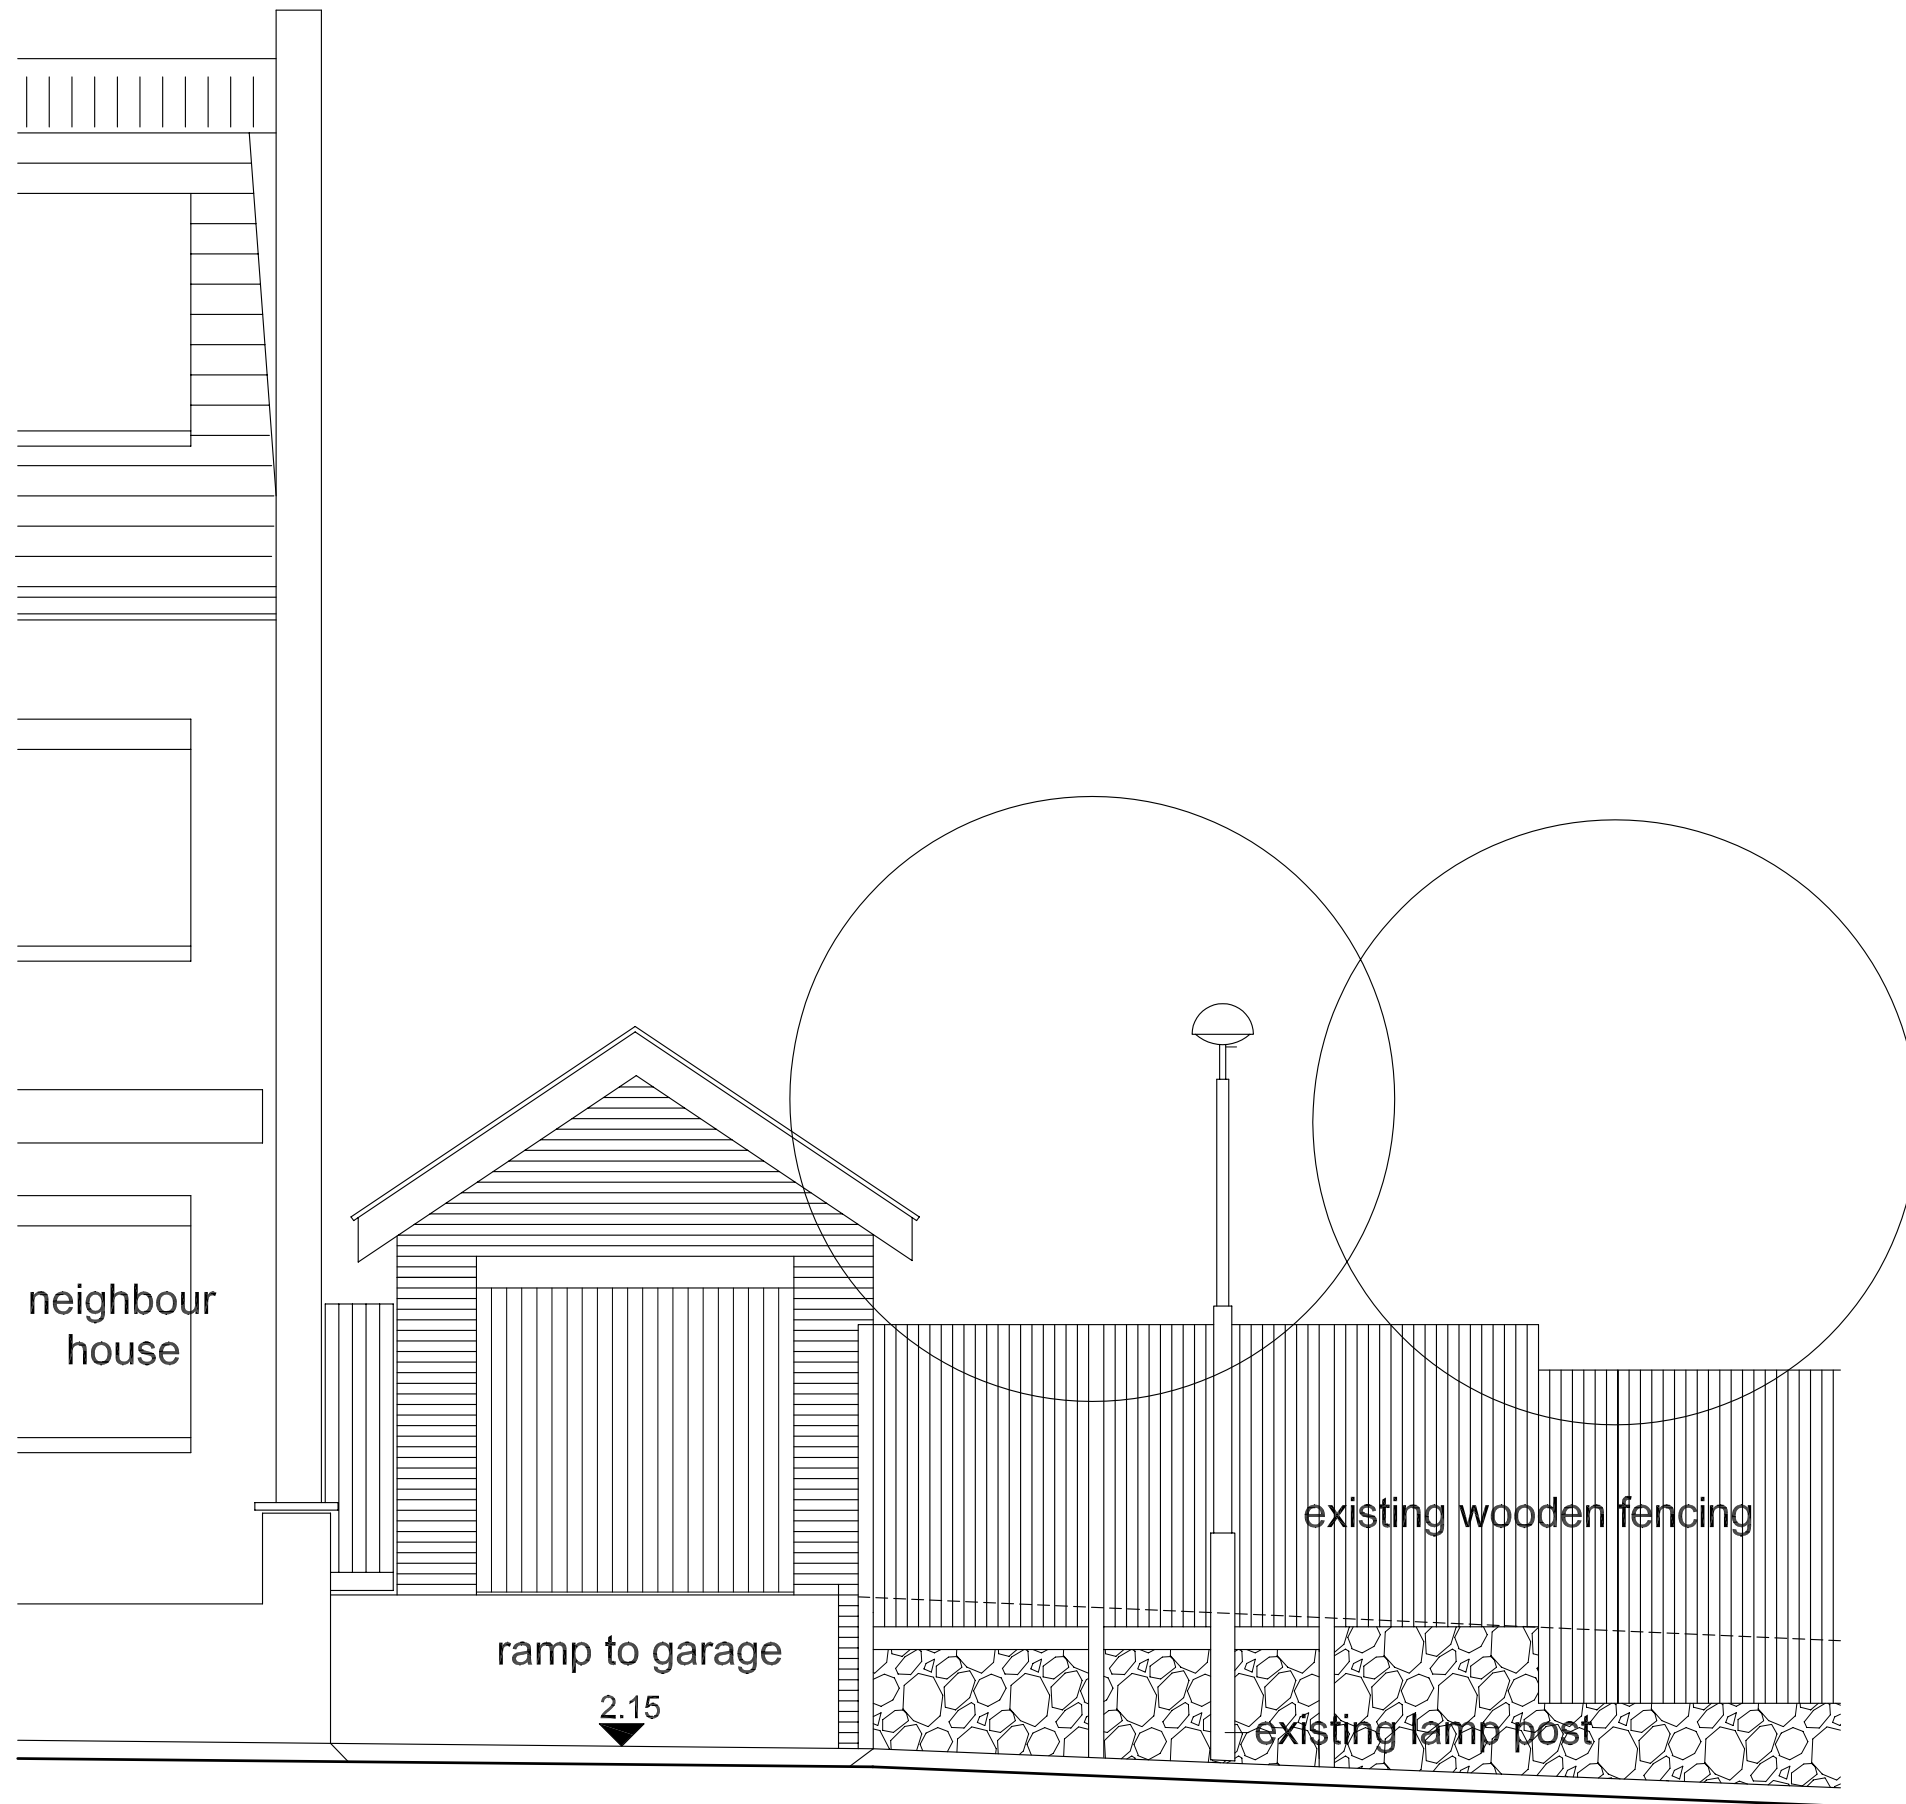

Heath Hurst Road

Existing - Plan - Garage

ILLUM / DAVIS - Extension - 6 Keats Grove, Hampstead, London			
subject	scale	drw. number	rev
Existing	1:50	PXG.02.1	
Garage - Plan	date 03.03.09		

Existing - Garden Facade - Garage

ILLUM / DAVIS - Extension - 6 Keats Grove, Hampstead, London

subject	scale	drw. number	rev
Existing Garage - Garden Facade	1:50	PXG.02.2	
	date		
	03.03.09		

Drw. format - A3

Existing
Street Facade - Garage

ILLUM / DAVIS - Extension - 6 Keats Grove, Hampstead, London

subject	scale	drw. number	rev
Existing Garage - Street Facade	1:50	PXG.02.3	
	date		03.03.09