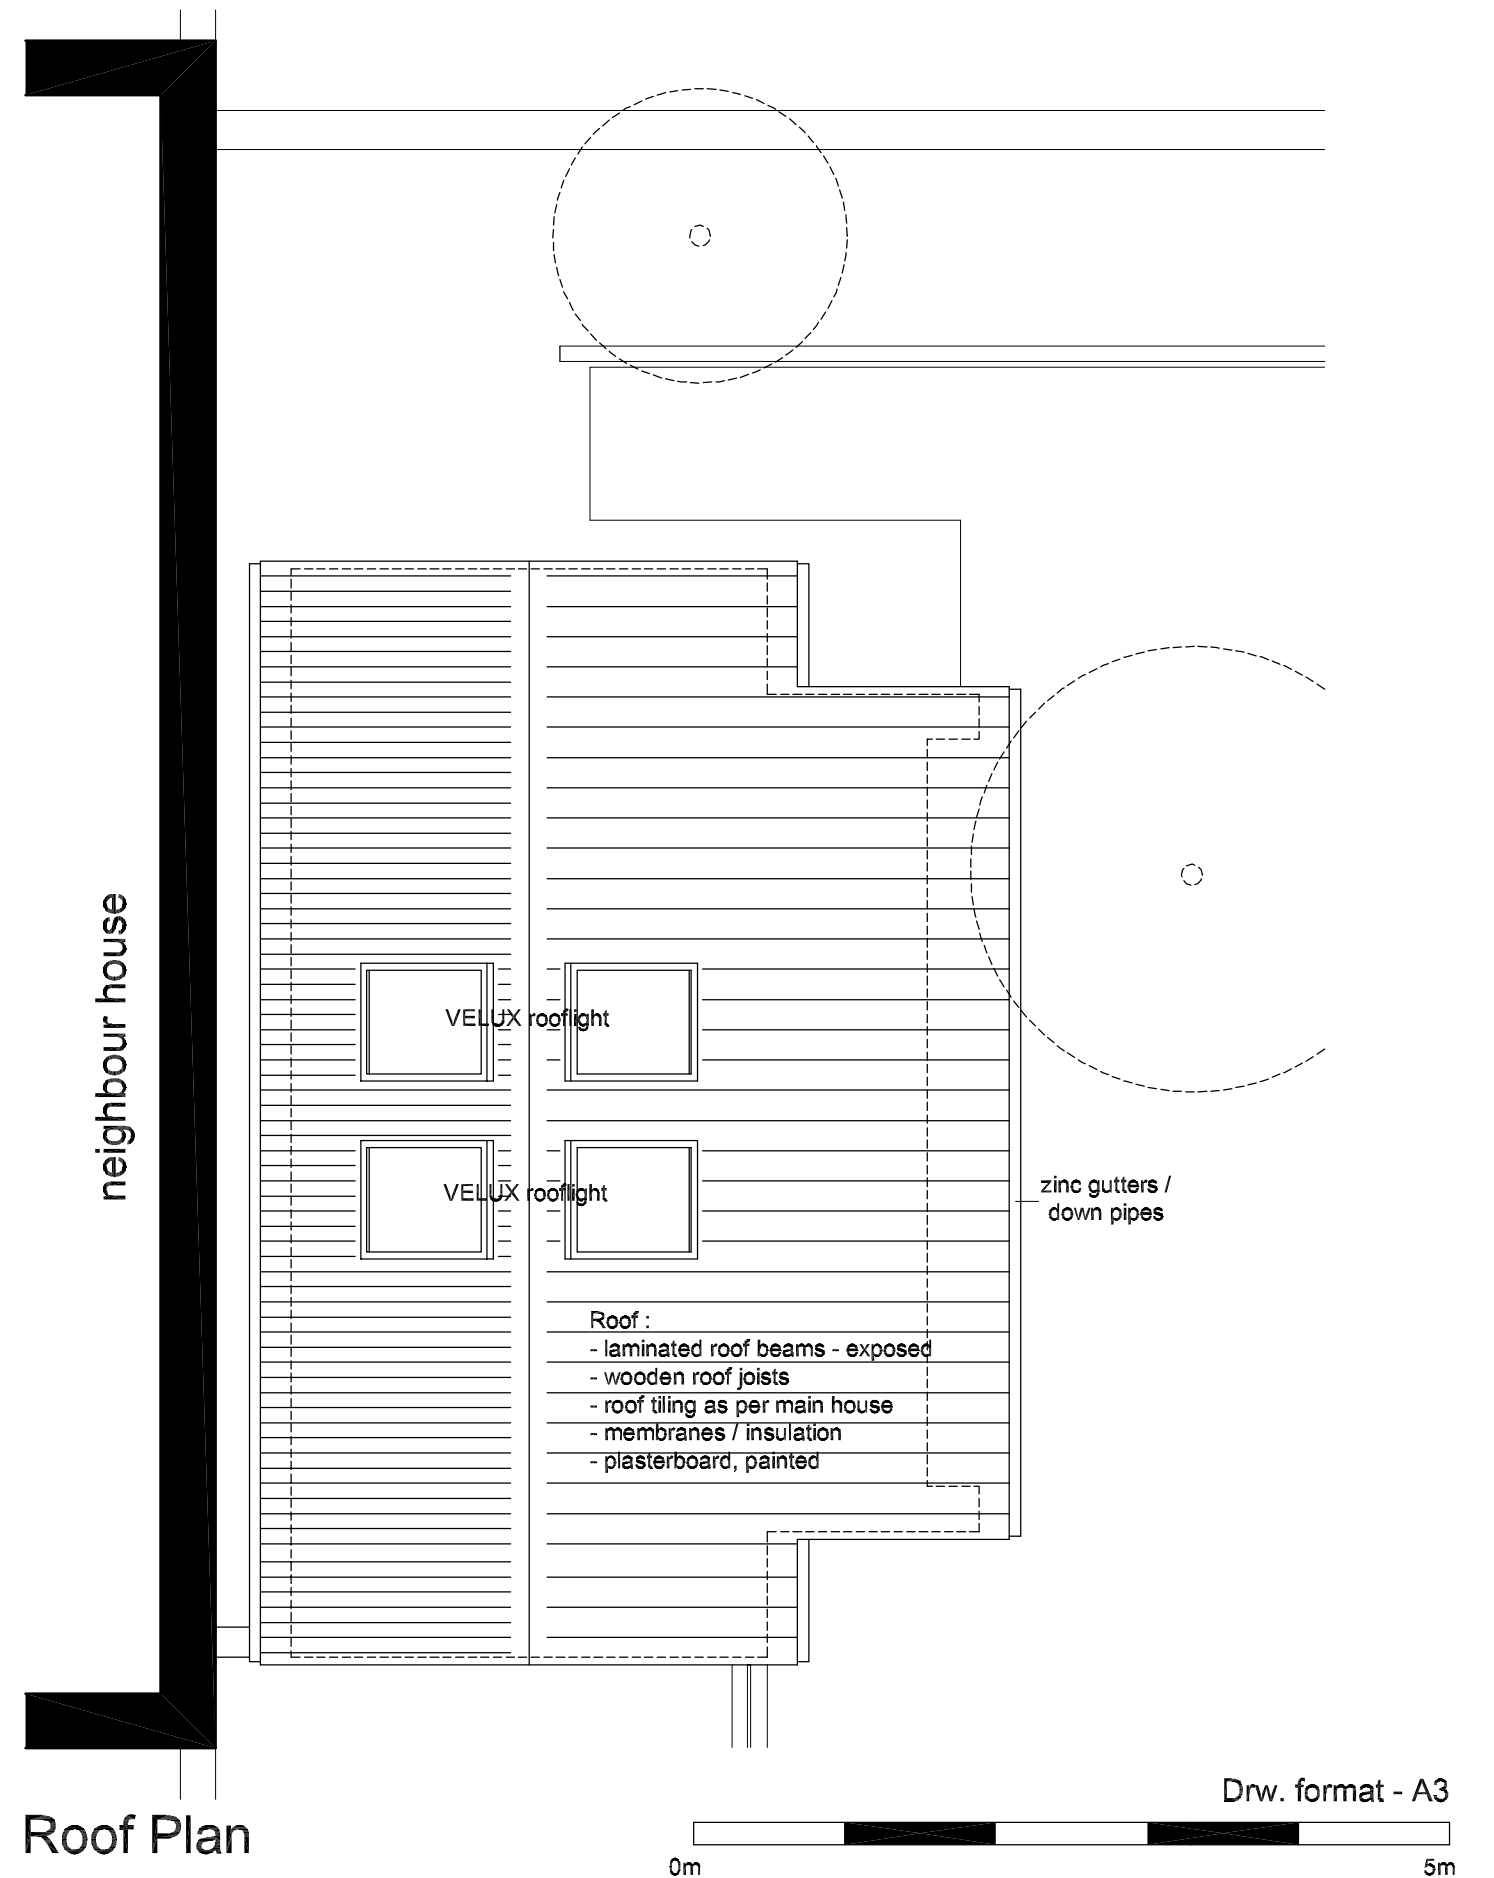

Ground Floor Plan
Garage Conversation - Storage / Atelier

Roof Plan

ILLUM / DAVIS - Extension - 6 Keats Grove, Hampstead, London NW3 2RT

subject	scale	drw. number	rev
Garage Conversation - Storage / Atelier Ground Floor / Roof - Plans	1:50	AG2-1.02	
	date		
	26.09.09		