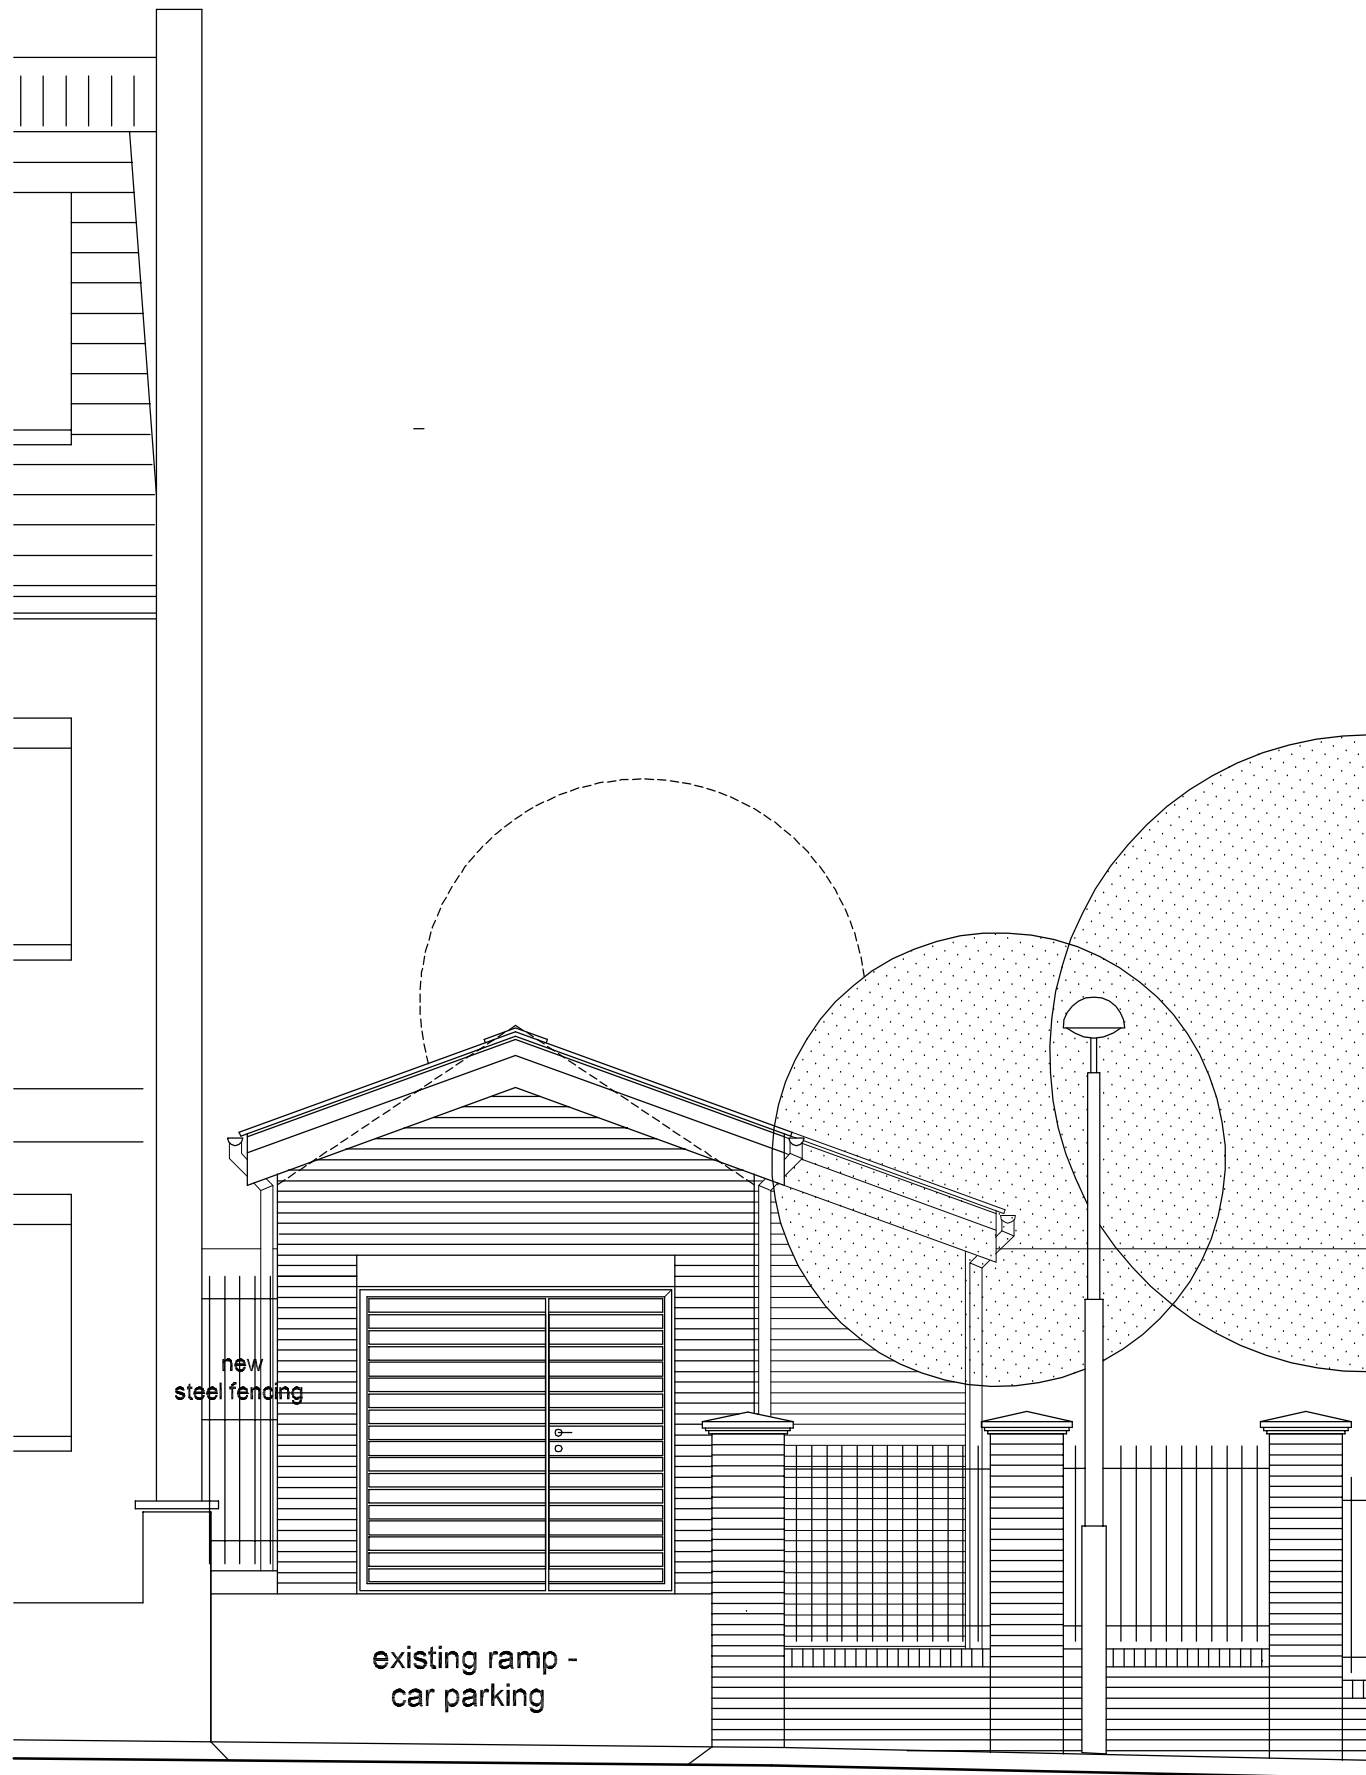

Facade - Heat Hurst Road
Garage Conversation - Storage / Atelier