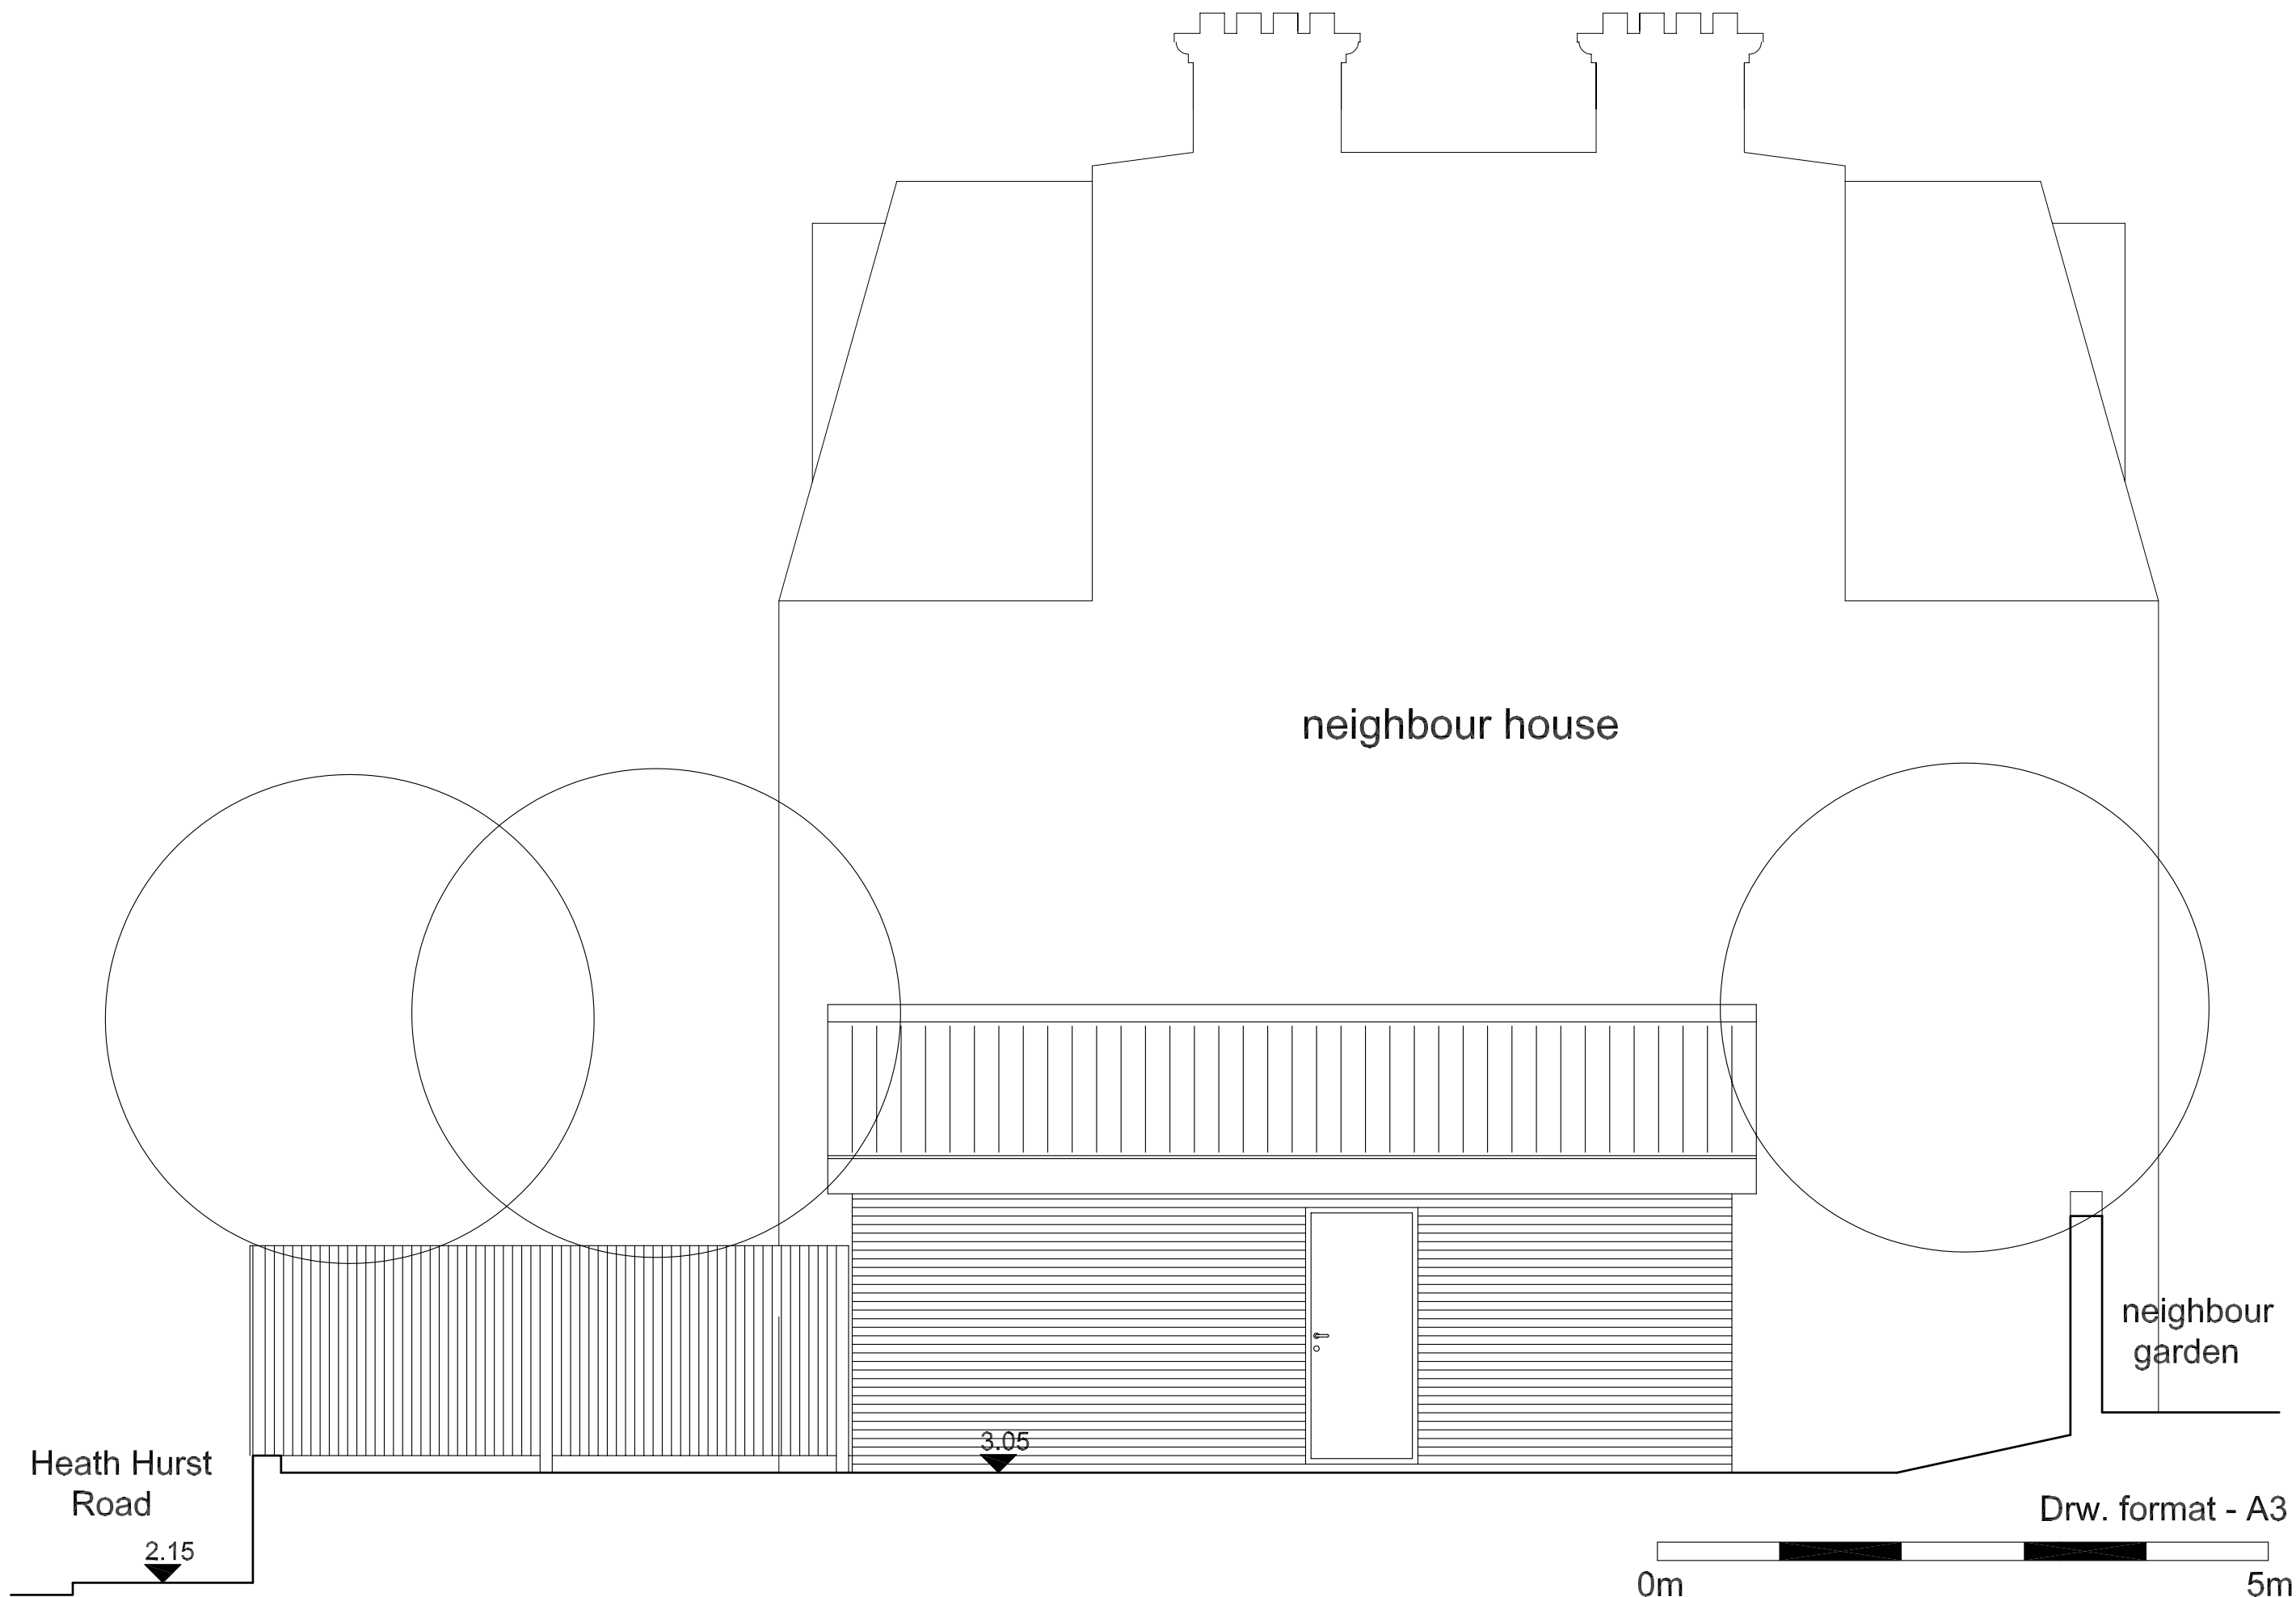

Existing - Garden Facade - Garage

ILLUM / DAVIS - Extension - 6 Keats Grove, Hampstead, London

subject	scale	drw. number	rev
Existing Garage - Garden Facade	1:50	PXG.02.2	
	date		
	03.03.09		

Drw. format - A3