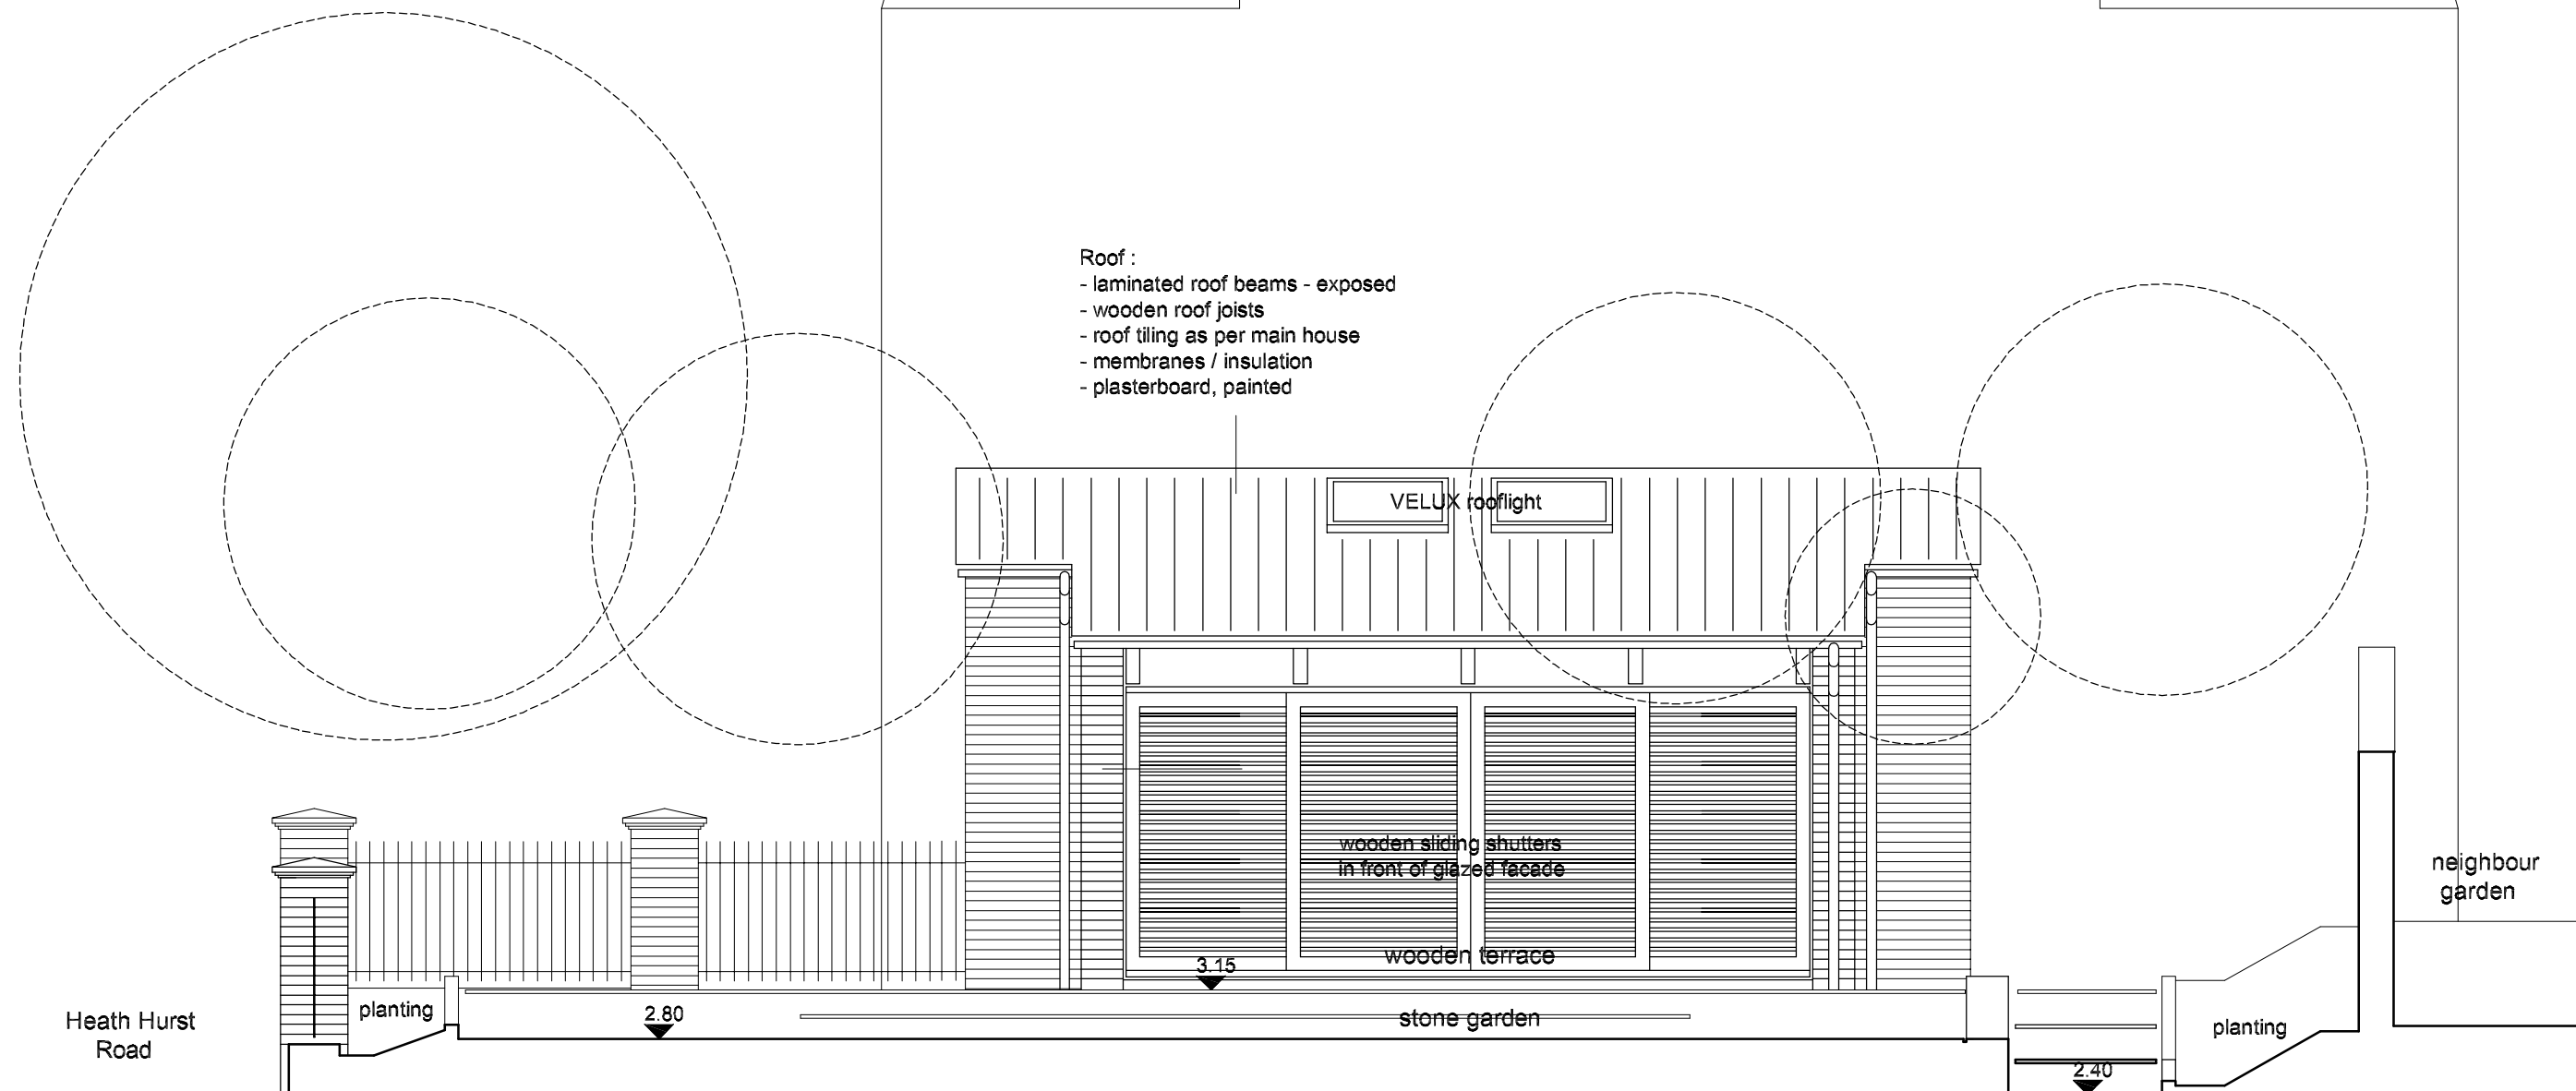

1. Roof :
2. laminated roof beams - exposed
   - wooden roof joists
   - roof tiling as per main house
   - membranes / insulation
   - plasterboard, painted