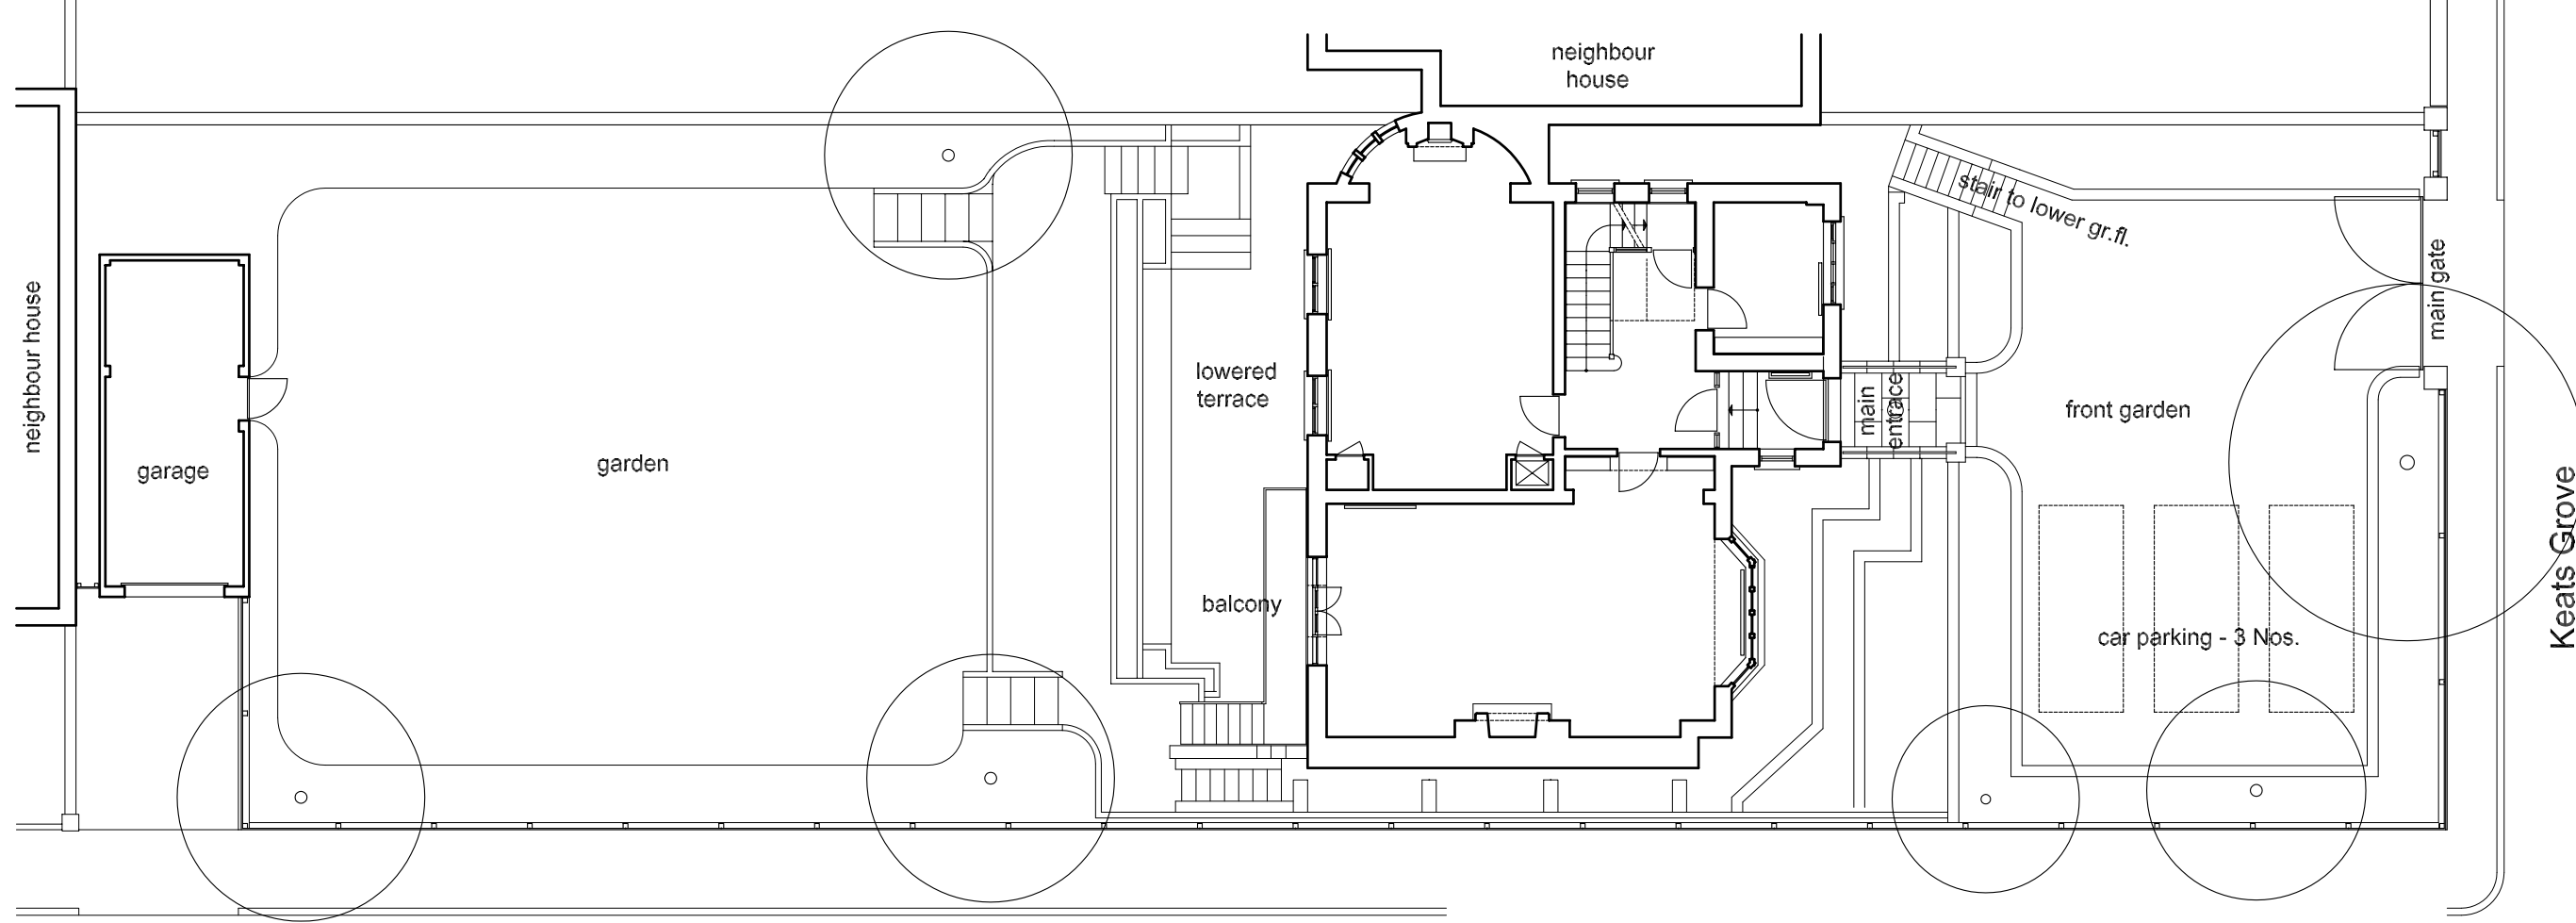

Facade - Neighbour
Garage Conversation - Storage / Atelier

ILLUM / DAVIS - Extension - 6 Keats Grove, Hampstead, London NW3 2RT

subject	scale	drw. number	rev
	Garage Conversation - Storage / Atelier	1:50	
	date	AG2-1.06	
	26.09.09		