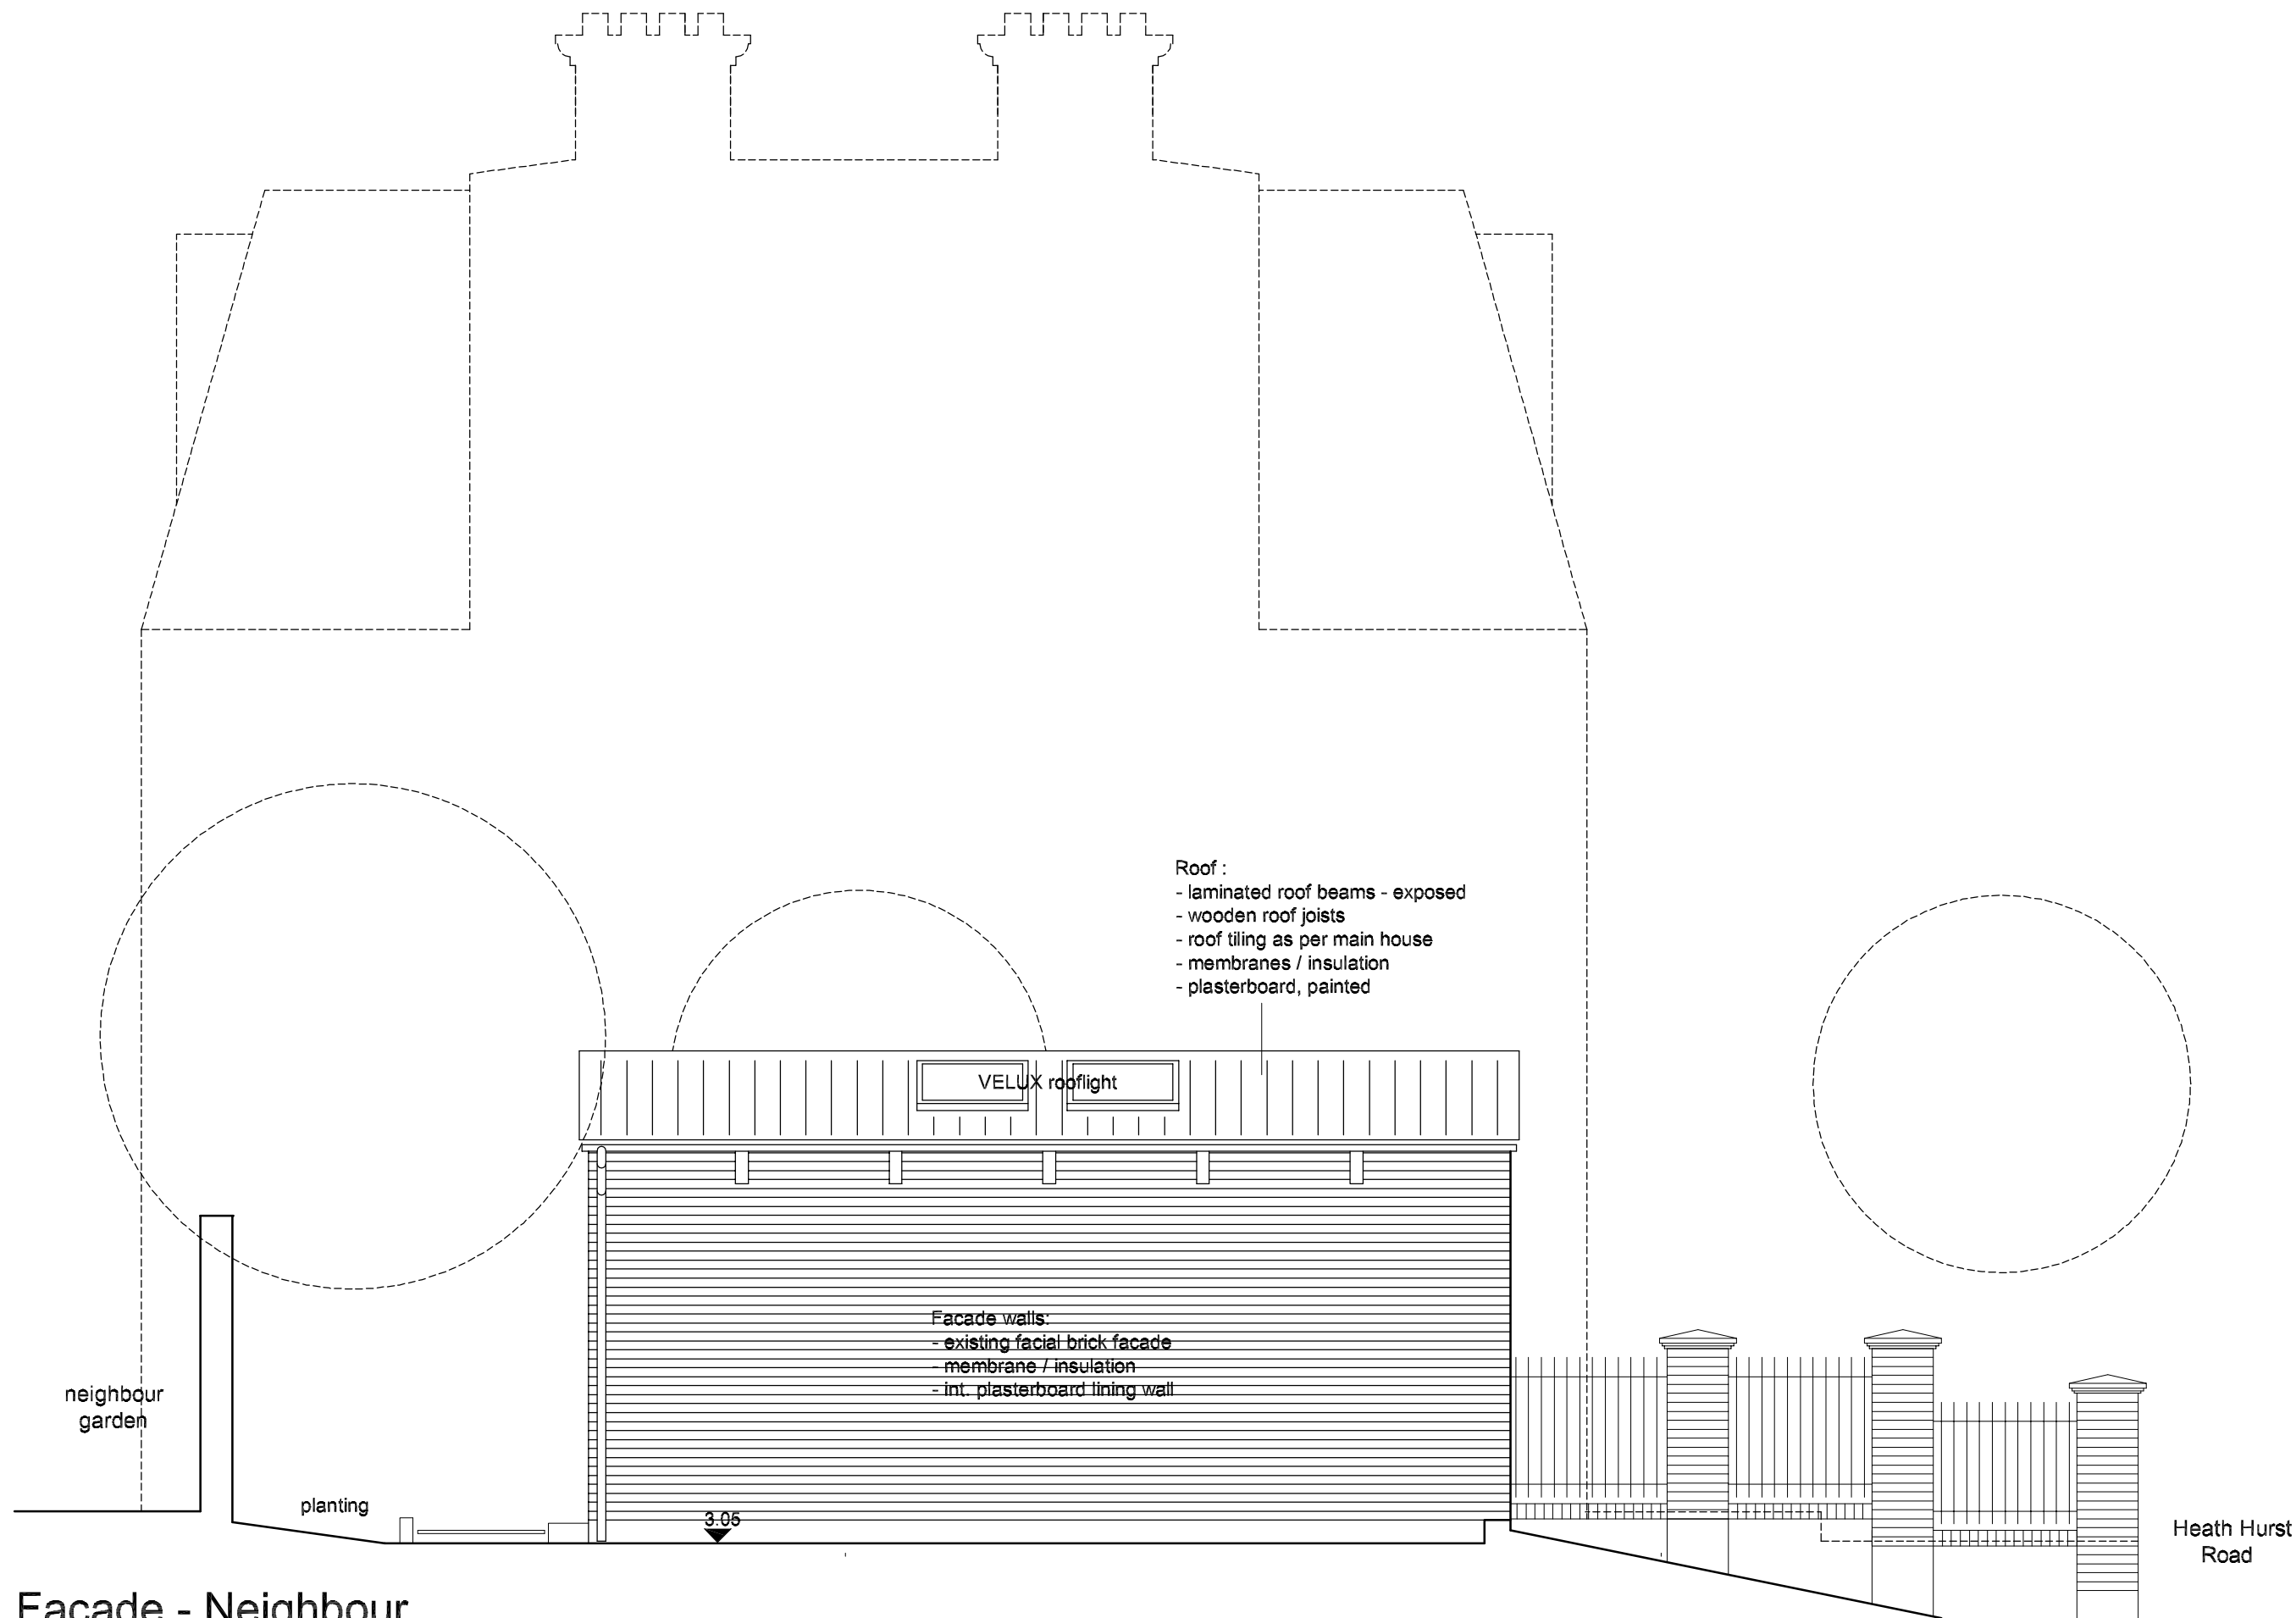

Facade - Neighbour
Garage Conversation - Storage / Atelier

ILLUM / DAVIS - Extension - 6 Keats Grove, Hampstead, London NW3 2RT

subject	scale	drw. number	rev
	Garage Conversation - Storage / Atelier	1:50	
	date	AG2-1.06	
	26.09.09