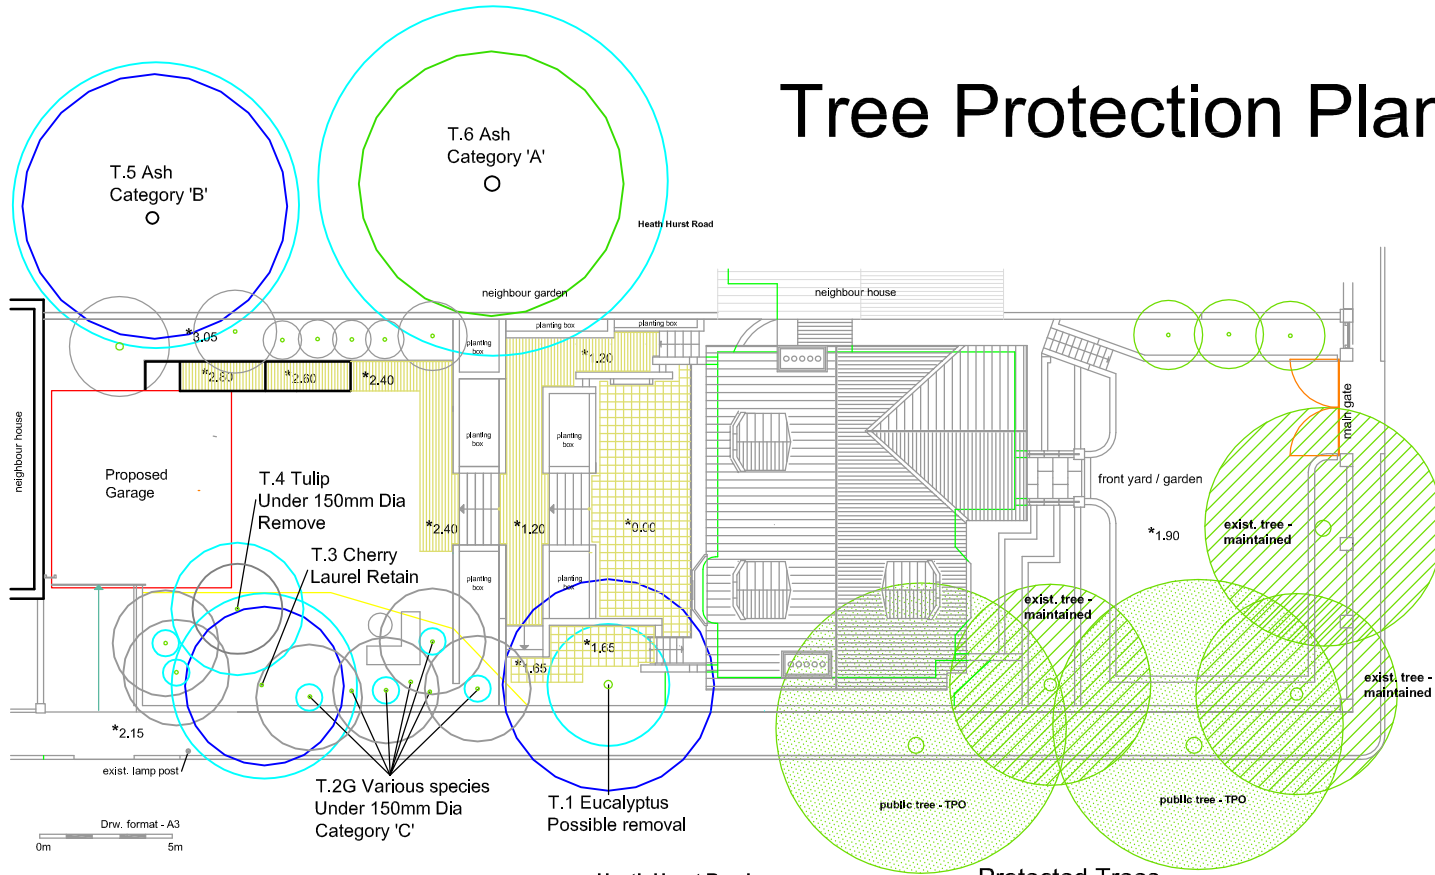

Tree Protection Plan

-  Cat 'A' Trees
-  Cat 'B' Trees
-  Cat 'C' Trees
-  Root Protection Area
-  Tree Protective Fencing

Garden and Tree Plan / Elevation

Heath Hurst Road

Protected Trees
unaffected by proposal

Keats Grove

Drw. format - A3
0m 5m