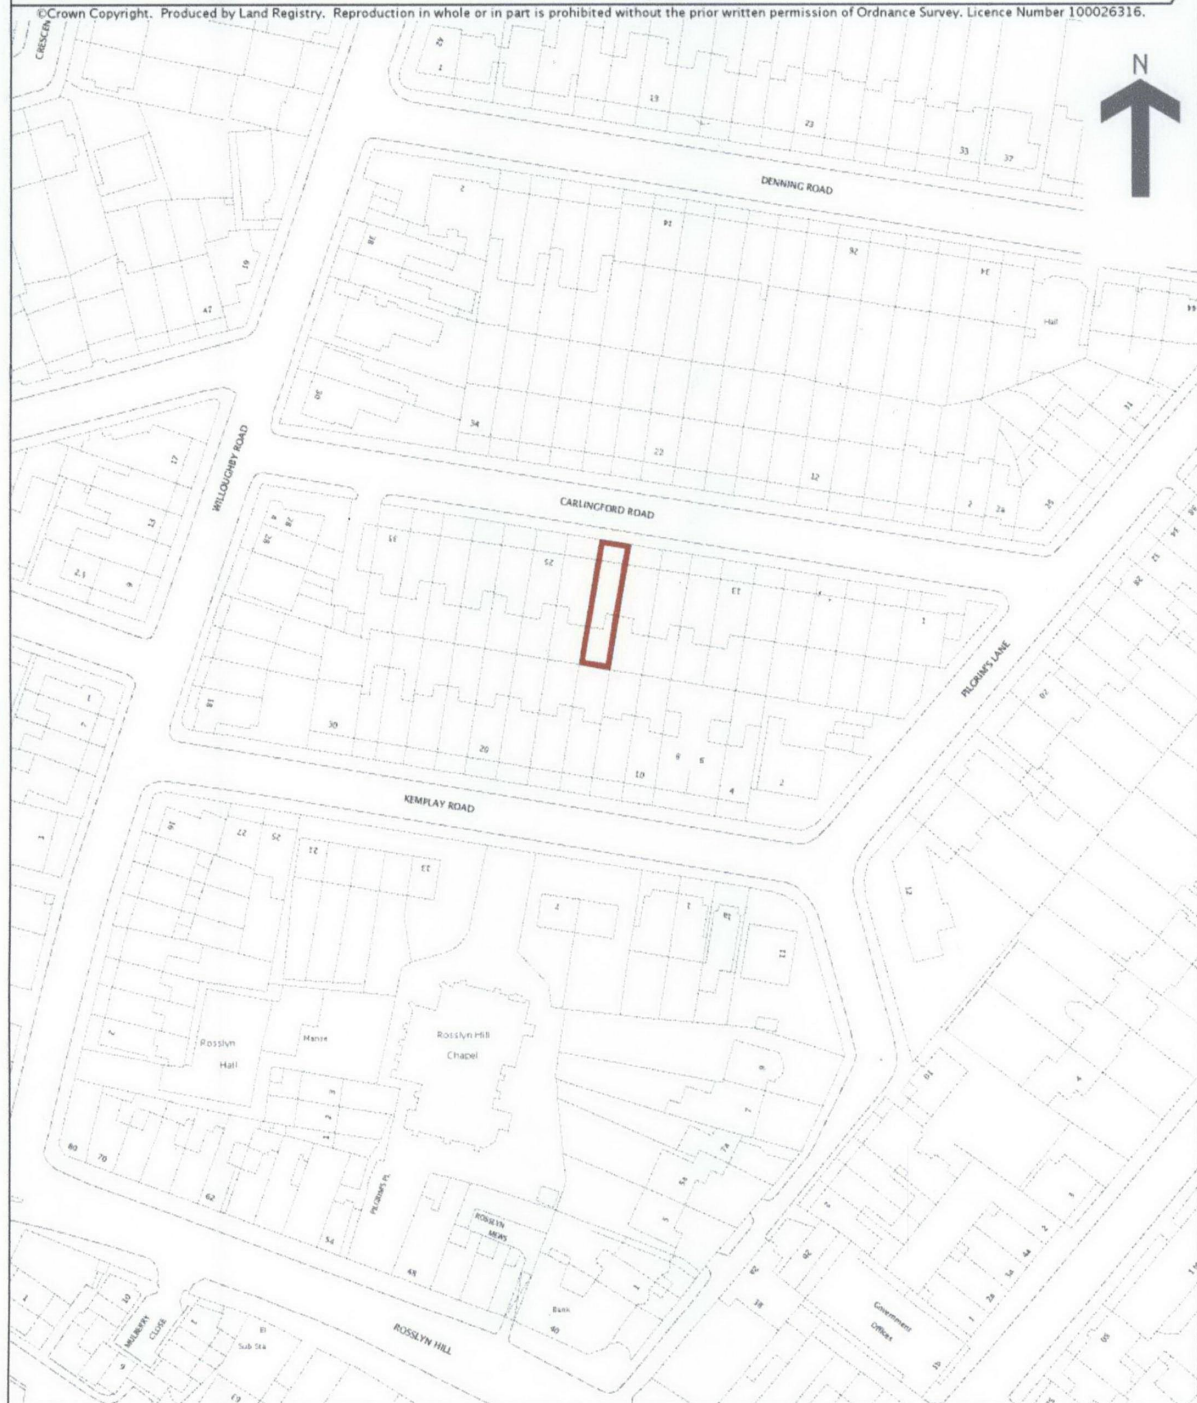

Land Registry Current title plan

Title number 320312
Ordnance Survey map reference TQ2685NE
Scale 1:1250
Administrative area CAMDEN

© Crown Copyright. Produced by Land Registry. Reproduction in whole or in part is prohibited without the prior written permission of Ordnance Survey. Licence Number 100026316.

This is a copy of the title plan on 4 SEP 2009 at 15:13:29. This copy does not take account of any application made after that time even if still pending in the Land Registry when this copy was issued.

The Land Registry endeavours to maintain high quality and scale accuracy of title plan images. The quality and accuracy of any print will depend on your printer, your computer and its print settings. This title plan shows the general position, not the exact line, of the boundaries. It may be subject to distortions in scale. Measurements scaled from this plan may not match measurements between the same points on the ground. See Land Registry Public Guide 7 - Title Plans.