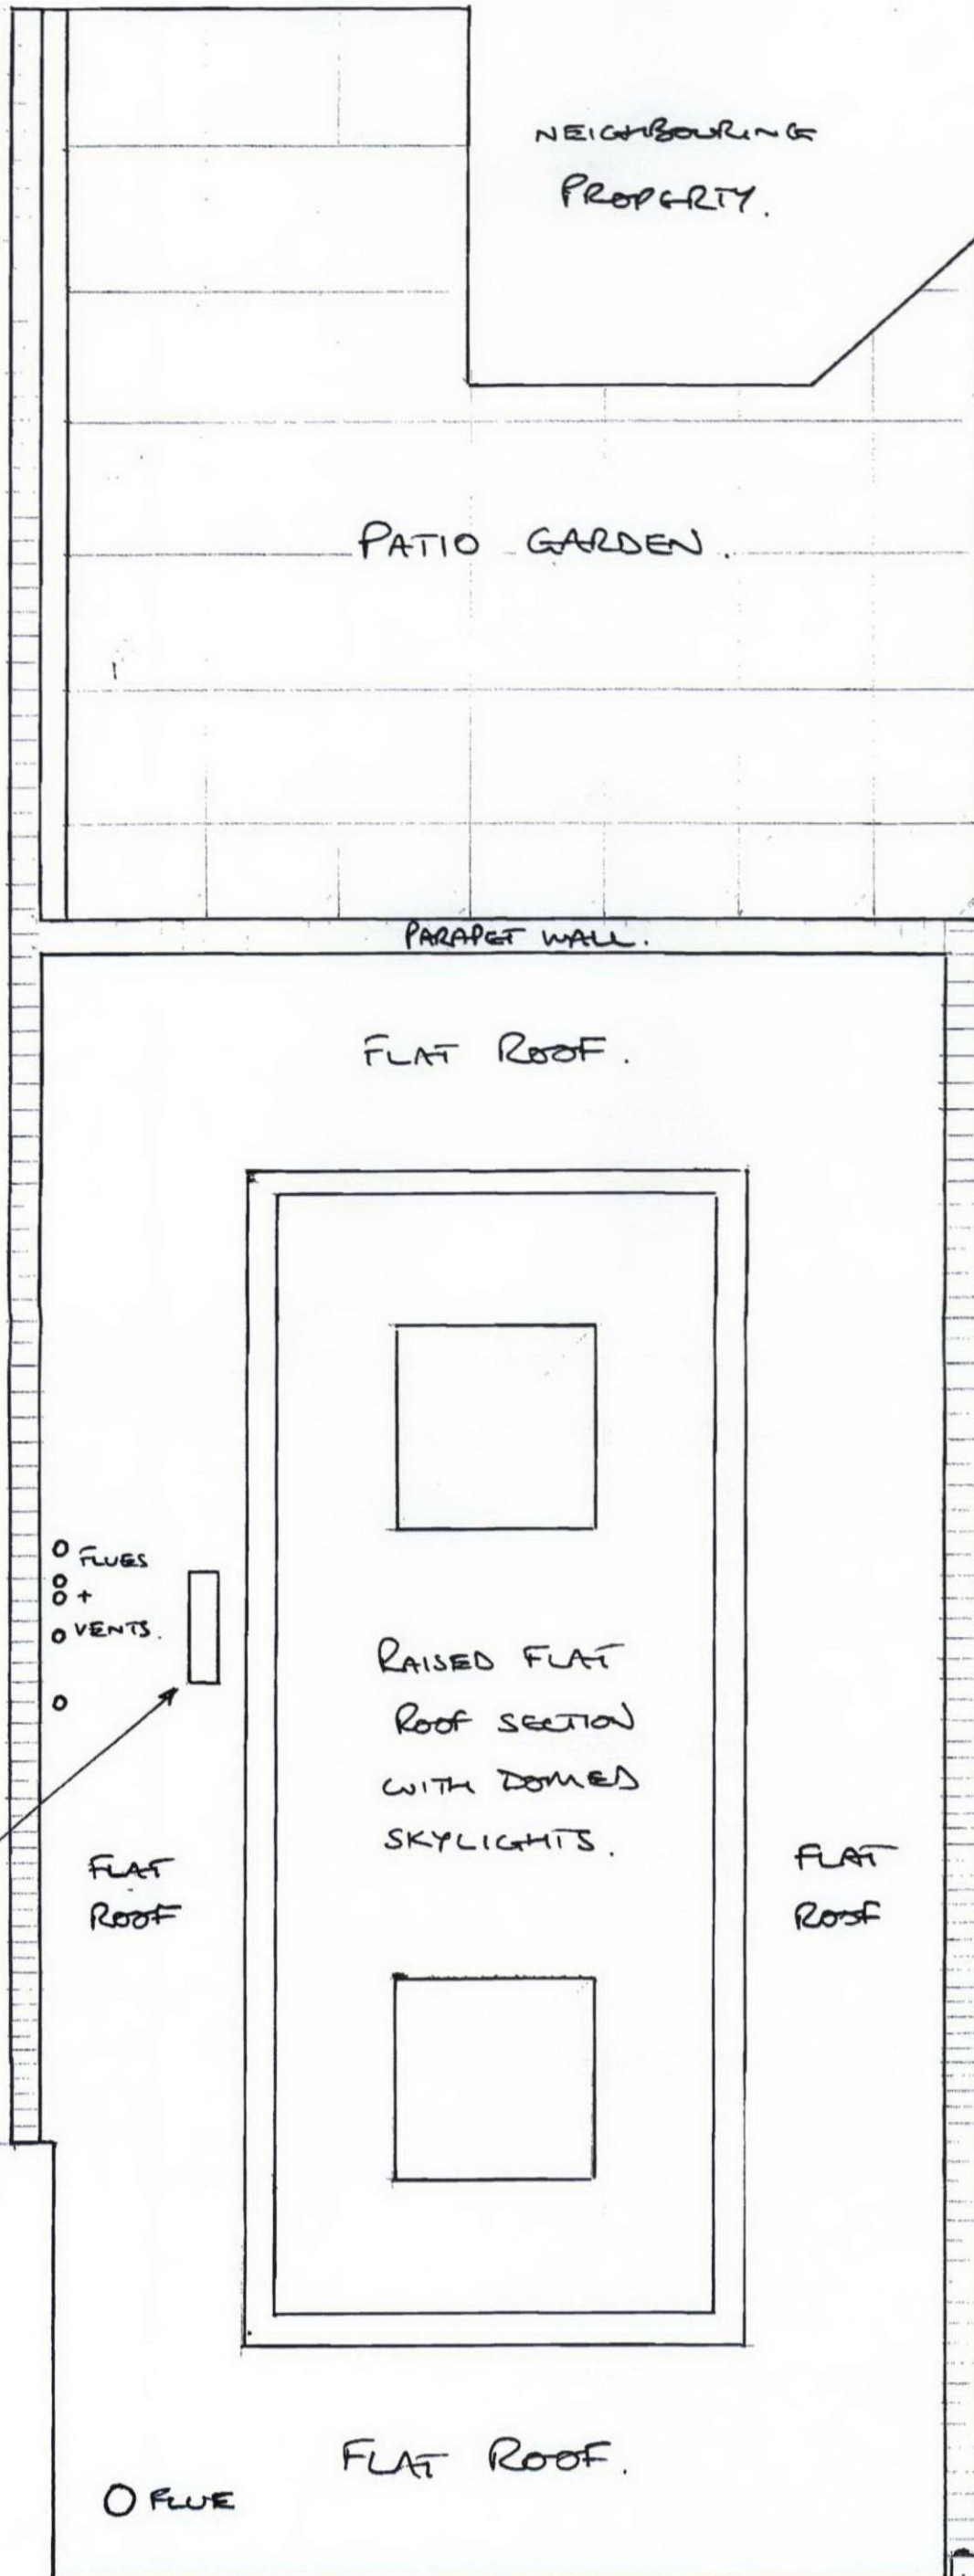

PLAN VIEW
OF PROPERTY

PROPERTY:	84 C CHENIES MEWS LONDON WC1E 6HU	
SCALE:	1:50	A3
DATE:	14 APRIL 2009	

EXISTING AIR
CONDITIONING
UNIT.

- FLUES
- +
- VENTS.
-

FLAT
ROOF

FLAT
ROOF

FLAT ROOF.

O FLUE

NEIGHBOURING
PROPERTY.

PATIO GARDEN.

PARAPET WALL.

FLAT ROOF.

RAISED FLAT
ROOF SECTION
WITH DOMED
SKYLIGHTS.