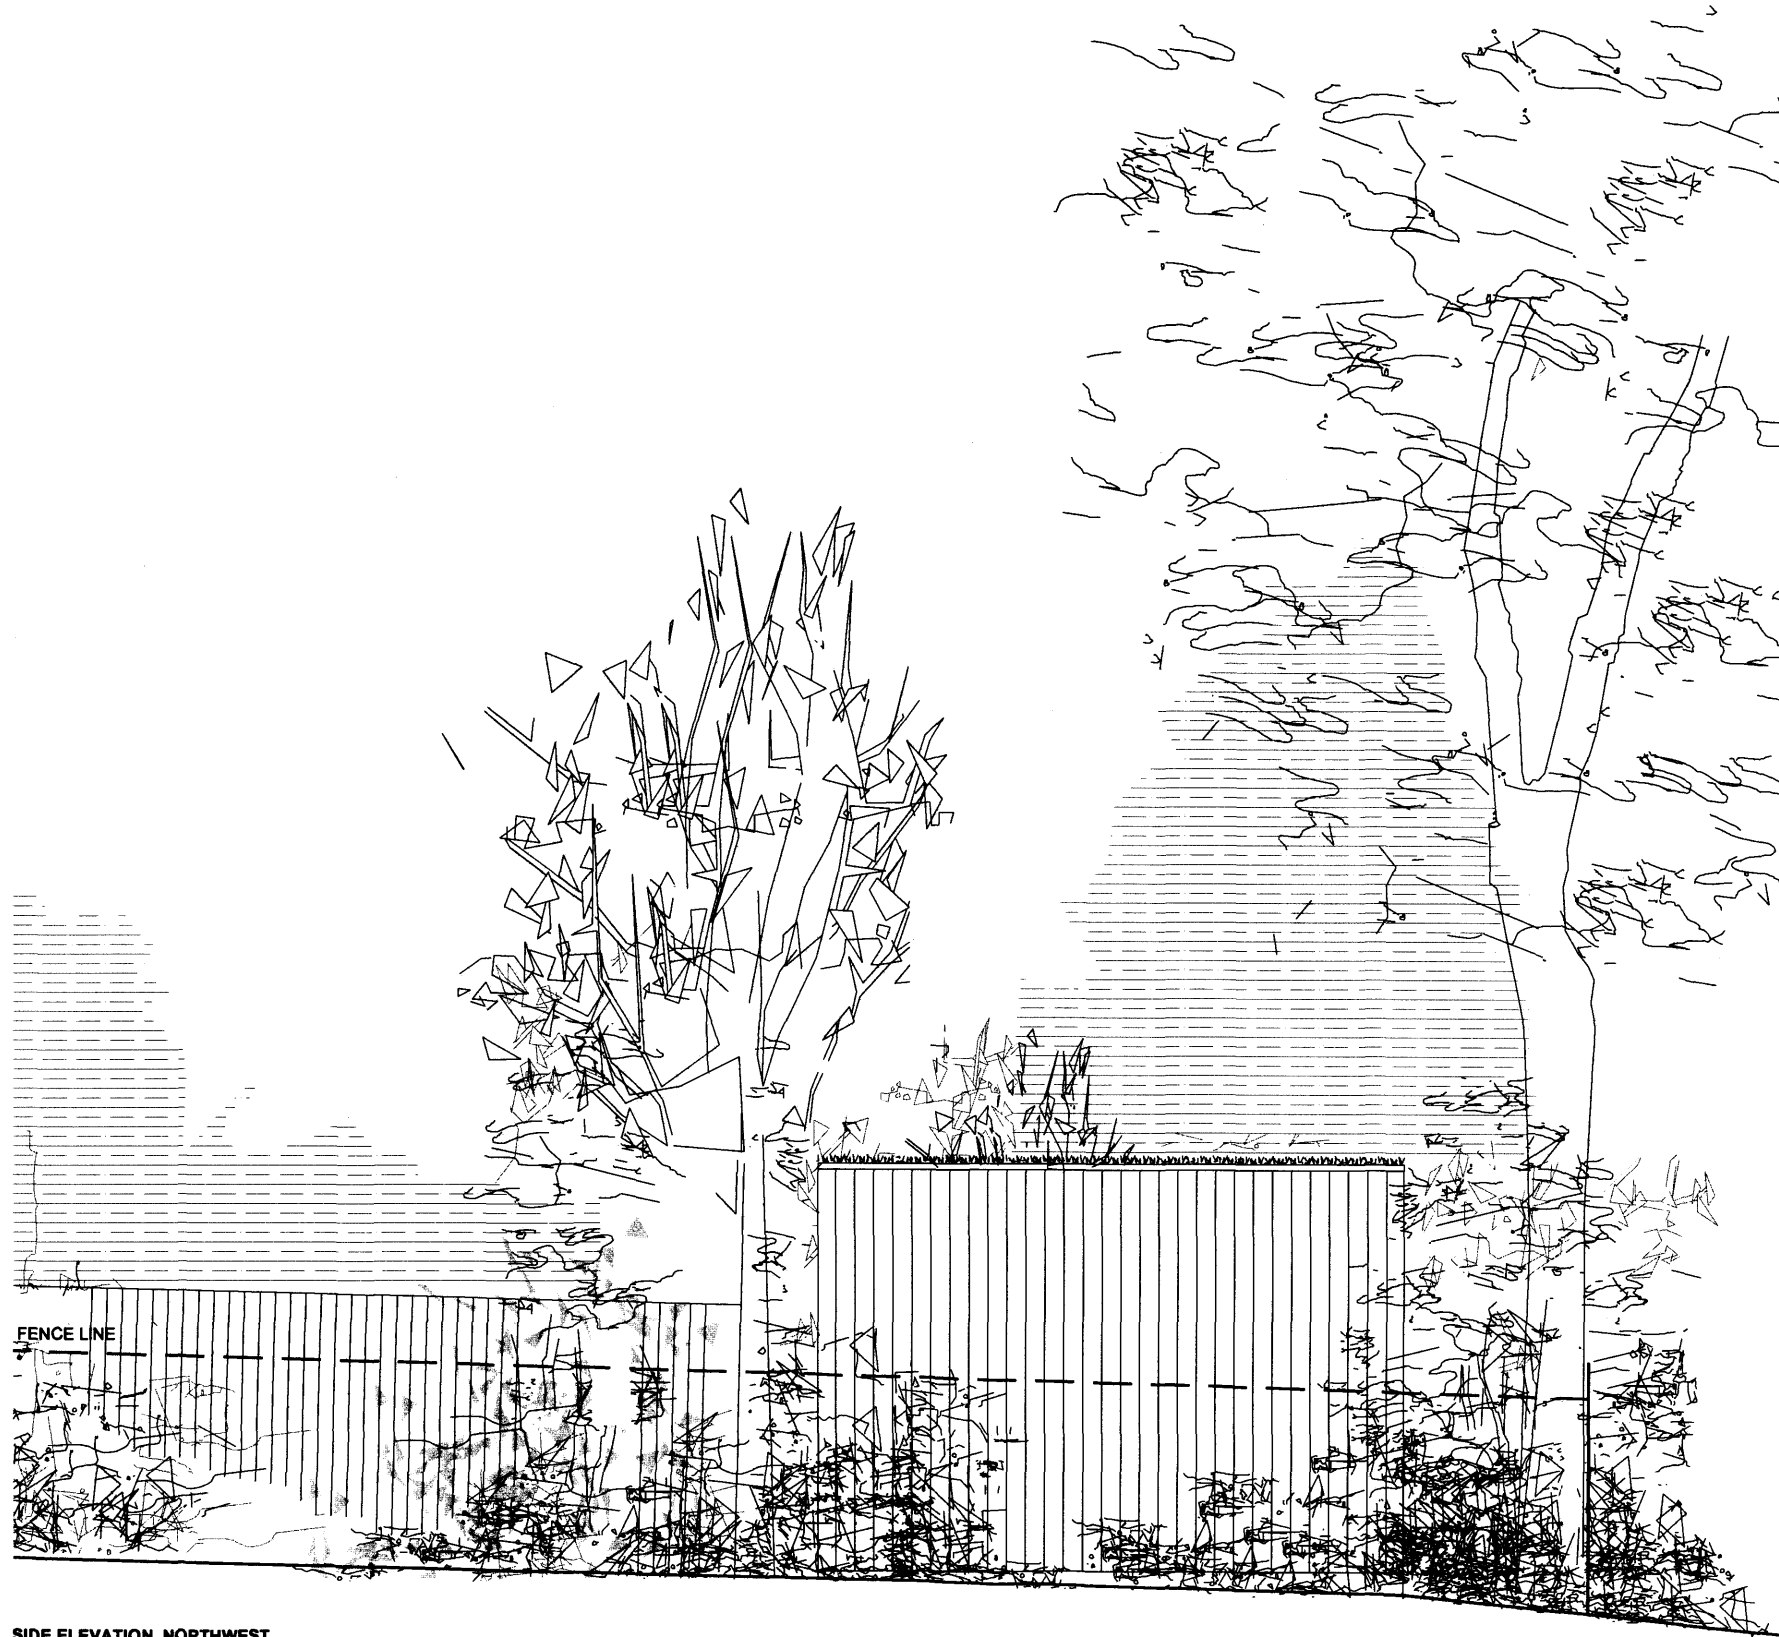

DO NOT SCALE  
CHECK ALL DIMENSIONS ON SITE  
REPORT ANY DISCREPANCIES TO ECOSPACE

THIS DRAWING IS COPYRIGHT

FENCE LINE

SIDE ELEVATION, NORTHWEST  
SCALE 1:50

RECEIVED  
17 SEP 2009

ecospace

architecture, naturally

3 ILIFFE YARD  
LONDON SE17 3QA

T: 020 7703 4004  
F: 020 7708 4750  
E: info@ecospacestudios.com

PROJECT:  
ANETTE SCHLICHTER  
GARDEN FLAT  
28 CHESTERFORD GARDENS  
LONDON NW3 7DE

DRAWING:  
PROPOSED SIDE  
ELEVATION, NORTHWEST

DETAILS:  
SCALE: 1:50@A3  
DATE: 08.09.2009  
DRAWING NO: 239/PL/04.1