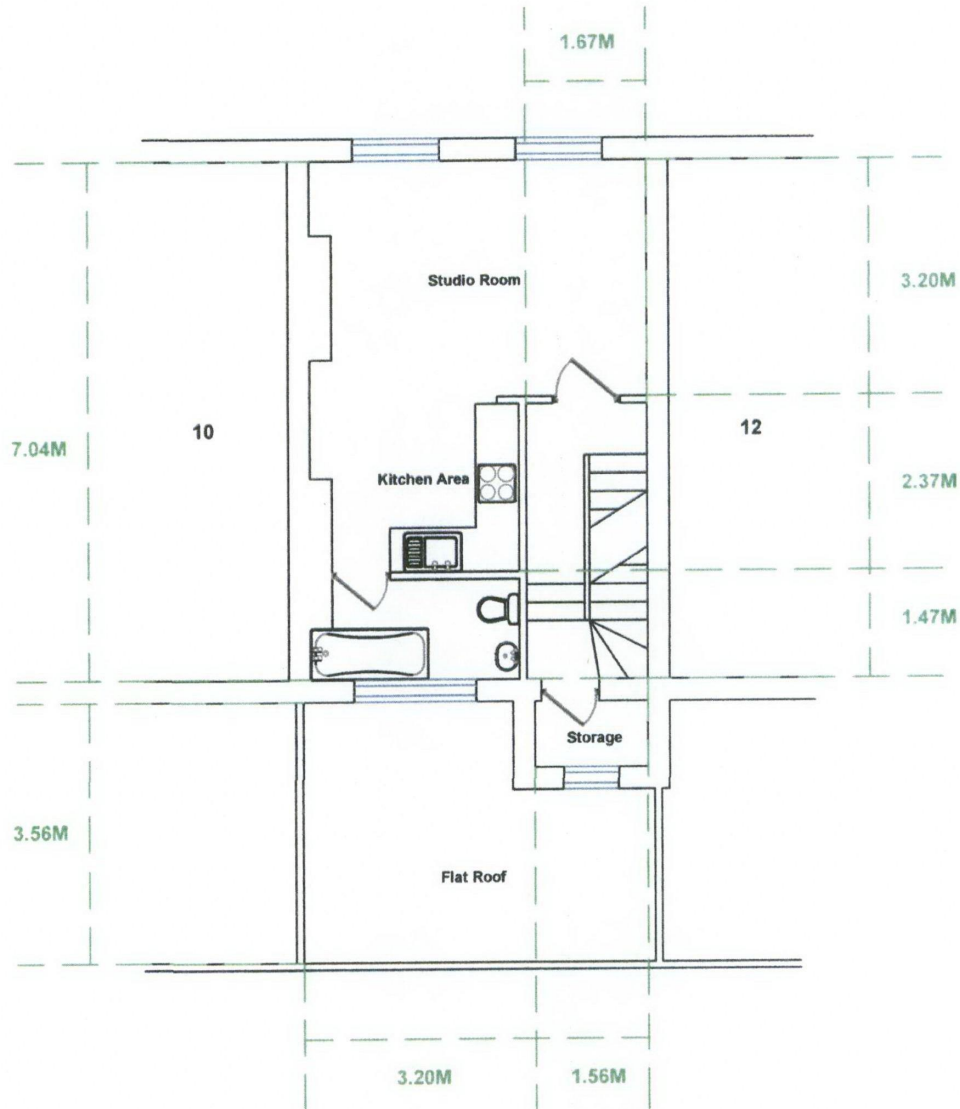

Proposed:

First Floor

CHARLOTTE PLACE

Pedestrian Walkway

Produced By: www.greatplans.co.uk

Location: First floor flat
11 Charlotte Place
London, W1T 1SJ

Scale 1:100 @ A4

Produced For: Jonathan Hagger
Acemark Properties Ltd
9 White Lion St
London
N1 0DN