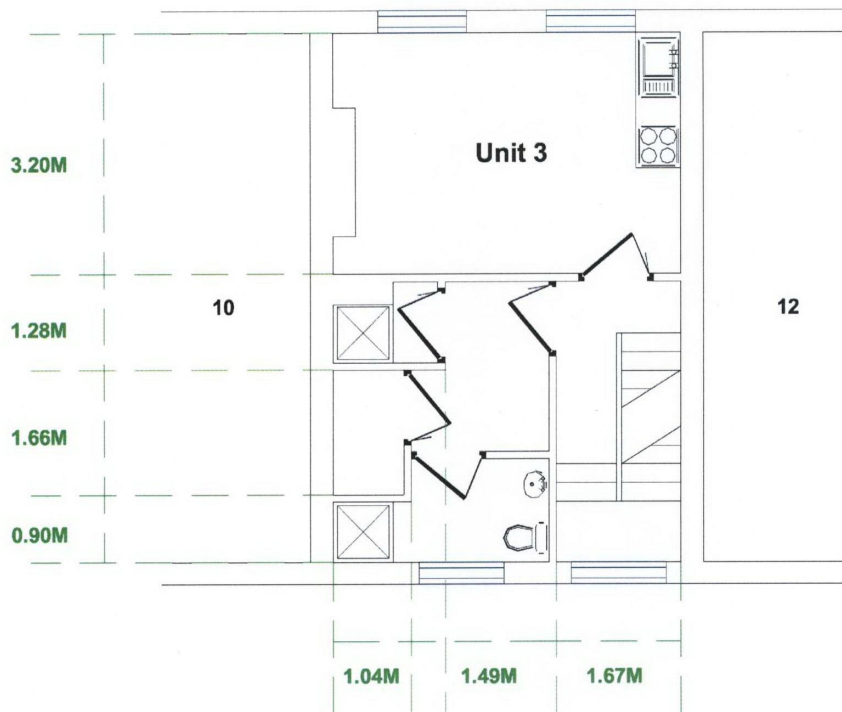

Existing:

Second Floor

CHARLOTTE PLACE

Pedestrian Walkway

Produced By: www.greatplans.co.uk

Location: Second floor
11 Charlotte Place
London, W1T 1SJ

Scale 1:100 @ A4

Produced For: Jonathan Hagger
Acemark Properties Ltd
9 White Lion St
London
N1 9PD