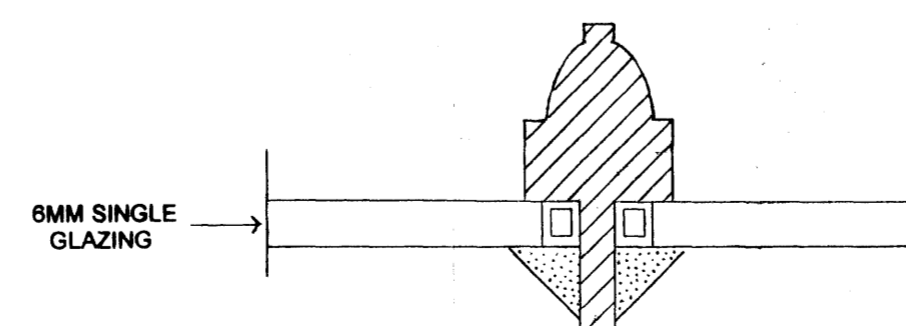

17 The Mount Square, Hampstead

SASH WINDOWS SECTION (PLAN VIEW) 1:2 - WINDOWS 1, 2, 6

SASH WINDOWS SECTION (ELEVATION VIEW) 1:2 - WINDOWS 1, 2, 6

SASH WINDOWS GLAZING BAR 1:1 - WINDOWS 1, 2, 6

WINDOW NO. 7 GLAZING BAR 1:1

DRAWING NUMBER:
 09/04/5

SECTIONS OF SASH WINDOWS
 AND WINDOW NO. 7 (PLAN,
 ELEVATION AND GLAZING BARS)

SCALE: 1:2, 1:1

OCT 2009

NOTE: All details to be checked on
 site before commencement of works