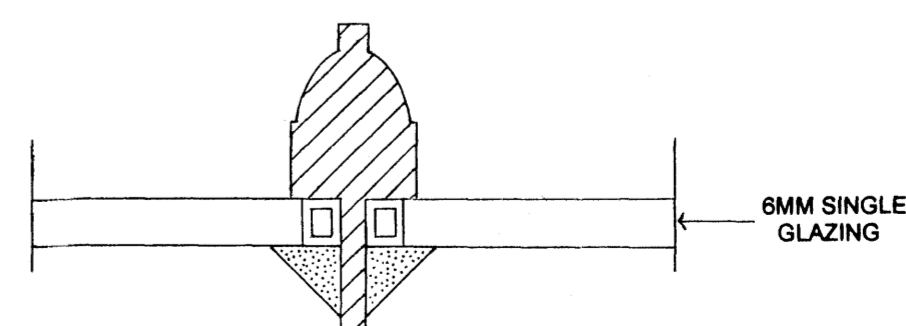

17 The Mount Square, Hampstead

SASH WINDOWS SECTION (PLAN VIEW) 1:2 - WINDOWS 1, 2, 6

SASH WINDOWS SECTION (ELEVATION VIEW) 1:2 - WINDOWS 1, 2, 6

SASH WINDOWS GLAZING BAR 1:1 - WINDOWS 1, 2, 6

WINDOW NO. 7 GLAZING BAR 1:1

DRAWING NUMBER:
 09/04/5

SECTIONS OF SASH WINDOWS
 AND WINDOW NO. 7 (PLAN,
 ELEVATION AND GLAZING BARS)

SCALE: 1:2, 1:1

OCT 2009

NOTE: All details to be checked on
 site before commencement of works