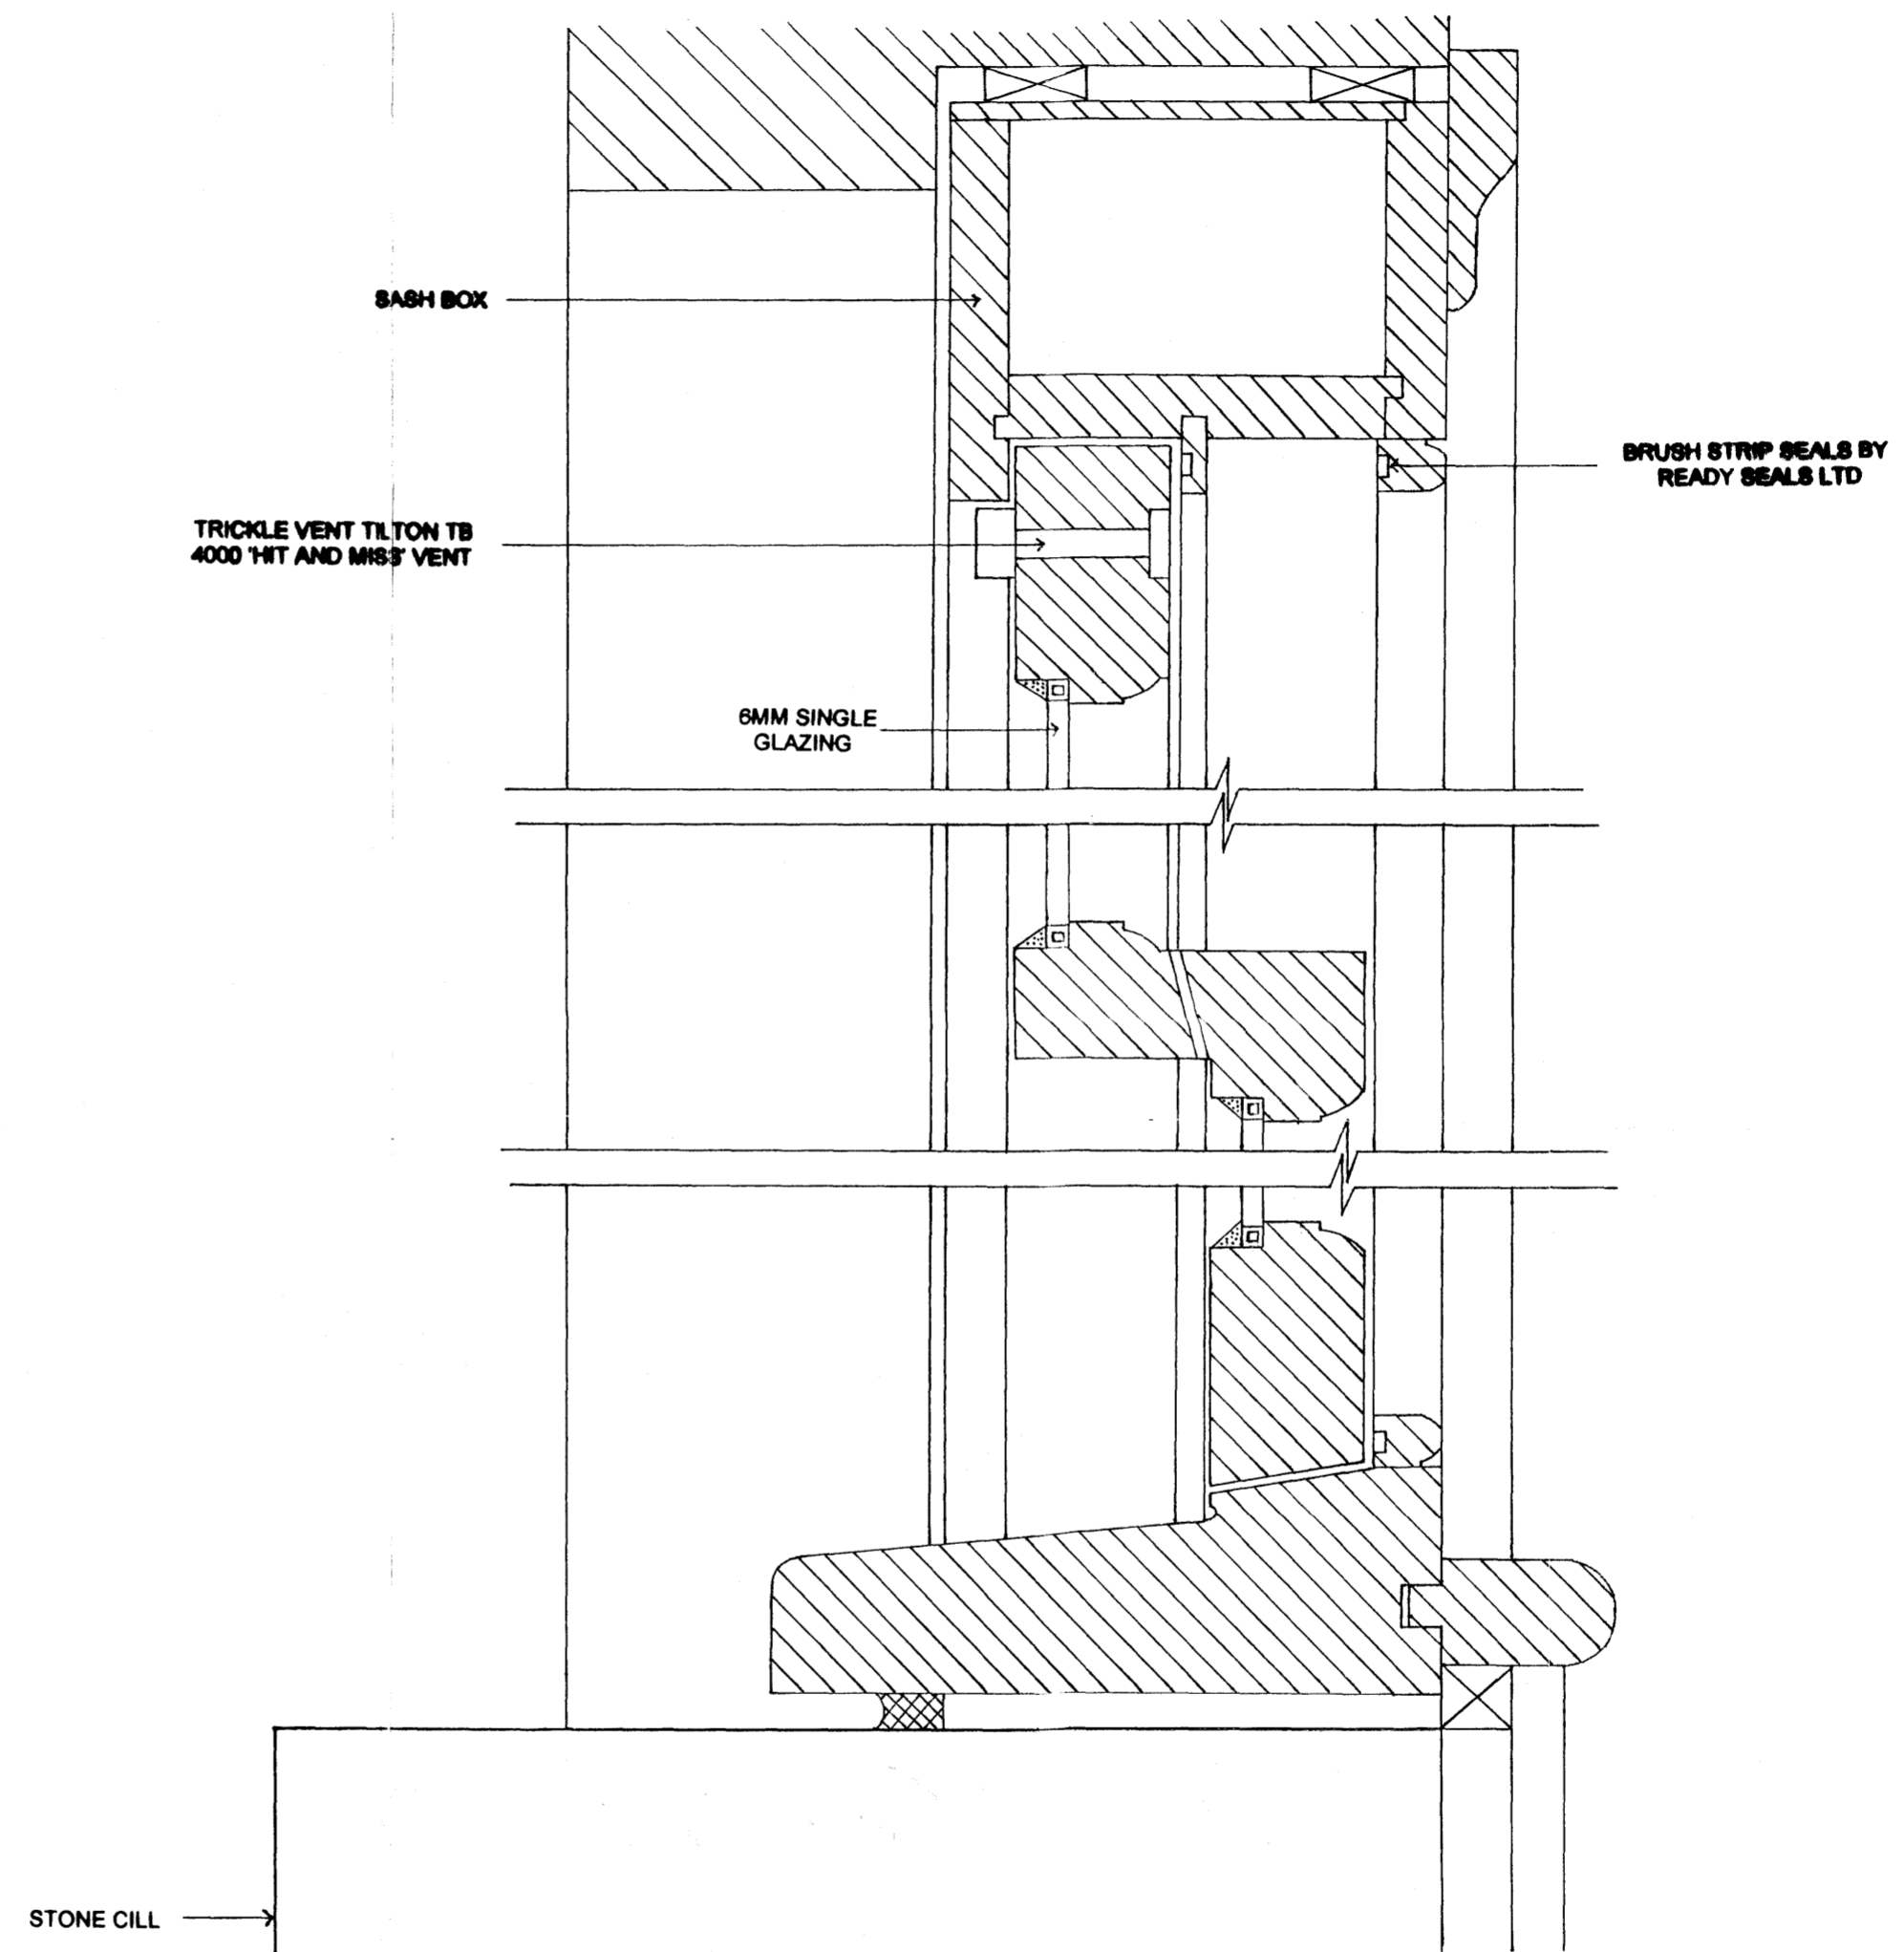

17 The Mount Square, Hampstead

SASH WINDOWS SECTION (PLAN VIEW) 1:2 - WINDOWS 1, 2, 6

SASH WINDOWS SECTION (ELEVATION VIEW) 1:2 - WINDOWS 1, 2, 6

SASH WINDOWS GLAZING BAR 1:1 - WINDOWS 1, 2, 6

WINDOW NO. 7 GLAZING BAR 1:1

DRAWING NUMBER:
 09/04/5

SECTIONS OF SASH WINDOWS
 AND WINDOW NO. 7 (PLAN,
 ELEVATION AND GLAZING BARS)

SCALE: 1:2, 1:1

OCT 2009

NOTE: All details to be checked on
 site before commencement of works