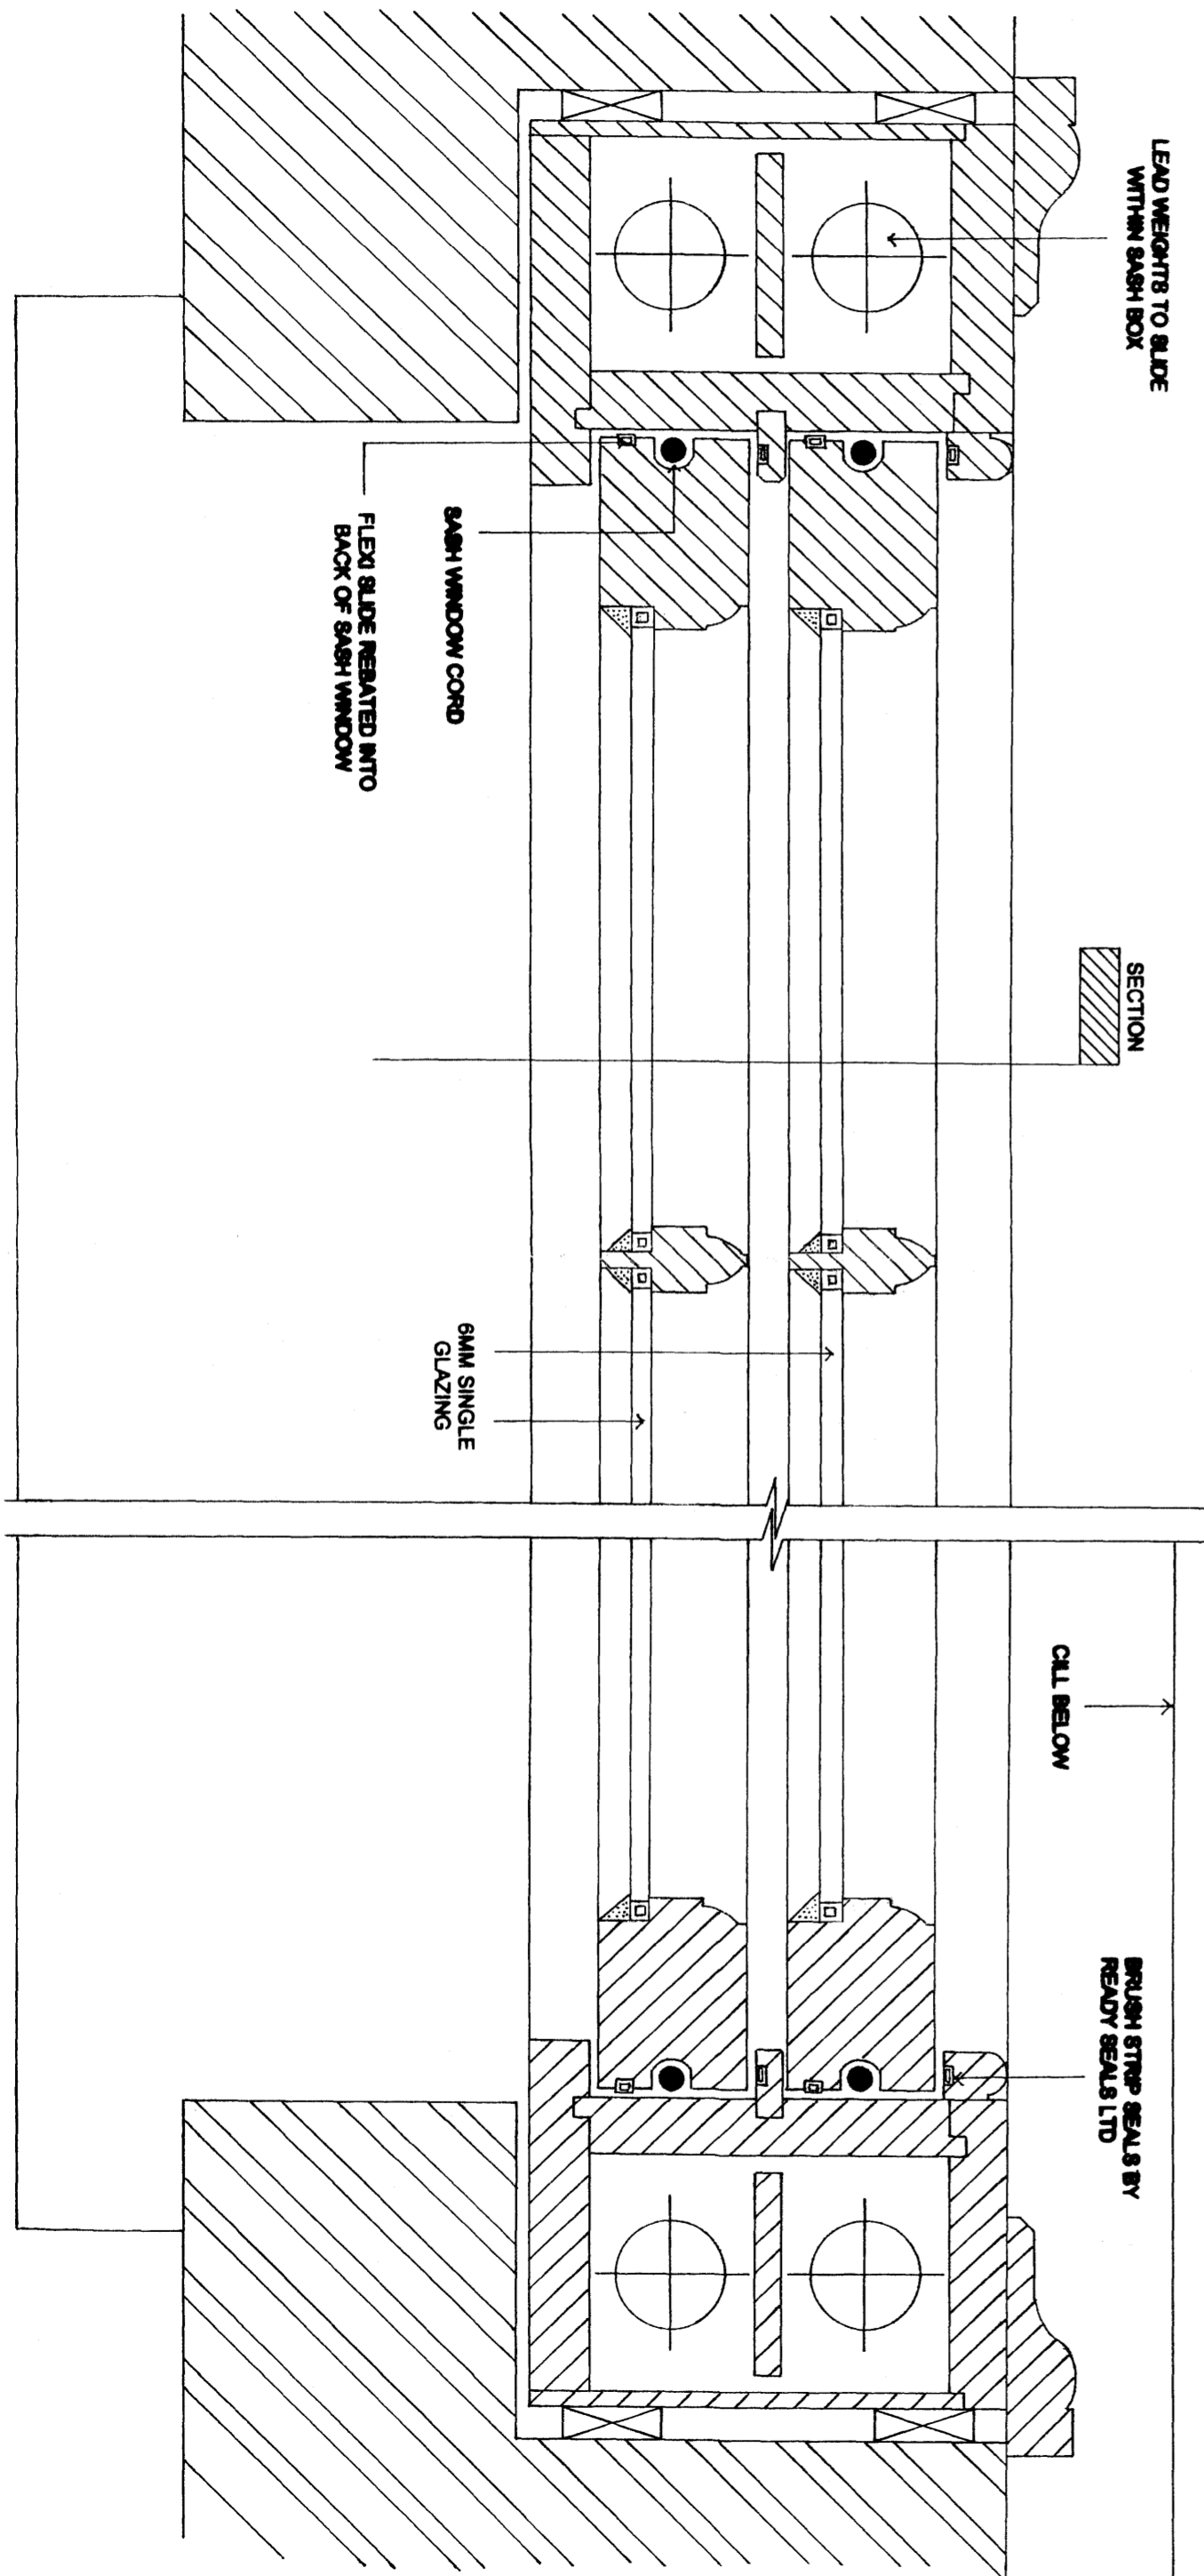

17 The Mount Square, Hampstead

SASH WINDOWS SECTION (PLAN VIEW) 1:2 - WINDOWS 1, 2, 6

SASH WINDOWS SECTION (ELEVATION VIEW) 1:2 - WINDOWS 1, 2, 6

SASH WINDOWS GLAZING BAR 1:1 - WINDOWS 1, 2, 6

WINDOW NO. 7 GLAZING BAR 1:1

DRAWING NUMBER:
 09/04/5

SECTIONS OF SASH WINDOWS
 AND WINDOW NO. 7 (PLAN,
 ELEVATION AND GLAZING BARS)

SCALE: 1:2, 1:1

OCT 2009

NOTE: All details to be checked on
 site before commencement of works