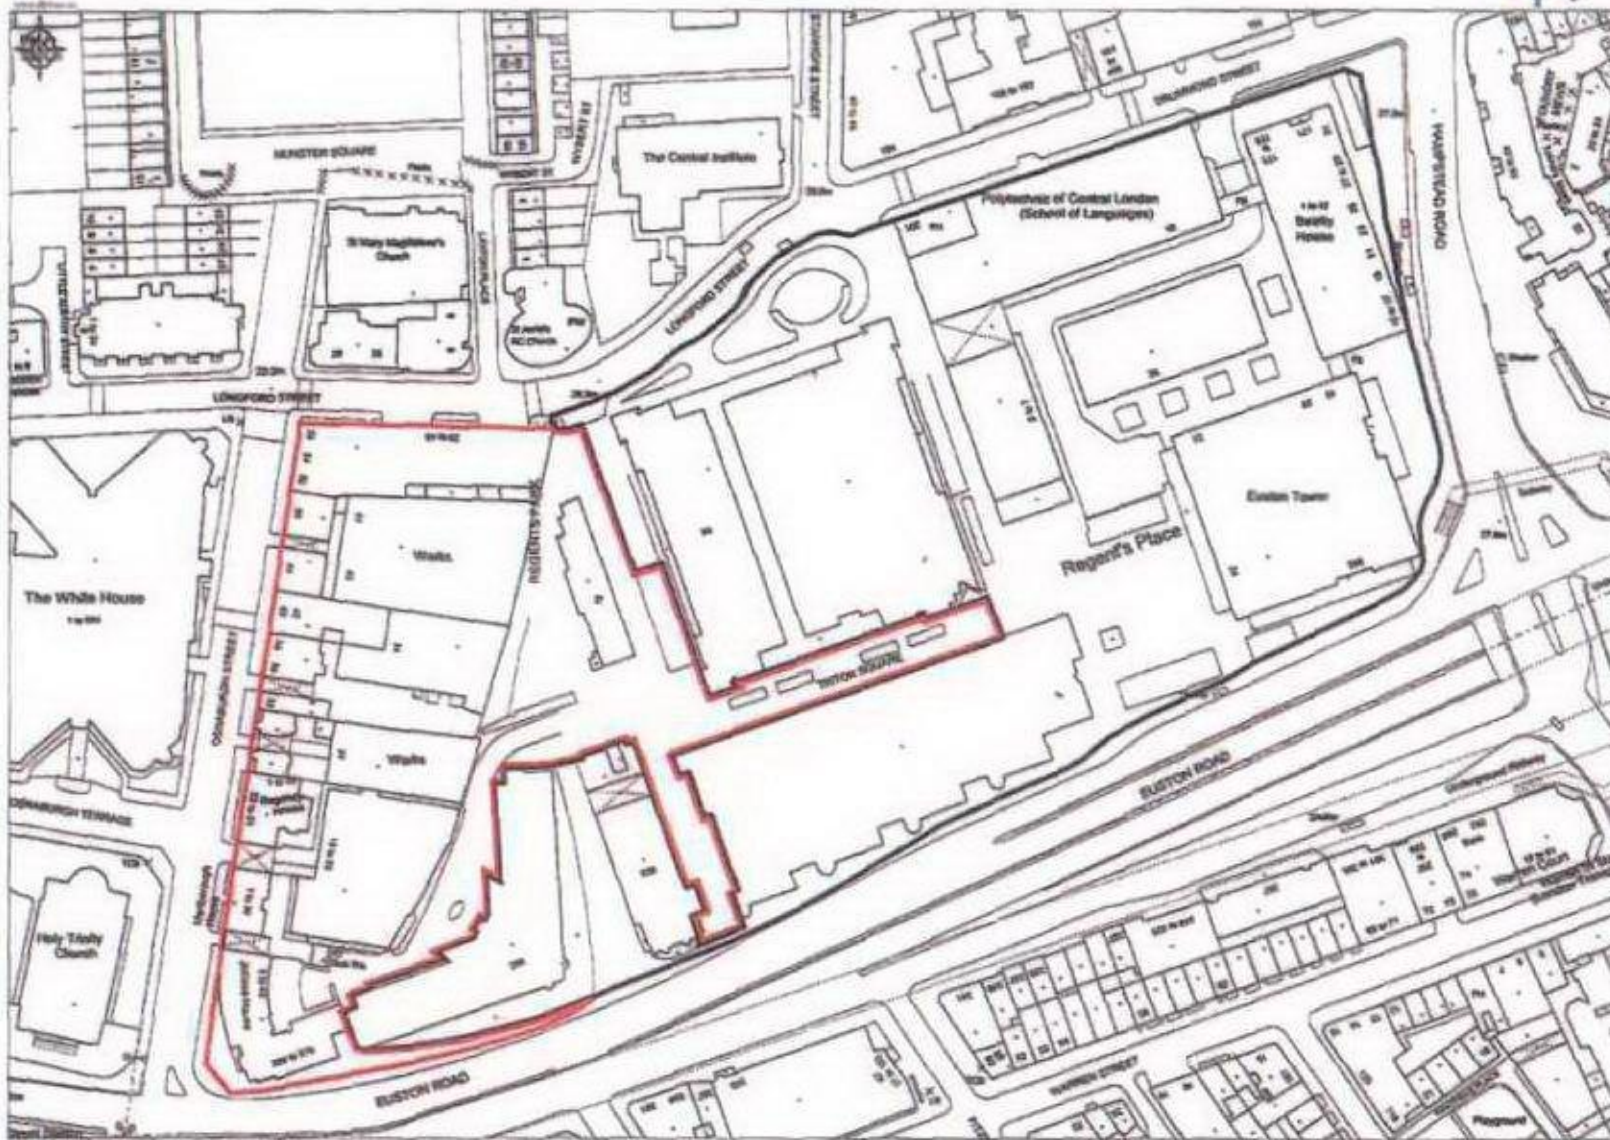

Site Plan : DP1
Regents Place, Osnaurgh Street
London, NW1

dp9

© Crown Copyright. All rights reserved. Licence number WHCHART, Printed Scale - 1:1250

Date: September 2005