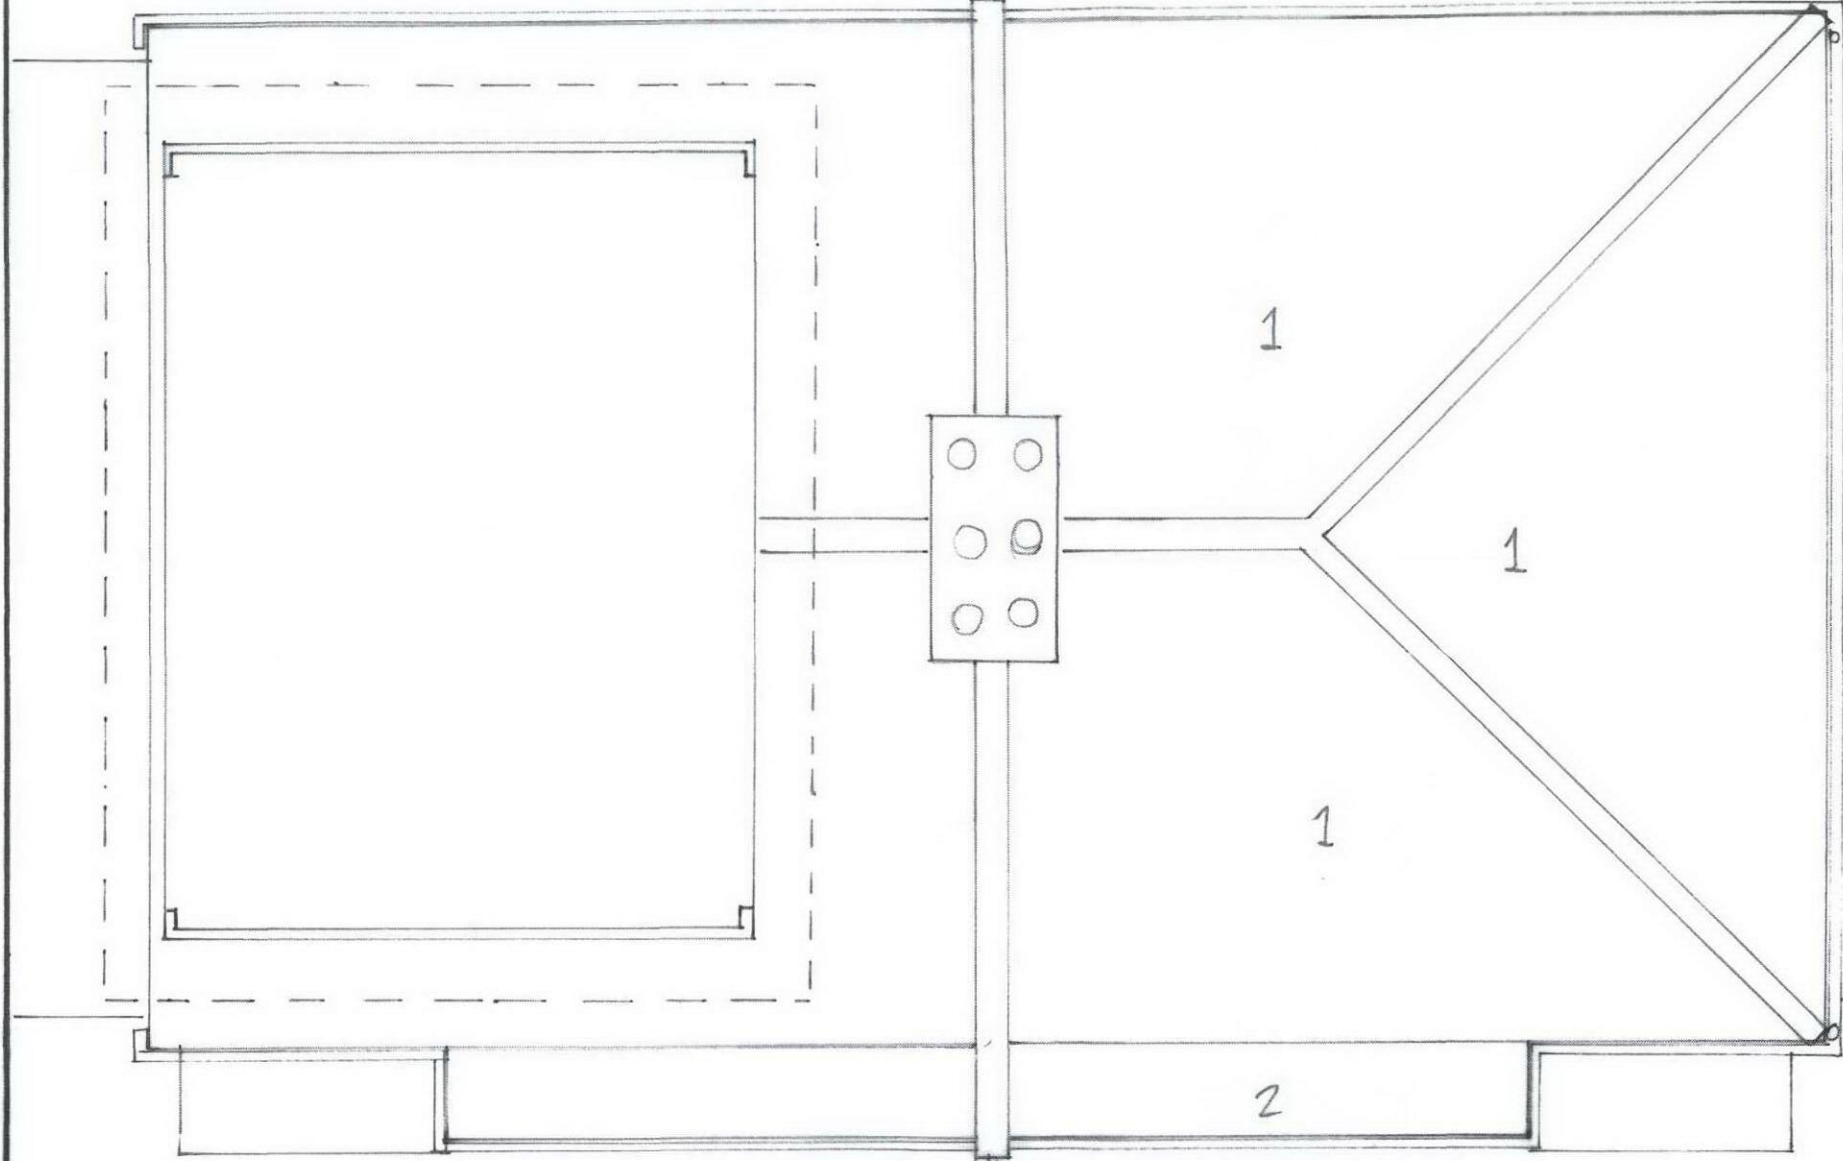

BACK GARDEN

KEY

- 1 SLATE ROOF TILES
- 2 FLAT ROOF-FELT

0 1 2 3 4 5 6 7 8 9 10m
10m SCALE

← 21 LETWINTON PLACE →

FRONT GARDEN.
(FRONT GARDEN OF NO. 22)

21 LETWINTON PLACE
EXISTING PLAN - ROOF
SCALE 1:50 @ A3
10.02.2010
DWA NO. 004