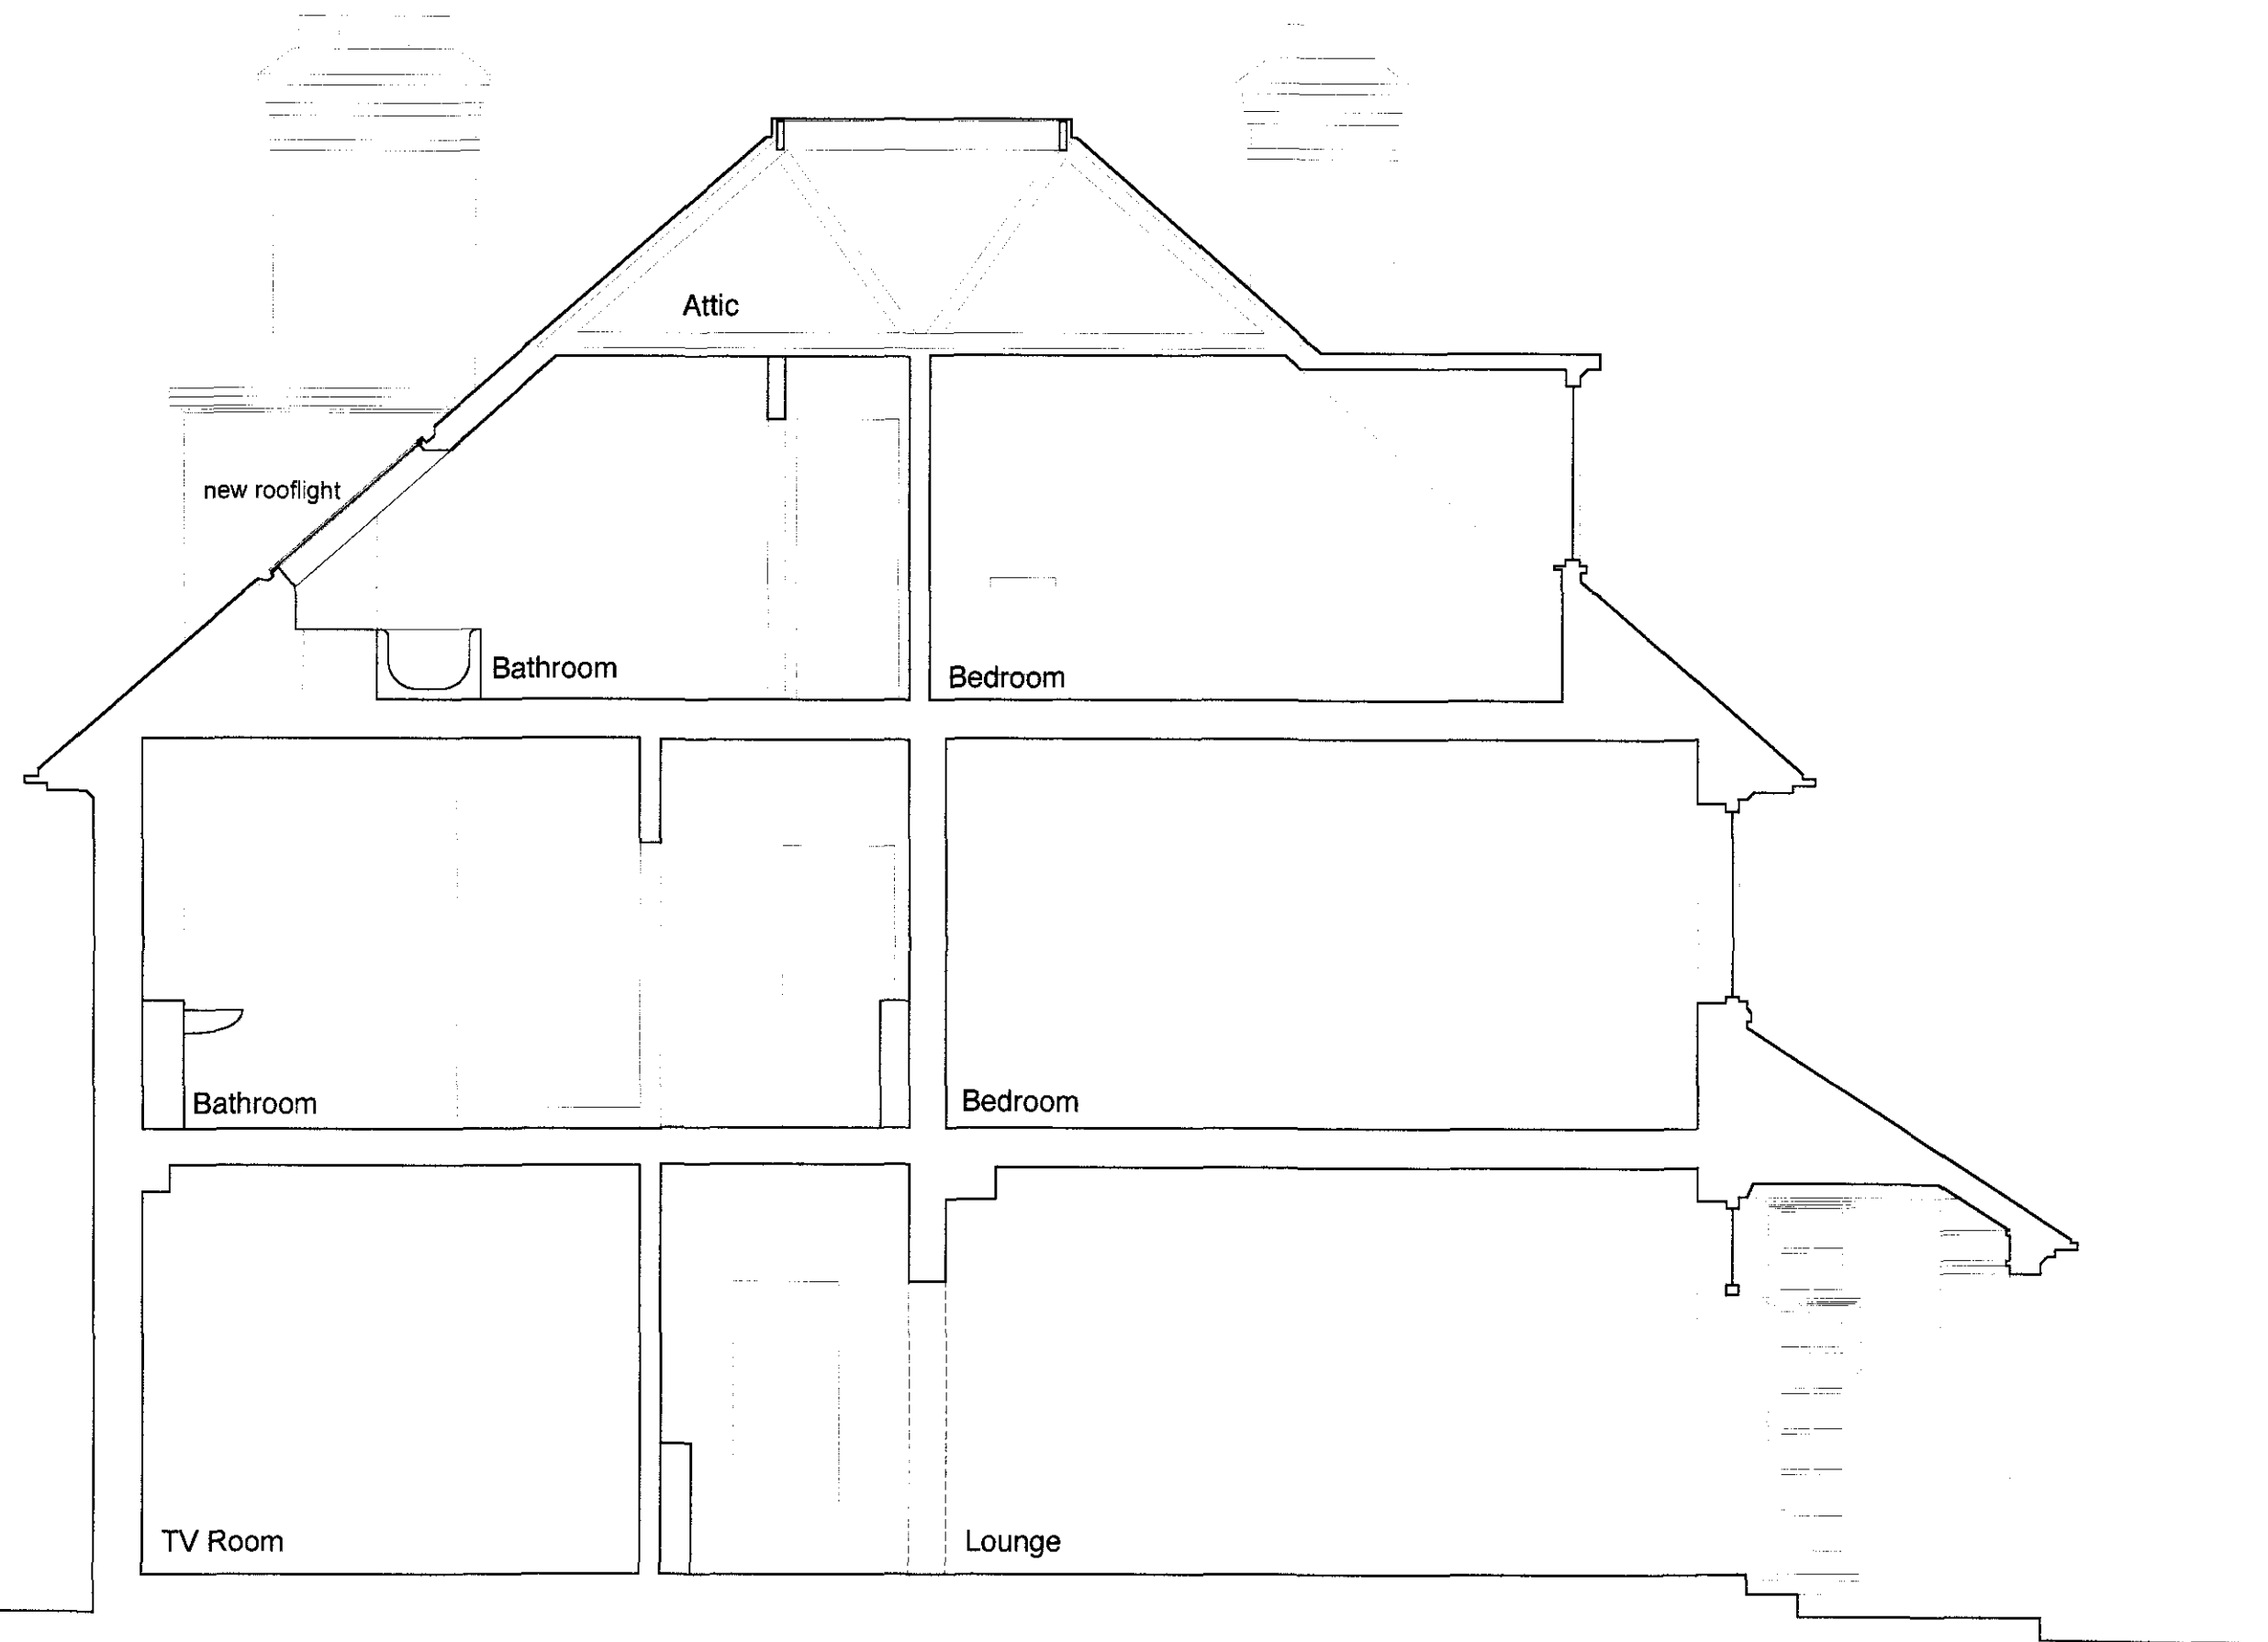

TYPICAL ROOFLIGHT SECTION  
1:20

1  
60 — SHORT SECTION SHOWING SECOND FLOOR BATHROOM —

<b>DAVID COOK ARCHITECTS</b> 56 Clerkenwell Road London EC1M 5PX Tel: 020 7490 5483 Fax: 020 7490 5486	<b>Client</b> MR & MRS REIZENSTEIN	Scale 1:50 Date 01/10 Drawn PHNSJ	<b>Drawing Title</b> SHORT SECTION AS PROPOSED
	<b>Job Title</b> 34 HEATH DRIVE, HAMPSTEAD	1667 P80	