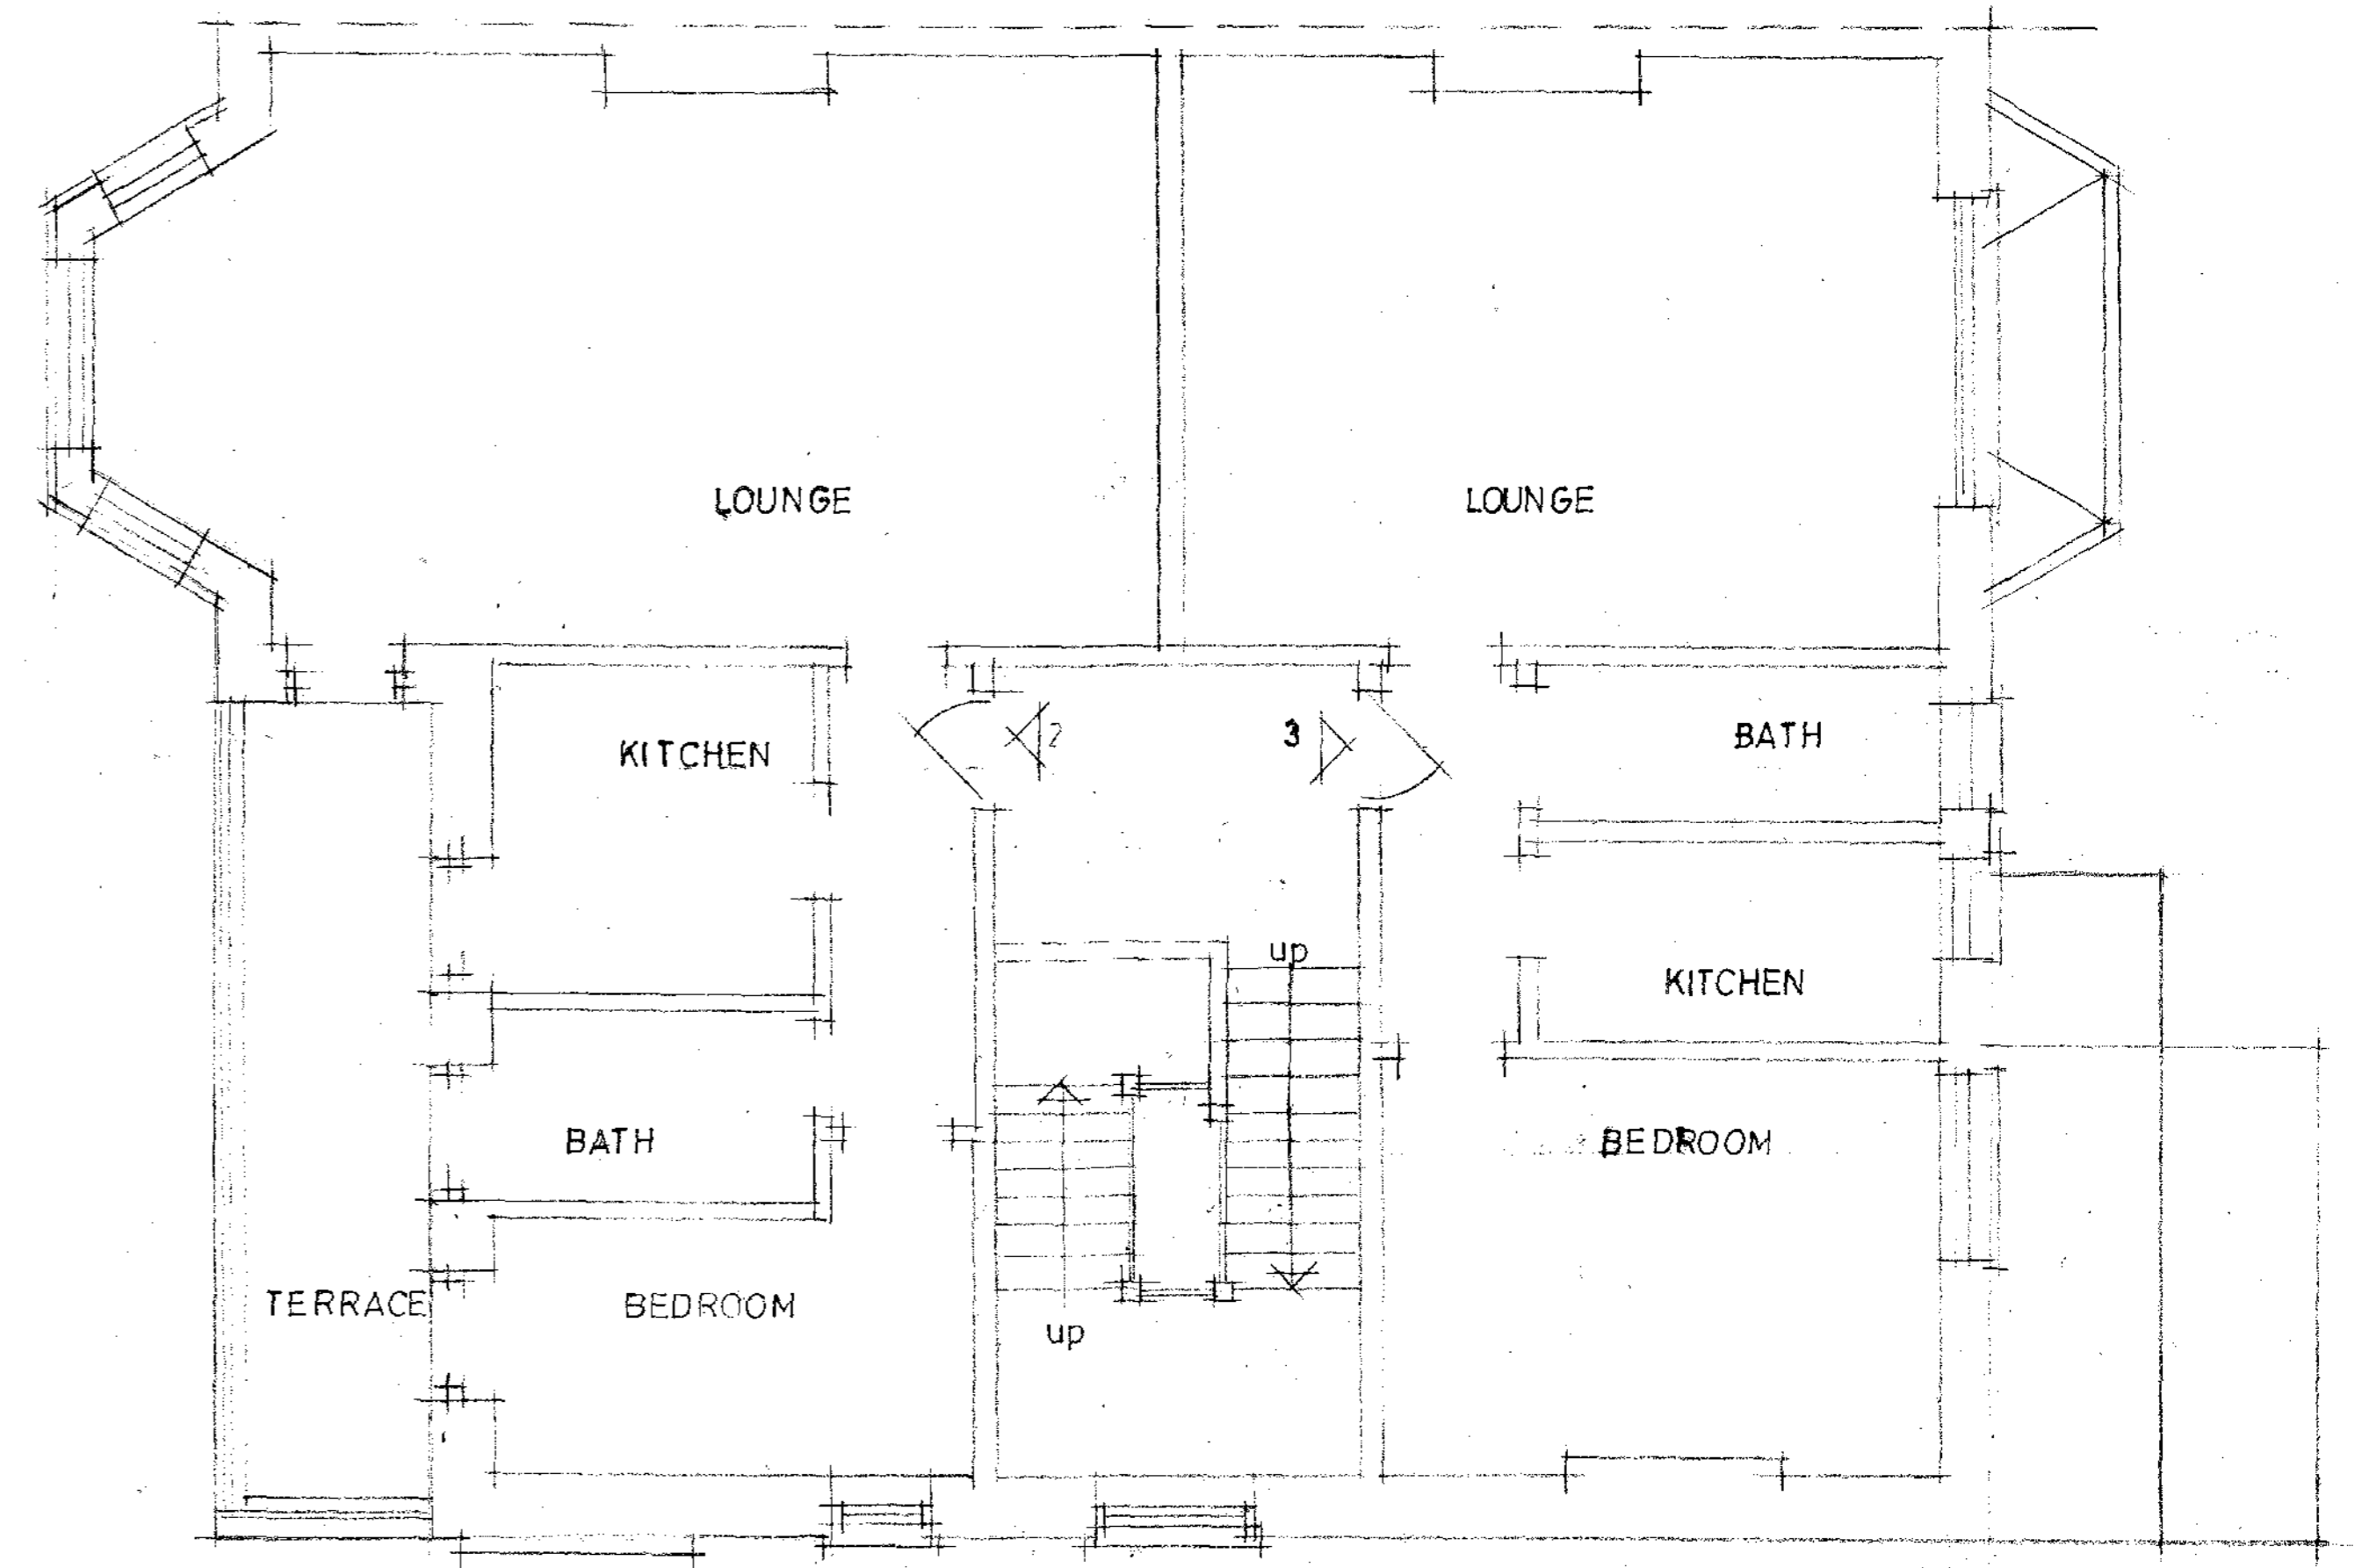

GROUND FLOOR PLAN

FIRST FLOOR PLAN

CLIENT	MR MARK WALLIS & GADI ARNON
JOB TITLE	62 COMPAYNE GARDENS LONDON NW6
DRAWING TITLE	GROUND AND FIRST FLOOR PLANS
SCALE	1:50 DATE JUNE 2007 REV.
<b>ARON SLOMA CHARTERED ARCHITECT &amp; DESIGNER RIBA</b>	
98 CANFIELD GARDENS. LONDON NW6 3EE. TEL/FAX. 0171 624 8005	
JOB NO.	201:101
DRWG. NO.	05