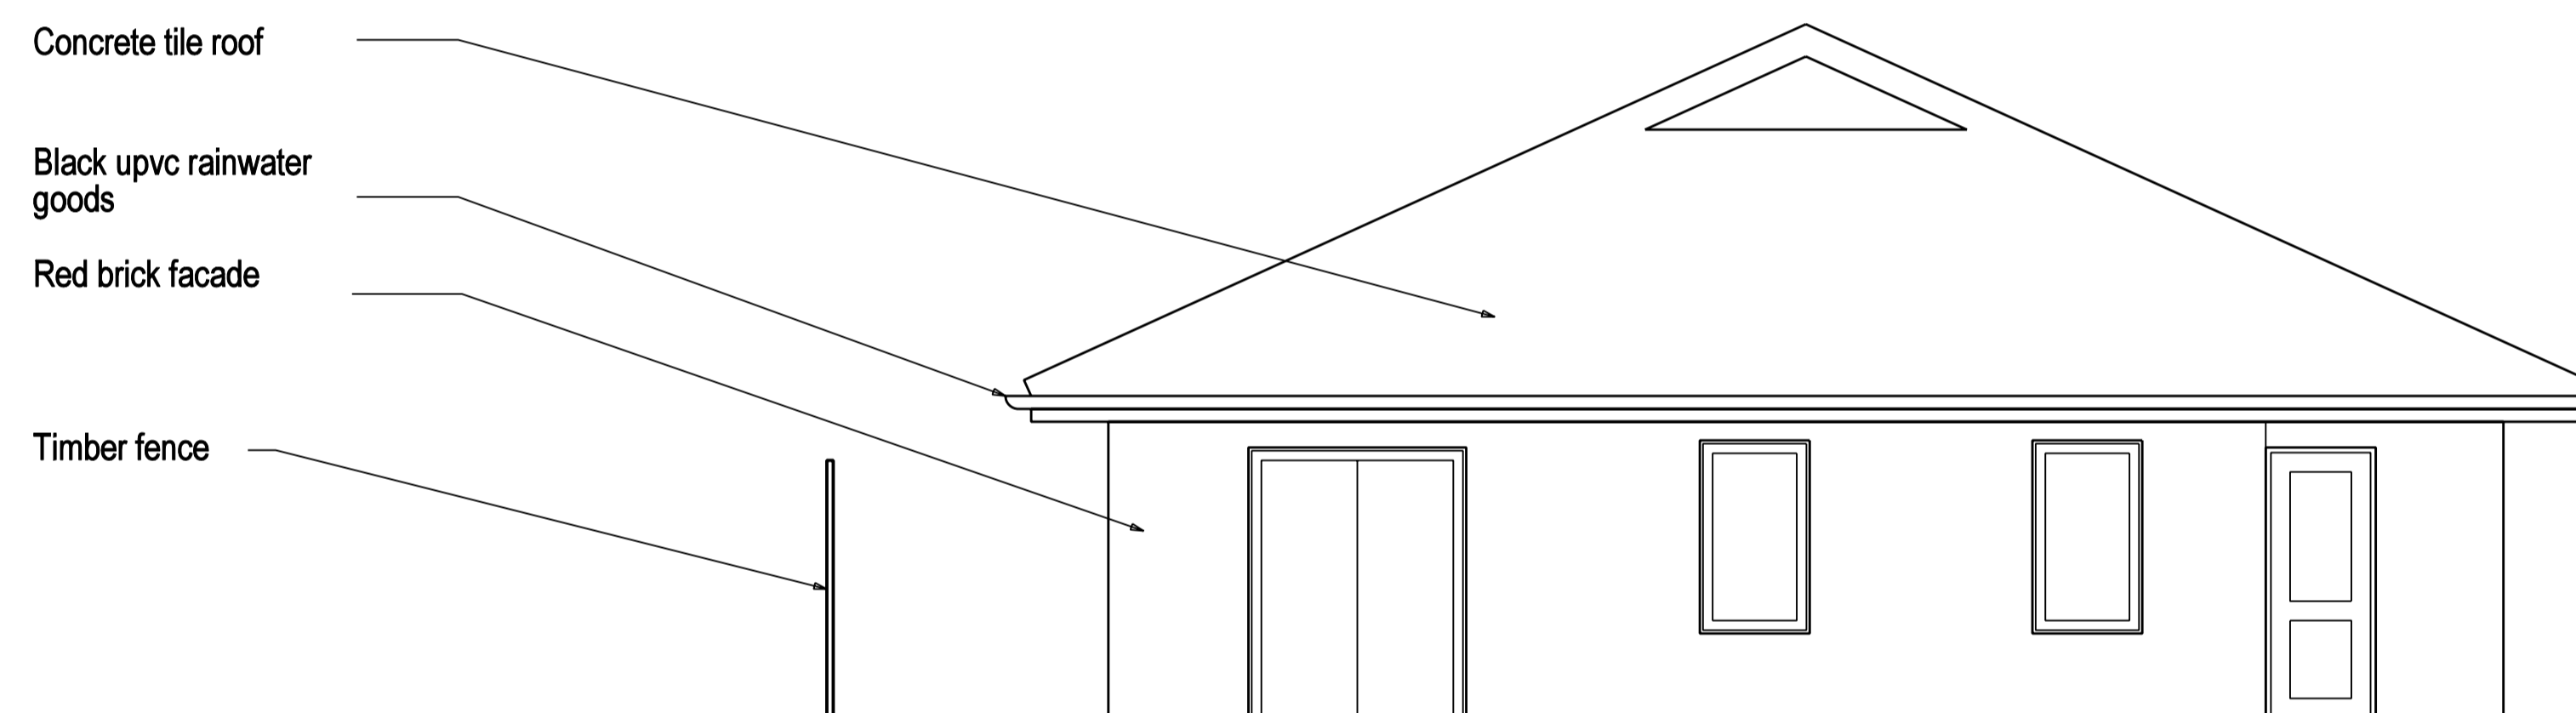

NOTES

Do not scale off this drawing.
All dimensions to be checked on site

AGINCOURT ROAD

Rev A 16:03:10 Printed at A1

PLANNING

ultra violet
DESIGNERS ARCHITECTS
16-24 underwood street
london n1 7jq
t 020 7490 3387 f 020 7490 8236
mail@uvarchitects.co.uk

Fleet Primary School, NW3

TITLE: Existing Nursery Western Elevation
SCALE: 1:50 @ A1
DATE: 22.10.2010