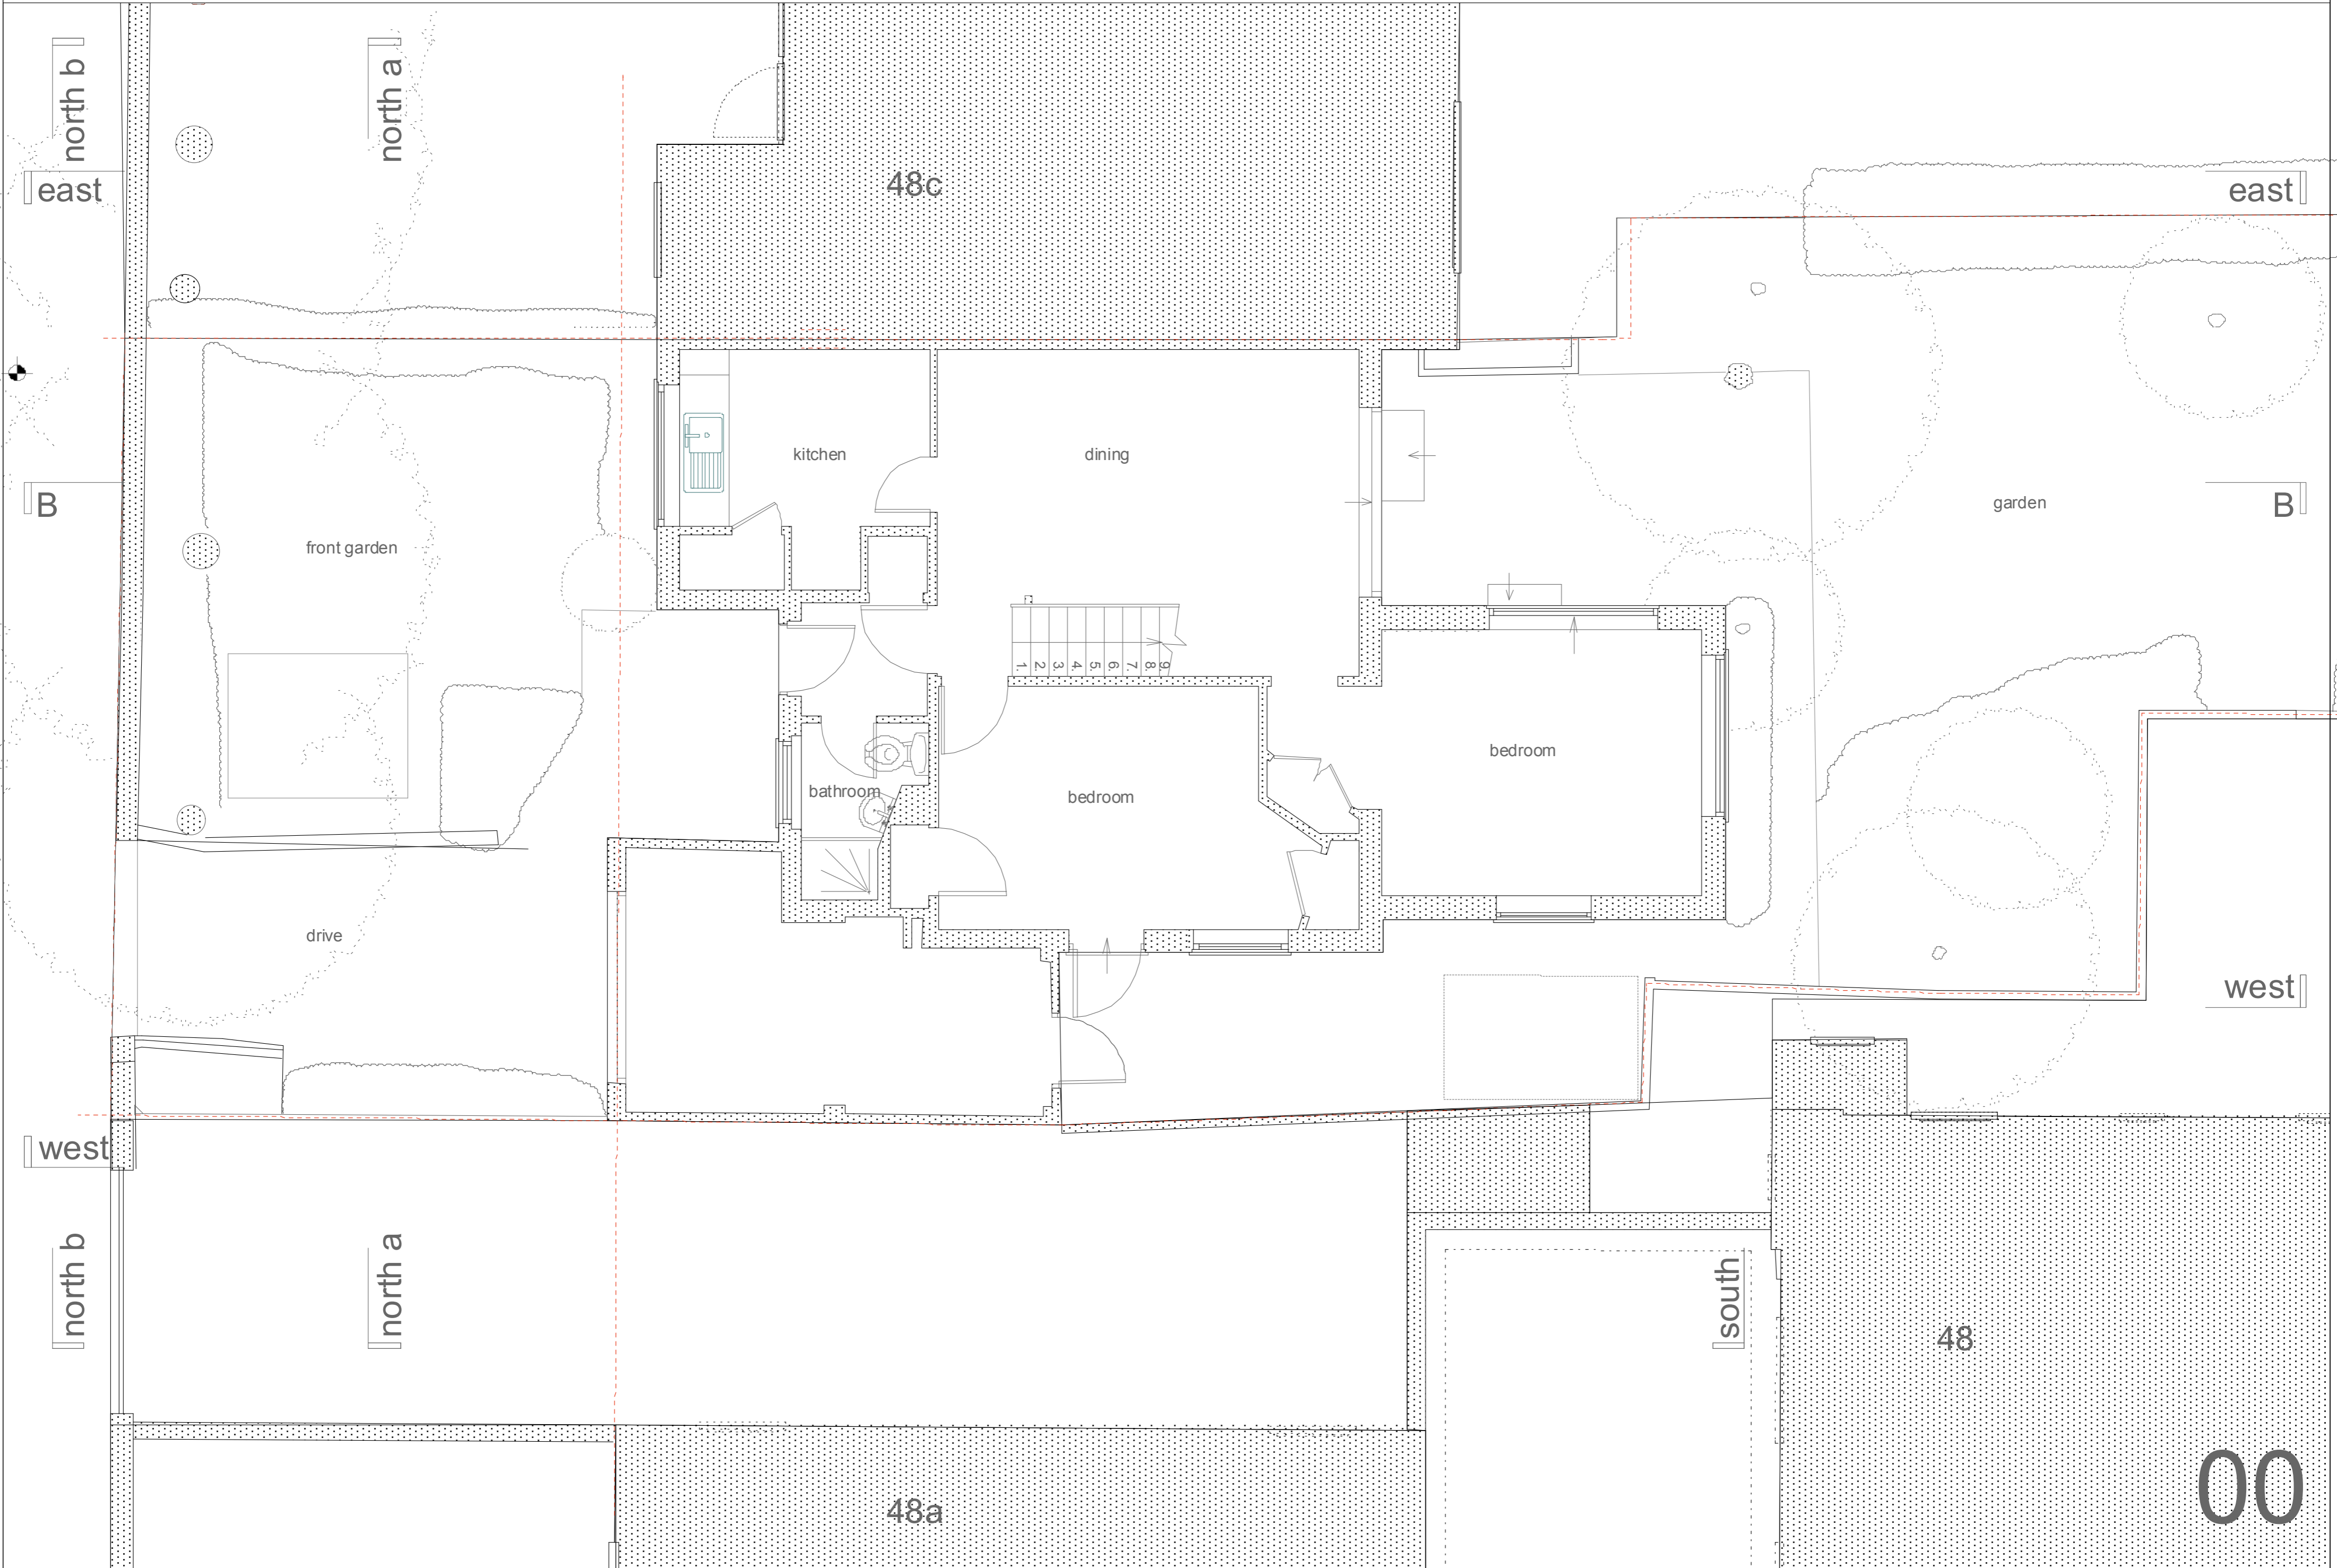

0 5 M

12.04.08
scale 1:50
prints at A2

north b

north a

east

east

B

B

front garden

garden

drive

kitchen

dining

bedroom

bedroom

bathroom

west

west

north b

north a

south

48a

48c

48