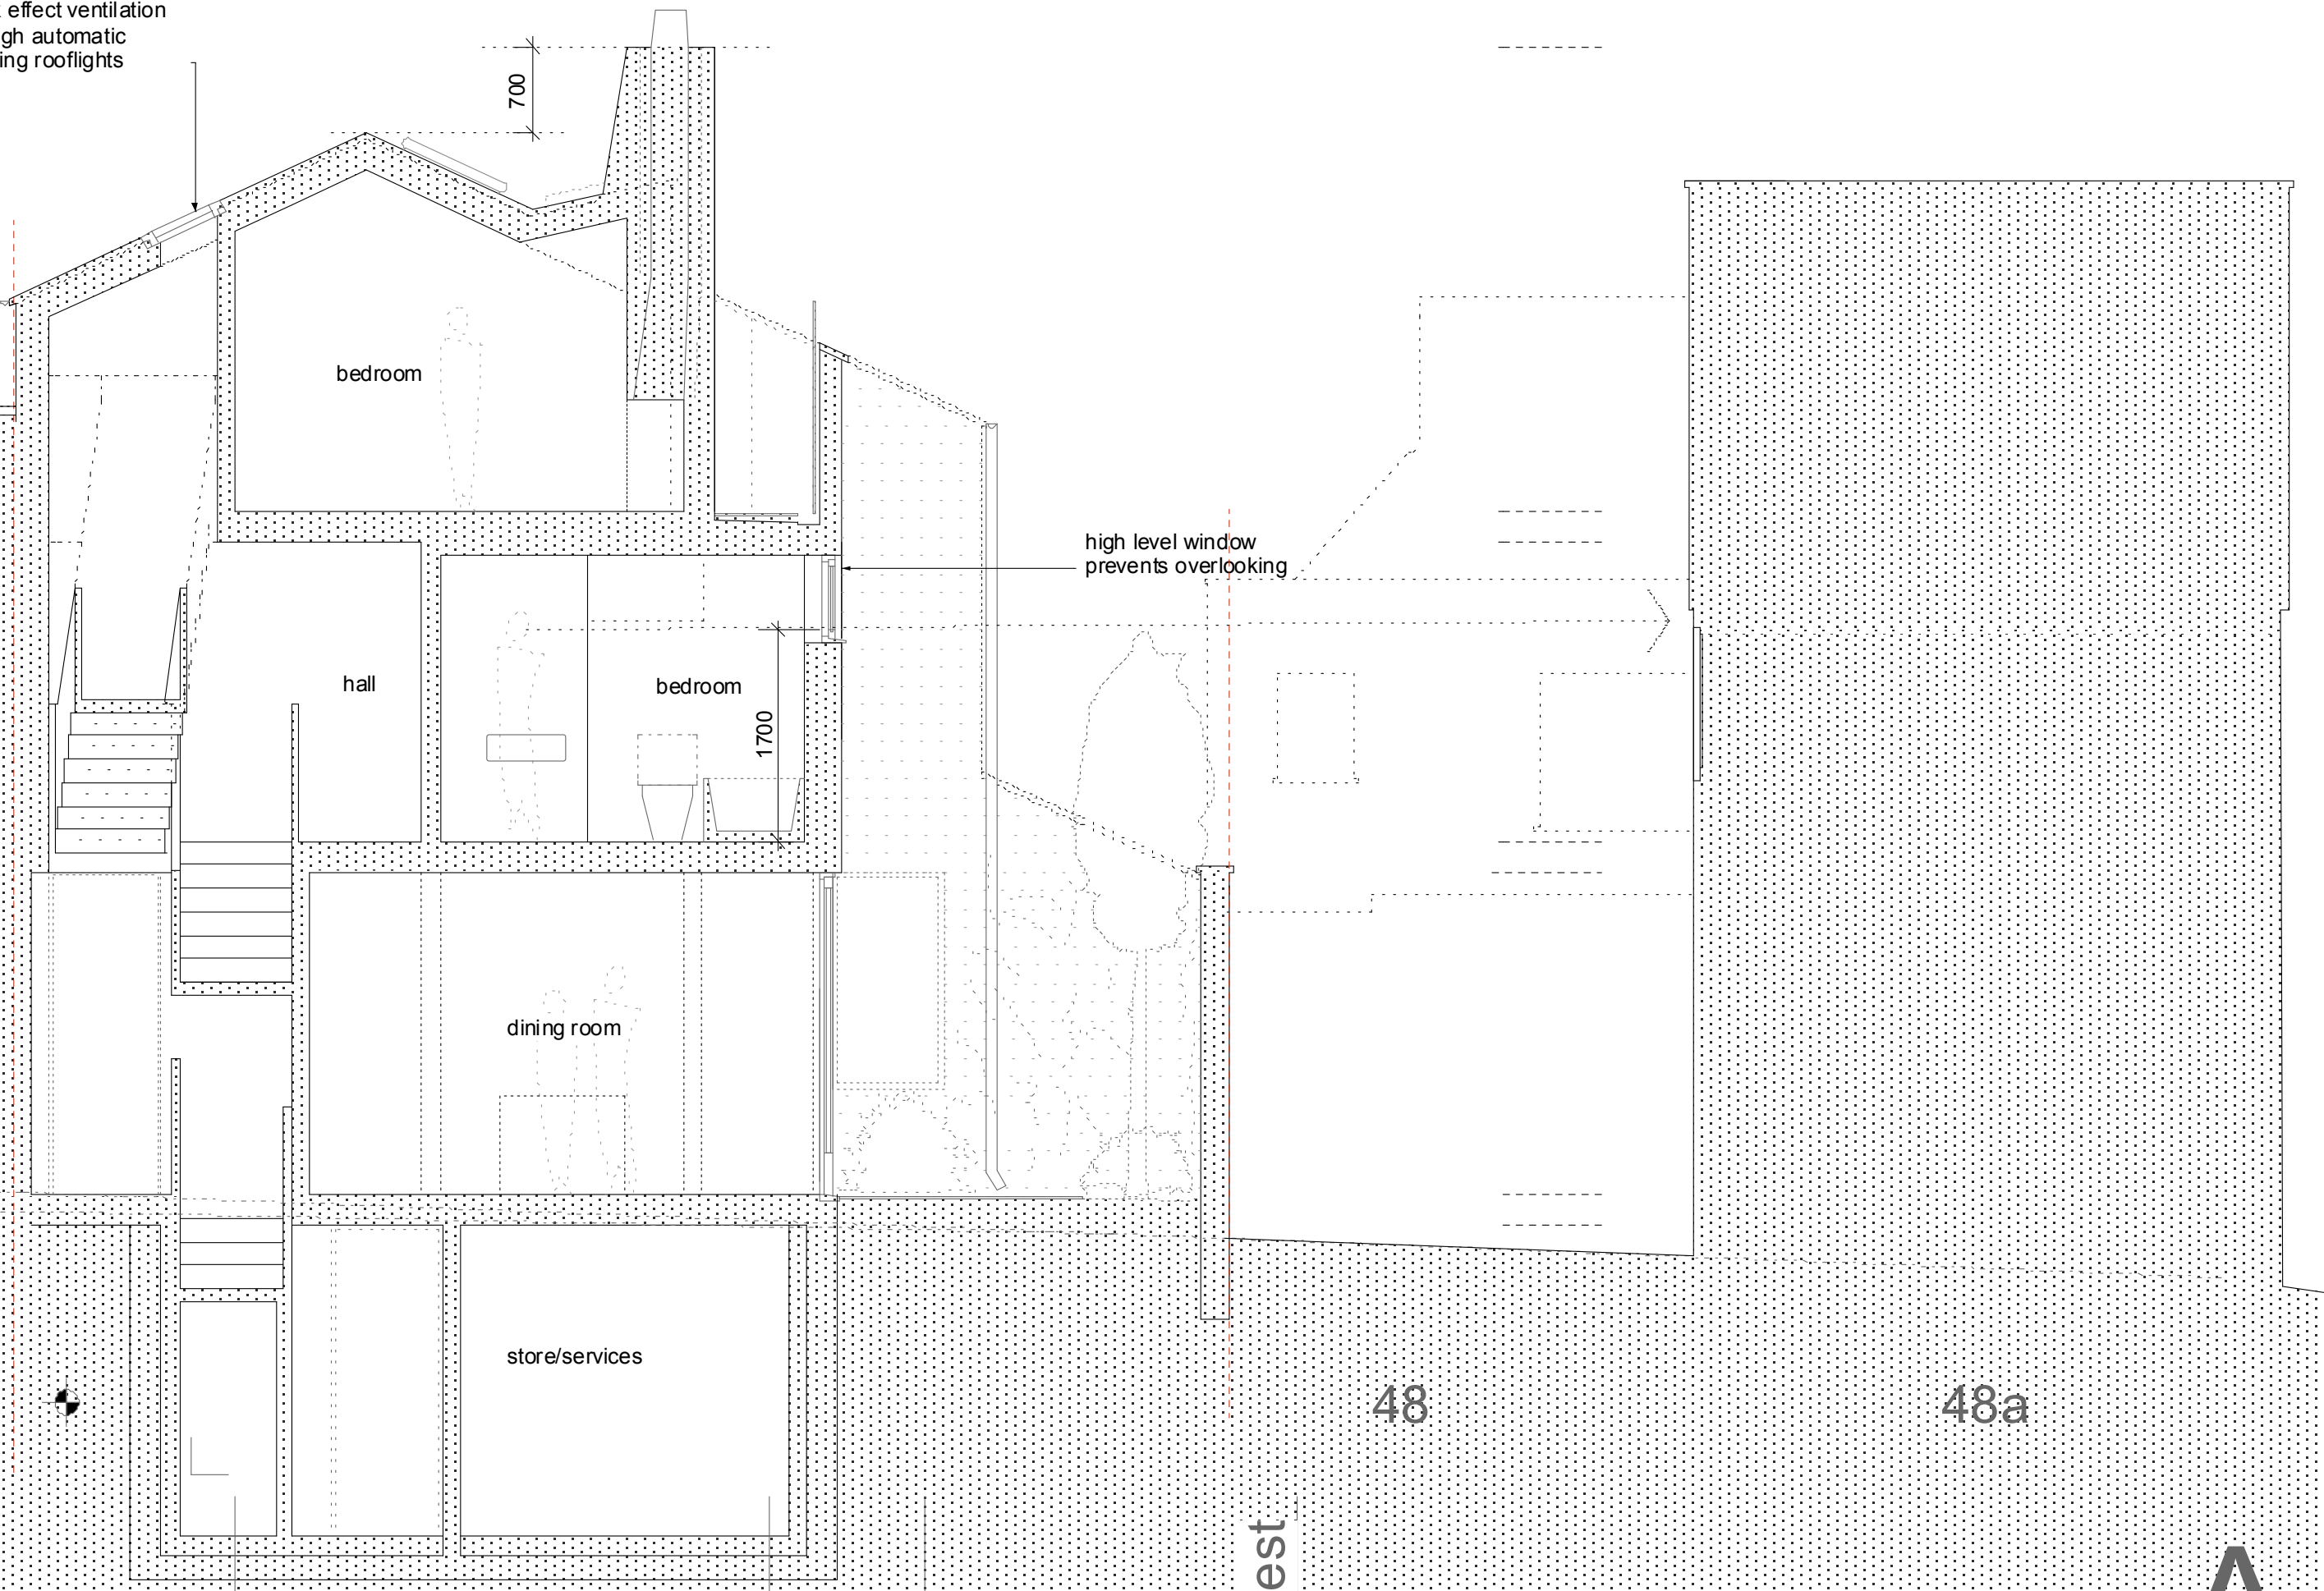

stack effect ventilation
through automatic
opening rooflights

700

high level window
prevents overlooking

1700

48c

east

B

H

G

west

48

48a

A