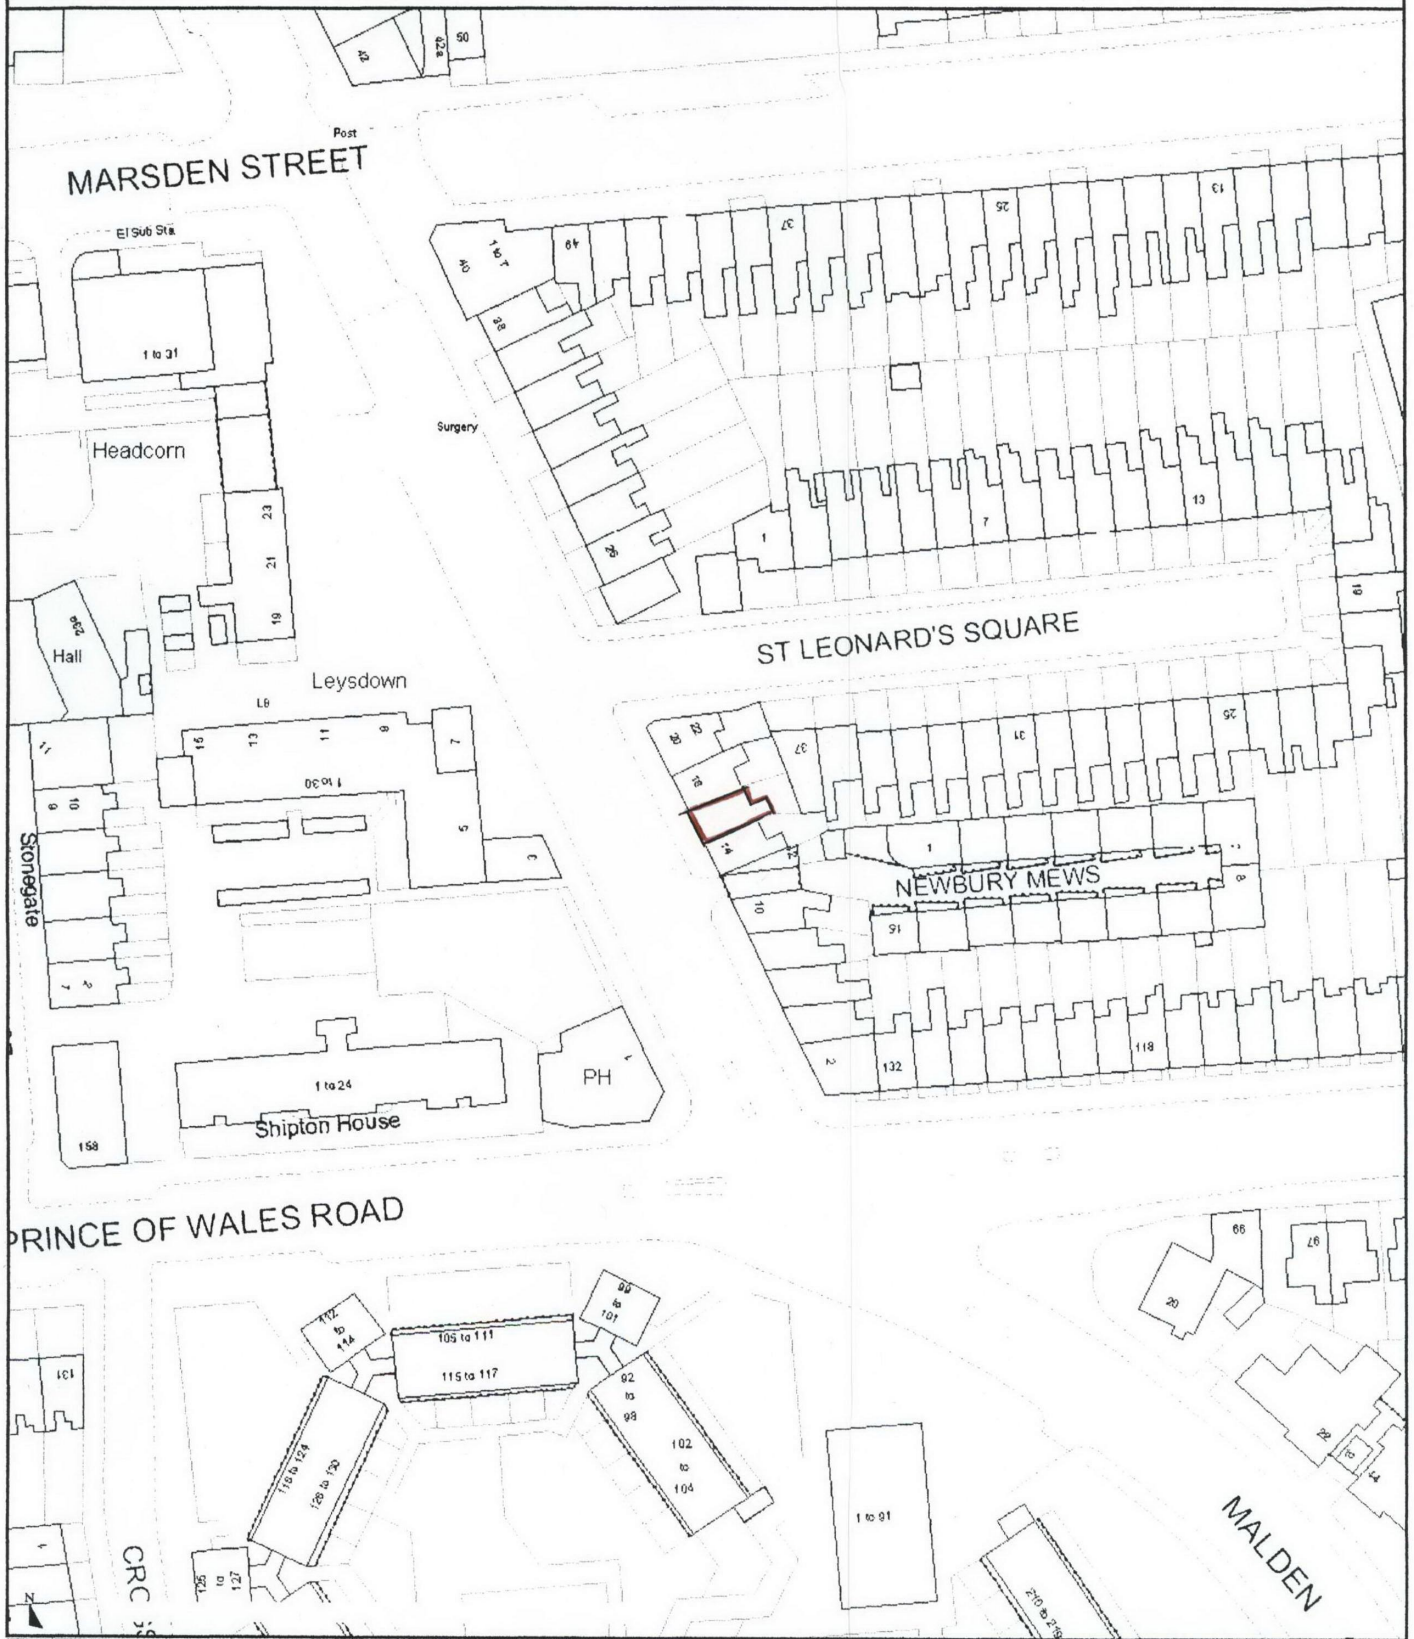

16 Malden Road, NW5

© Crown copyright. All rights reserved
(Licence Number: 100019726) (Year: 2009)

Scale 1/1000 Date 31/3/2010

Centre = 528318 E 184673 N