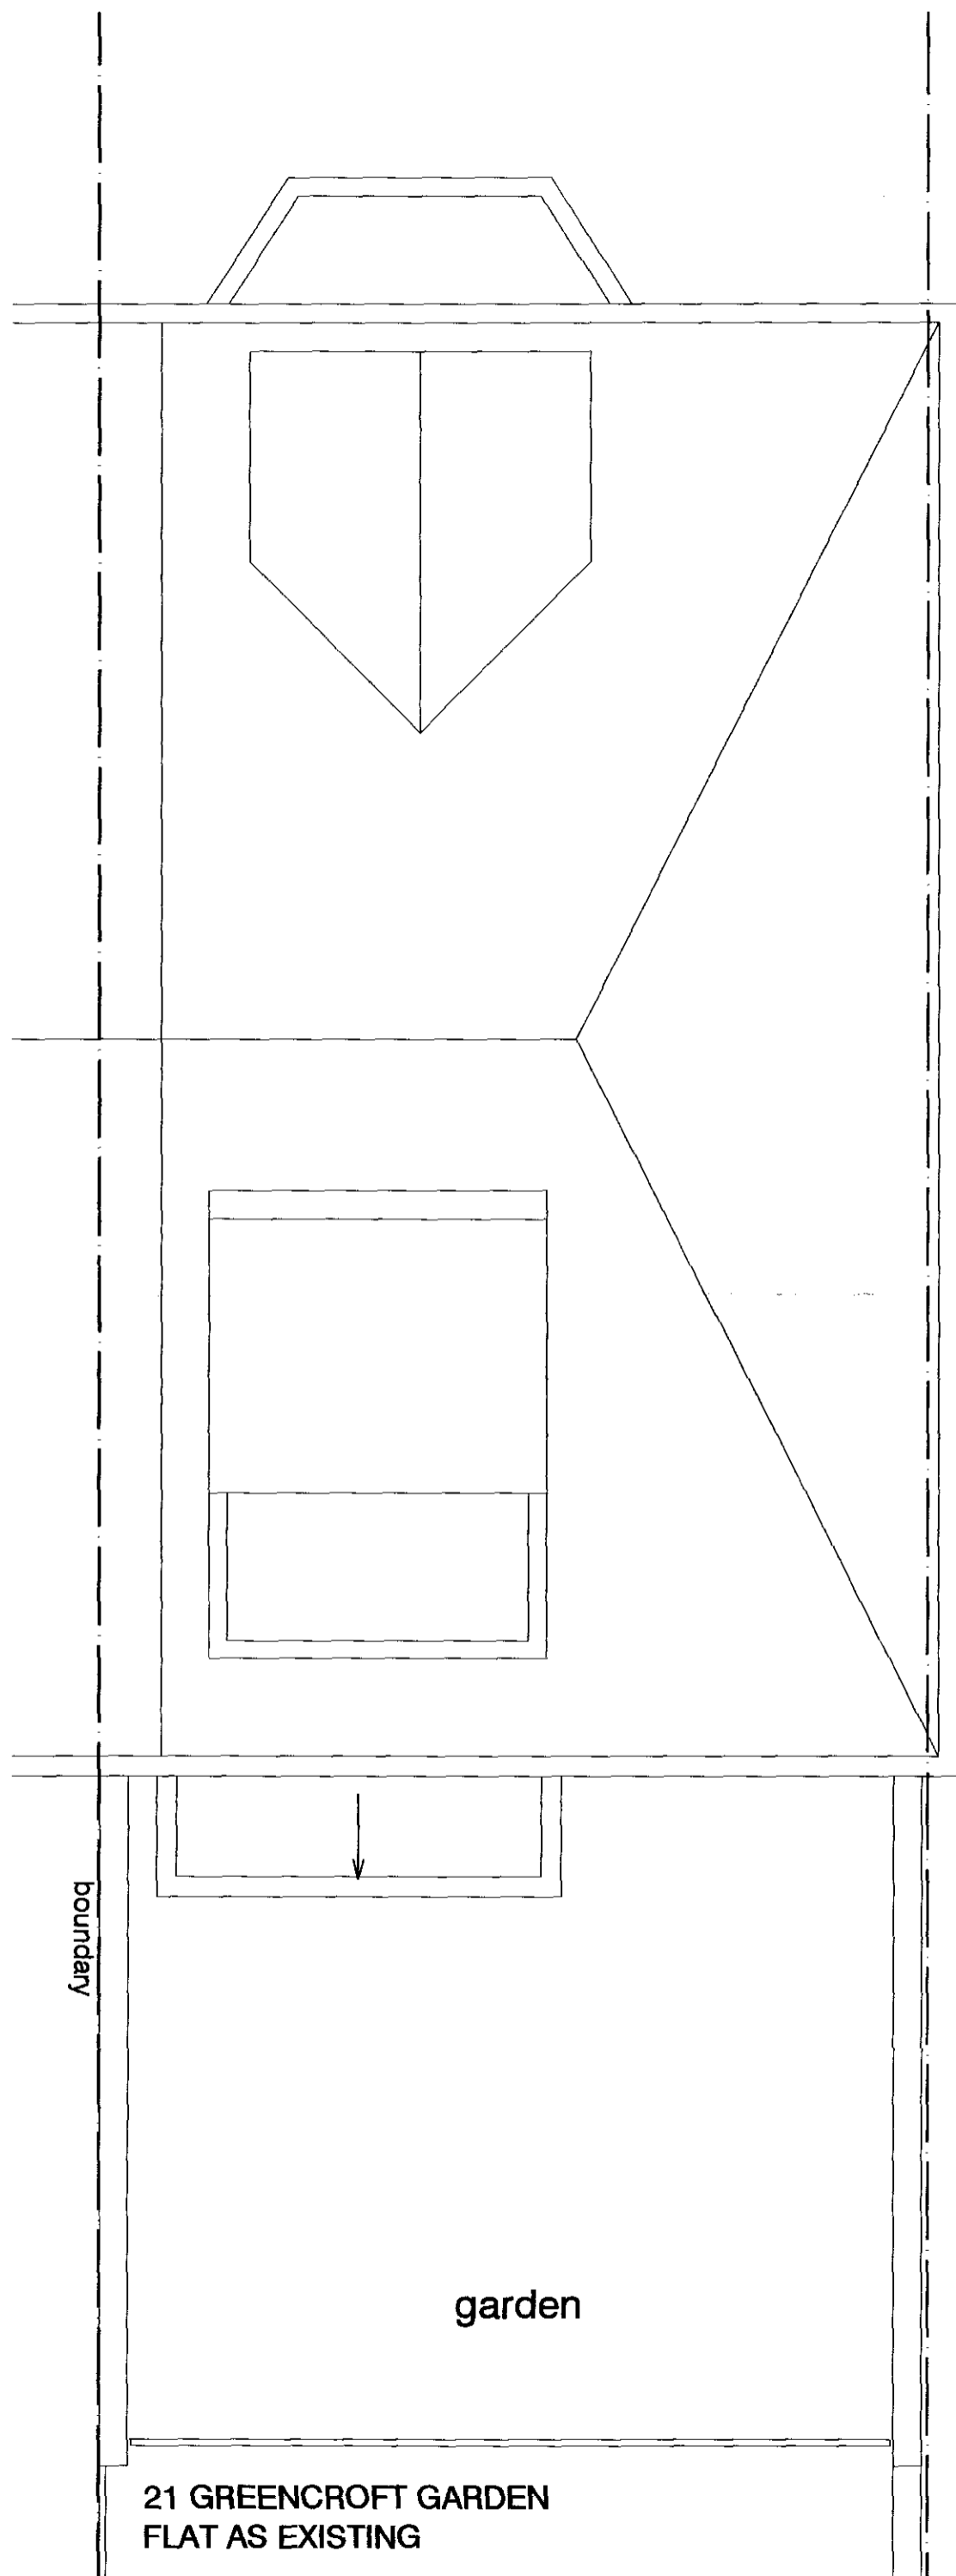

21 GREENCROFT GARDEN
FLAT AS EXISTING