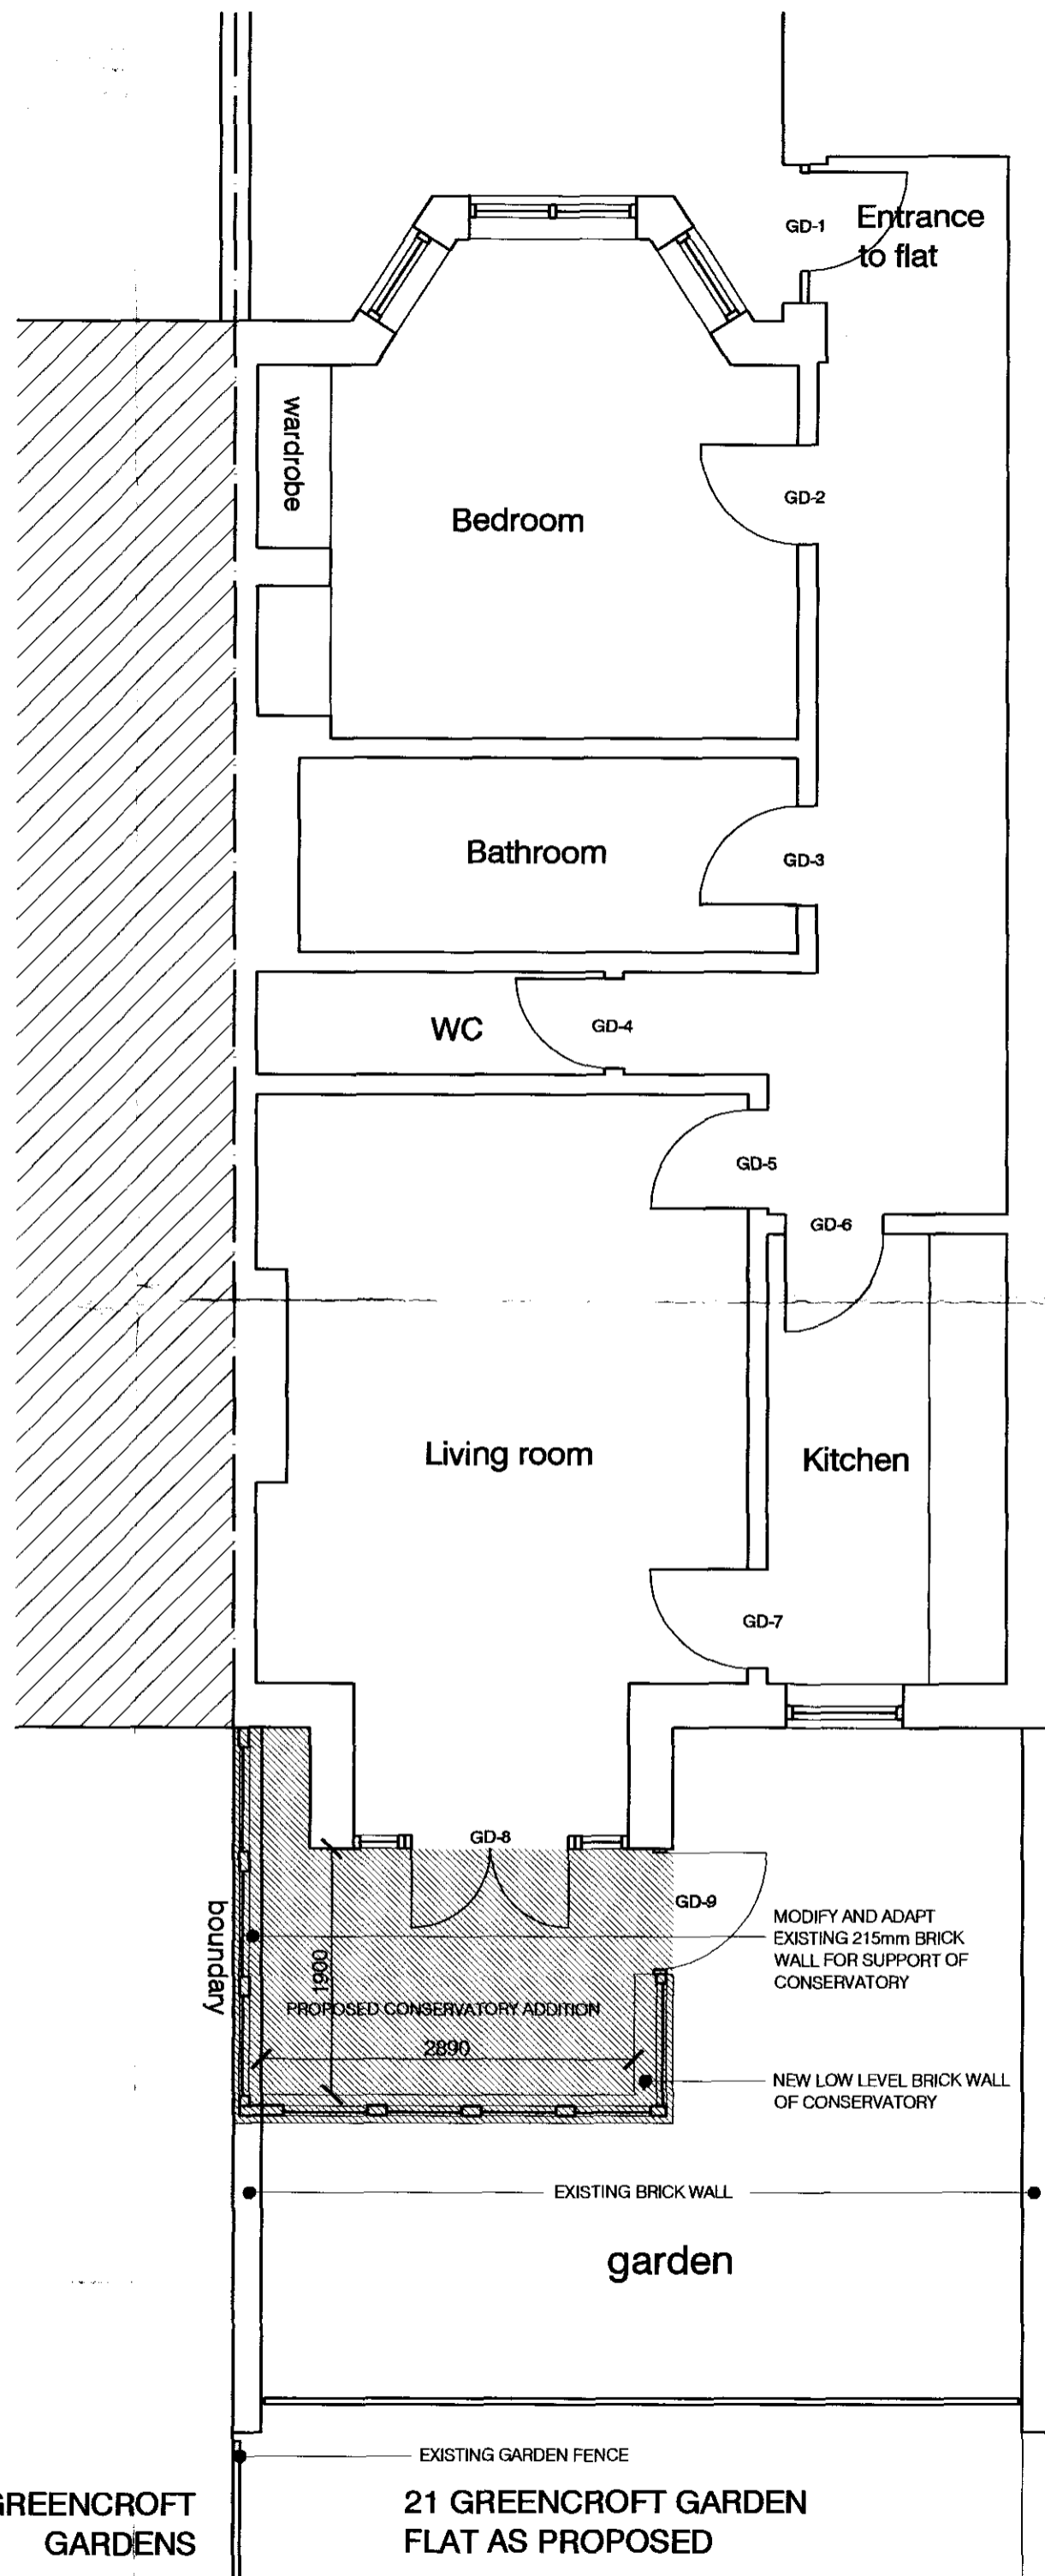

23 GREENCROFT GARDENS

21 GREENCROFT GARDEN FLAT AS PROPOSED