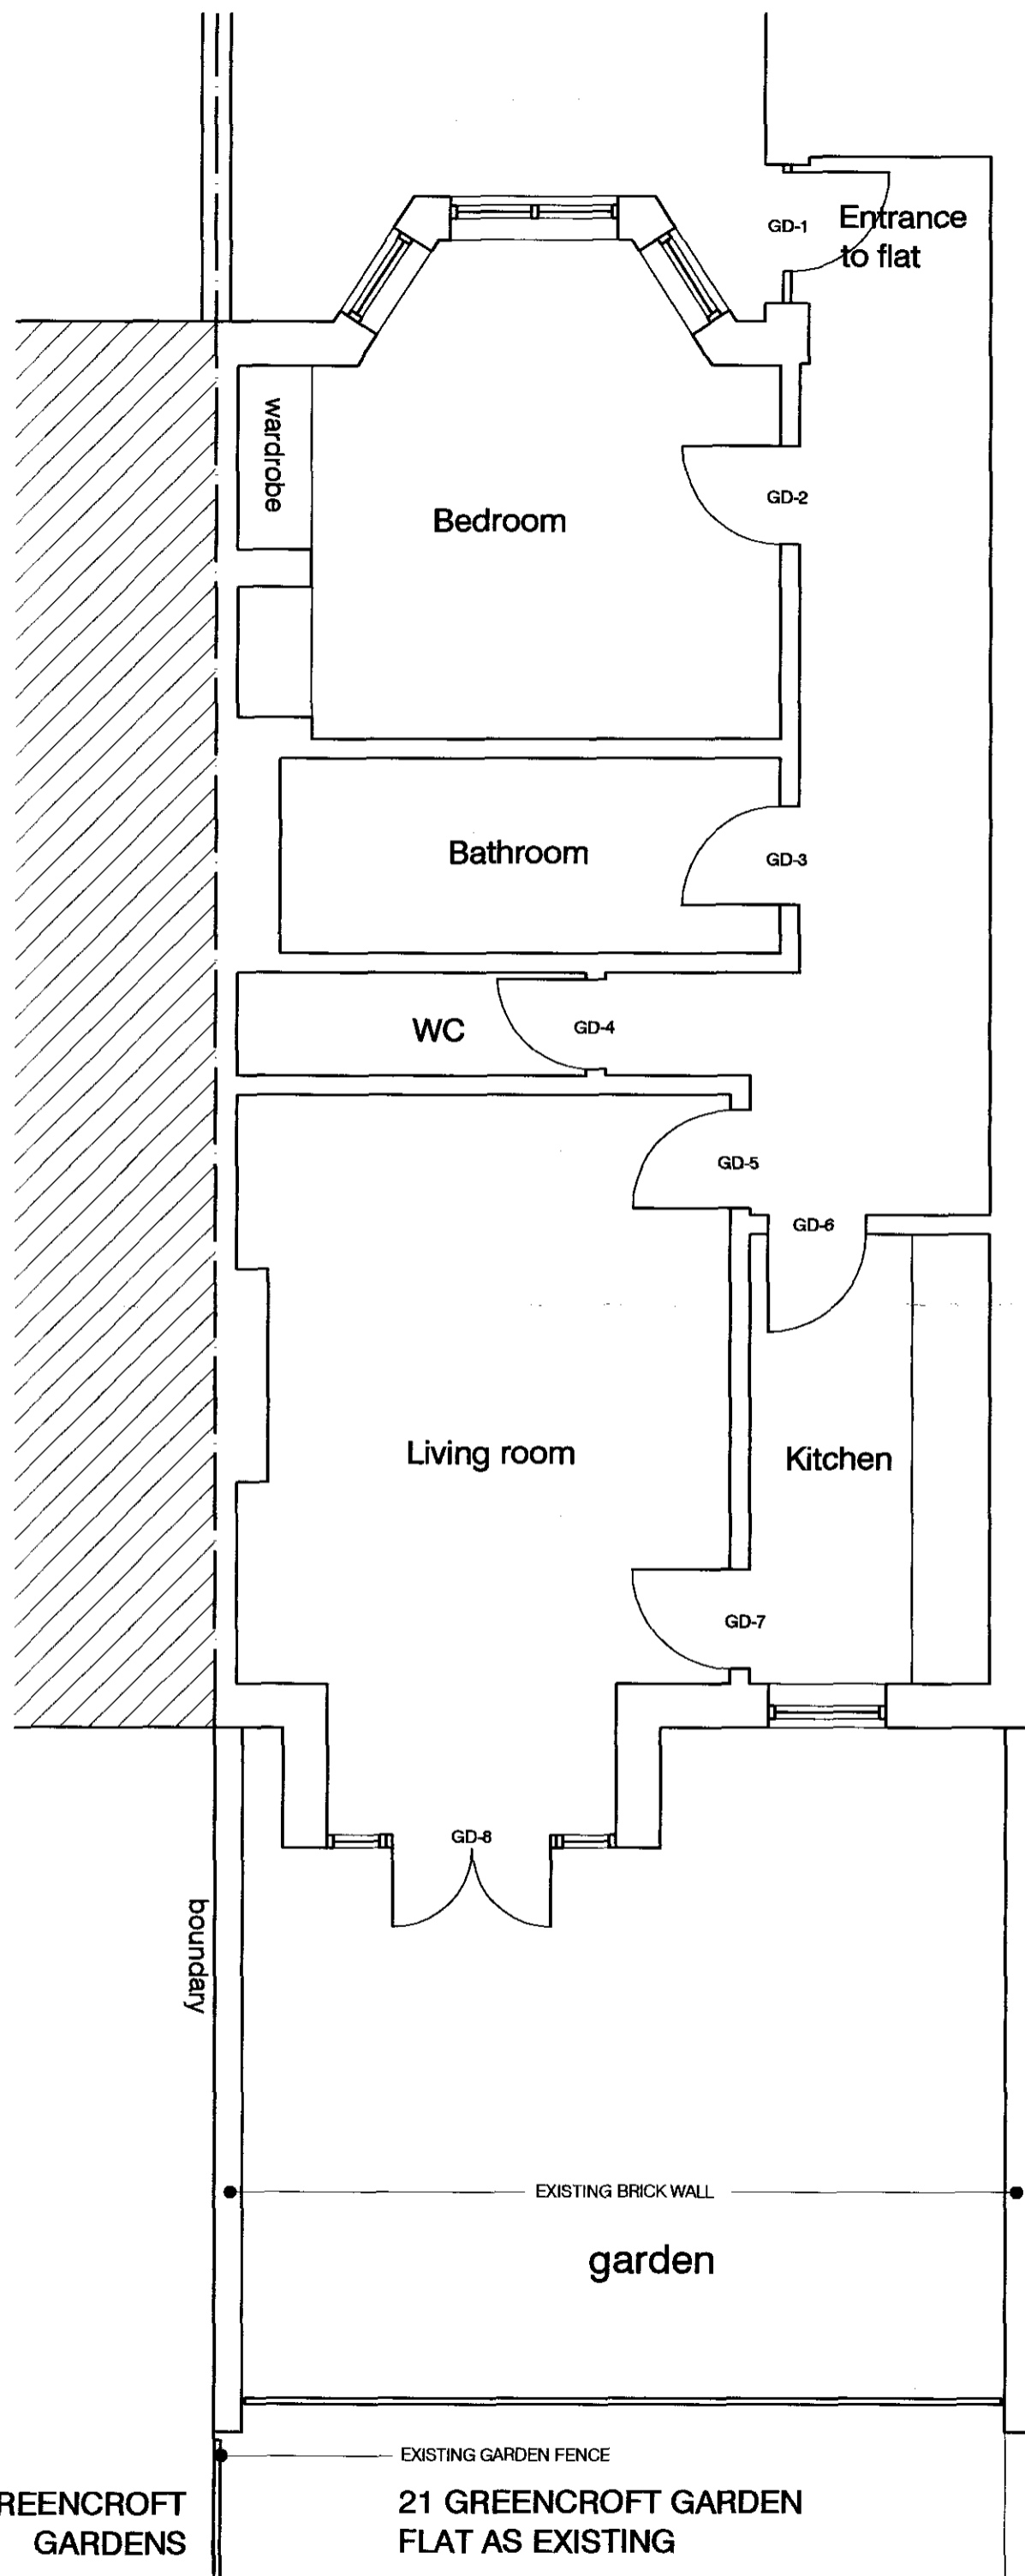

23 GREENCROFT GARDENS

21 GREENCROFT GARDEN FLAT AS EXISTING