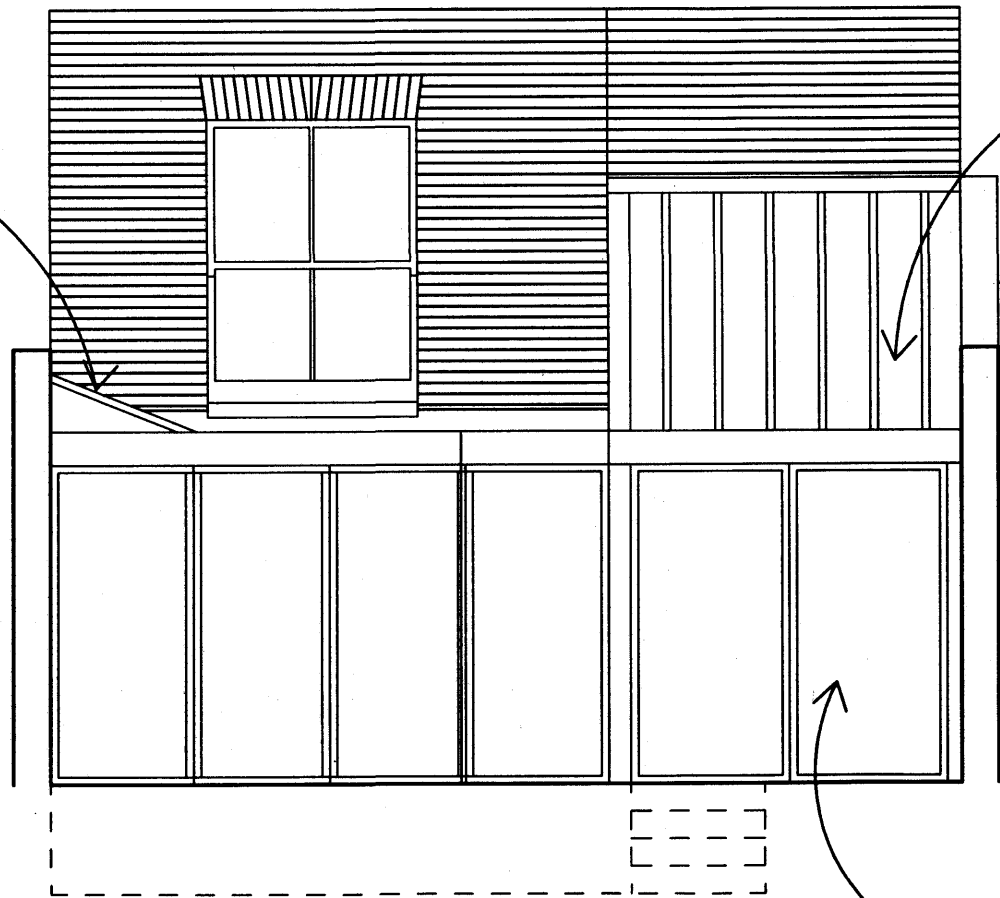

roof light

conservatory glazing over position of existing stair

new glazed doors

# PROPOSED REAR ELEVATION

RECEIVED  
12 MAY 2010

ADDRESS	7a Bolton Rd. London NW8 0RJ					Cubitt	
TITLE	PROPOSED REAR ELEVATION						
SCALE:	1:50 at A3						
DRAWING NO.	P - 03	REV	D	DATE	12.5.2010		
FOR INFORMATION ONLY - DO NOT SCALE OR BUILD TO THIS DRAWING							
					42 SOUTH MOLTON ST. London W1K 5RR T 020 7629 5026 M 07941651392 E agreen@cubittgreystock.com		