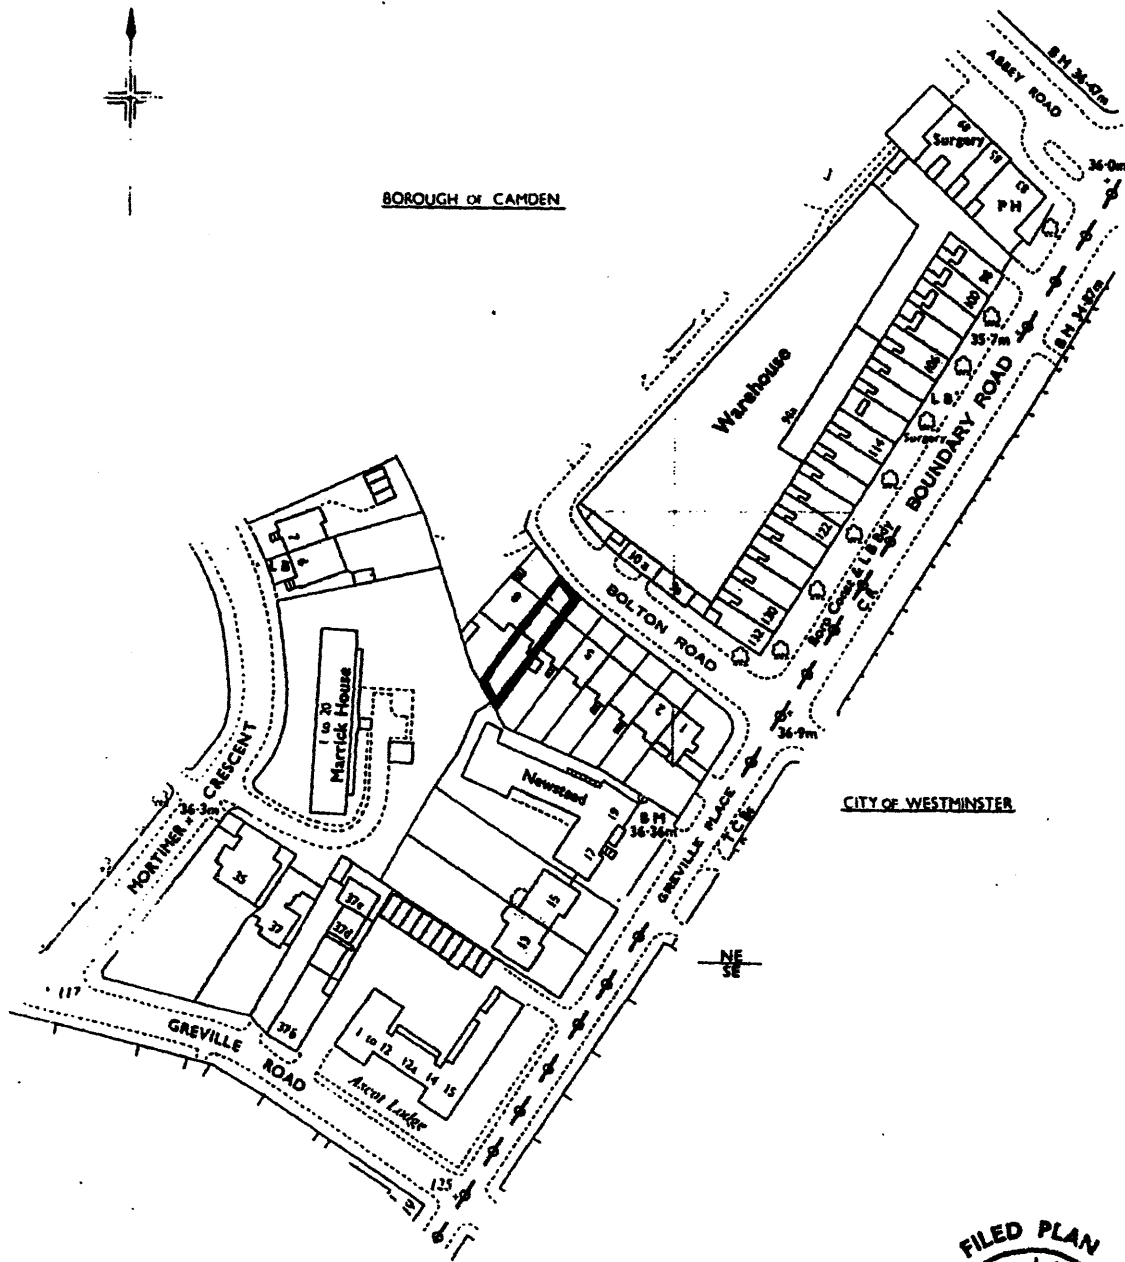

| | | | |
|---------------------------------|----------------|--------------------------|---------------|
| 7A BOLTON ROAD, LONDON, NW8 0RT | | DRAWING | |
| | | LP-01 | |
| ORDNANCE SURVEY | COUNTY | SHEET | NATIONAL GRID |
| PLAN REFERENCE | GREATER LONDON | | TQ 2583 |
| | | | SECTION |
| | | | AF |
| Scale: 1/1250 | | © Crown copyright 1973 | |
| | | Old Reference LN VI 29 E | |

This is a print of the view of the title plan obtained through Land Registry Direct showing the state of the title plan on 26 APR 2002 at 12:07:21. It may not be to the scale shown on the title plan.

This title is dealt with by the Harrow District Land Registry.

©Crown Copyright. Produced by HMLR. Further reproduction in whole or part is prohibited without the prior written permission of Ordnance Survey. Licence Number GND33333