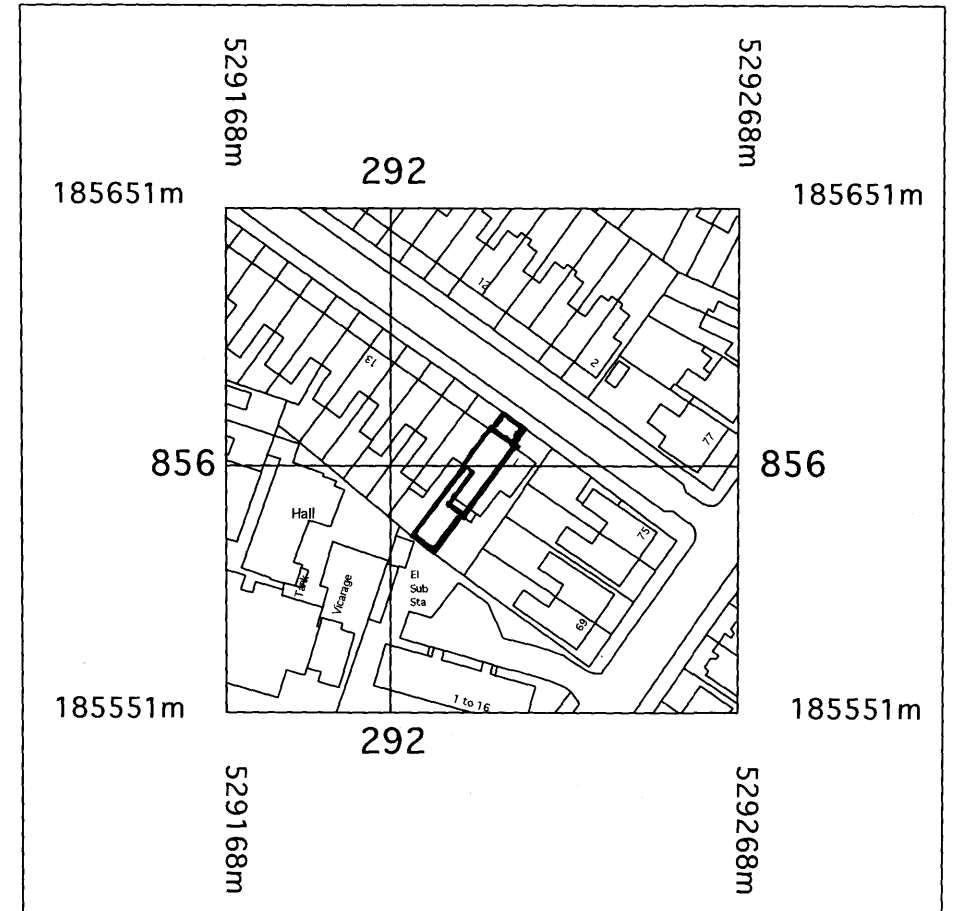

Stanfords VectorMap

Metres

© Crown Copyright 2009

Reproduction in whole or in part is prohibited
without the prior permission of Ordnance Survey.

MARTINS CAMISULI 625 GALSFORD STREET, LONDON NW5 2DL TEL/FAX: 020 7267 85 76 E-MAIL: sebastian.camisuli@martinscamisuli.co.uk

DRWG TITLE: Location Plan
DRWG NO: MC/060/001
SCALE: 1:1250
DATE: March 2010

REV:

NOTES:

DESIGN DRAWING FOR INFORMATION ONLY, AND IS NOT TO BE CONSTRUCTED FROM.
ALL DIMENSIONS TO BE CHECKED ON SITE. THIS DRAWING IS COPYRIGHT