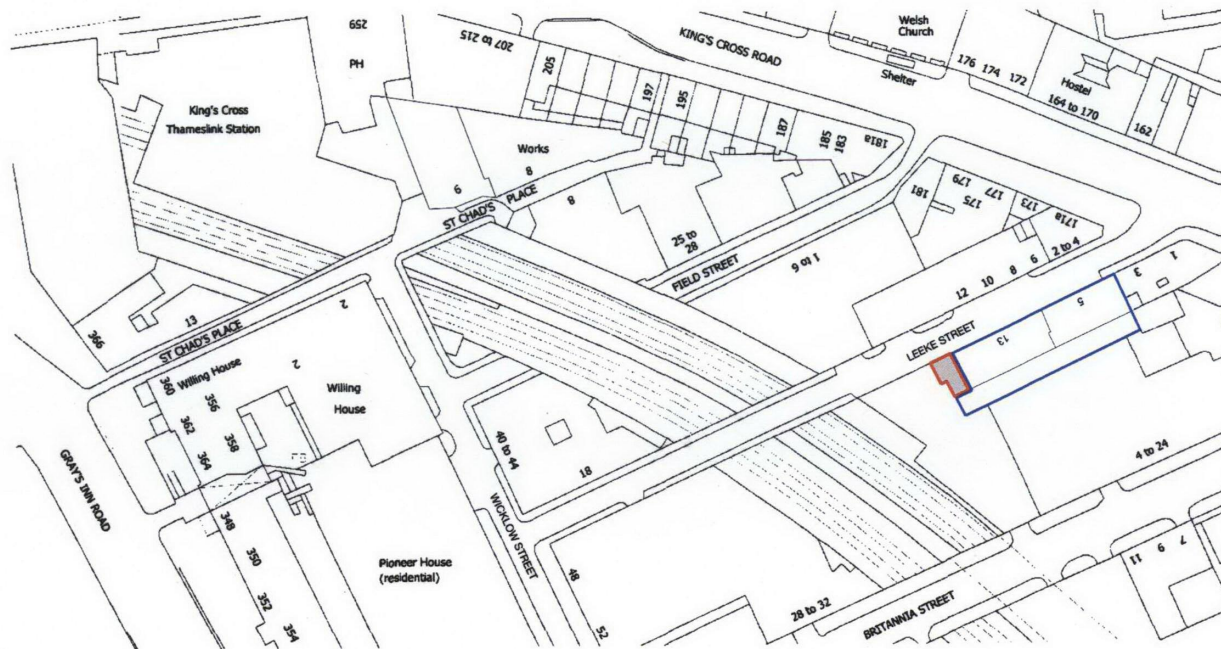

LEGEND

- Site Boundary
- Adjoining land by same owner

Rev. A - 13.01.2010 - Site outlined in Red. Adjoining land outlined in blue

5-13 Levee Street, Kings Cross. London WC1X 9HU

SITE PLAN

Dwg. No: MHE00A

Scale 1 : 1250 @ A3
1 : 625 @ A1