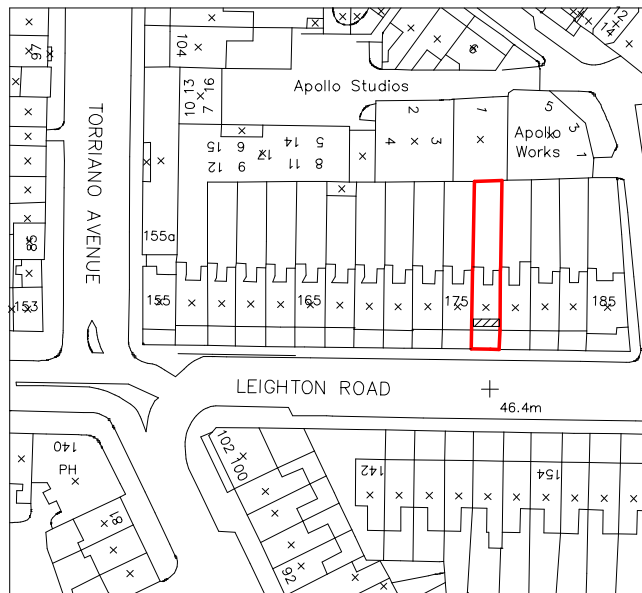

LOCATION PLAN OS REF 866934

Ordnance Survey®
OS Sitemap®

© Crown Copyright 2010
Reproduction in whole or in part is prohibited
without the prior permission of Ordnance Survey.

SCALE 1:1250
PAPER SIZE A4