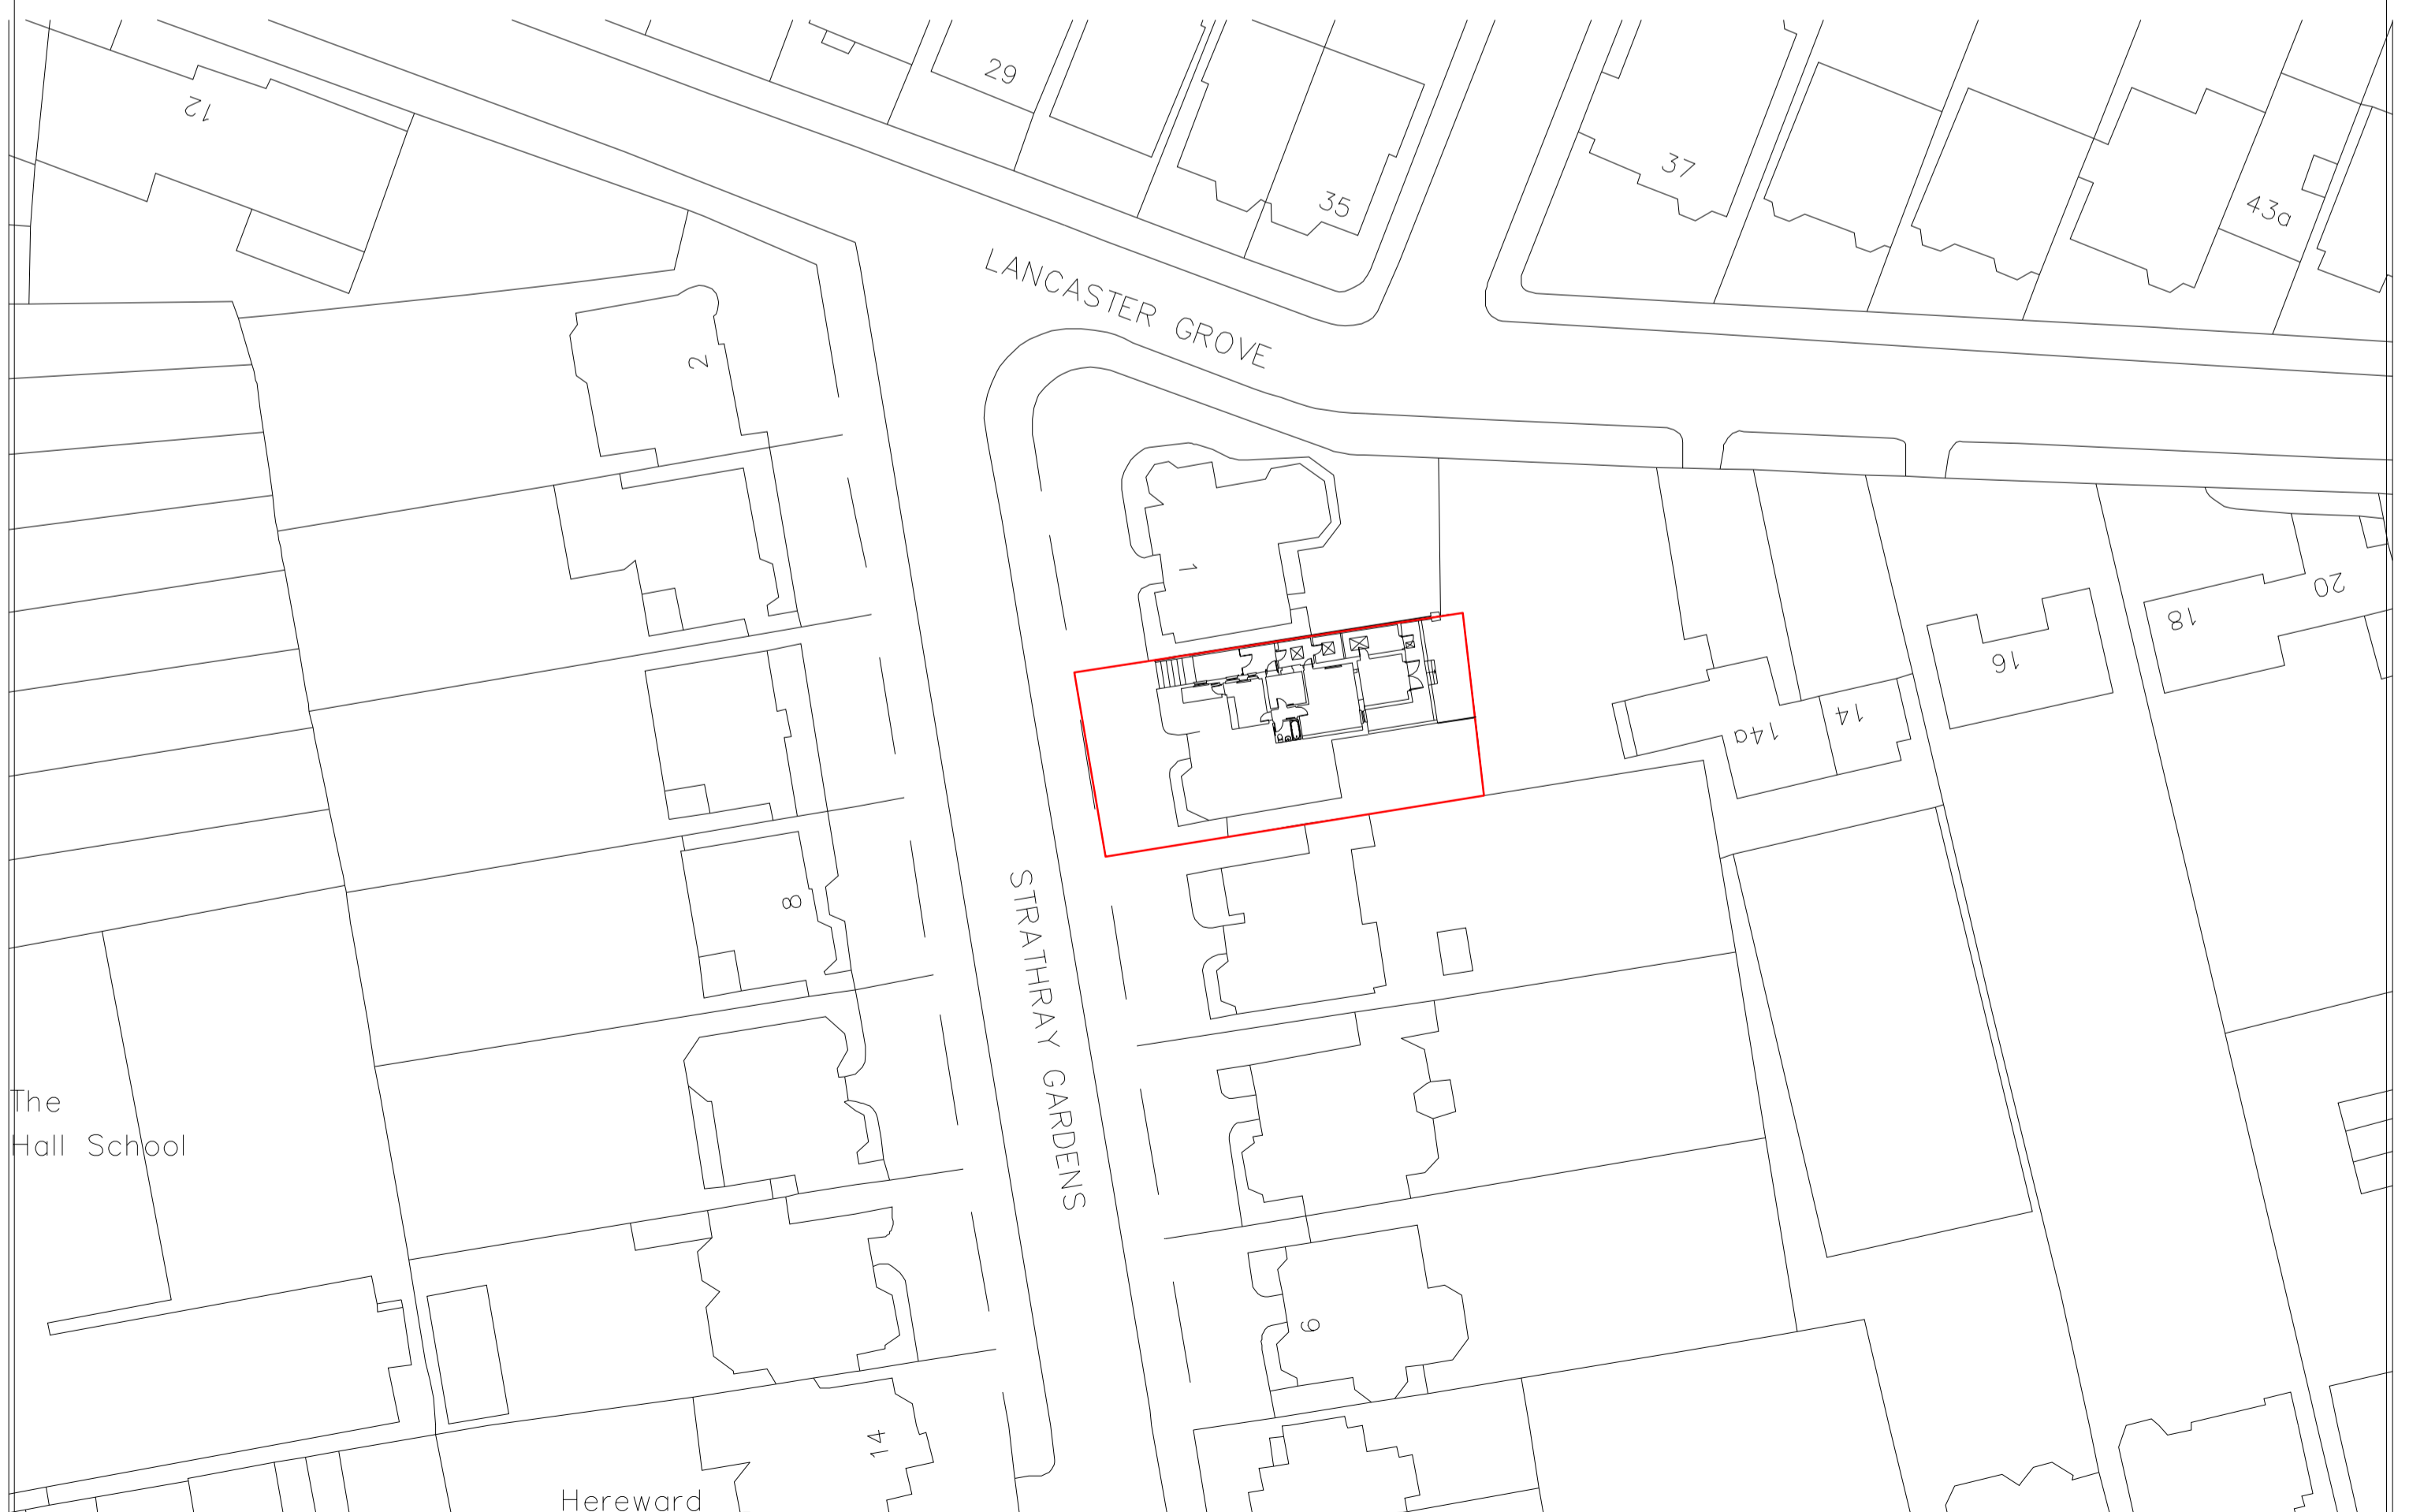

DO NOT SCALE FROM THIS DRAWING
THIS DRAWING IS COPYRIGHT

NOTES:

A—rear extension altered

PROJECT:
3C STRATHRAY GARDENS
LONDON NW3 4PA

DRAWING TITLE:
SITE & LOCATION PLAN
as Proposed

Scale:
1:500 @A2
1:1250

Dwg No:
SG/PP0

Date:
16.04.10

Rev:
A

KASIA WHITFIELD
Design Consultant

Tel: 020 75869624
Mob: 07985 035333
email: Kasia_Whitfield@hotmail.com