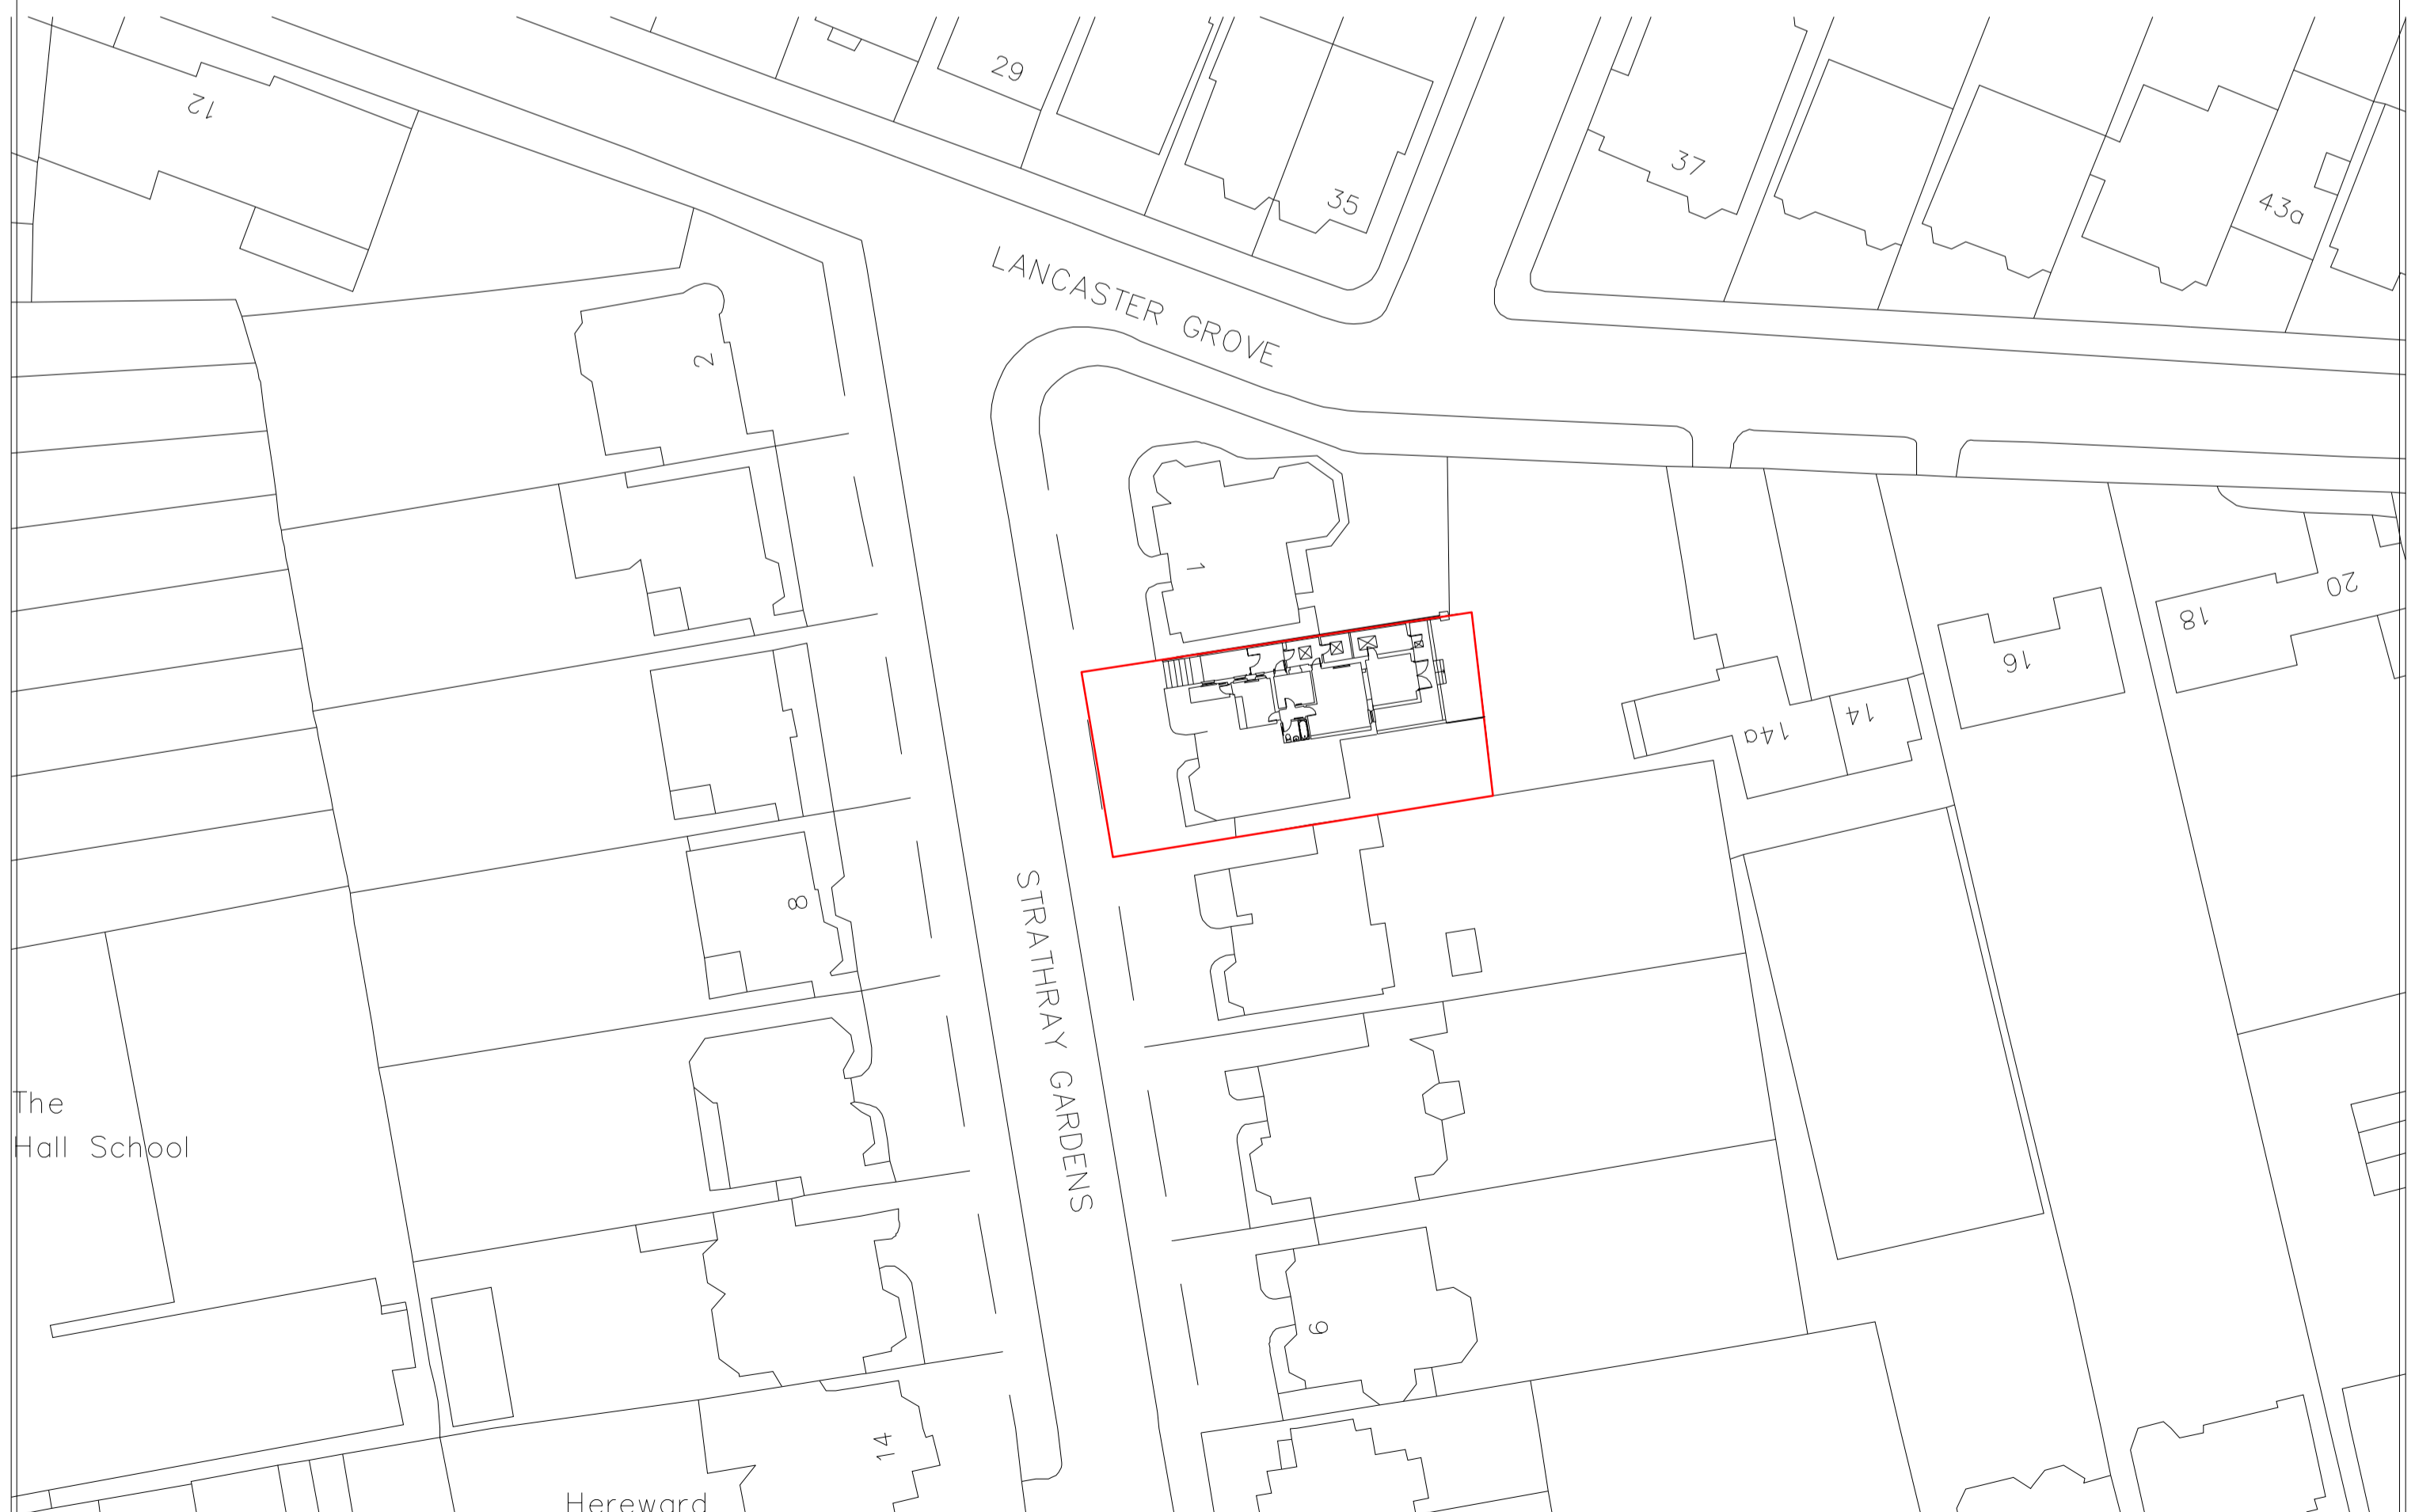

DO NOT SCALE FROM THIS DRAWING
THIS DRAWING IS COPYRIGHT

NOTES:

A—rear extension altered

PROJECT:
3C STRATHRAY GARDENS
LONDON NW3 4PA

DRAWING TITLE:
SITE & LOCATION PLAN
as Proposed

Scale:
1:500 @A2
1:1250

Dwg No:
SG/PP0

Date:
16.04.10

Rev:
A

KASIA WHITFIELD
Design Consultant

Tel: 020 75869624
Mob: 07985 035333
email: Kasia_Whitfield@hotmail.com