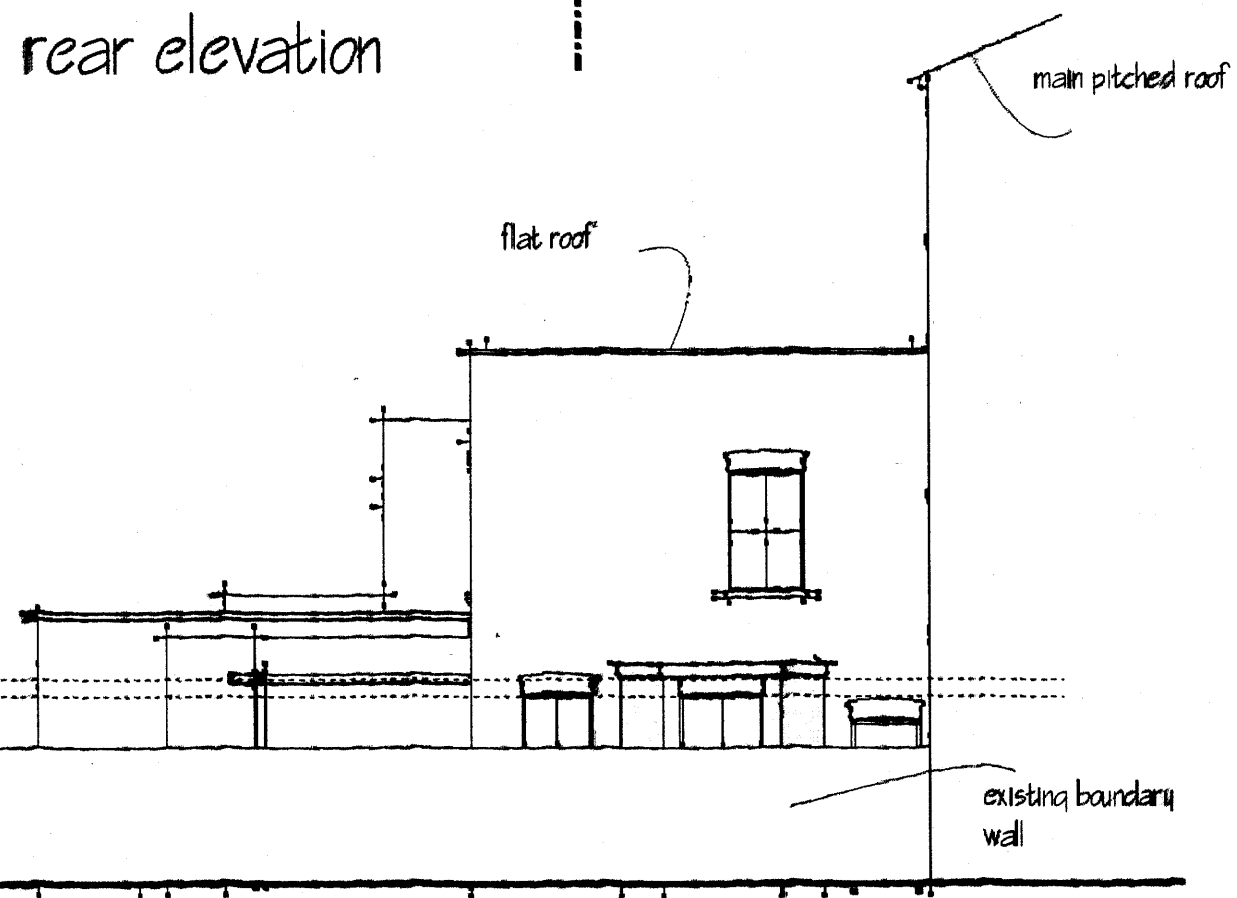

rear elevation

side elevation

ATK Designs
 16 School Lane
 Offley
 Nr Hitchin
 Herts
 SG5 3AZ
 tel 07595295528
 email atkdesigns@tiscali.co.uk

client
 Mr J Fox
 86a Maudgrove Road
 London NW6 2ED

project
 single storey rear extension
 existing elevations

drawing no	atk / 10 / J / TP4
date	april 2010
scale	1:100

A3