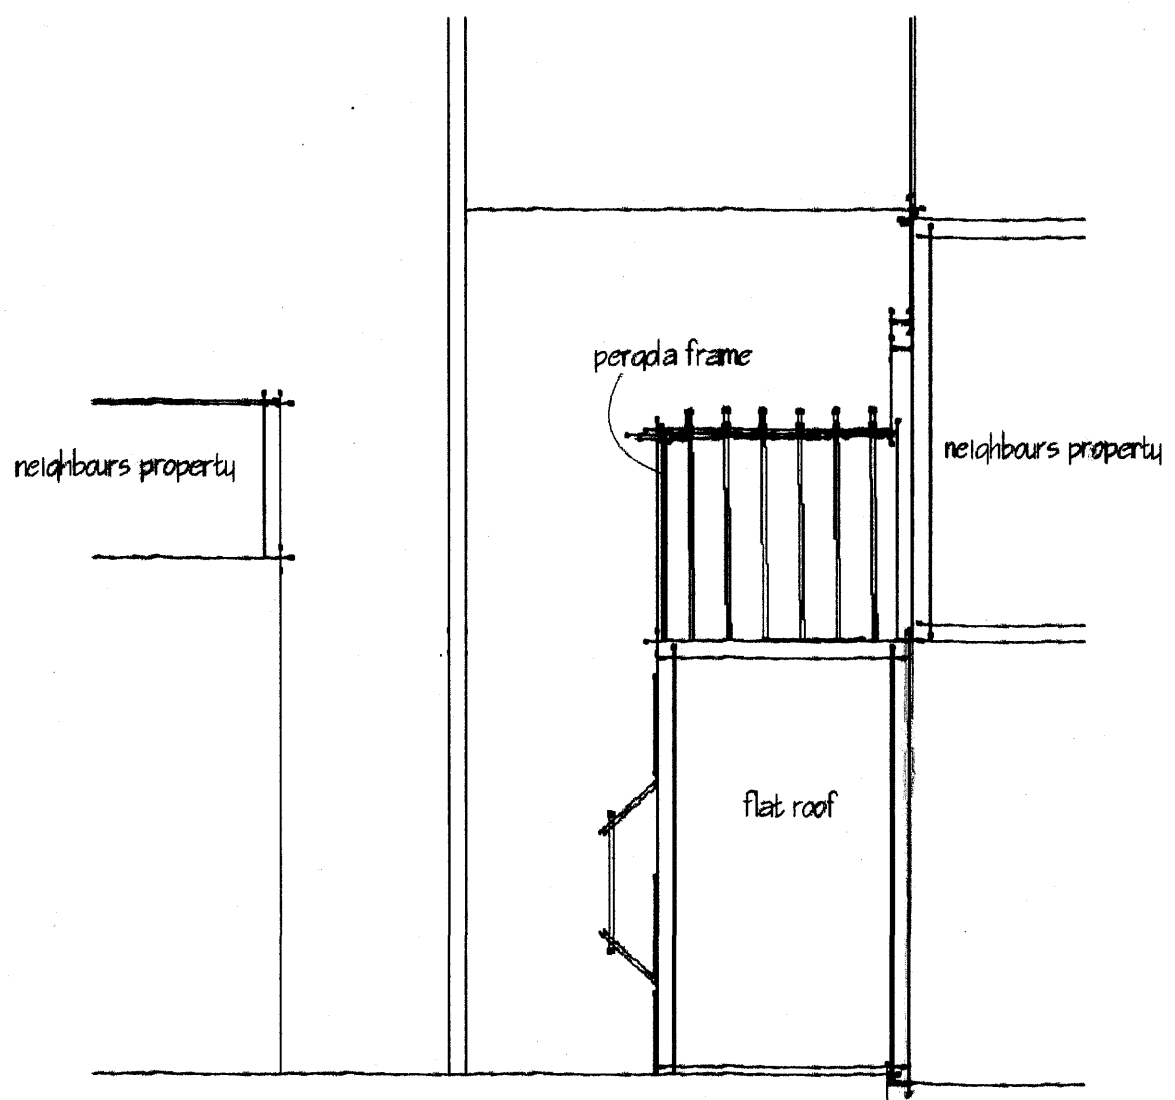

rear elevation

side elevation

ATK Designs
 16 School Lane
 Offley
 Nr Hitchin
 Herts
 SG5 3AZ
 tel 07595295528
 email atkdesigns@tiscali.co.uk

client
 Mr J Fox
 86a Maudgrove Road
 London NW6 2ED

project
 single storey rear extension
 existing elevations

drawing no	atk / 10 / J / TP4
date	april 2010
scale	1:100

A3