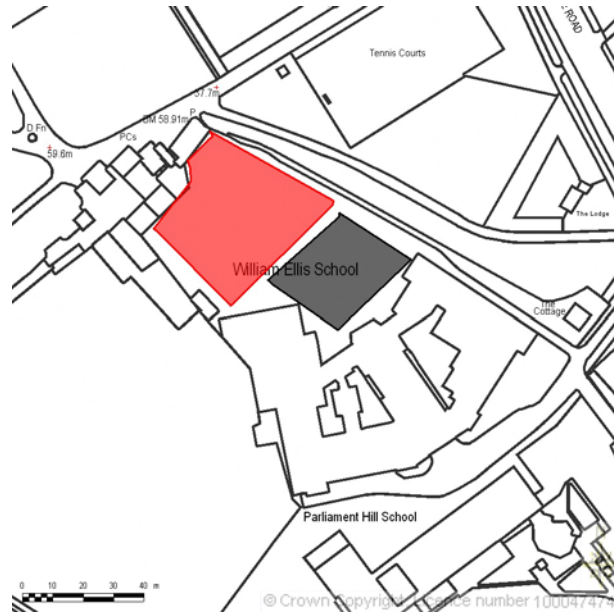

AREA 4 HA  
SCALE 1:2500

CENTRE COORDINATES: 528274, 186077

Area in red = market

Area in black = parking for producers

Supplied by Streetwise Maps Ltd  
[www.streetwise-maps.com](http://www.streetwise-maps.com)  
Licence No: 100047474