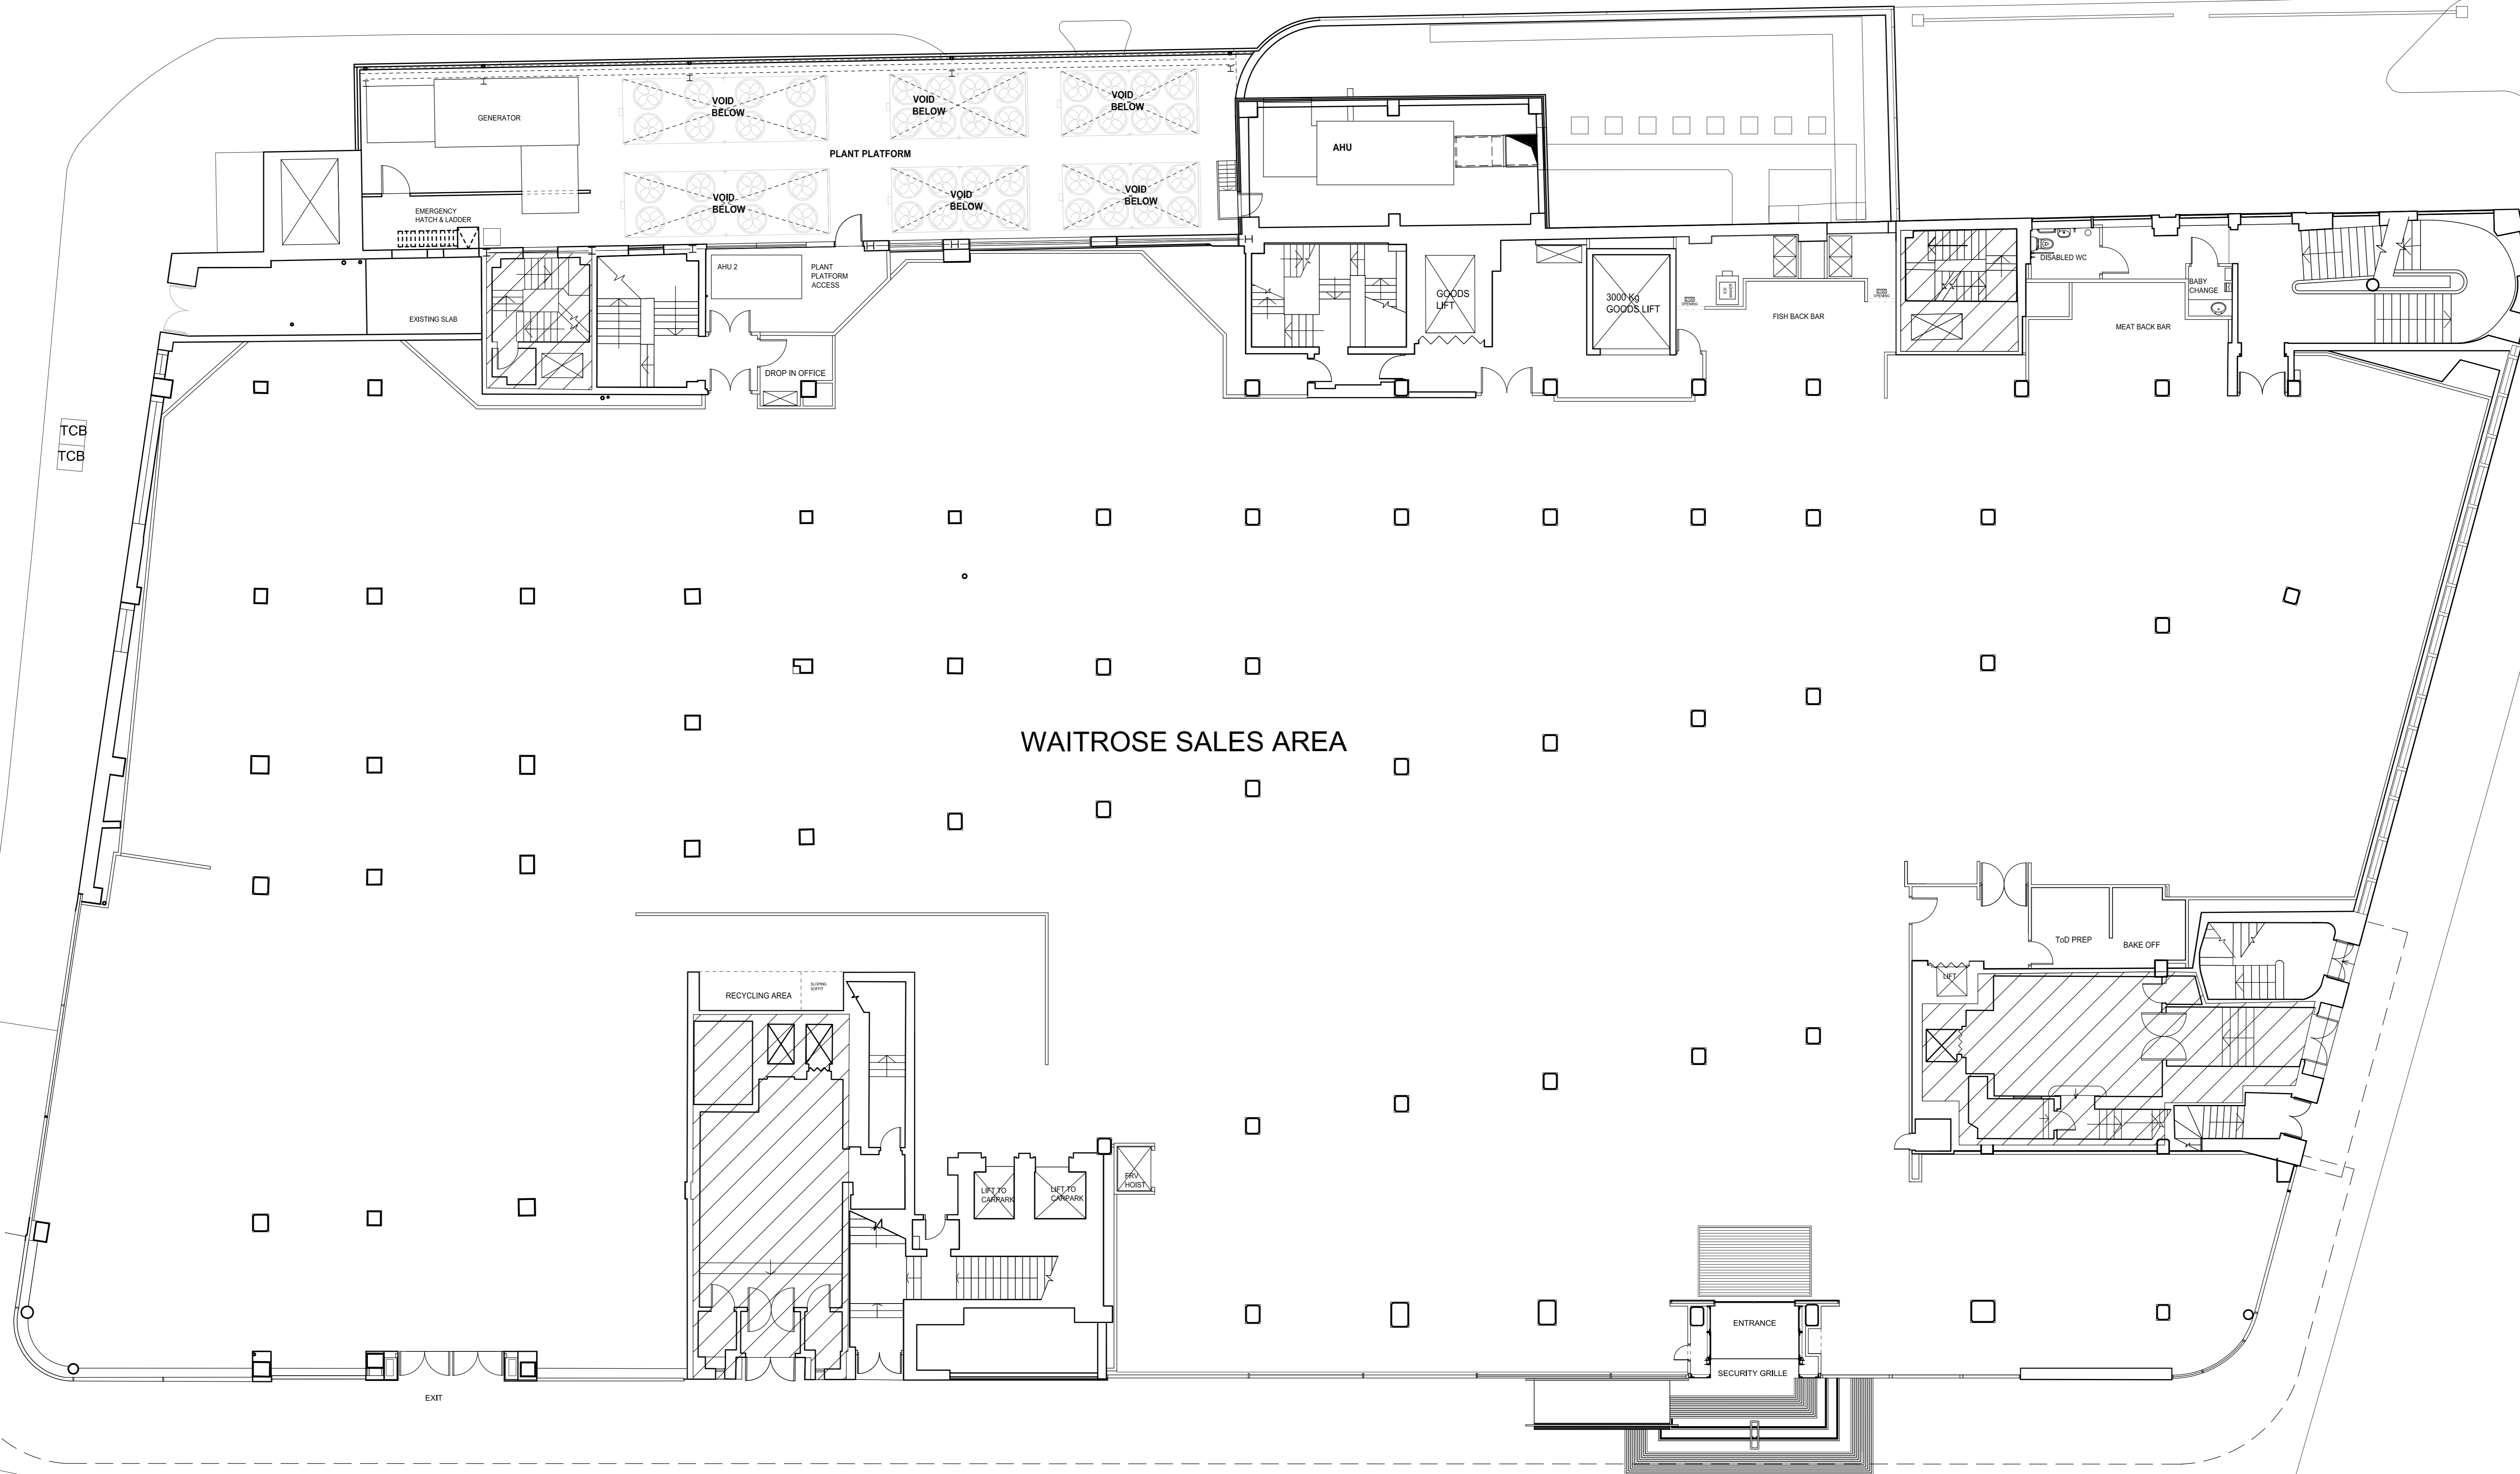

BROADHURST GARDENS

AREAS OUTSIDE WAITROSE DEMISE

GOLDHURST TERRACE

CANFIELD GARDENS

FINCHLEY ROAD

NOTES

REV	AMENDMENTS	BY	CHK	DATE	REFS USED IN THIS DRAWING	PROJECT
A	ISSUED FOR PLANNING	JK		18.05.10		PROPOSED COOKERY SCHOOL WAITROSE JOHN BARNES

DATE	SCALE	DRAWN BY	CHECKED BY	PROJECT NO	REV
04.05.10	1:100 @ A0	JK	JK	10-040-YA-G01	A

Bamber and Reddan Architects Bamber and Reddan 73 Collier Street London N1 9BE T 020 7843 1700 F 020 7843 1717 E design@bamberandreddan.co.uk	
---	--

PLANNING