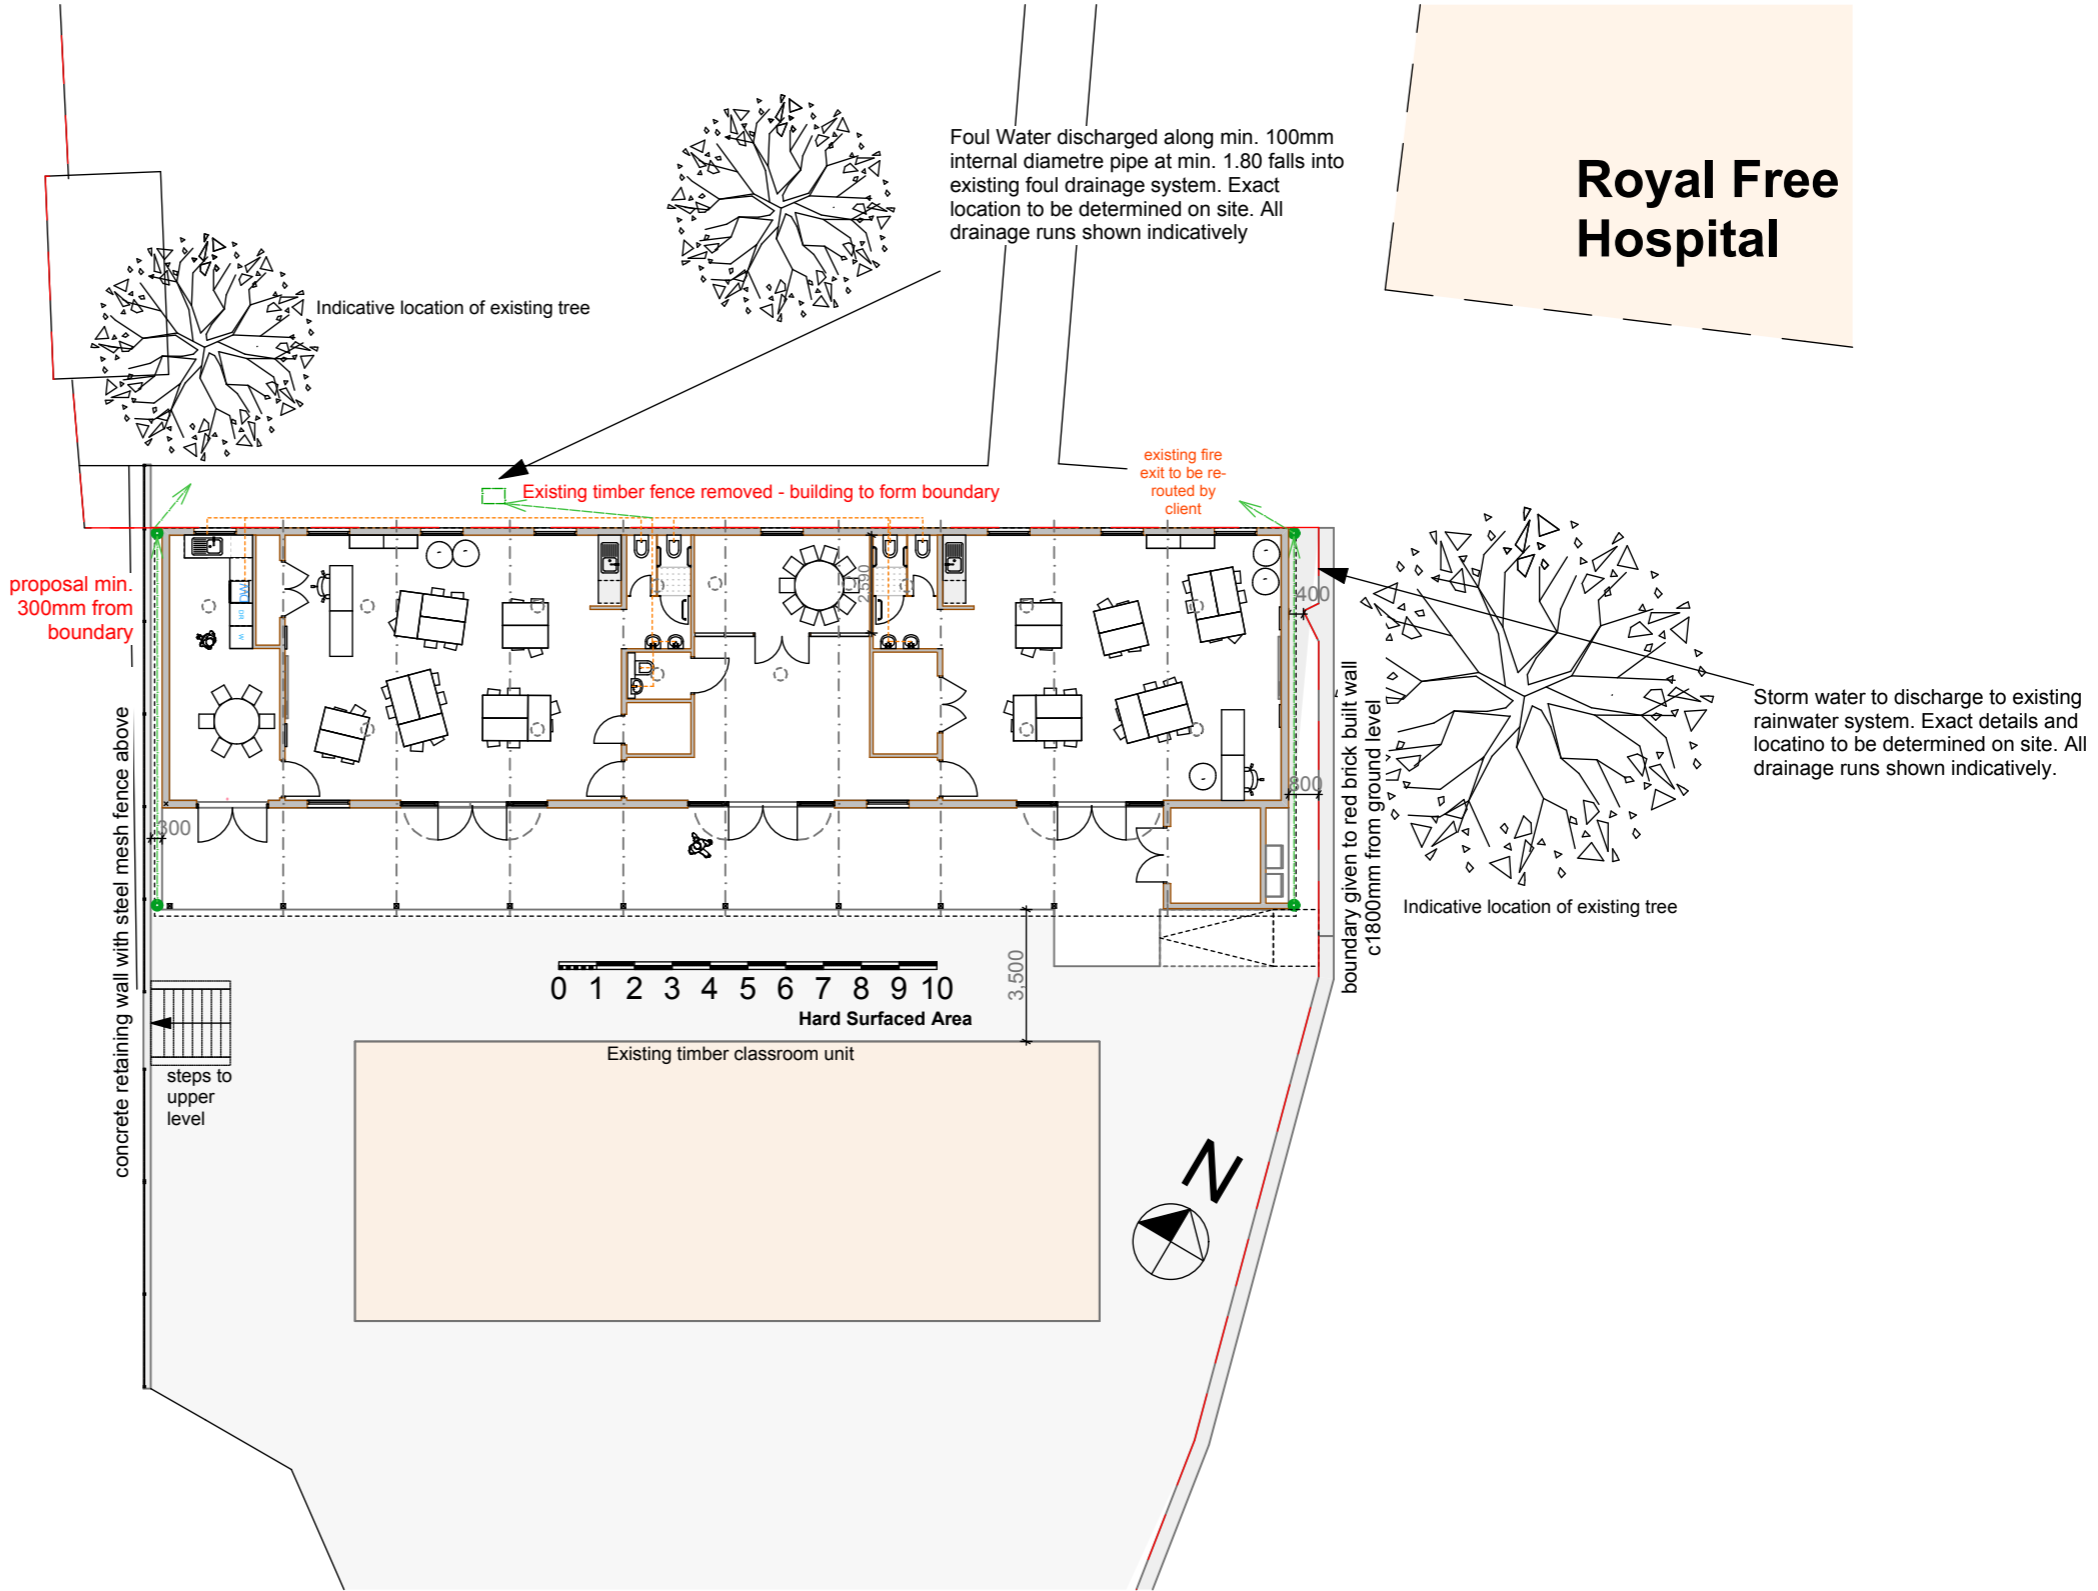

Rosary RC Primary School

Site Plan - 1:200 (at A3)